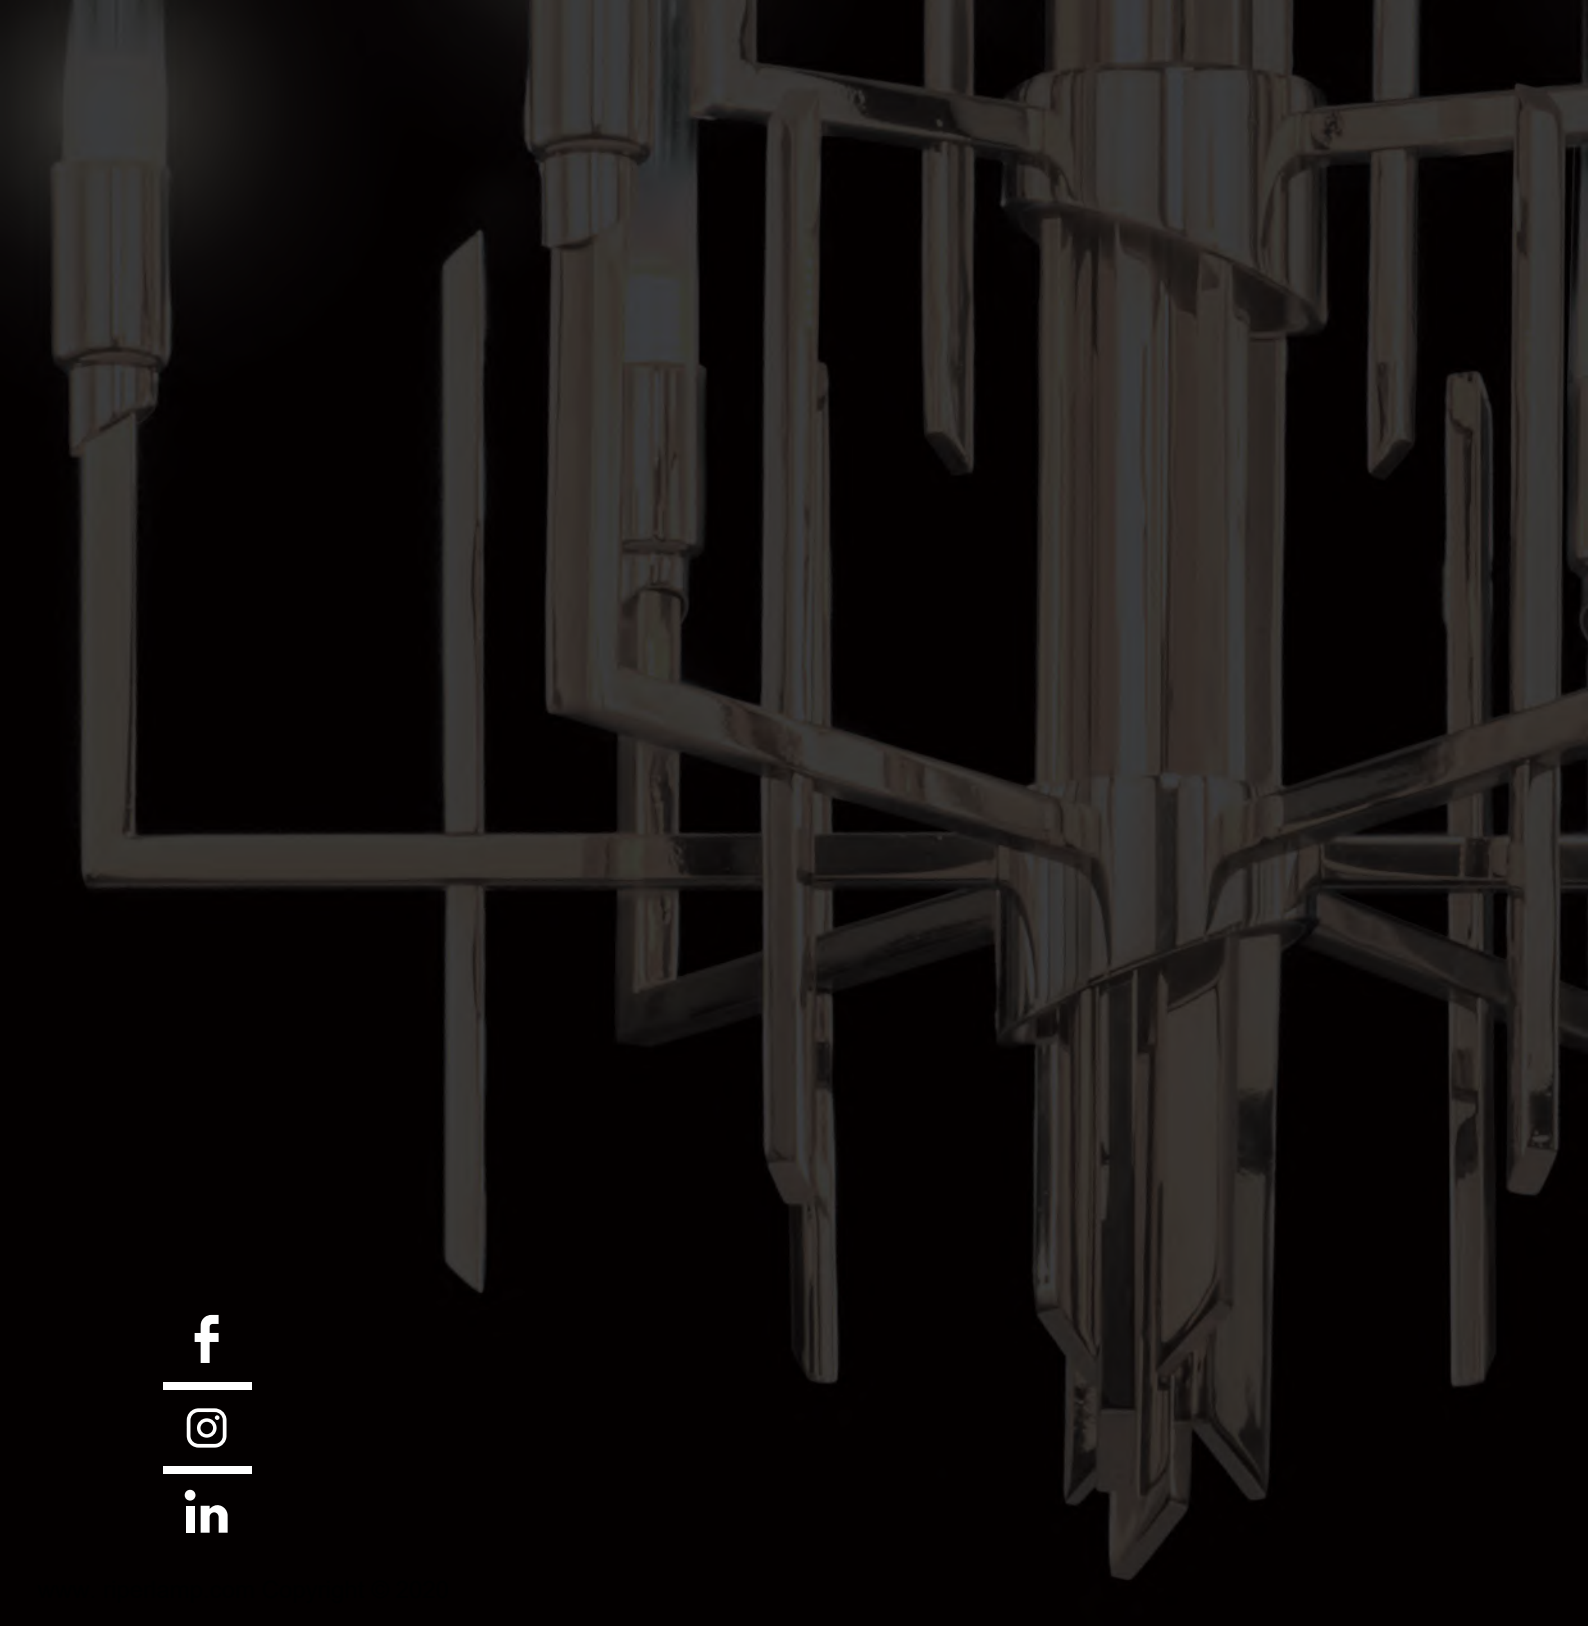

R

CONTEMPORARY 2021

By Atelier di Lampade

RIPERLAMP

MADE IN SPAIN SINCE 1985

f
| **@** |
in

RIPERLAMP light up your ideas

Design is the heart of the company and this axis allows architects and designers to create unique spaces through light.