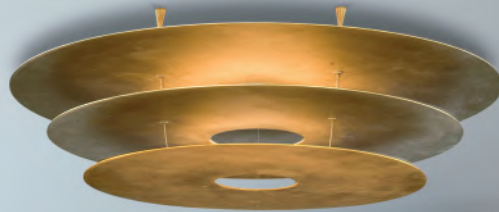

*1

*2

Lea

Dec.					Crystal
DF	3	3 Led (GZ10 - 5W)	90	30/95*	1 / 2
*Adjustable height					Crystal: 1 Asfour / 2 Scholer

568E *1

Dec.					
GH	2	2 G9 Led	8	56,5	12

120N *2

Lanit