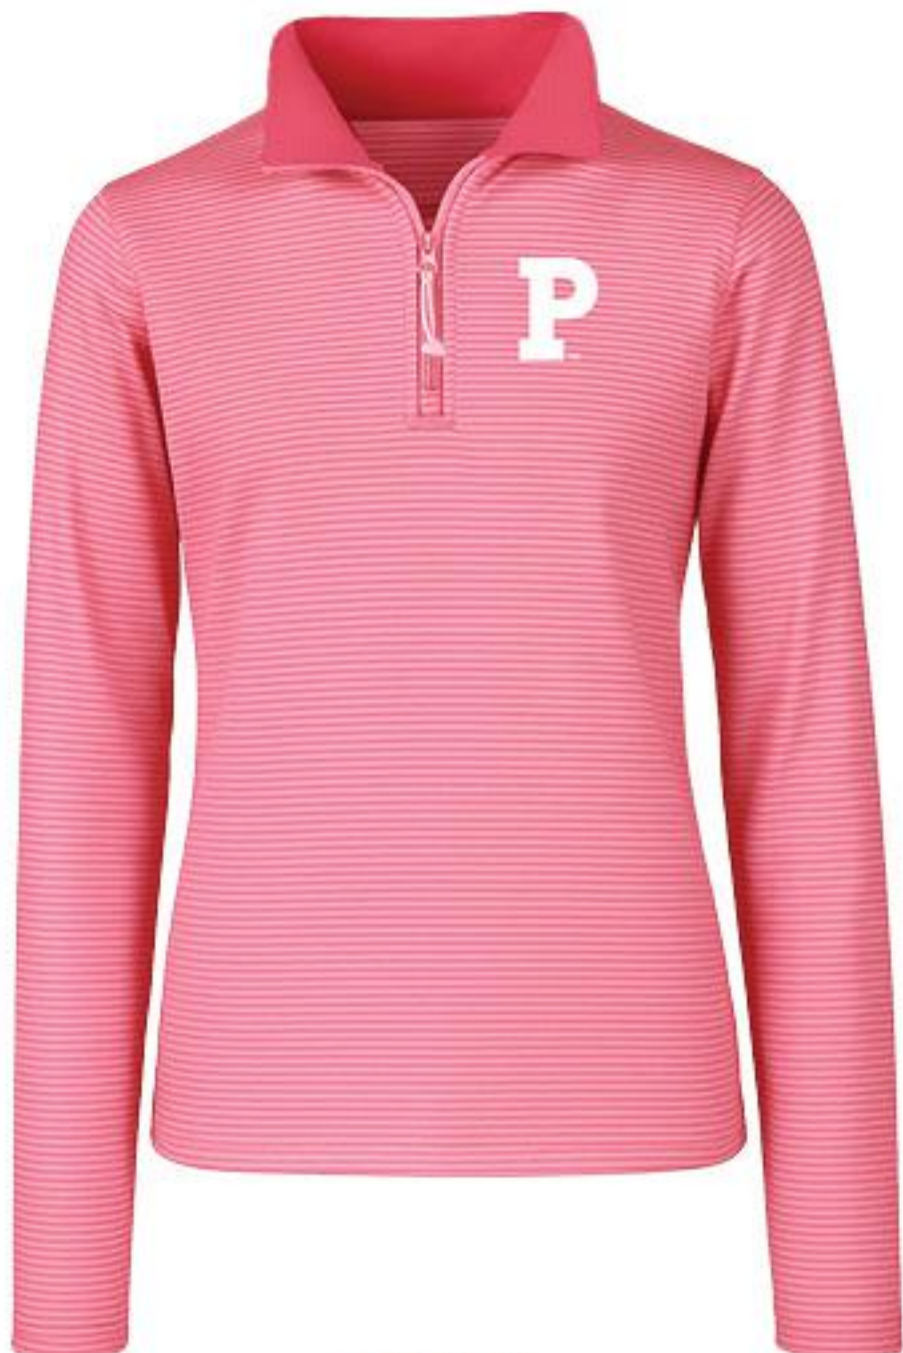

MILA

Lightweight Girls Quarter Zip Pullover

92% Polyester / 8% Spandex

Brushed Polyester Spandex with UPF 50+

YOUTH: ESGYOL06 | **TODDLER:** ESGTOL06

COLOR: WATERMELON