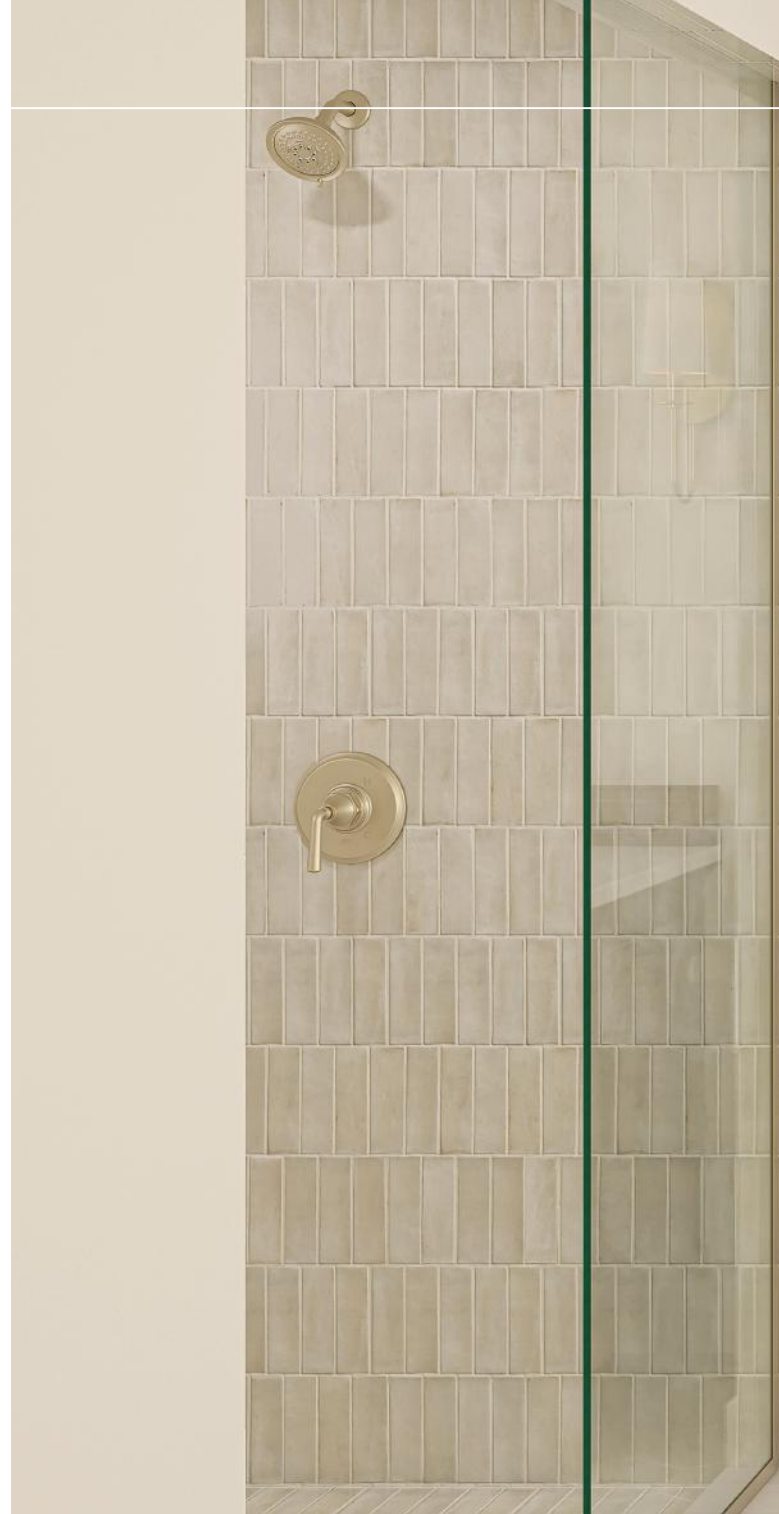

The vanity is distinguished by raised picture-frame paneling, tapered legs, and reeded accents to give a furniture-style presence to the bathroom. Coin-edge knobs add texture to each of the five finish options.

Beyond beautiful, the Lorelai is built for modern living with select size vanities equipped with removable drawer organizer and integrated power outlets to conceal cords and keep counters clear.

Premium Features

- Solid Ash or Parawood with Ash or Walnut veneers (varies by finish)
- Top-row tip-out drawers
- Removable drawer organizers
- Integrated USB/120V power outlets
- FreePower®-compatible countertops

Some premium features available in select sizes only.

Sizes & Finishes

- Single: 36", 48", 60" | Double: 72"
- Black Onyx, Bright White, Light Natural Oak, Mid-Century Walnut, Whitewashed Oak

See the complete Lorelai collection

The Lorelai combines heirloom-quality furniture styling with bathroom-ready performance.