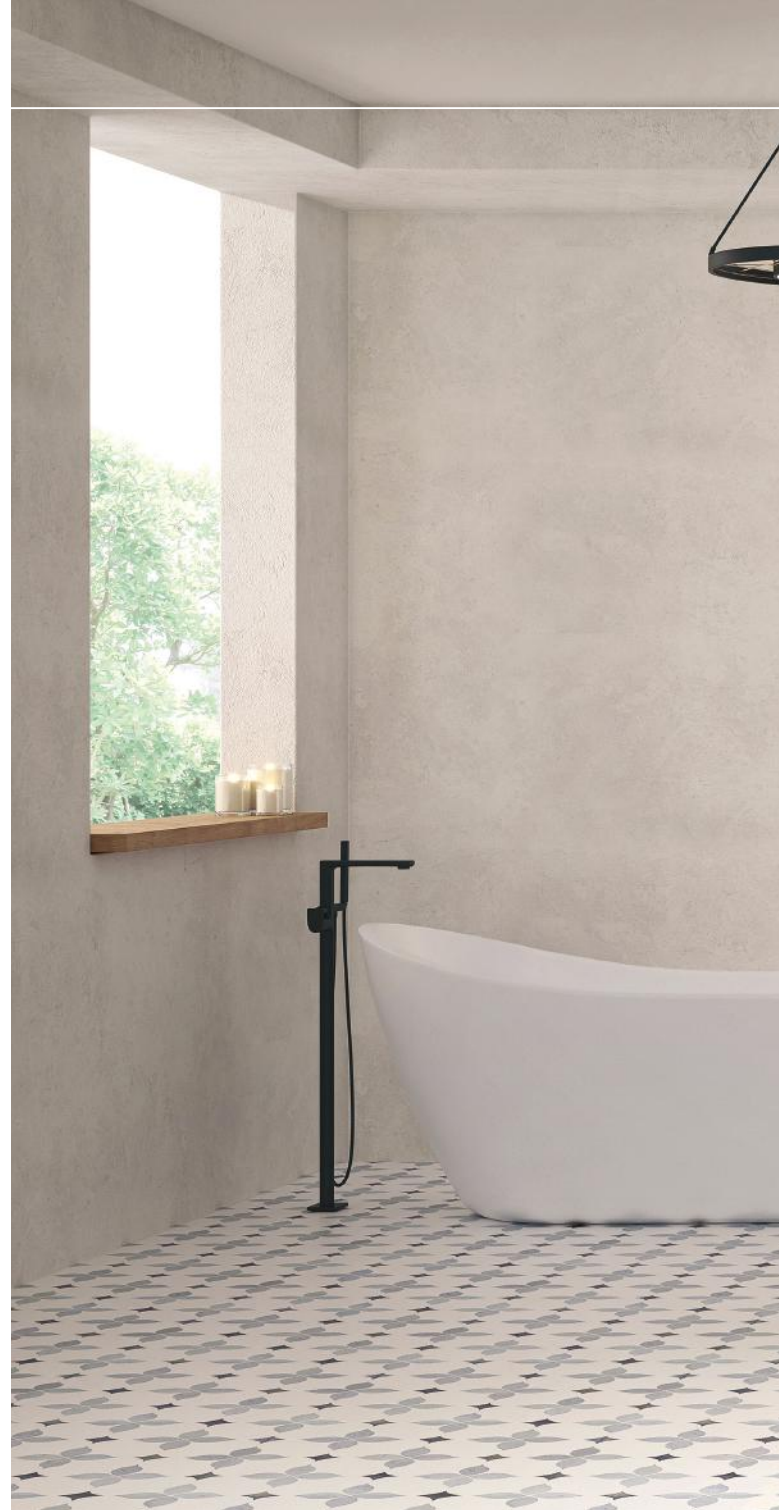

Flawlessly blending form and function, the Malibu is a fine choice for those seeking to evoke a warm farmhouse, traditional, or country cottage feel in their bathroom.

Premium Features

- Birch veneers
- Top-row tip-out drawers
- Removable drawer organizers
- FreePower®-compatible countertops

Some premium features available in select sizes only.

Sizes & Finishes

- Single: 36", 48", 60" | Double: 72"
- Amber Birch

See the complete Malibu collection

Apothecary-style drawers with removable organizers bring vintage utility to the forefront, perfect for sorting, storing, and styling.