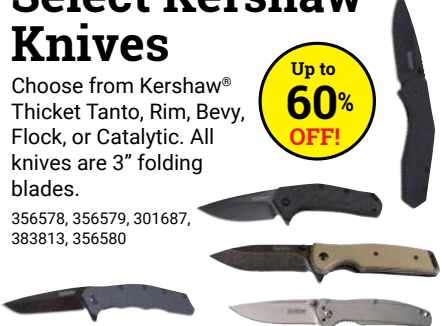

kershaw Select Kershaw Knives

Choose from Kershaw® Thicket Tanto, Rim, Bev, Flock, or Catalytic. All knives are 3" folding blades.

356578, 356579, 301687,
383813, 356580

Up to
**60%
OFF!**

199⁹⁹

MS 162 30cc Gas Chainsaw