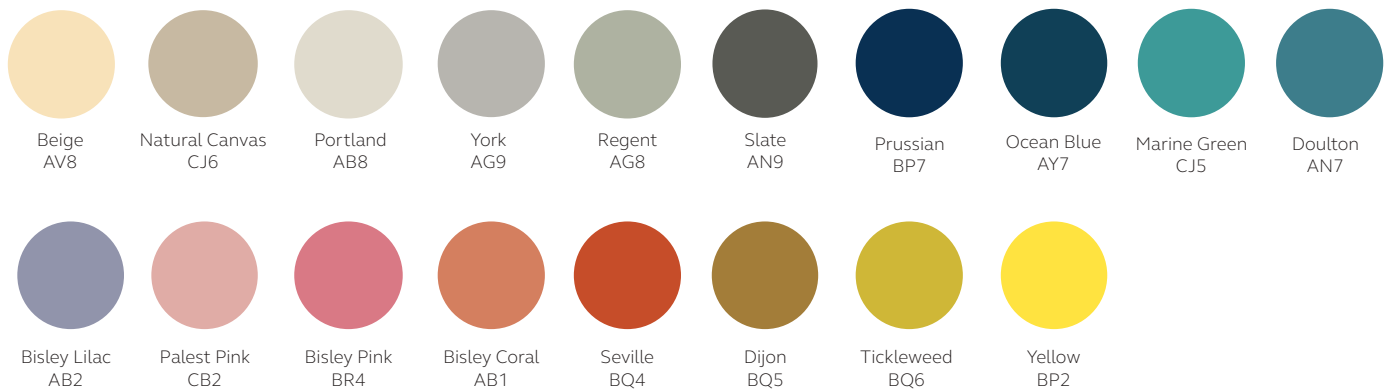

Palette two

5% surcharge applies.