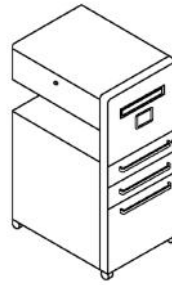

Bite

Specification

BISLEY

Bite, a clever twist on the standard pedestal.

Bite wraps neatly around a desk or workstation providing convenient storage – underdesk storage beneath, and flexible storage above. Every Bite comes with a postal slot and business card holder with the option of a cork bulletin board or whiteboard inside the lid.

Space-efficient and mobile, it's ideal for use in benching environments.

Features & Benefits

Available as a left or right-handed unit with many secure storage options customisable to suit your needs.

Mobile, so suitable for hot desking.

Postal slot and business card holder.

Reversible soft closing lid.

Bulletin board or whiteboard.

Minimum ten-year guarantee.

Range Overview

Both left hand and right hand Bite options are available.
Bite is 573mm (23") deep.

Right hand

Left hand

Bite

H: 930mm (37") W: 428mm (17") D: 573mm (23")

Product Code	Description
BTBACPLBIIF	Left handed, pinable board, two intermediate & one filing drawer
BTBACPLBMF	Left handed, pinable board, one medium & one filing drawer
BTBACPLWIIF	Left handed, whiteboard, two intermediate & one filing drawer
BTBACPLWMF	Left handed, whiteboard, one medium & one filing drawer
BTBACPRBIIF	Right handed, pinable board, two intermediate & one filing drawer
BTBACPRBMF	Right handed, pinable board, one medium & one filing drawer
BTBACPRWIIF	Right handed, whiteboard, two intermediate & one filing drawer
BTBACPRWMF	Right handed, whiteboard, one medium & one filing drawer
DIP	Drop-in pen tray (A4) ordered separately