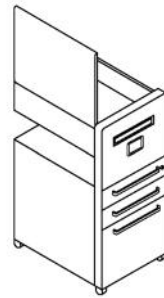

Bite

Specification

BISLEY

Bite, a clever twist on the standard pedestal.

Bite wraps neatly around a desk or workstation providing convenient storage – underdesk storage beneath, and flexible storage above. Every Bite comes with a postal slot and business card holder with the option of a cork bulletin board or whiteboard inside the lid.

Space-efficient and mobile, it's ideal for use in benching environments.

Features & Benefits

Available as a left or right-handed unit with many secure storage options customisable to suit your needs.

Mobile, so suitable for hot desking.

Postal slot and business card holder.

Reversible soft closing lid.

Bulletin board or whiteboard.

Minimum ten-year guarantee.

Range Overview

Both left hand and right hand Bite options are available.
Bite is 573mm (23") deep.

Right hand

Left hand

Bite

H: 930mm (37") W: 428mm (17") D: 573mm (23")

Product Code	Description
BTBACPLBIIF	Left handed, pinable board, two intermediate & one filing drawer
BTBACPLBMF	Left handed, pinable board, one medium & one filing drawer
BTBACPLWIIF	Left handed, whiteboard, two intermediate & one filing drawer
BTBACPLWMF	Left handed, whiteboard, one medium & one filing drawer
BTBACPRBIIF	Right handed, pinable board, two intermediate & one filing drawer
BTBACPRBMF	Right handed, pinable board, one medium & one filing drawer
BTBACPRWIIF	Right handed, whiteboard, two intermediate & one filing drawer
BTBACPRWMF	Right handed, whiteboard, one medium & one filing drawer
DIP	Drop-in pen tray (A4) ordered separately