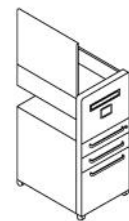

Bite

Specification

BISLEY

Bite, a clever twist on the standard pedestal.

Bite wraps neatly around a desk or workstation providing convenient storage – underdesk storage beneath, and flexible storage above. Every Bite comes with a postal slot and business card holder with the option of a cork bulletin board or whiteboard inside the lid.

Postal slot and business card holder.

Reversible soft closing lid.

Bulletin board or whiteboard.

Minimum ten-year guarantee.

Range Overview

Both left hand and right hand Bite options are available.
Bite is 573mm (23") deep.

Right hand

Left hand

Bite

H: 930mm (37") W: 428mm (17") D: 573mm (23")

Product Code	Description
BTBACPLBIIF	Left handed, pinable board, two intermediate & one filing drawer
BTBACPLBMF	Left handed, pinable board, one medium & one filing drawer
BTBACPLWIIF	Left handed, whiteboard, two intermediate & one filing drawer
BTBACPLWMF	Left handed, whiteboard, one medium & one filing drawer
BTBACPRBIIF	Right handed, pinable board, two intermediate & one filing drawer
BTBACPRBMF	Right handed, pinable board, one medium & one filing drawer
BTBACPRWIIF	Right handed, whiteboard, two intermediate & one filing drawer
BTBACPRWMF	Right handed, whiteboard, one medium & one filing drawer
DIP	Drop-in pen tray (A4) ordered separately