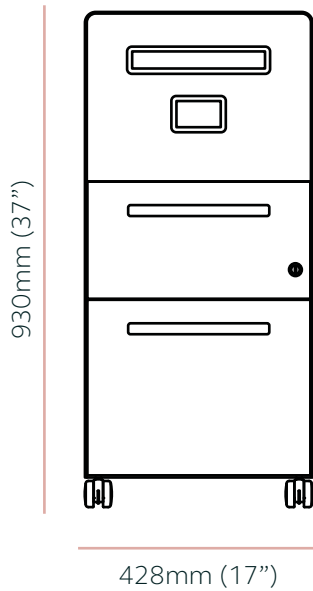

Bite

Specification

BISLEY

Bite, a clever twist on the standard pedestal.

Bite wraps neatly around a desk or workstation providing convenient storage – underdesk storage beneath, and flexible storage above. Every Bite comes with a postal slot and business card holder with the option of a cork bulletin board or whiteboard inside the lid.

Postal slot and business card holder.

Reversible soft closing lid.

Bulletin board or whiteboard.

Minimum ten-year guarantee.

Range Overview

Both left hand and right hand Bite options are available.
Bite is 573mm (23") deep.

Right hand

Left hand

Bite

H: 930mm (37") W: 428mm (17") D: 573mm (23")

Product Code	Description
BTBACPLBIIF	Left handed, pinable board, two intermediate & one filing drawer
BTBACPLBMF	Left handed, pinable board, one medium & one filing drawer
BTBACPLWIIF	Left handed, whiteboard, two intermediate & one filing drawer
BTBACPLWMF	Left handed, whiteboard, one medium & one filing drawer
BTBACPRBIIF	Right handed, pinable board, two intermediate & one filing drawer
BTBACPRBMF	Right handed, pinable board, one medium & one filing drawer
BTBACPRWIIF	Right handed, whiteboard, two intermediate & one filing drawer
BTBACPRWMF	Right handed, whiteboard, one medium & one filing drawer
DIP	Drop-in pen tray (A4) ordered separately