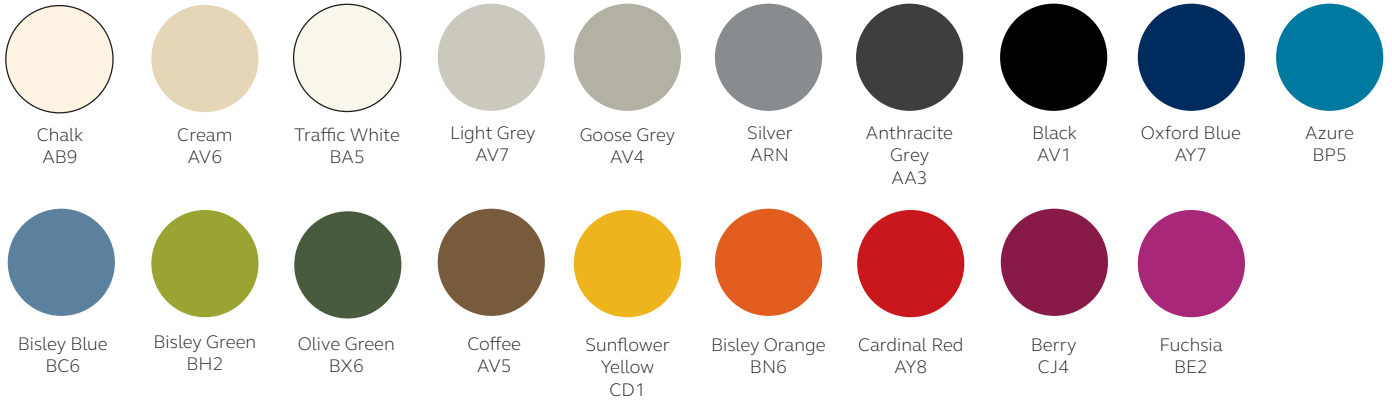

BTBACPLBIIF

BTBACPRWIIF

Specification Notes

Locking options:

All Bite units listed are with AB locking as standard.

AB

Finish options:

Palette one

Palette two

5% surcharge applies.

BISLEY