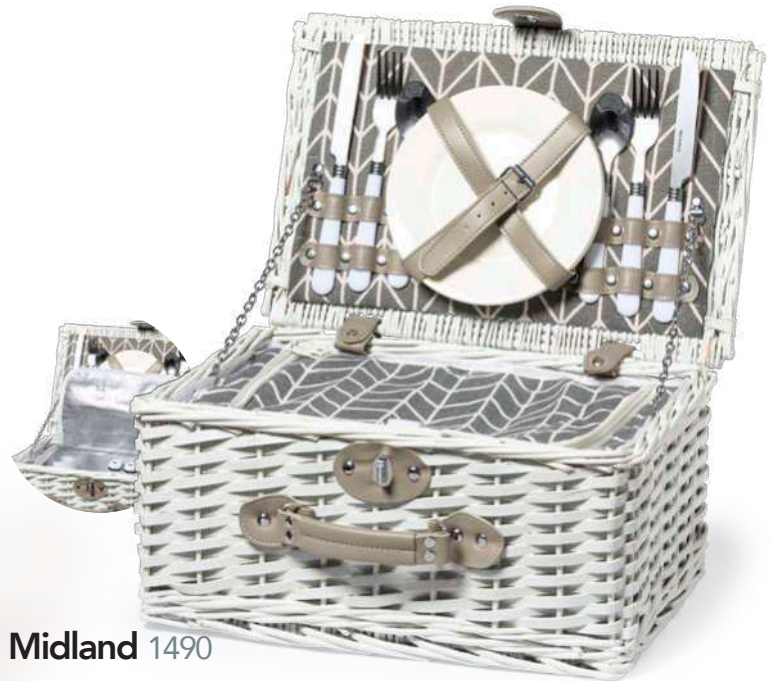

Bubu 1729

Sac Thermique Picnic. Osier/ Aluminium/ Bambou.
Thermal Picnic Basket. Wicker/ Aluminium/ Bamboo.

📏 Ø 32 x 25.5 cm 📦 4 🖨️ Print Code: I(1), L2

Halbax 1772

Sac Thermique Picnic. Osier/ Coton/ Aluminium.
Thermal Picnic Basket. Wicker/ Cotton/ Aluminium.

📏 41 x 31.5 x 27 cm 📦 4 🖨️ Print Code: I(1), L2

Laudan 20468

Sac Picnic. Coton/ Osier. 12 Pièces. 2 Services.
Picnic Basket. Cotton/ Wicker. 12 Pieces. 2 Services.

📏 35 x 42 x 21 cm 📦 10 🖨️ Print Code: I(8), L2

Midland 1490

Sac Thermique Picnic. Osier/ Polyester/ Aluminium. 12
Pièces. 2 Services.

Thermal Picnic Basket. Wicker/ Polyester/ Aluminium. 12
Pieces. 2 Services.

📏 39 x 26 x 19 cm 📦 4 🖨️ Print Code: K(1), L2