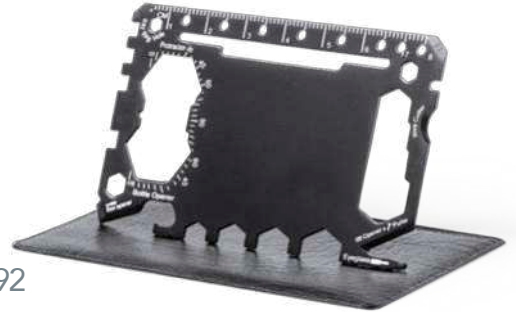

Frest 1592

Multitool. Stainless Steel. 17 Functions. PU Pouch.

9.4 x 6.4 x 0.2 cm 400 / 100 Print Code: D(1), L1

Vintar 21690

Set Couverts. Bambou/ Acier Inox. 7 Fonctions.

Cutlery Set. Bamboo/ Stainless Steel. 7 Functions.