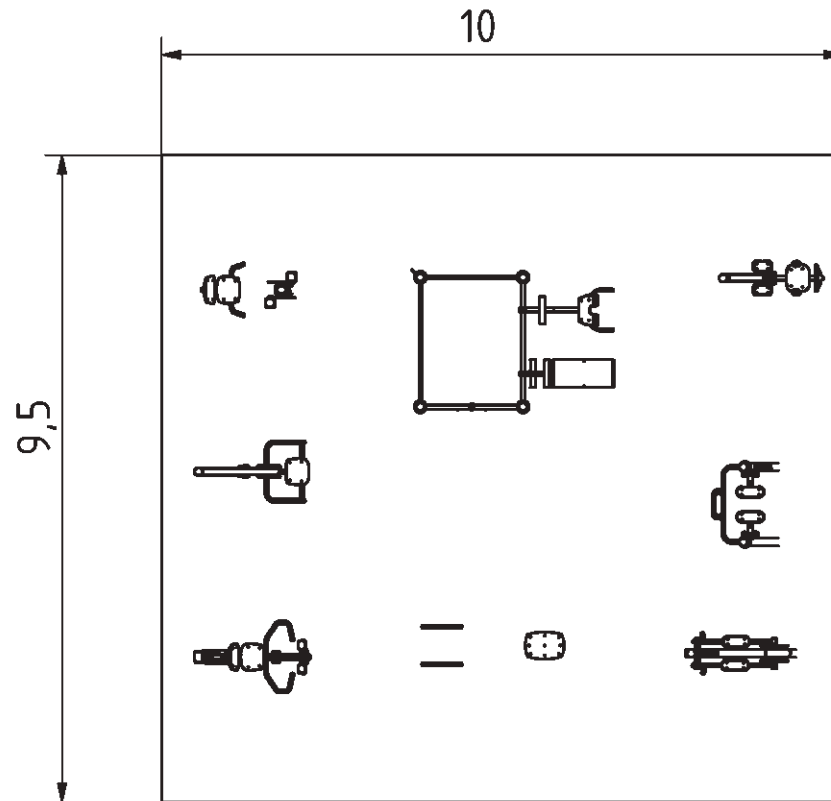

Attributes

Product code	1-3-254
Certificate	EN 16630
Age group	14 + years
Designed for	Hotels
Capacity	28 people
Fall height	1.3 m

Technical specification

Anchoring option
 Net weight
 Material
 Anti-corrosion possibility
 Total Area
 Color options
 For more color options, discuss with your sales representative.

In-ground or surface
 944 kg
 S235
 Galvanized or EPD
 95 m²

Warranty

Structure
 Steel
 Paint
 Plastic
 Rubber
 Moving parts
 Detailed information in the warranty document

25-15 years
 5-10 years
 2 years
 5-10 years
 1-3 years
 2 years