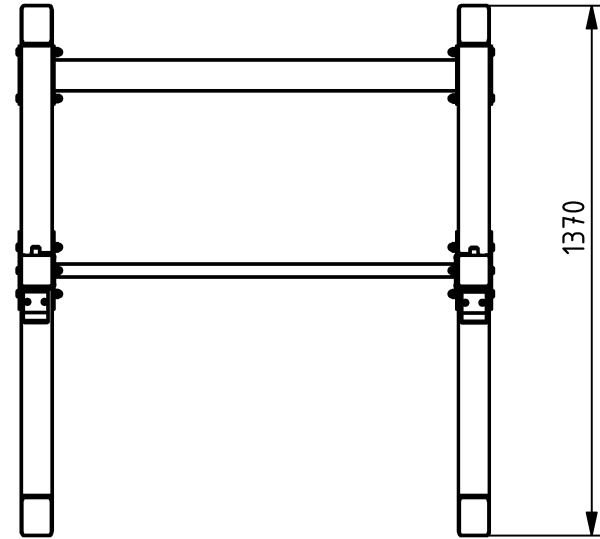

BESTRONG

[bestrongworld](#) [bestrongworld](#) [global.bestrong.com](#) info@bestrong.com