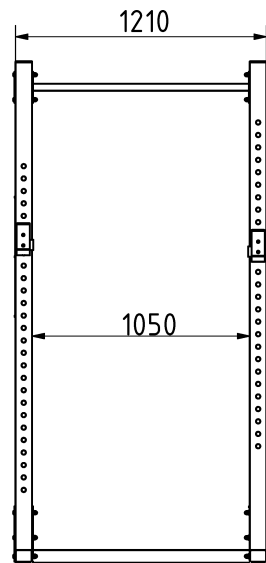

BESTRONG

[bestrongworld](#) [bestrongworld](#) [global.bestrong.com](#) info@bestrong.com