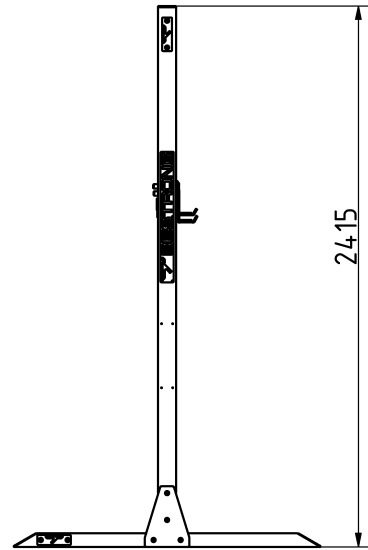

BESTRONG

[bestrongworld](#) [bestrongworld](#) [global.bestrong.com](#) info@bestrong.com