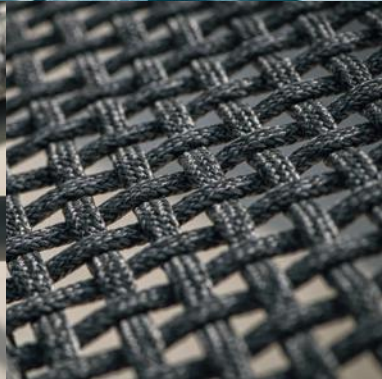

DURHAM

dining table

dining chair, stackable

sunlounger

The Durham collection brings the best of both worlds: functional design with a comfortable seating experience. These fresh-looking chairs require no cushions to make them superbly joyful. Being stackable, they're easy to re-arrange depending on your desired setting. It's a range of outdoor products made of lightweight aluminium with a rope woven finish that elicits a beautiful aesthetic play of form and function.

DURHAM sunlounger ELKO side table

DURHAM dining chair YATE dining table

DURHAM sunlounger

DURHAM dining chair YATE dining table

CUSHIONS DURHAM

CUSHIONS UPHOLSTERY

sunbrella natte sooty
sunbrella natte grey chiné

CUSHIONS sunlounger

sunbrella natte grey chiné
sunbrella natte sooty

02-000486
02-000487

DURHAM COMPONENTS

FRAME powder coated aluminium
 alu charcoal mat
 alu white mat
 alu sand mat

ROPE
 charcoal black
 light grey melange
 linnen