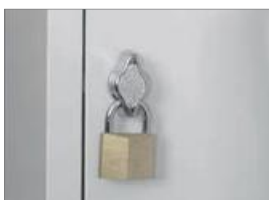

BUTTERFLY LOCK to take
padlock (not supplied)