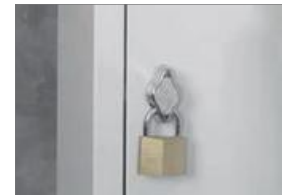

Lockers

design office 2023

STANDARD

Lockers

Bullock and Bosson's lockers are available in single, two, three, four or six doors, with two depths and one height option.

- Single door and 2 door have ventilation perforation holes
- Name holder fitted on every door
- Full length door stiffener on every door
- Single locker fitted with hat shelf and coat hook
- 2 door locker compartments fitted with coat hooks
- Single or triple sloping tops can be fitted to lockers preventing items being stored on top
- Fitted with a camlock and 2 keys (Master Series)
- Butterfly locks can be fitted as an option (padlock not supplied)
- Combination locks can be fitted as an option

Six Door
1778 HEIGHT
SLBD6B1
305W x 305D(mm)
SLBD6B2
305W x 457D(mm)

Door vent

Door stiffener

Cam lock with 2 keys fitted

OPTIONAL Butterfly lock
(requires padlock)

Available Finishes

- GREY

LOCKER