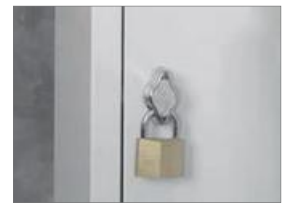

OPTIONAL Butterfly lock (requires padlock)

Bullock and Bosson's JANITOR locker is available with a single door and one height option.

- •Single door with ventilation perforations
- •Name holder fitted to door
- •Full length door stiffener
- •Fitted with one top shelf, 3 side shelves and a centre partition
- •Left section is fitted with a coat hook
- •Fitted with a camlock and 2 keys (Master Series)
- •Butterfly locks can be fitted as an option (padlock not supplied)