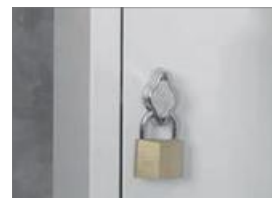

- Two 'Z' doors with ventilation perforation holes
- Name holder fitted on every door
- Full length door stiffener on every door
- Each compartment is fitted with a coat rail
- Fitted with a camlock and 2 keys (Master Series)
- Butterfly locks can be fitted as an option (padlock not supplied)

BLIDZ
1829 HEIGHT
1829H x 380W x 457D(mm)

Door vent

Cam lock with 2 keys fitted

OPTIONAL Butterfly lock
(requires padlock)

Available Finishes

- GREY

A fully comprehensive range of steel and wooden office lockers is available, bringing order to the office and providing storage solutions for today's workplace...