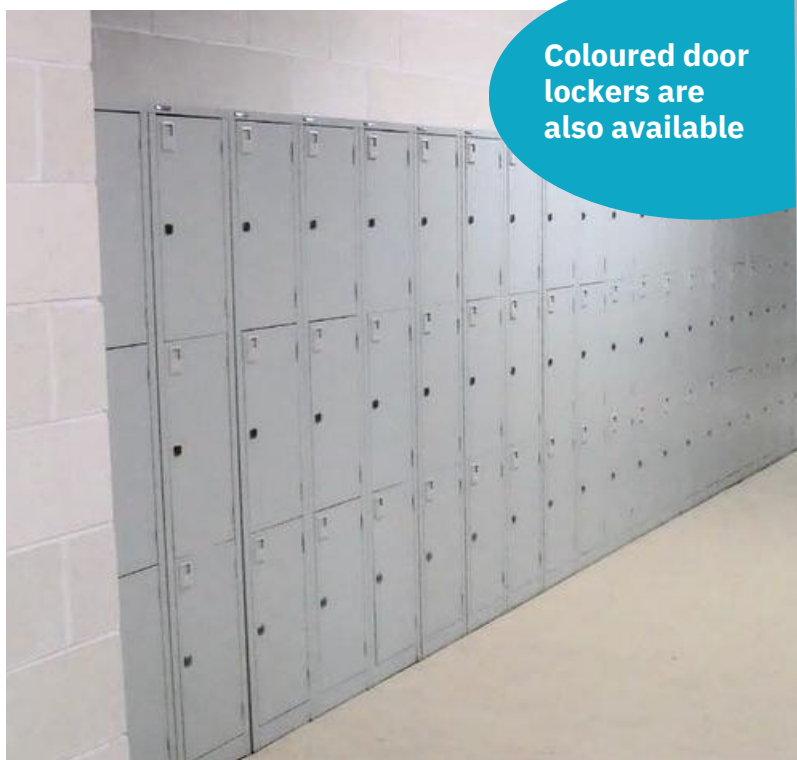

Lockers

design office 2023

STANDARD

Lockers

Bullock and Bosson's lockers are available in single, two, three, four or six doors, with two depths and one height option.

- Single door and 2 door have ventilation perforation holes
- Name holder fitted on every door
- Full length door stiffener on every door
- Single locker fitted with hat shelf and coat hook
- 2 door locker compartments fitted with coat hooks
- Single or triple sloping tops can be fitted to lockers preventing items being stored on top
- Fitted with a camlock and 2 keys (Master Series)
- Butterfly locks can be fitted as an option (padlock not supplied)
- Combination locks can be fitted as an option

Accessories

FACTORY FITTED

SINGLE SLOPING TOP
SLBD1ST1 305 x 305(mm)
SLBD1ST2 305 x 457(mm)
Grey ONLY

FACTORY FITTED

TRIPLE SLOPING TOP
SLBD3ST1
for 305 x 457(mm) lockers
Grey ONLY

CAM LOCK and 2 keys

BUTTERFLY LOCK to take
padlock (not supplied)

COMBINATION LOCK
1800

DIGITAL COMBINATION LOCK
2780

Showing TRIPLE SLOPING TOP

Coloured door
lockers are
also available

SPECIALIST

Lockers

Bullock and Bosson's CLEAN & DIRTY locker is available with a single door and one height option.

- Single door with ventilation perforations
- Name holder fitted to door
- Full length door stiffener
- Fitted with one top shelf and a centre partition
- Left and right sections are fitted with a coat hook
- Fitted with a camlock and 2 keys (Master Series)
- Butterfly locks can be fitted as an option (padlock not supplied)
- Combination locks can be fitted as an option