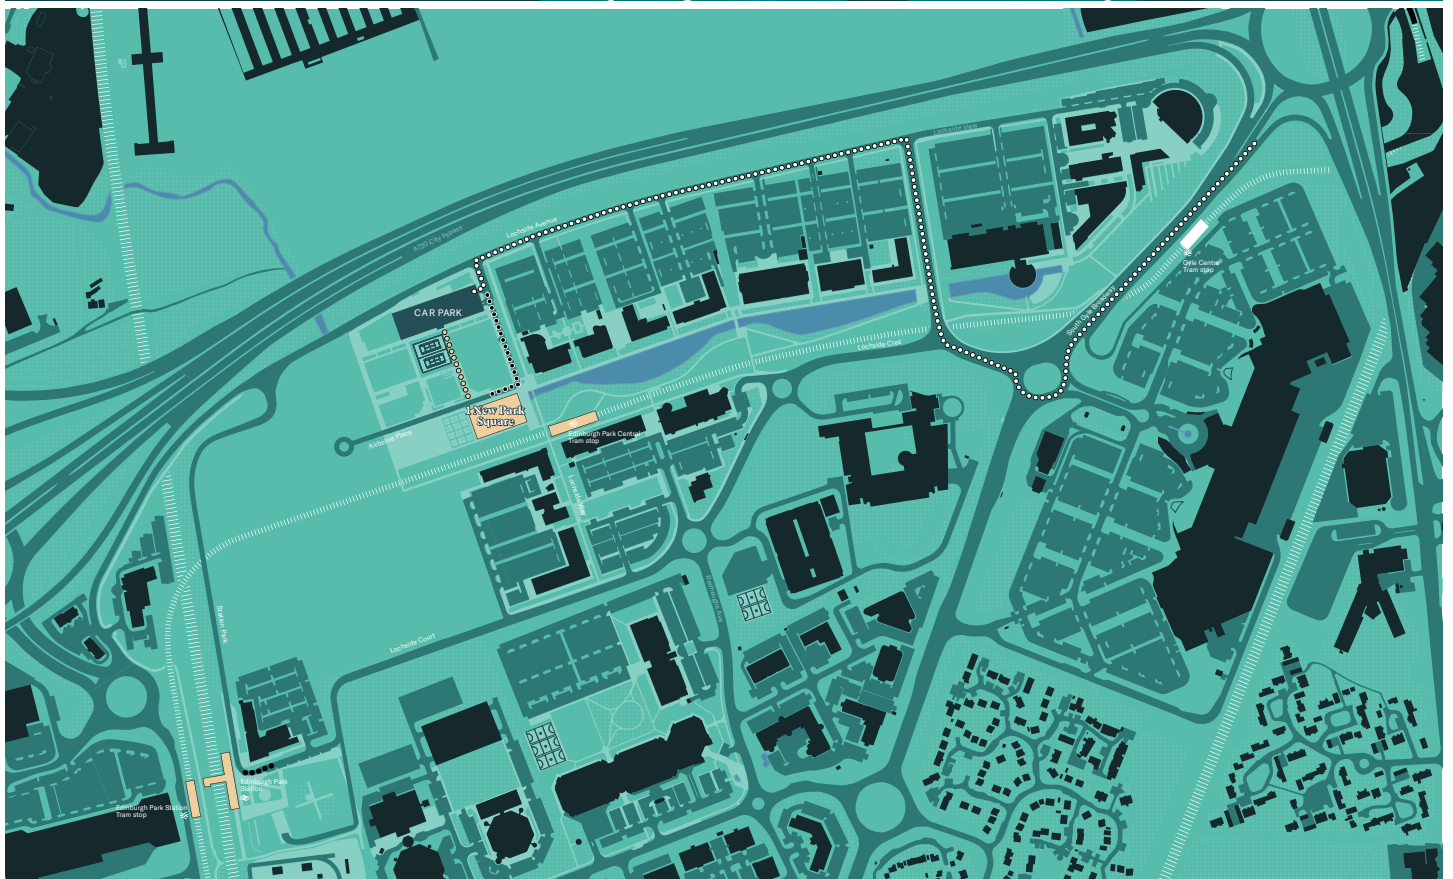

By Car

Edinburgh Park has immediate access to the City Bypass (A720), connecting it with the M8 to Glasgow, the M9 to Stirling and the North, and the M90 to Perth.

PARKING ROUTE
OOOOOO