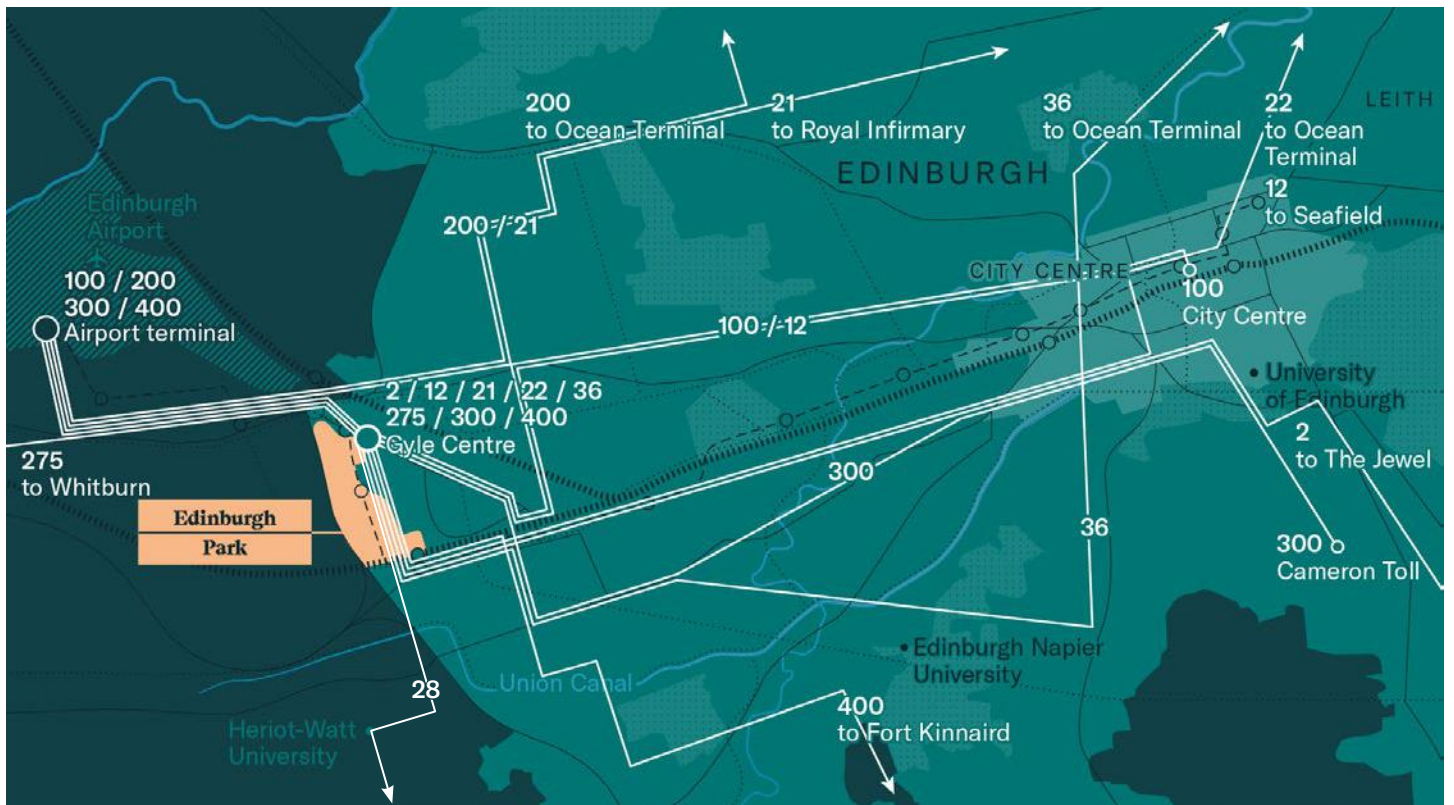

Getting to 1 New Park Square

Full Address:

**1 New Park Square
1 Airborne Place
Edinburgh Park
EH12 9GR**

1 New Park Square is conveniently located close to major transport connections with Edinburgh Park Central Tram Stop right next to the building.

By Car

Edinburgh Park has immediate access to the City Bypass (A720), connecting it with the M8 to Glasgow, the M9 to Stirling and the North, and the M90 to Perth.

PARKING ROUTE
OOOOOO

By Bus

Bus routes from the South Gyle hub offer city-wide access, connecting travellers with local shopping, the airport, the city centre, and all main residential areas. Buses run every three minutes at peak time.

WALKING ROUTE

By Tram

Edinburgh Park has two dedicated tram stops: Edinburgh Park Central and Edinburgh Park, which offers connections to train stations (Edinburgh-Glasgow line). Trams run every seven minutes in each direction.

1 New Park Square is located next to Edinburgh Park Central.

By Rail

Edinburgh Park train station is located a short walk from 1 New Park Square. Locally, trains run every three minutes at peak times. Travel time from Waverley, approx 6 minutes.