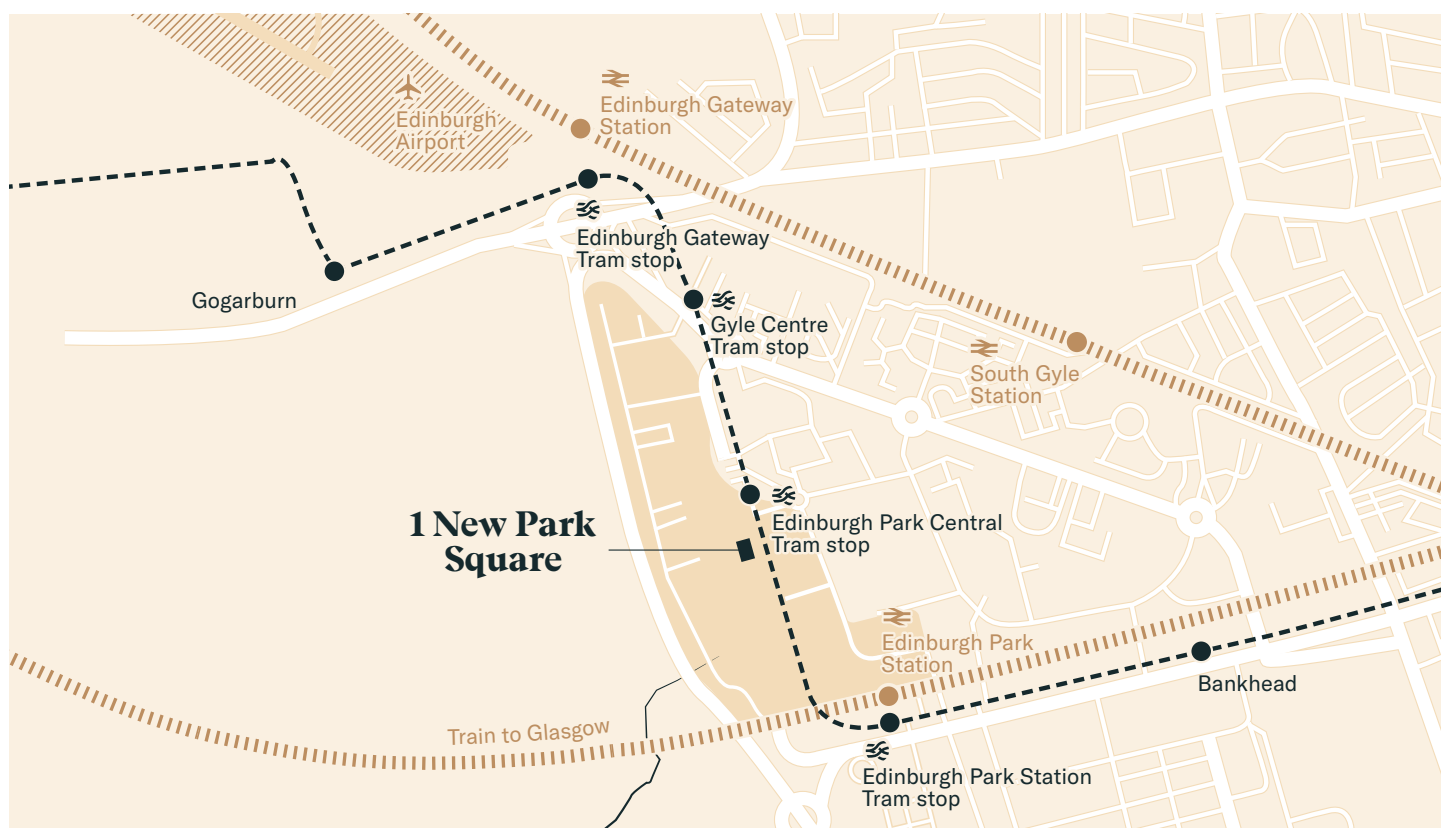

Getting to 1 New Park Square

Full Address:

**1 New Park Square
1 Airborne Place
Edinburgh Park
EH12 9GR**

1 New Park Square is conveniently located close to major transport connections with Edinburgh Park Central Tram Stop right next to the building.

By Car

Edinburgh Park has immediate access to the City Bypass (A720), connecting it with the M8 to Glasgow, the M9 to Stirling and the North, and the M90 to Perth.

PARKING ROUTE
OOOOOO

By Bus

Bus routes from the South Gyle hub offer city-wide access, connecting travellers with local shopping, the airport, the city centre, and all main residential areas. Buses run every three minutes at peak time.

WALKING ROUTE

By Tram

Edinburgh Park has two dedicated tram stops: Edinburgh Park Central and Edinburgh Park, which offers connections to train stations (Edinburgh-Glasgow line). Trams run every seven minutes in each direction.

1 New Park Square is located next to Edinburgh Park Central.

By Rail

Edinburgh Park train station is located a short walk from 1 New Park Square. Locally, trains run every three minutes at peak times. Travel time from Waverley, approx 6 minutes.