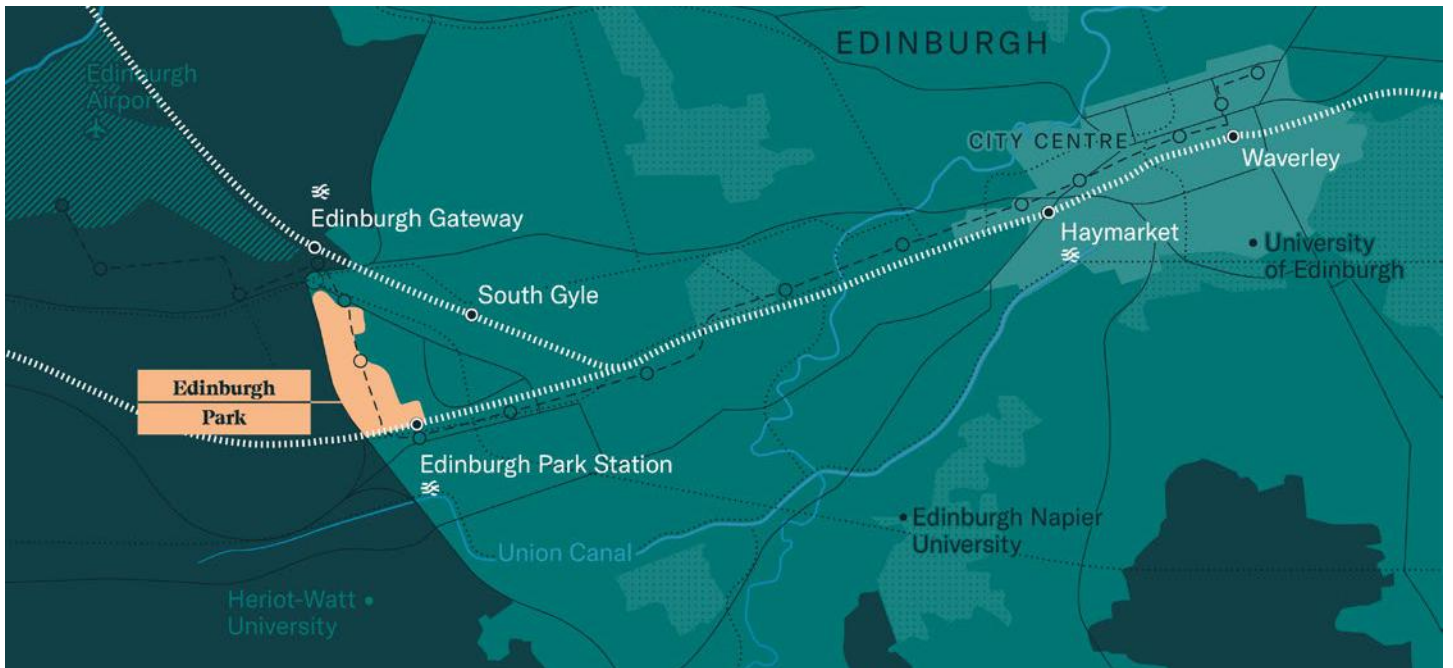

By Car

Edinburgh Park has immediate access to the City Bypass (A720), connecting it with the M8 to Glasgow, the M9 to Stirling and the North, and the M90 to Perth.

PARKING ROUTE
OOOOOO

By Bus

Bus routes from the South Gyle hub offer city-wide access, connecting travellers with local shopping, the airport, the city centre, and all main residential areas. Buses run every three minutes at peak time.

WALKING ROUTE

By Tram

Edinburgh Park has two dedicated tram stops: Edinburgh Park Central and Edinburgh Park, which offers connections to train stations (Edinburgh-Glasgow line). Trams run every seven minutes in each direction.

1 New Park Square is located next to Edinburgh Park Central.

By Rail

Edinburgh Park train station is located a short walk from 1 New Park Square. Locally, trains run every three minutes at peak times. Travel time from Waverley, approx 6 minutes.

WALKING ROUTE

By Cycle

The cycle route network within the Edinburgh Park site is well integrated into Edinburgh's wider network.

ROAD ACCESS

QUIET STREET

SHARED FOOTPATH

SIGNALISED JUNCTION

VEHICLE BARRIERS