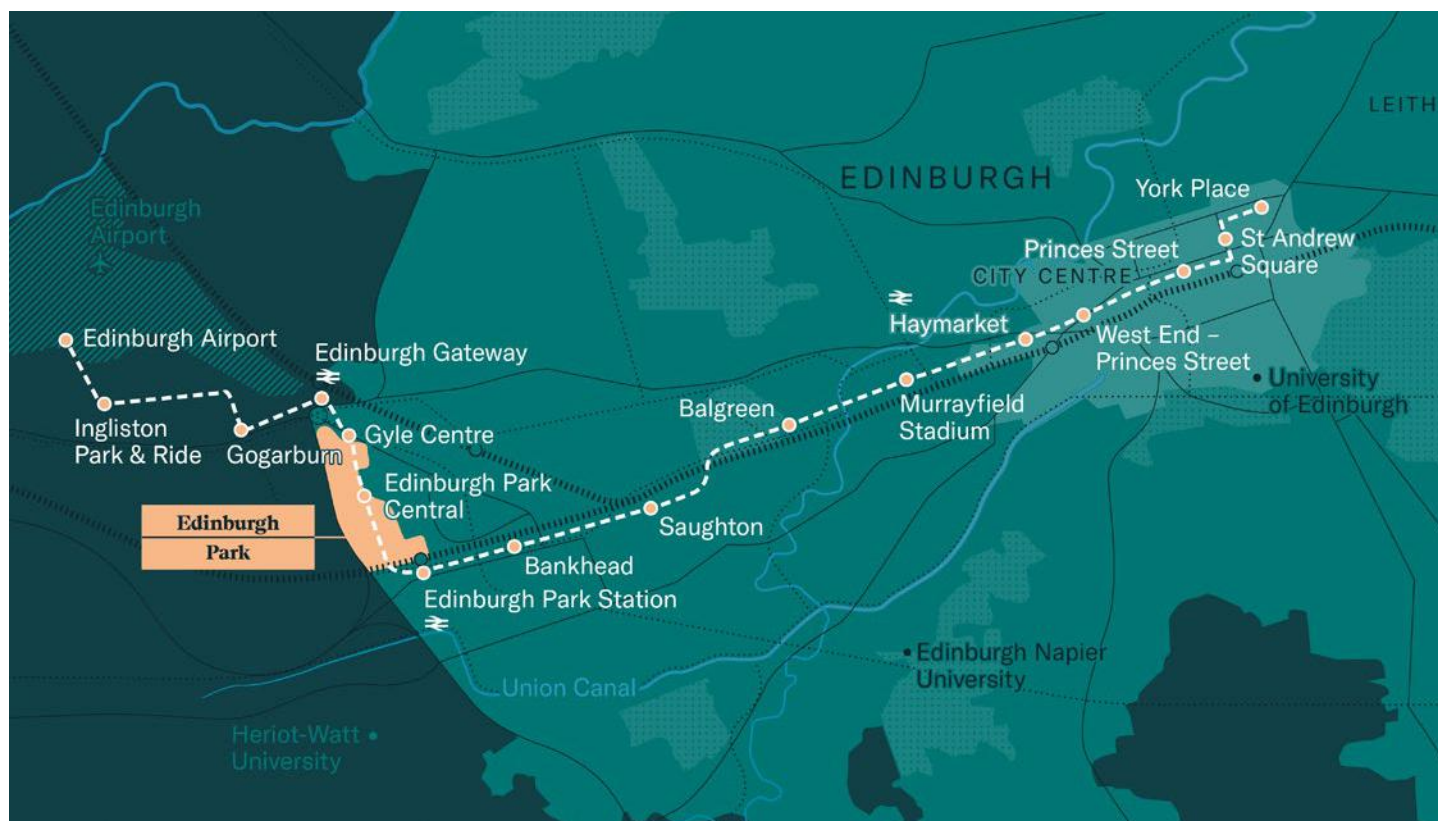

Getting to 1 New Park Square

Full Address:

**1 New Park Square
1 Airborne Place
Edinburgh Park
EH12 9GR**

1 New Park Square is conveniently located close to major transport connections with Edinburgh Park Central Tram Stop right next to the building.

By Car

Edinburgh Park has immediate access to the City Bypass (A720), connecting it with the M8 to Glasgow, the M9 to Stirling and the North, and the M90 to Perth.

PARKING ROUTE
OOOOOO

By Bus

Bus routes from the South Gyle hub offer city-wide access, connecting travellers with local shopping, the airport, the city centre, and all main residential areas. Buses run every three minutes at peak time.

WALKING ROUTE

By Tram

Edinburgh Park has two dedicated tram stops: Edinburgh Park Central and Edinburgh Park, which offers connections to train stations (Edinburgh-Glasgow line). Trams run every seven minutes in each direction.

1 New Park Square is located next to Edinburgh Park Central.

By Rail

Edinburgh Park train station is located a short walk from 1 New Park Square. Locally, trains run every three minutes at peak times. Travel time from Waverley, approx 6 minutes.