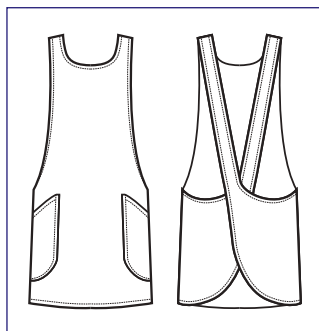

**112800
SNEAKER
UNISEX
COMFORT**
(36 - 47)
MICROFIBRA
BIANCO