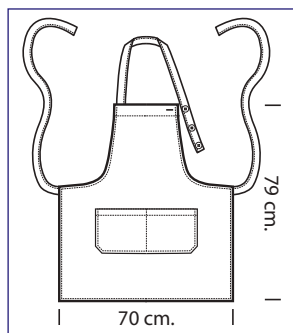

RODI COLOURS
cm 70 x 79 - ONE SIZE