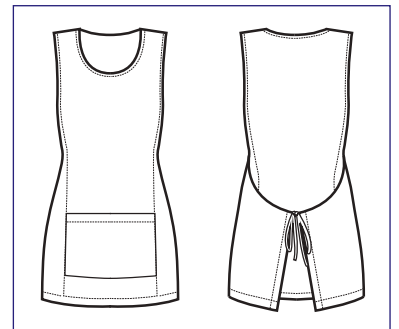

PAPEETE COLOURS
ONE SIZE