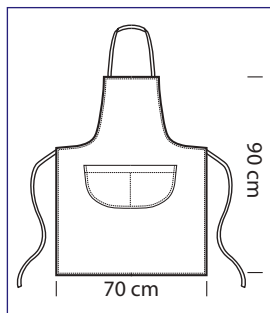

087095
65% polyester
35% cotton
195 gr/m²
MAORI 95