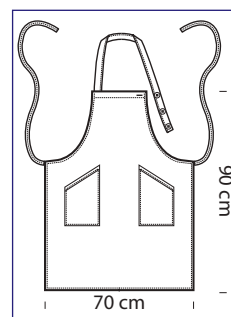

CHAMPAGNE UNISEX COLOURS
100% polyester - 220 gr/m² - ONE SIZE