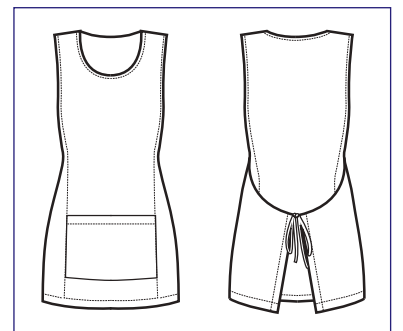

PAPEETE COLOURS
ONE SIZE

013216
PAPEETE
100% polyester
220 gr/m²
NATURAL

112816
SNEAKER
UNISEX
COMFORT
(36 - 47)
NATURAL

NATURAL

013221
PAPEETE
100% polyester
220 gr/m²
SMOKE

SMOKE

112811
SNEAKER
UNISEX
COMFORT
(36 - 47)
NERO