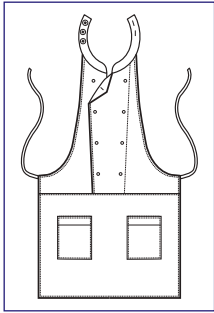

ASSUAN UNISEX COLOURS

ONE SIZE

037377
ASSUAN
100% cotton
220 gr/m²
JEANS