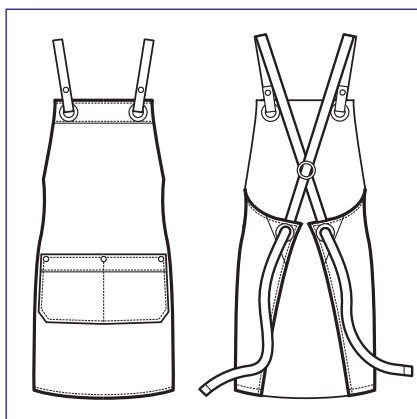

NEW

088895
MILFORD
45% polyester
55% cotton
190 gr/m²
CORDA