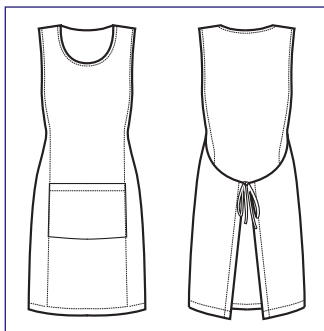

PAPEETE LONG COLOURS

ONE SIZE