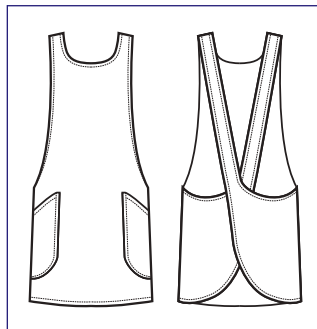

**112877
SNEAKER
UNISEX
COMFORT**
(36 - 47)
JEANS