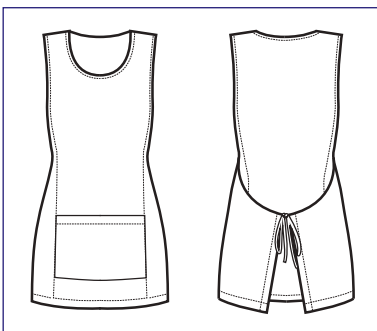

PAPEETE COLOURS
ONE SIZE

013216
PAPEETE
100% polyester
220 gr/m²
NATURAL

112816
SNEAKER
UNISEX
COMFORT
(36 - 47)
NATURAL

NATURAL

013221
PAPEETE
100% polyester
220 gr/m²
SMOKE

SMOKE

112811
SNEAKER
UNISEX
COMFORT
(36 - 47)
NERO