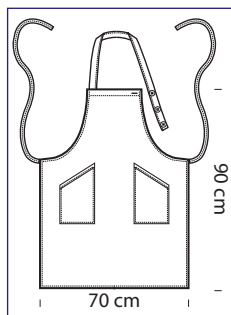

CHAMPAGNE UNISEX COLOURS

100% polyester - 220 gr/m² - ONE SIZE