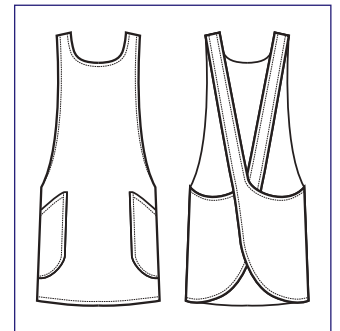

112801
SNEAKER
UNISEX
COMFORT
(36 - 47)
MICROFIBRA
NERO