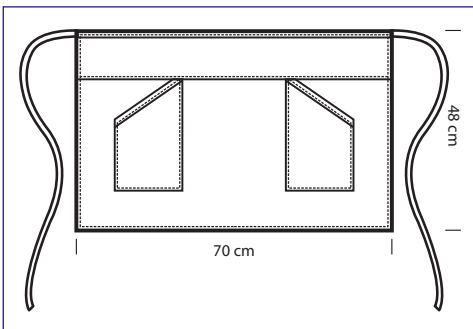

BALLANTYNE COLOURS

cm 70 x 48 - ONE SIZE