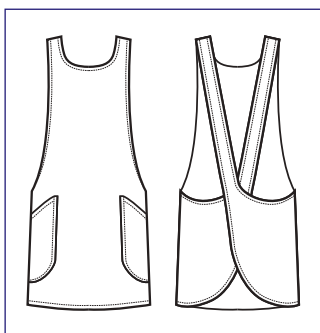

**112816
SNEAKER
UNISEX
COMFORT**
(36 - 47)
NATURAL