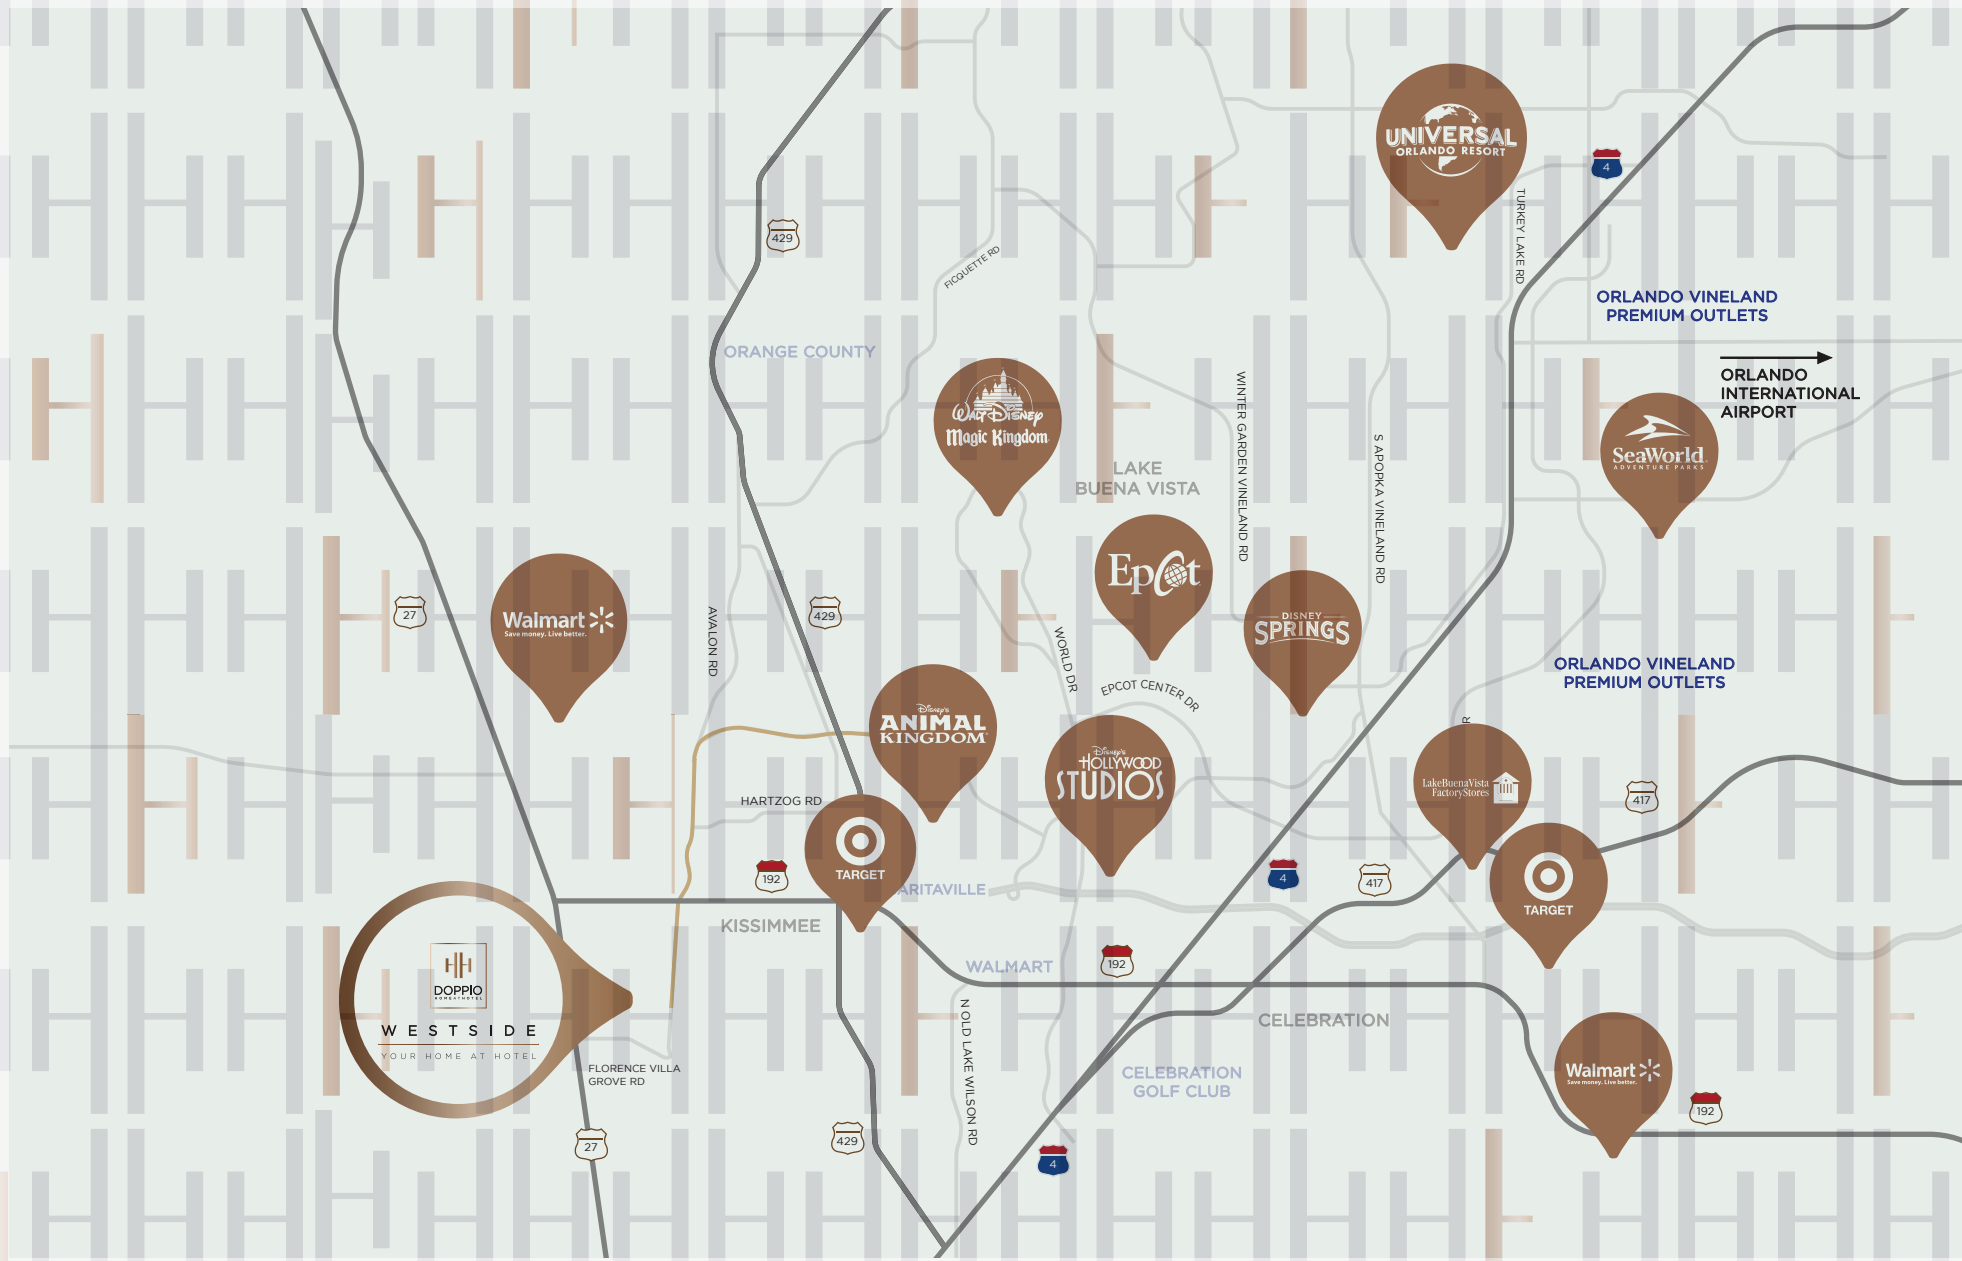

HAYMAN LANE

BORACAY COURT

SANTORINI DRIVE

SANTORINI DRIVE

BOULEVARD

LOCATION

THE DOPPIO WESTSIDE IS LOCATED IN AN EXCLUSIVE AREA
10 MINUTES FROM THE DISNEY COMPLEX, NEXT TO THEME PARKS,
SUPERMARKETS, SHOPS AND RESTAURANTS.

EVERYTHING NEAR YOU, NEVER FORGETING COMFORT AND CONVENIENCE
FOR YOUR FAMILY.

WESTSIDE

YOUR HOME AT HOTEL

2540 SANTORINI DRIVE - KISSIMMEE - FL 34747

ORLANDO VINELAND PREMIUM OUTLETS

ORLANDO INTERNATIONAL AIRPORT

LAKE BUENA VISTA

ORLANDO VINELAND PREMIUM OUTLETS

ORANGE COUNTY

KISSIMMEE

WALMART

CELEBRATION

CELEBRATION GOLF CLUB

A H O M E L I K E E X P E R I E N C E