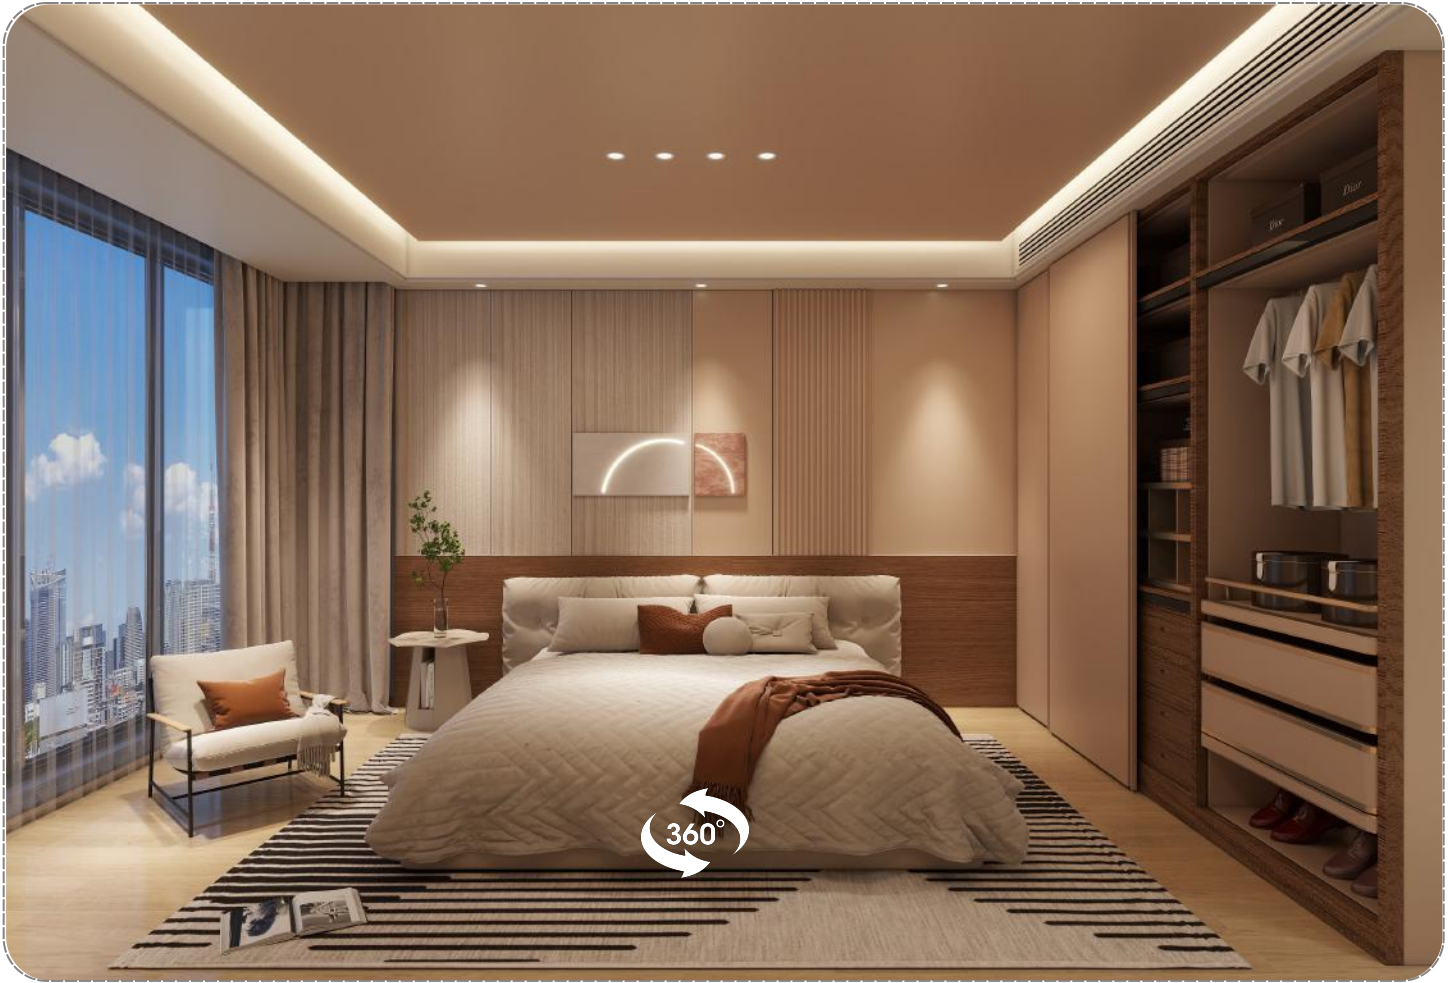

SHM-033

TVW-038

OKP-063

360°

Model : DB-H10  
Size: 122×290 cm  
Thickness: 8mm

SHM-036

TVW-038

OKP-064