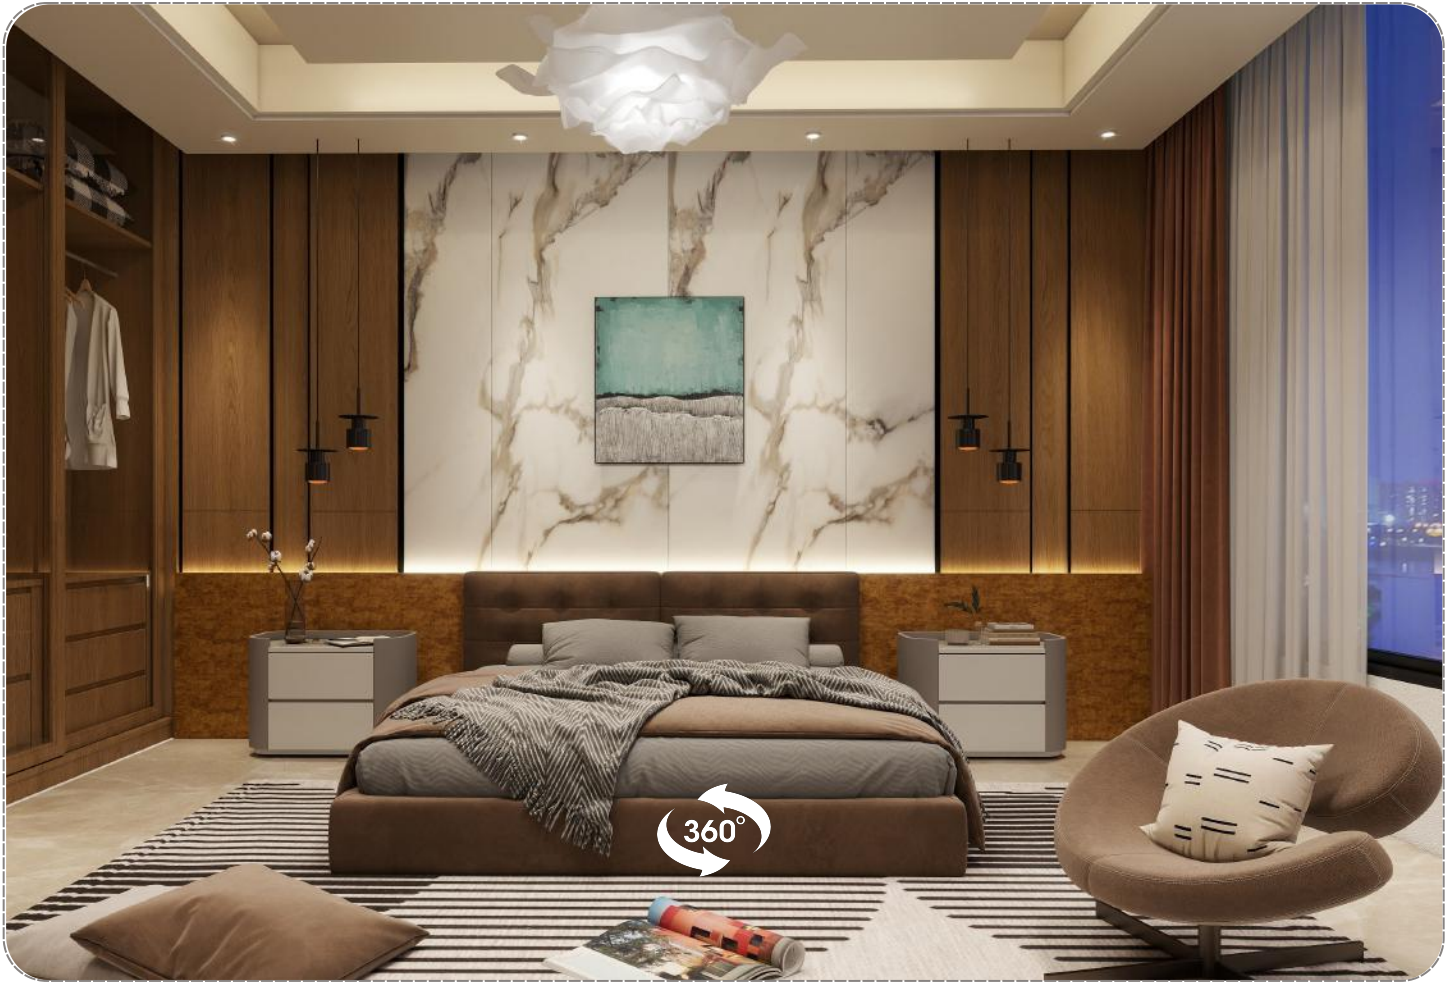

Model : DB-H17
Size: 122×290 cm
Thickness: 8mm