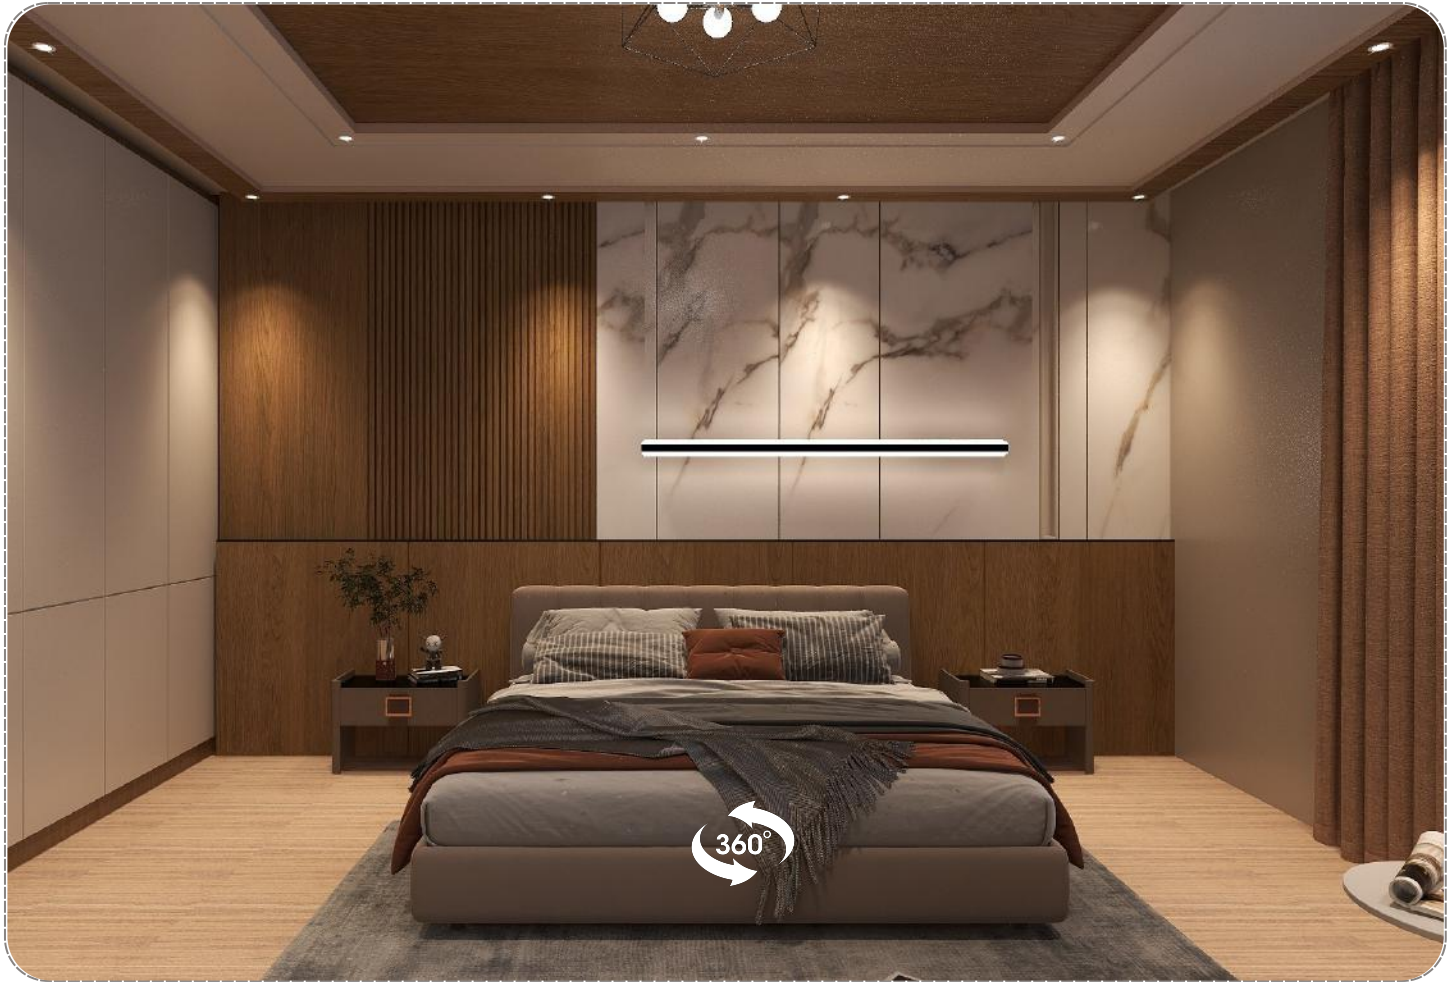

SHM-033

TVW-038

OKP-063

360°

Model : DB-H10  
Size: 122×290 cm  
Thickness: 8mm

SHM-036

TVW-038

OKP-064