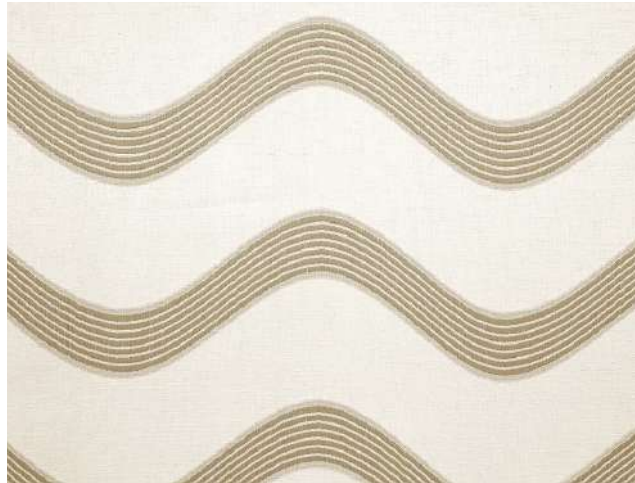

ABOUT THE COLLECTION

Atmosphere is a collection of delicate wide width sheers of ethereal beauty. Playful classics include embroideries, herringbones, colorful stripes and plaids. The sophisticated nature of the gauzy linens, soft wools and thoughtful blends were designed with layering in mind. Six durable indoor/outdoor patterns round out this versatile collection of 35 patterns in a variety of weights, constructions and colors, coordinating seamlessly with other drapery.

To view all available colorways, visit our website www.ngcmiddleeast.com

COLLECTION

Maracas

Nevis

Elizabeth Stripe

Charlestown

Cassidy Sheer

Lenox Sheer

To view all available colorways, visit our website www.ngcmiddleeast.com

COLLECTION

Abbot

Darley Stripes

Sandhurst

Dottie Embroidery

Cyrus Cane Embroidery

Manchester Stripe