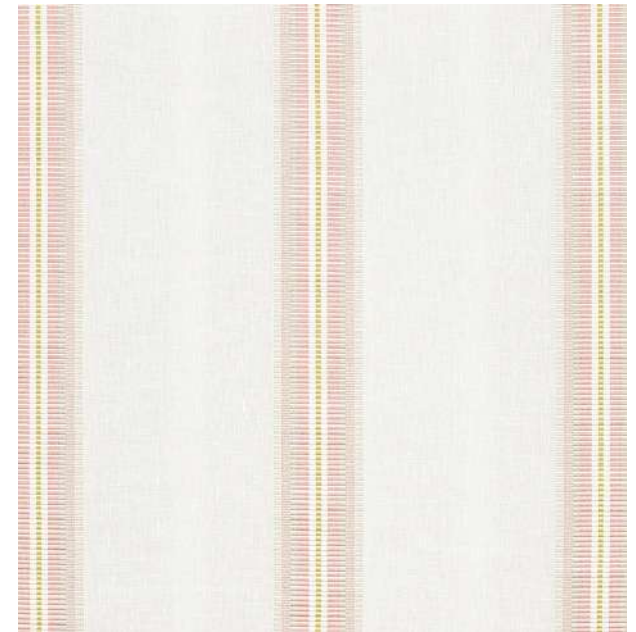

NCC nafees
walls • floors • fabrics

ATMOSPHERE

THIBAUT

Made in USA