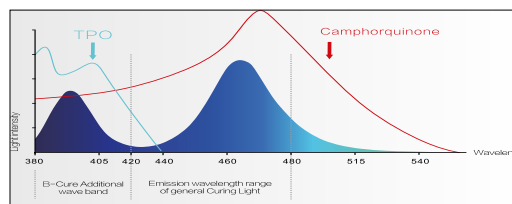

O-Light plus Spectral Curve
& Resin Spectral Absorptivity