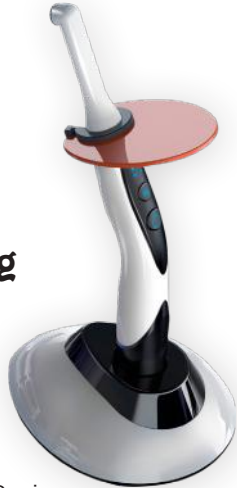

LIGHT CURE UNITS

LIGHT CURE UNIT O-Light

1 Sec
Curing

- ✦ 1 Sec Curing of Composite Resin
- ✦ High power LED Light with imported wick from America
- ✦ High-intensity light output with strong penetration
- ✦ 360° rotatable probe
- ✦ High power Visible Blue LED light
- ✦ Wavelength: 420 - 490 nm
- ✦ Modes: High mode: 1 sec, 3 sec
- ✦ Standard Mode: 5 sec, 10 sec, 15 sec, 20 sec
- ✦ High mode for fast curing of post & core, orthodontic brackets, veneers in intensity 2300 mw/cm²
- ✦ Standard mode for curing in restoration cases in intensity 1200 mw/cm²

LIGHT CURE UNIT

O-Light Plus

- ✦ Upgraded wide spectrum
385nm-515nm
- ✦ Poly wave Blue-violet light, it can cure all types of resins
- ✦ New style resins material contains TPO (photo initiator), can also be cured
- ✦ 360° curing - reach every angle
- ✦ Modes: 1> High Mode - Suitable for Orthodontic Brackets, Porcelain Veneers, Post and 2> Standard Mode - Suitable for General Dental Restorative Procedures
- ✦ Light Intensity: High Mode: 2300-2500 mw/cm²
Standard Mode: 1000-1200 mw/cm²
- ✦ Time Settings: High Mode: 1 Sec, 3 Sec Standard Mode: 5 Sec, 10 Sec, 15 Sec, 20 Sec

1 Sec
Curing

Upgraded focused light output

O-Light plus Spectral Curve & Resin Spectral Absorptivity

Metal head prevents Anti-shock & cracks

Light hood prevents eyes from Blue-ray injury

LIGHT CURE UNIT

TULIP DIGITAL LED

- ✦ Material of shell handle: Aluminium
- ✦ Size: Diameter 23 X 160mm
- ✦ Mode: Three kinds of working mode
- ✦ Working Volt: 4.2~4.5 volts
- ✦ Electric current: 0.7 amperes
- ✦ Battery Type: Lithium-Ion
- ✦ Battery capacity: 1400Mah
- ✦ Wave Length: 420-480nm
- ✦ Luminous Intensit: 1200mW/cm² 5W