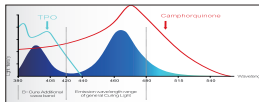

O-Light plus Spectral Curve & Resin Spectral Absorptivity