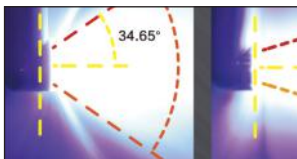

LIGHT CURE UNITS

CATALOGUE

PRECISION LIGHT
PERFECT RESULTS

1 Sec Curing

Safe for Eyes
Blue-Ray Protection

360° Rotatable Probe

High Intensity
Power Output

O-LIGHT PLUS LIGHT CURE UNIT

- ✦ Upgraded wide spectrum 385nm-515nm
- ✦ Poly wave Blue-violet light, it can cure all types of resins
- ✦ New style resins material contains TPO (photo initiator), can also be cured
- ✦ 360° curing - reaches every angle
- ✦ Modes: 1> High Mode – Suitable for Orthodontic Brackets, Porcelain Veneers, Post and 2> Standard Mode – Suitable for General Dental Restorative Procedures
- ✦ Light Intensity: High Mode: 2300~2500 mw/cm²
Standard Mode: 1000~1200 mw/cm²
- ✦ Time Settings: High Mode: 1 Sec, 3 Sec Standard Mode: 5 Sec, 10 Sec, 15 Sec, 20 Sec

1 Sec Curing

Upgraded Focused Light Output

O-Light Plus Spectral Curve & Resin Spectral Absorptivity

Metal Head Prevents Anti-Shock & Cracks

Light Hood Prevents Eyes From Blue-Ray Injury

CE / EC ISO 13485:2016