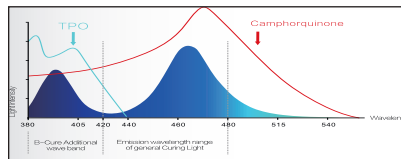

O-Light Plus Spectral Curve & Resin Spectral Absorptivity