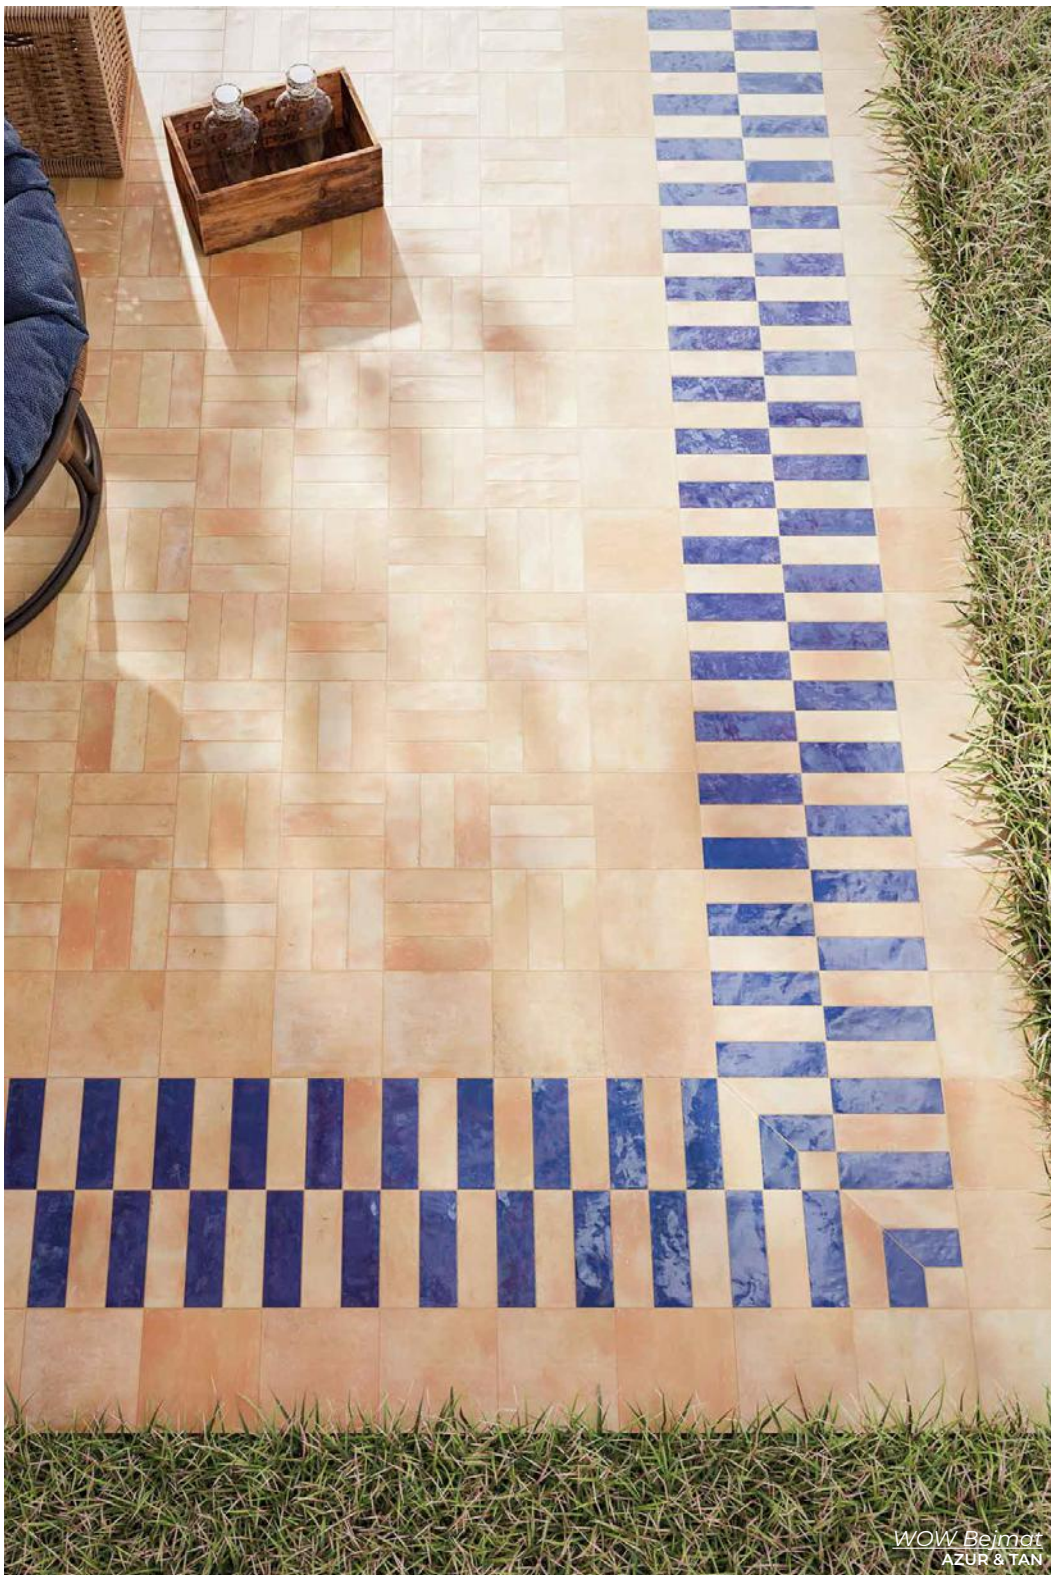

Norr
GRA

WOW Beimat
AZUR & TAN