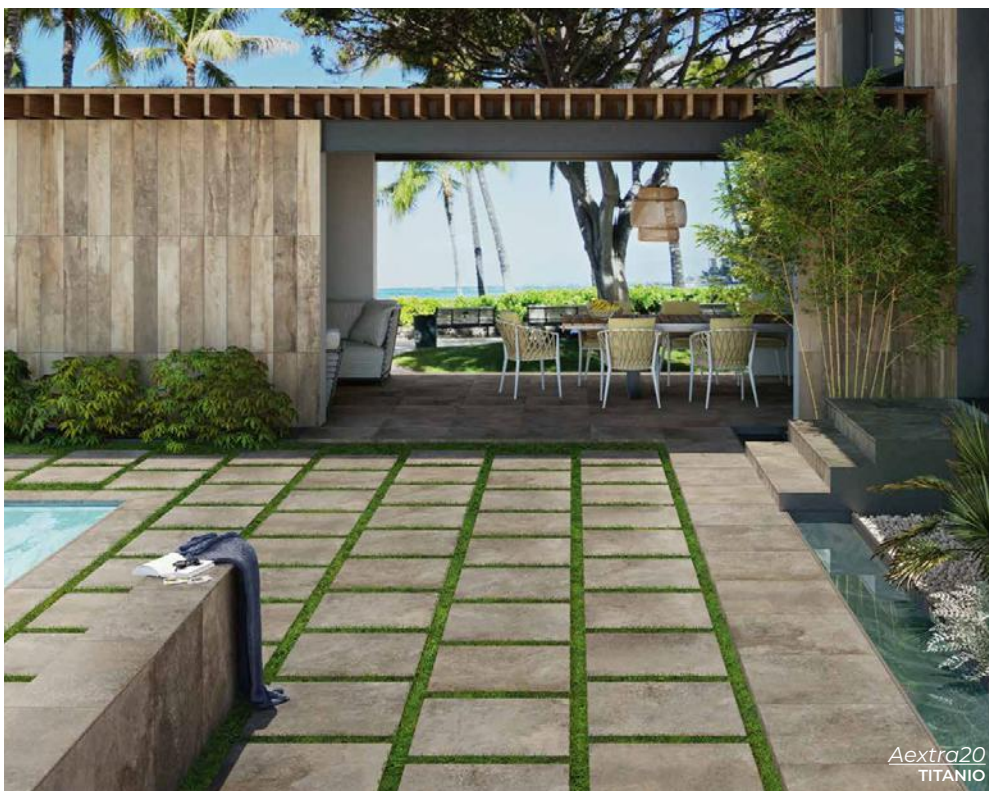

Kado
ICE FLAKES, SMOKE & LEAD CEMENT

Aextra20
TITANIO