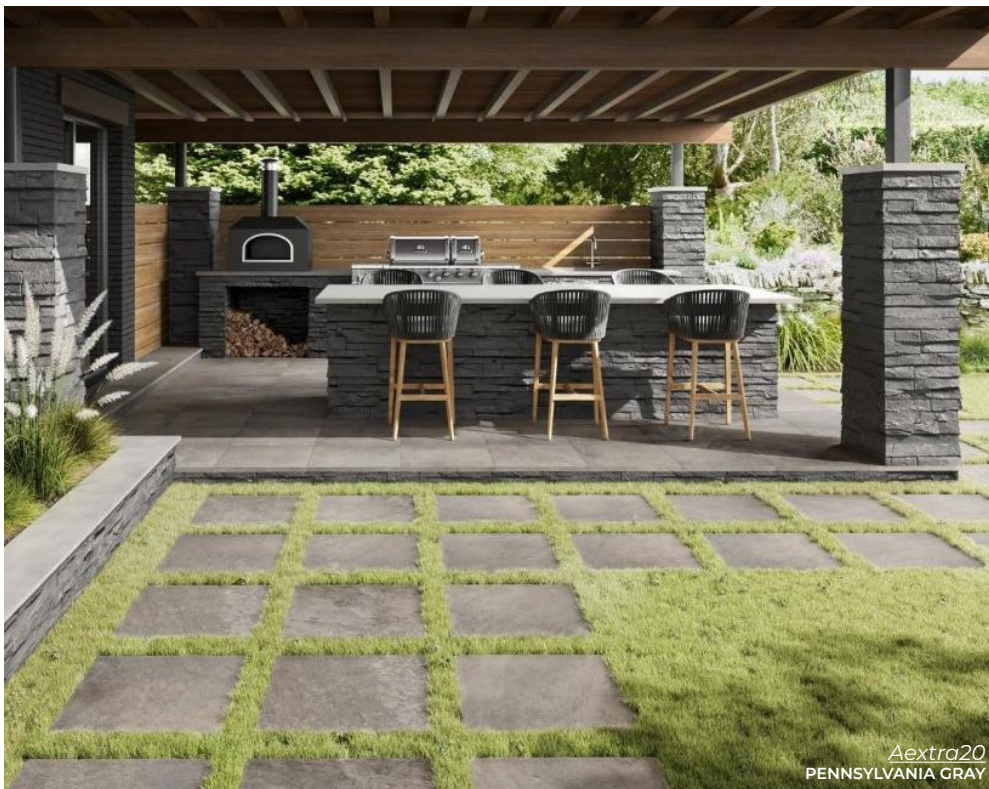

statements | TILE & STONE

OUTDOOR SPACES
INSPIRATION

2024

Abaco
IN & OUT ARENA

Norr
VIT

Kado
ICE CEMENT & SMOKE FLAKES

Clay
DELIGHT

Aextra20
PENNSYLVANIA GRAY