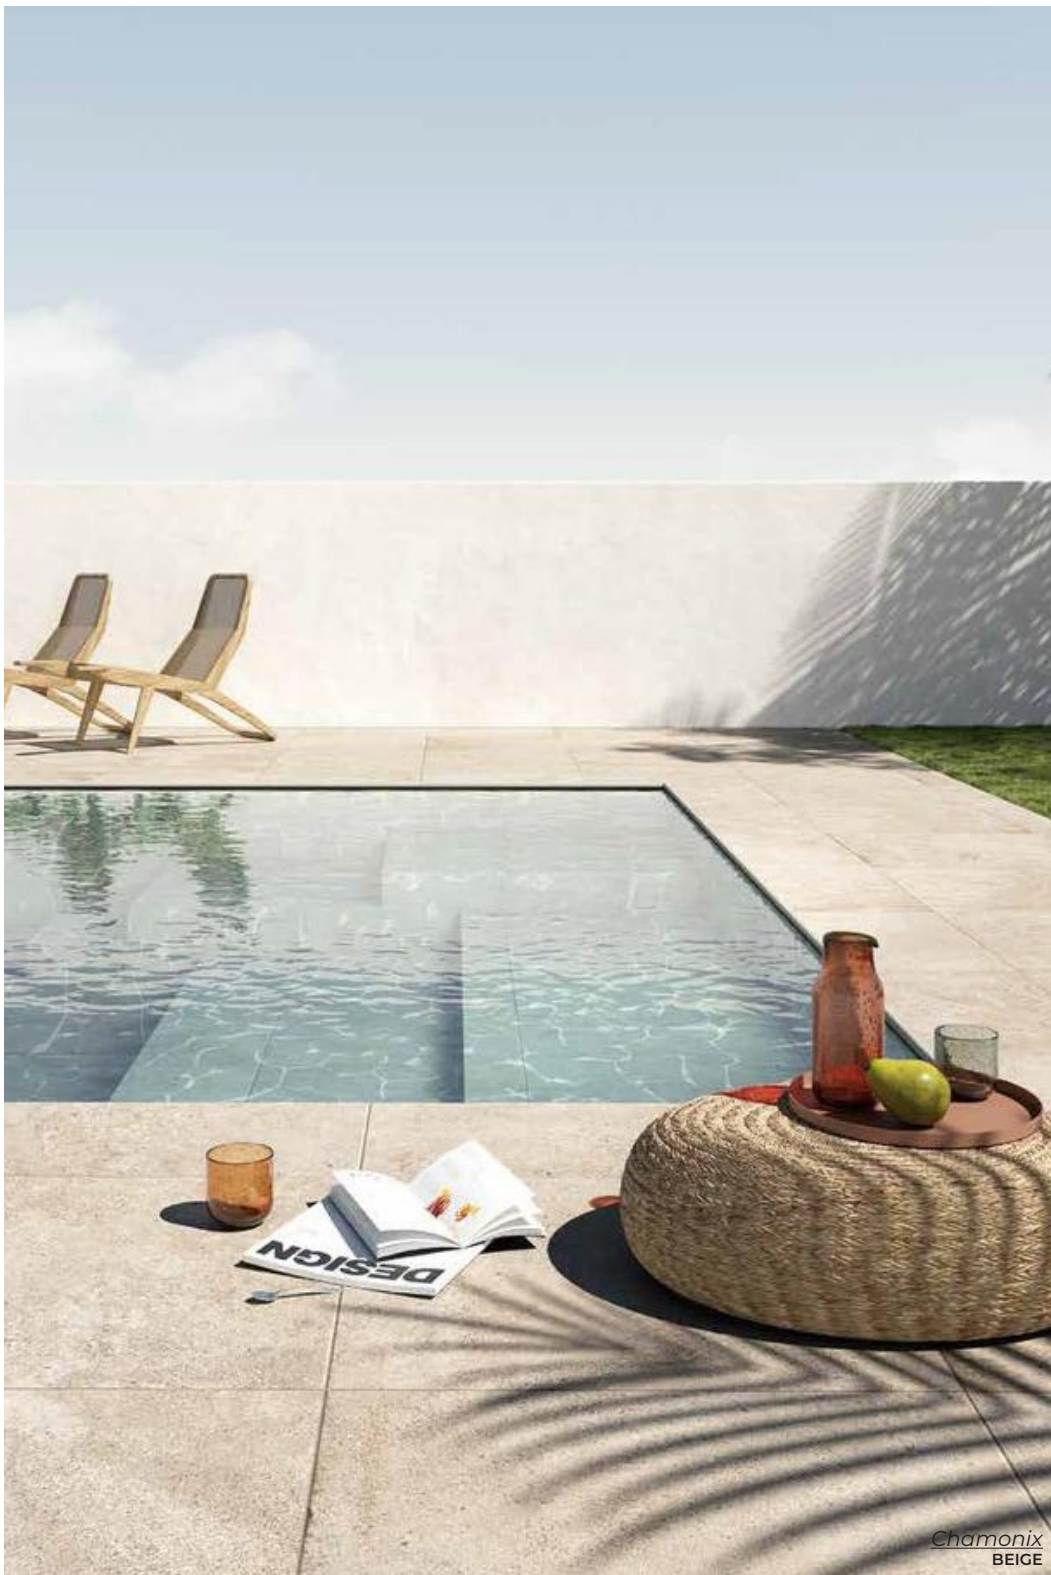

statements | TILE & STONE

OUTDOOR SPACES
INSPIRATION

2024

Abaco
IN & OUT ARENA

Norr
VIT

Kado
ICE CEMENT & SMOKE FLAKES

Clay
DELIGHT

Aextra20
PENNSYLVANIA GRAY