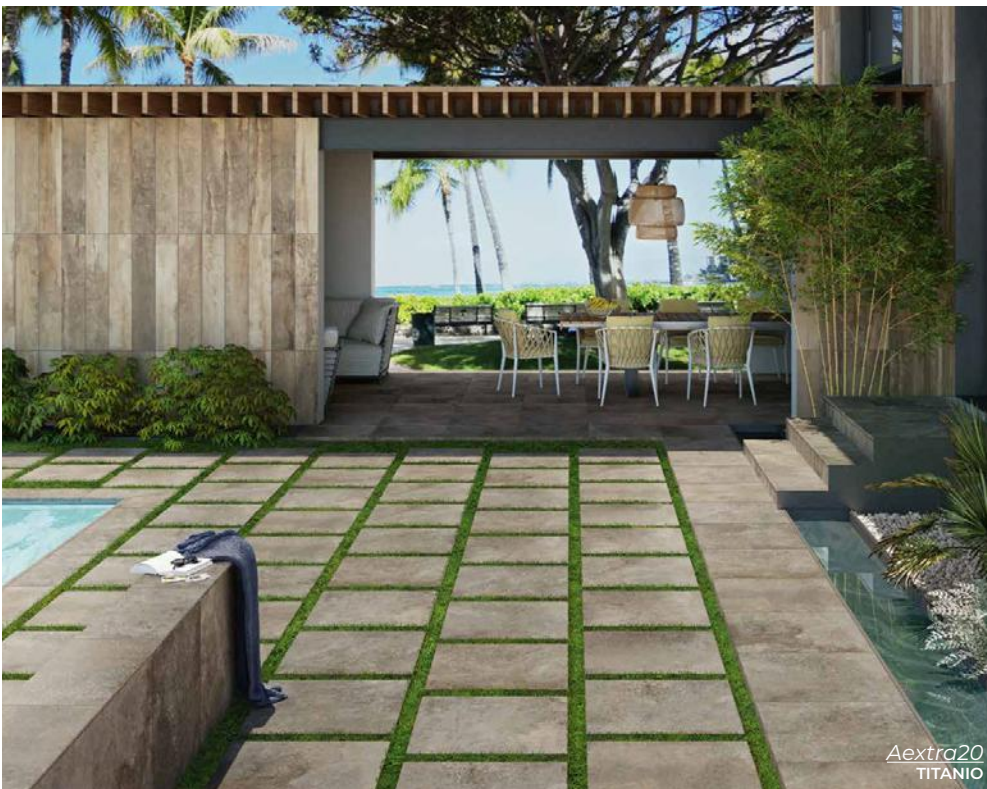

Kado
ICE FLAKES, SMOKE & LEAD CEMENT

Aextra20
TITANIO