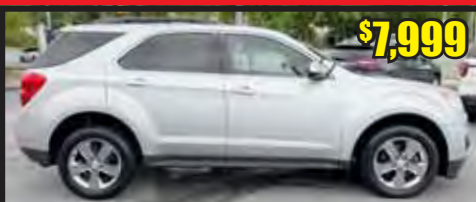

AUTO, ALL POWER, LEATHER

\$10,999

2016 JEEP CHEROKEE LATITUDE 4WD

AUTO, KEYLESS ENTRY, ALL POWER, CRUISE, TILT, MUST SEE!

\$10,499

2017 RAM PROMASTER CITY WAGON

AUTO, ALL POWER, KEYLESS ENTRY

\$8,999

2016 FORD EXPLORER SPORT 4WD

AUTO, LEATHER, ALL POWER, NAVIGATION, BLUETOOTH, BACKUP CAM, FULLY LOADED!

\$8,497

2011 VOLKSWAGEN CC SPORT PZEV

AUTO, LEATHER ALL POWER, BLUETOOTH, MUST SEE!

\$7,999

2013 CHEVROLET EQUINOX 1LT