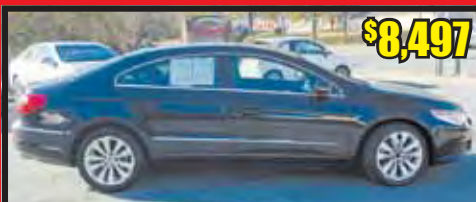

$8,497

2011 VOLKSWAGEN CC SPORT PZEV

AUTO, LEATHER ALL POWER, BLUETOOTH, MUST SEE!