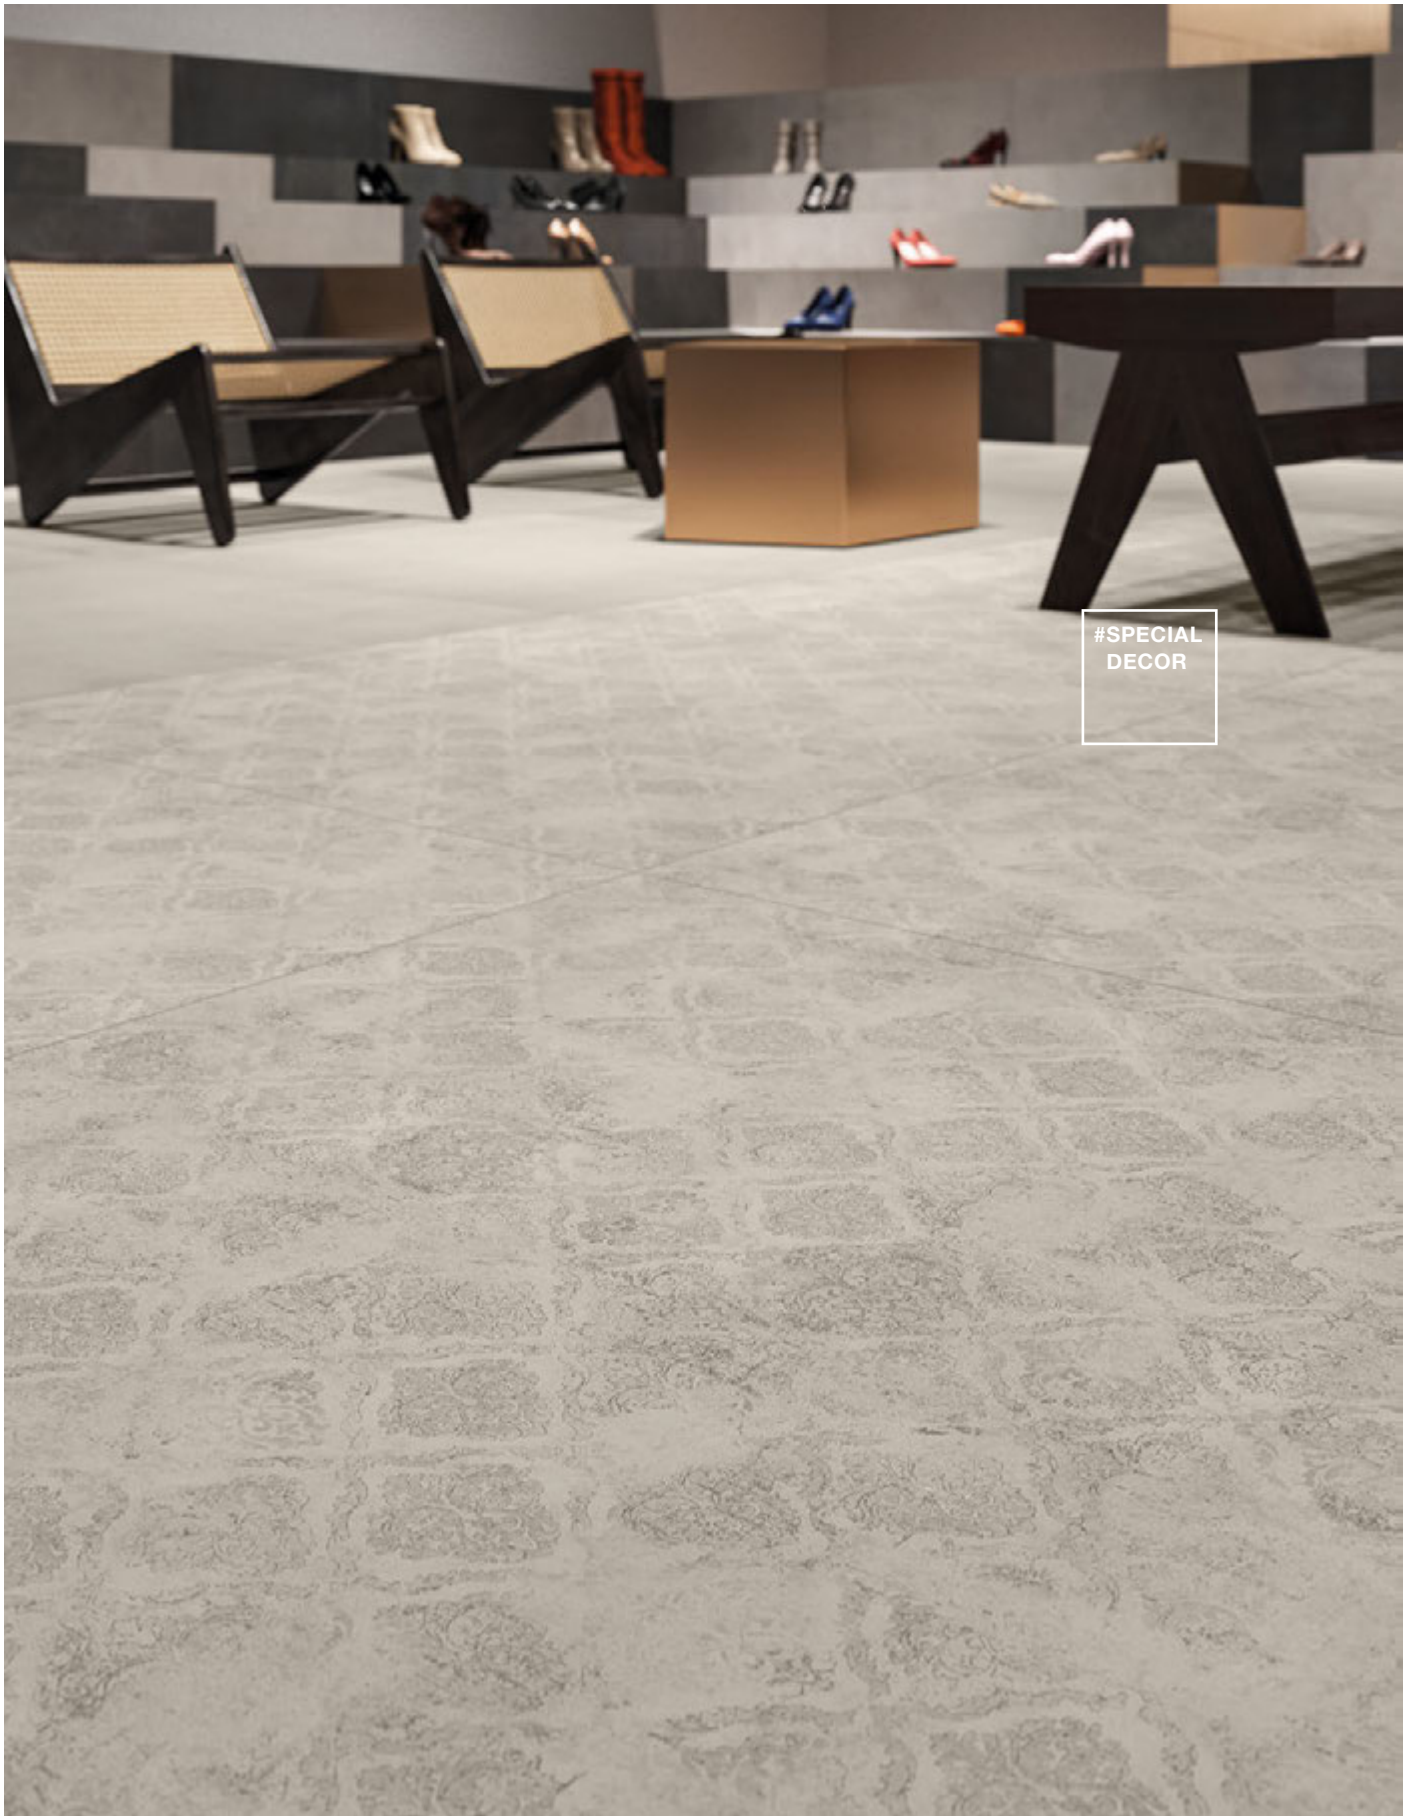

## step

**IVORY** 60x120 . 24"x48" RETT

**ANTRA** 60x120 . 24"x48" RETT

#SPECIAL  
DECOR