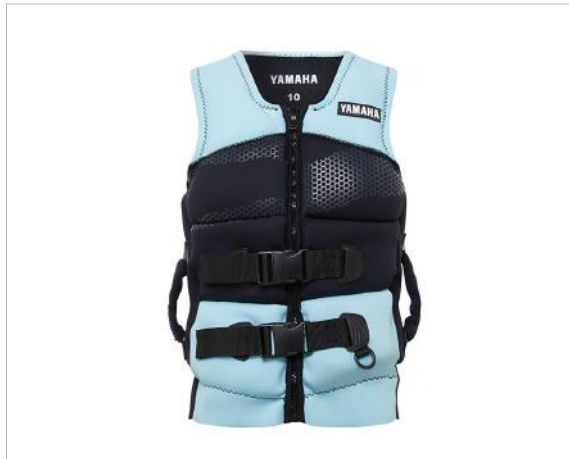

COMPOSITION:

100% Nylon

COLOUR:

Yellow/Blue

SIZE:

SM - 2XL

Personal Floatation Devices

Stay safe on the water with our Australian Standard lifejackets