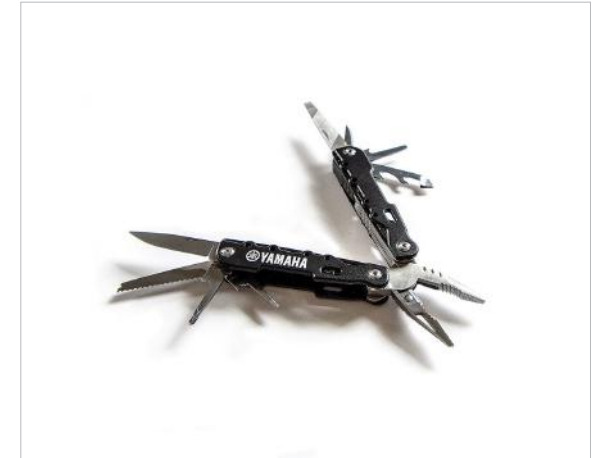

Multi Tool

YTF-MULTI-TL

A robust multipurpose tool, perfect for working on motorcycle and marine maintenance.

FEATURES:

- 12 in 1 multi tool is complete with a file, knife, pliers, bottle opener and screwdrivers
- Designed with motorcycle and marine maintenance, it is ideal for everyday use
- Has the ability to capture flat and round objects
- Includes convenient carry pouch
- Yamaha branding featured prominently on handle

COMPOSITION:

100% Stainless Steel

COLOUR:

Blue/Black

SIZE:

180mm (7")