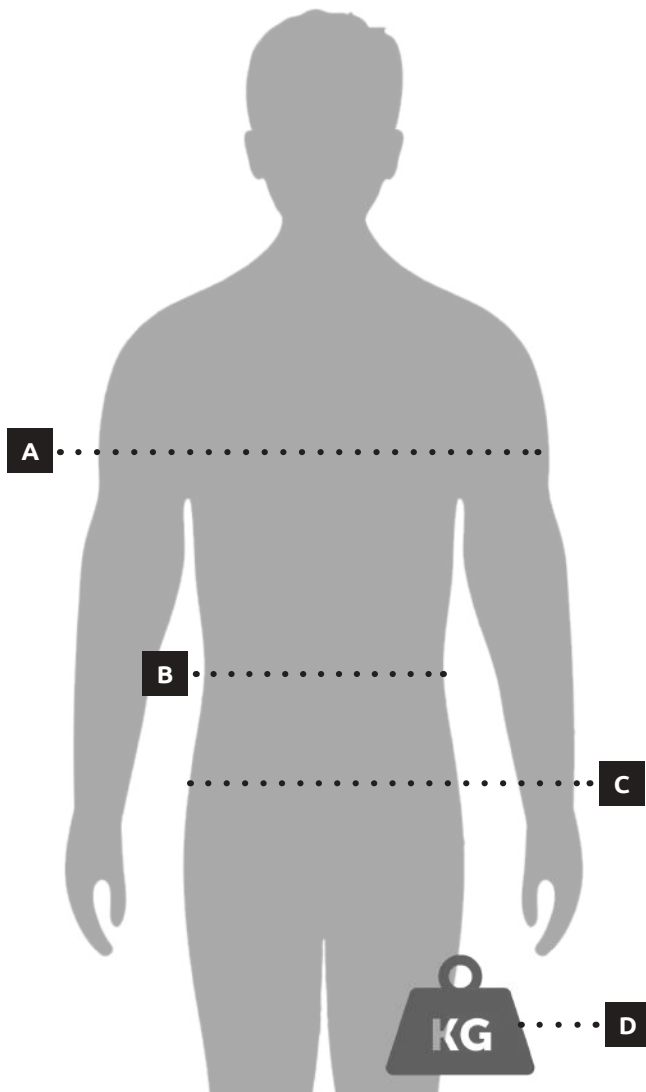

Size Guides - Mens

Compare your measurement to the apparel sizing chart to determine which size your body measurements fall into*

MENS APPAREL MEASUREMENTS							
SIZE	XS	SM	MD	LG	XL	2XL	3XL
Jackets, Vests & Shirts							
Chest to fit (cm)	83 - 85	86 - 93	94 - 101	102 - 105	106 - 113	114 - 125	126 - 131
Waist (cm)	73 - 75	76 - 83	84 - 91	92 - 95	96 - 103	104 - 115	116 - 121

Shorts & Pants							
Hips (inch)	26	28	30	32	34	36 - 38	40
Hips (cm)	85 - 87	88 - 95	96 - 103	104 - 107	108 - 115	116 - 127	128 - 133
Waist (cm)	73 - 75	76 - 83	84 - 91	92 - 95	96 - 103	104 - 115	116 - 121

Gloves							
Hand width (cm)	21.1	21.6	22	22.5	22.9	23.4	24

HOW TO MEASURE:

A Chest to Fit

Place a measuring tape 2.5cm below the underarm around the widest part of the chest.

B Waist

Measure your waist with a measuring tape comfortably after exhaling.

C Hips

With feet together, place a measuring tape at the widest part of the hips (approximately 20cm below the waist).

MENS PFD MEASUREMENTS									
WEIGHT	40kg+	40 - 50kg	40 - 60kg	60 - 70kg	70kg+				
Level 150									
Size	Multi-Fit								

Level 100									
Size		XS	SM	MD	LG	XL	2XL	3XL	4XL

Level 50 & 50S									
Size		XS	SM	MD	LG	XL	2XL	3XL	4XL

Chest Size (cm)	80	90	100	110	120	130	140

HOW TO MEASURE:

A PFD Chest to Fit

Place a measuring tape 2.5cm below the underarm around the widest part of the chest.

D Weight

Measure according to your current weight on scales.

NOTE: PFD Chest sizing is a guide only. Correct fitting can only be determined by wearing the PFD.