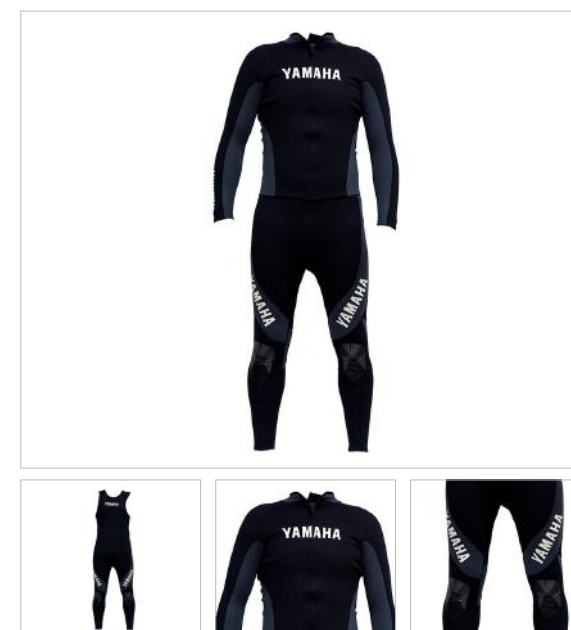

COMPOSITION:

100% Stetch Neoprene

COLOUR:

Blue/Black

SIZE:

XS - 3XL

Long John and Jacket Wetsuit

MAR-17WTN-GY-__

COMPOSITION:

100% Stetch Neoprene

COLOUR:

Grey/Black

SIZE:

XS - 3XL

Yamaha Lifestyle Apparel Collection

Step out in style with the latest apparel and merchandise range