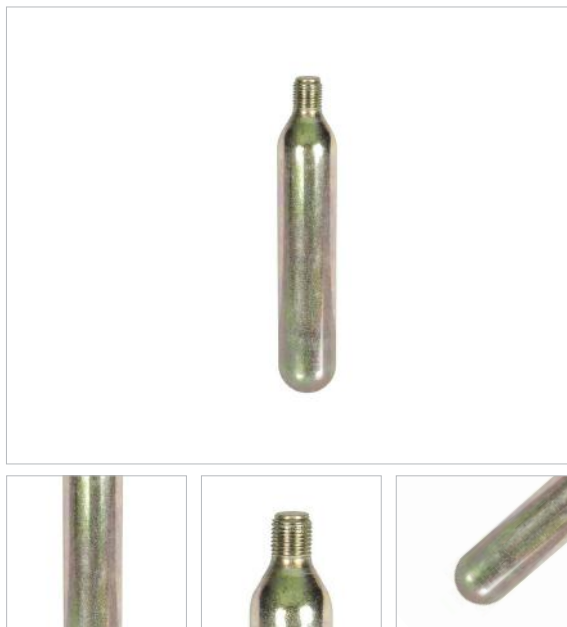

Yamaha Lifestyle Merchandise

Boost your Yamaha presence with high quality merchandise.

Elite Pro Sensor Auto Re-Arming Kit

PFD-CHARG-KT-18

Inflate your lifejacket with ease, using the Elite Pro Sensor Automatic Re-Arming kit.

FEATURES:

- Automatic capsule contains a powerful spring which is compressed and retained in place using a paper element
- Once wet the spring is released and the CO² canister is pierced, inflating the jacket
- Simple inflation tool suitable to all PFD's

SUITABLE FOR:

L150 Auto Inflate PFD

PFD-18INF-AU-01

PFD Inflatable Recharge Kit

PFD-CHARG-KT-CL

Inflate your lifejacket with ease, using the PFD Inflatable Recharge Kit.

FEATURES:

- Automatic capsule contains a powerful spring which is compressed and retained in place using a paper element
- Once wet the spring is released and the CO² canister is pierced, inflating the jacket
- Simple inflation tool suitable to all PFD's

SUITABLE FOR:

L150 Manual Inflate PFD (Grey)

PFD-18INF-BG-GY

L150 Manual Inflate PFD (Red)

PFD-18INF-BG-RD

L150 Premium Inflatable PFD (Blue)

PFD-18INF-PR-BL

Please note: The indicator clip is not required for any manual PFD Inflatables from 2010 onwards, instead uses an automatic indicator.