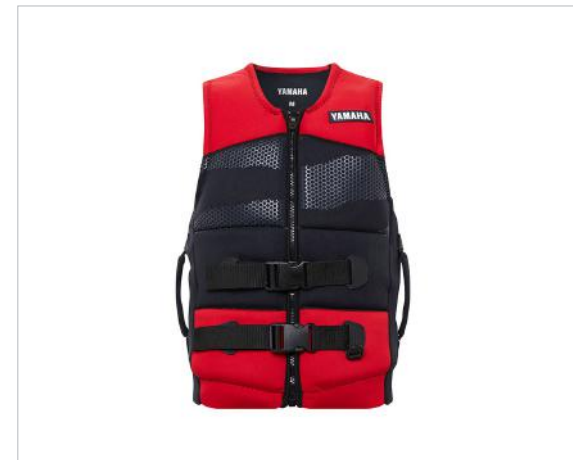

COMPOSITION:

100% Neoprene

COLOUR:

Grey

SIZE:

SM - 4XL

L50 Carbon PFD with Handles

PFD-19MNE-RD-__