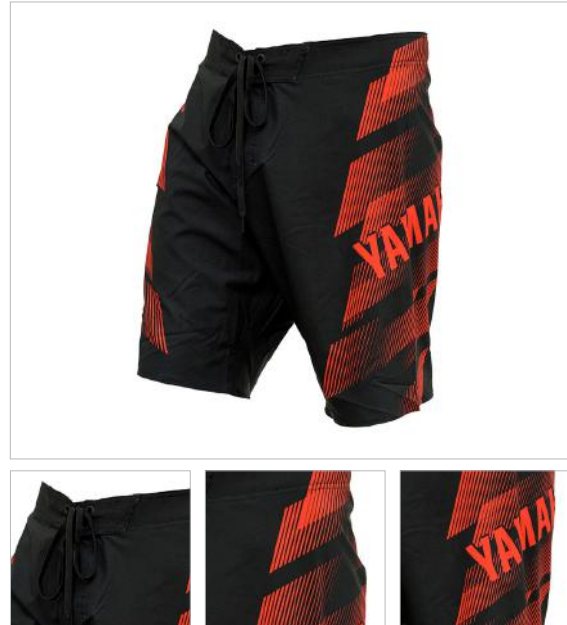

Step out in style with the latest apparel and merchandise range

Board Shorts

MAR-17BOR-GY-__

Comfortable and stylish board shorts with quick dry technology.

FEATURES:

- Quick dry technology
- 18" leg length provides a relaxed casual fit
- Drawstring waist with velcro closure
- Yamaha logo and design with side pocket detail

COMPOSITION:

100% Polyester

COLOUR:

Black/Grey

SIZE:

30 - 42

Board Shorts

MAR-17BOR-RD-__

Comfortable and stylish board shorts with quick dry technology.

FEATURES:

- Quick dry technology
- 18" leg length provides a relaxed casual fit
- Drawstring waist with velcro closure
- Yamaha logo and design with side pocket detail