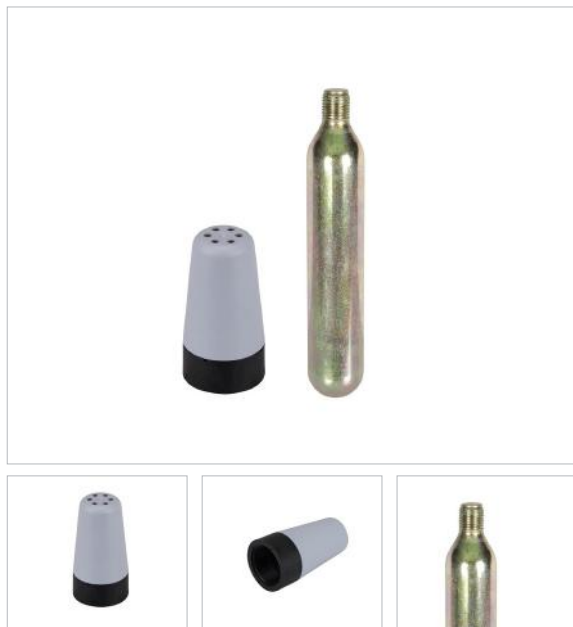

With the performance tow rope, you will have hours of entertainment water skiing with your family and friends.

FEATURES:

- Experience safer, smoother and more comfortable water skiing as well as allowing greater boat control
- Made with strong and durable materials, making it a fantastic choice for watersports activities
- Includes full length molded finger protectors and rope keeper for tangle free storage

COMPOSITION:

100% Polyethylene

COLOUR:

Blue

SIZE:

18m, 13 inch handle

Yamaha Lifestyle Merchandise

Boost your Yamaha presence with high quality merchandise.