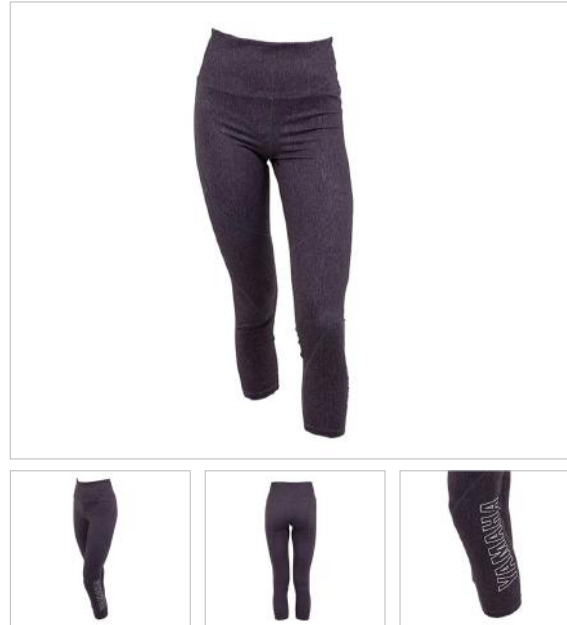

COMPOSITION:

100% Lycra

COLOUR:

Black/Multi

SIZE:

08 - 16

Lycra Leggings

MAR-19LLG-CH-__