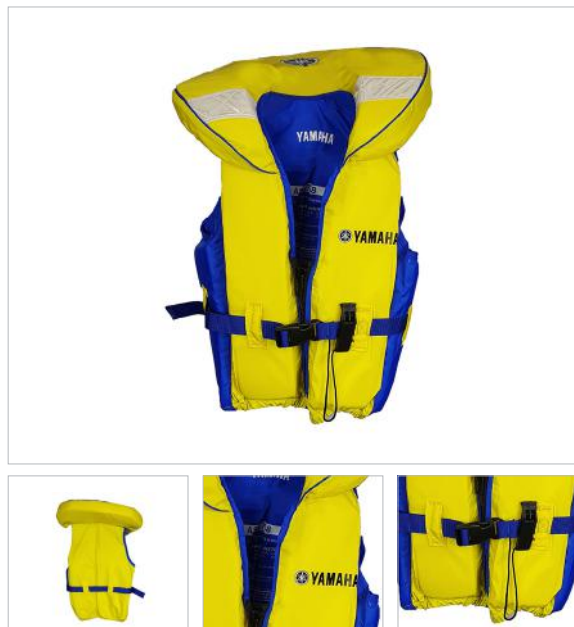

COMPOSITION:

100% Neoprene

COLOUR:

Red

SIZE:

04/06 - 12/14

L100 Nylon PFD - Junior

PFD-18100-JR-__

A life jacket is essential for staying safe and for peace of mind during water-based activities.

FEATURES:

- Certified to Australian Standard AS4758
- Ideal protection for peace of mind
- Super lightweight
- Adjustable fit for comfort
- Yamaha logo on left chest and single buckle closure
- CS/SM suits 12-25kg child | CM/MD suits 22-40kg child