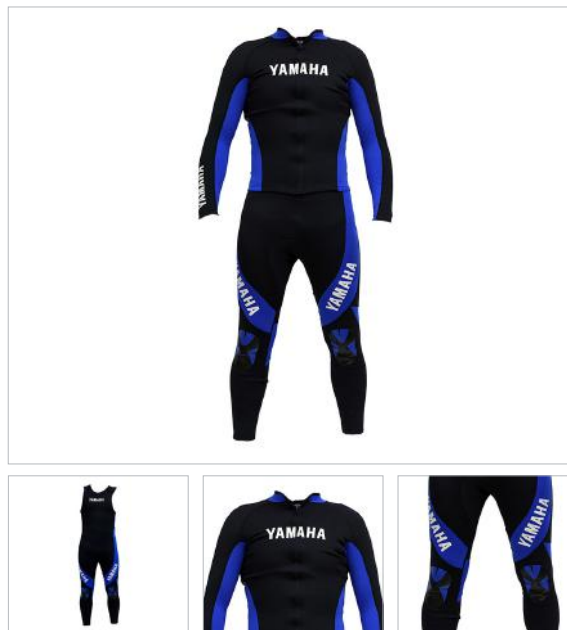

COMPOSITION:

100% Stretch Lycra

COLOUR:

Black/Grey

SIZE:

SM - 3XL

Long John and Jacket Wetsuit

MAR-17WTN-BL-__