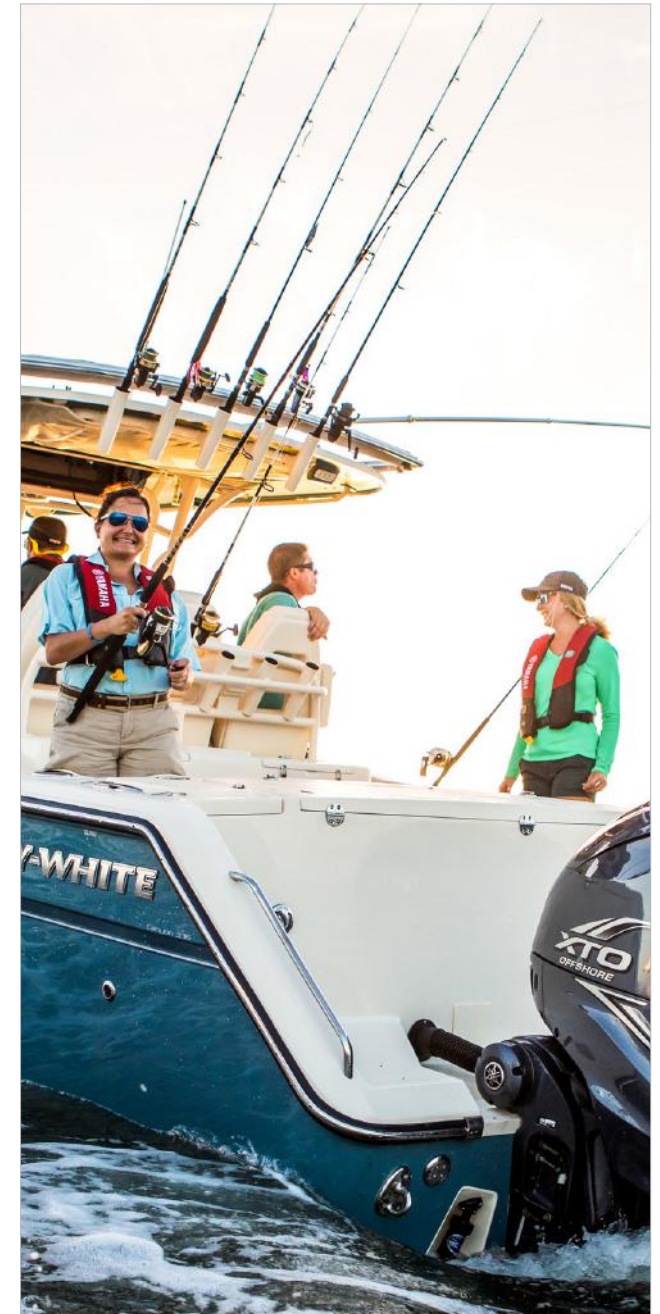

COMPOSITION:

100% Nylon

COLOUR:

Red

SIZE:

08 - 16

Personal Floatation Devices

Stay safe on the water with our Australian Standard lifejackets