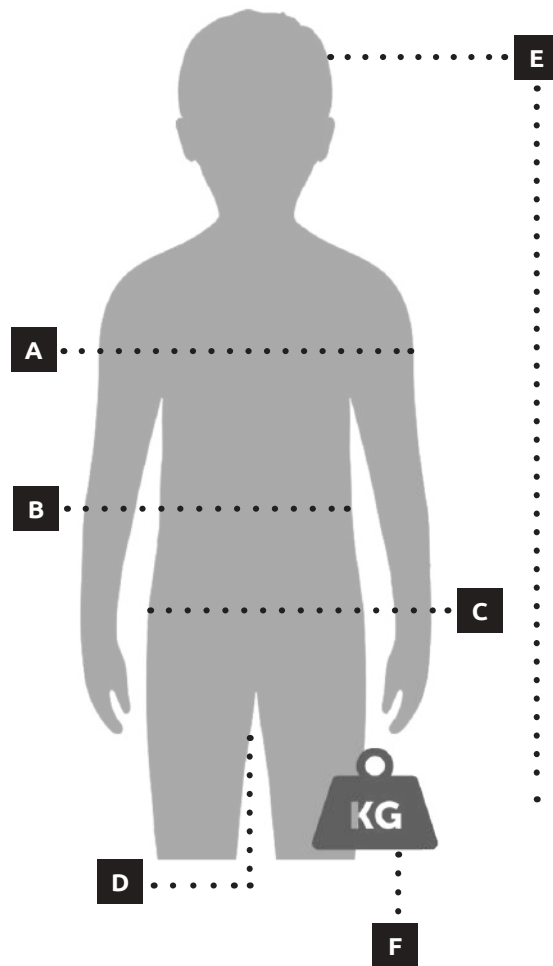

Size Guides - Kids

Compare your measurement to the apparel sizing chart to determine which size your body measurements fall into*

CHILDREN/YOUTH BODY MEASUREMENTS							
SIZE	06	08	10	12	14	16	18
	1/2 YEARS	3/4 YEARS	5/6 YEARS	7/8 YEARS	9/10 YEARS	11/12 YEARS	13/14 YEARS
Jackets, Vests & Shirts							
Body Height (cm)	87 - 92	99 - 104	111 - 122	123 - 134	135 - 146	147 - 158	159 - 164
Chest to fit (cm)	54 - 55	56 - 57	58 - 61	64 - 67	70 - 72.5	75 - 77.5	79.5
Waist (cm)	51 - 52	53 - 54	55 - 56.5	58 - 59.5	61 - 62.5	64 - 66	68

Shorts & Pants							
Hips (cm)	92 - 98	59 - 61	63 - 66	69 - 72	75 - 78	81 - 84	87
Waist (cm)	51 - 52	53 - 54	55 - 56.5	58 - 59.5	61 - 62.5	64 - 66	68
In-seam (cm)	39 - 42	45.5 - 48	53 - 56.5	60 - 63.5	67 - 70	73.5 - 77	80

Gloves							
Hand width (cm)	9.2	9.8	10.4	11	11.6	12.4	12.8

HOW TO MEASURE:

A Chest to Fit

Place a measuring tape 2.5cm below the underarm around the widest part of the chest.

B Waist

Measure your waist with a measuring tape comfortably after exhaling.

C Hips

With feet together, place a measuring tape at the widest part of the hips (approximately 20cm below the waist).

D In-Seam

Place a measuring tape along the inner thigh and measure from crotch to the bottom of the heel.

E Body Height

Standing straight with bare feet, measure from the top of the head down to the floor.

CHILDREN/YOUTH PFD MEASUREMENTS					
WEIGHT	5 - 10kg	10 - 15kg	12 - 25kg	22 - 40kg	40 - 50kg
Level 100					
Toddler	0 - 1 years	1 - 2 years	3 - 4 years		
Junior		CXS	CS	CM	
Level 50 & 50S					
Size			4 - 6 years	8 - 10 years	12 - 14 years
Chest Size (cm)	40	50	60	65	70 75

HOW TO MEASURE:

A PFD Chest to Fit

Place a measuring tape 2.5cm below the underarm around the widest part of the chest.

F Weight

Measure according to your current weight on scales.

NOTE: PFD Chest sizing is a guide only. Correct fitting can only be determined by wearing the PFD

*The above measurements are intended as a guide only and while we do our best to ensure all our sizing is consistent, you may find that some styles will vary in size.