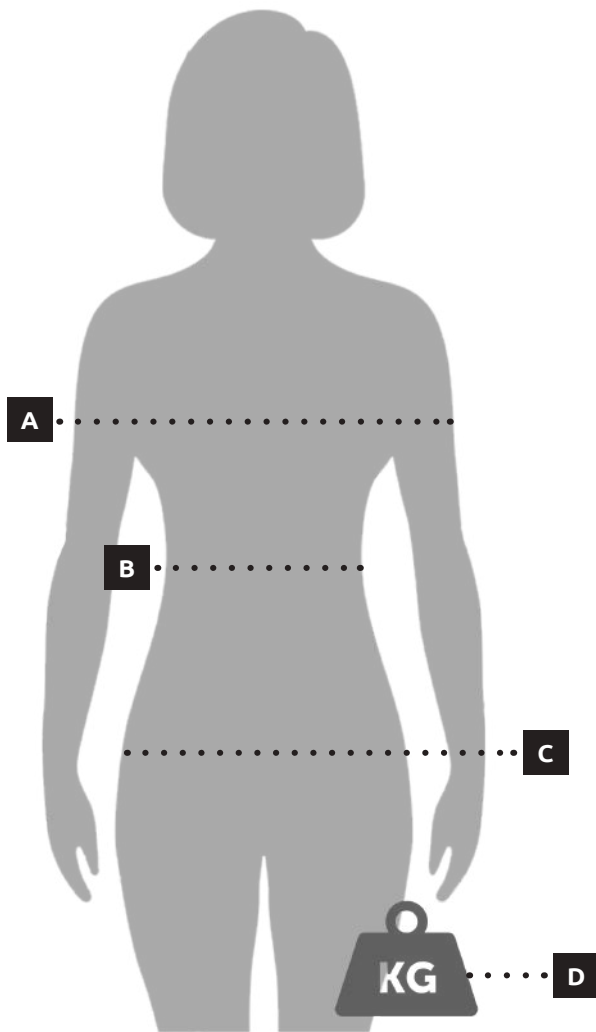

Size Guides - Womens

Compare your measurement to the apparel sizing chart to determine which size your body measurements fall into*

WOMENS APPAREL MEASUREMENTS

SIZE	XS	SM	MD	LG	XL	2XL	3XL
Jackets, Vests & Shirts							
Chest to fit (cm)	58 - 61	62 - 69	70 - 77	78 - 81	82 - 89	90 - 101	102 - 107
Waist (cm)	74 - 77	78 - 85	86 - 93	94 - 97	98 - 105	106 - 117	118 - 123

Shorts & Pants

Hips (cm)	84 - 87	88 - 95	96 - 103	104 - 107	108 - 111	116 - 127	128 - 133
Waist (cm)	58 - 61	62 - 69	70 - 77	78 - 81	82 - 89	90 - 101	102 - 107

HOW TO MEASURE:

A Chest to Fit

Place a measuring tape 2.5cm around the fullest part of the bust.

B Waist

Measure your waist with a measuring tape comfortably after exhaling.

C Hips

With feet together, place a measuring tape at the widest part of the hips (approximately 20cm below the waist).

WOMENS PFD MEASUREMENTS

WEIGHT	40kg+	40 - 50kg	40 - 60kg	60 - 70kg	70kg+				
Level 150									
Size	Multi-Fit								
Level 100									
Size		XS	SM	MD	LG	XL	2XL	3XL	
Level 50 & 50S									
Size			8	10	12		14	16	18
Chest Size (cm)			80	85	90		95	100	105

HOW TO MEASURE:

A PFD Chest to Fit

Place a measuring tape 2.5cm below the underarm around the fullest part of the bust.

D Weight

Measure according to your current weight on scales.

NOTE: PFD Chest sizing is a guide only. Correct fitting can only be determined by wearing the PFD.

*The above measurements are intended as a guide only and while we do our best to ensure all our sizing is consistent, you may find that some styles will vary in size.