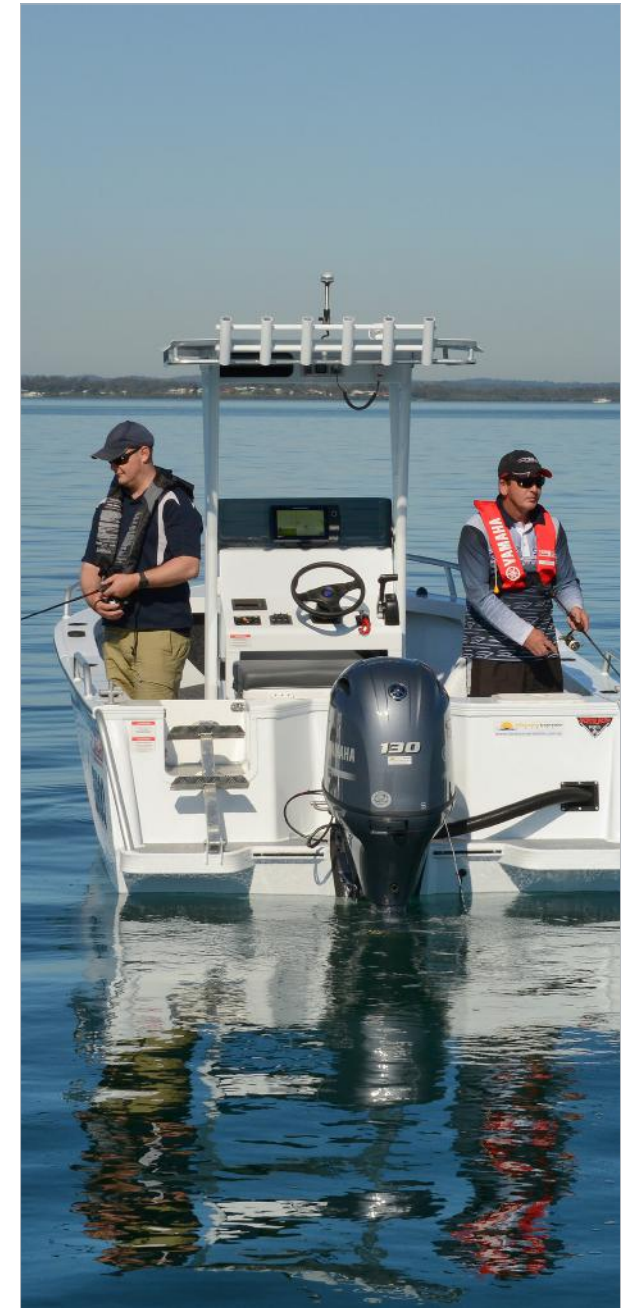

COMPOSITION:

Nylon

COLOUR:

Black

SIZE:

One Size Fits Most

Personal Floatation Devices

Stay safe on the water with our Australian Standard lifejackets