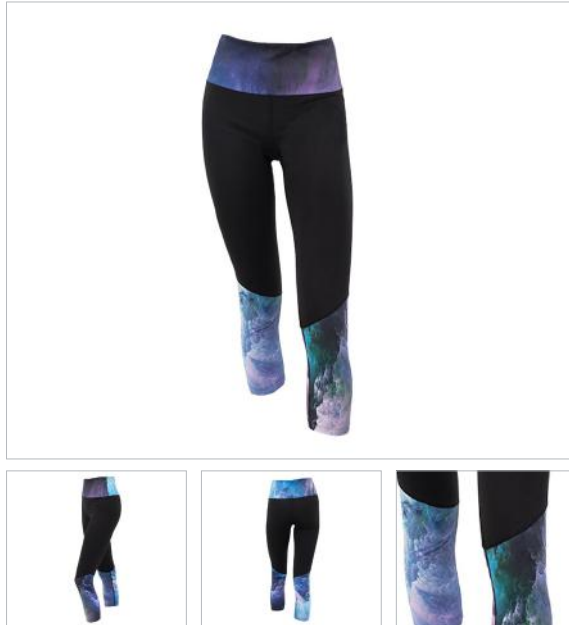

Comfortable, light and chic design to keep you looking and feeling cool.

FEATURES:

- Soft cotton fabric keeps you cool, dry and comfortable
- Low cut sides and scoop neck provides freedom of movement
- Curved hem provides added coverage and style
- Yamaha logo design featured on chest and speedblock design on upper back

COMPOSITION:

100% Cotton

COLOUR:

White/Black

SIZE:

06 - 16

Yamaha Lifestyle Apparel Collection

Step out in style with the latest apparel and merchandise range