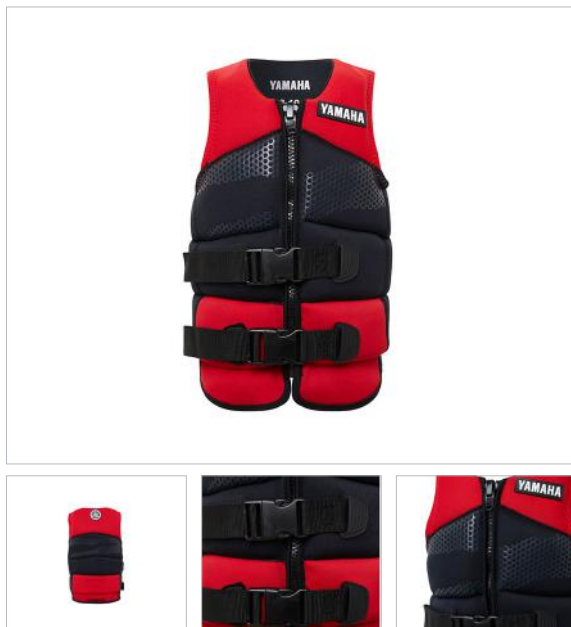

COMPOSITION:

100% Nylon

COLOUR:

Red

SIZE:

08 - 16

Personal Floatation Devices

Stay safe on the water with our Australian Standard lifejackets