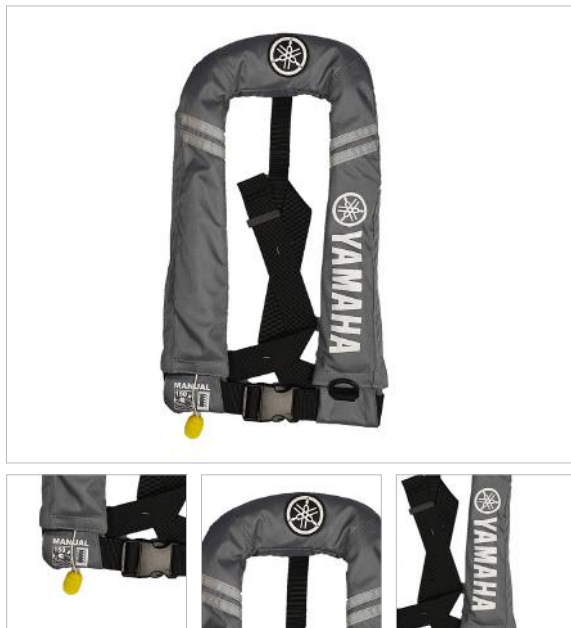

Auto inflating PFD for a snug and comfortable fit when required.

FEATURES:

- Certified to Australian Standard AS4758
- Perfect for water sports like kayaking, fishing or boating
- Design offers a comfort neck and back style
- Manually activated by pulling cord or automatically inflates when submerged in water

COMPOSITION:

Nylon

COLOUR:

Black

SIZE:

One Size Fits Most

Personal Floatation Devices

Stay safe on the water with our Australian Standard lifejackets