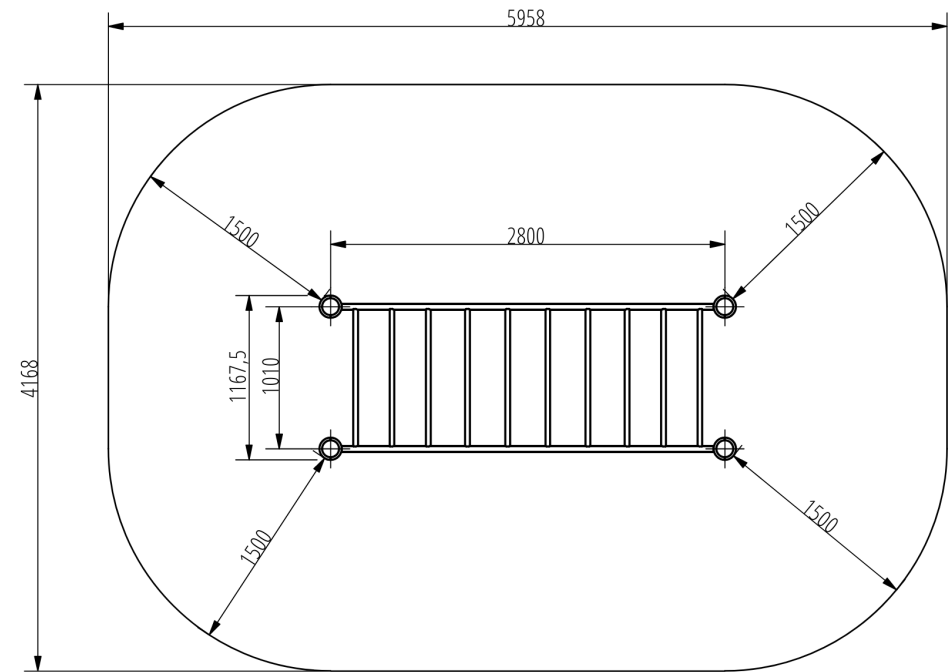

### Attributes

Product code	1-1-045
Certificate	EN 16630
Age group	14 + years
Capacity	2 people
Max. weight load	99 kg
Type	Calisthenics
Difficulty level	Hard

## Side View

## Plan View

## Technical specification

Safety surface area	Around 1,5 m radius
Net weight	58 kg
Material	S235
Critic fall height	1600 mm
Color options	

For more color options, discuss with your sales representative.