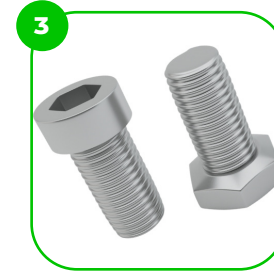

Material specification

The element is made of high quality S235 steel, which has been cleaned via sandblasting. A corrosion resistant powder coating finish is then applied. Also available with galvanized surface for even greater protection and longevity!

The clamp system allows for easy assembly and extreme stability.

The connecting elements are fastened with vandal-proof stainless steel screws and nuts.

The ends of the bars and posts are sealed with injection-moulded plastic caps.

BESTSTRONG

[beststrongworld](#) [beststrongworld](#) [global.beststrong.com](#) info@beststrong.com