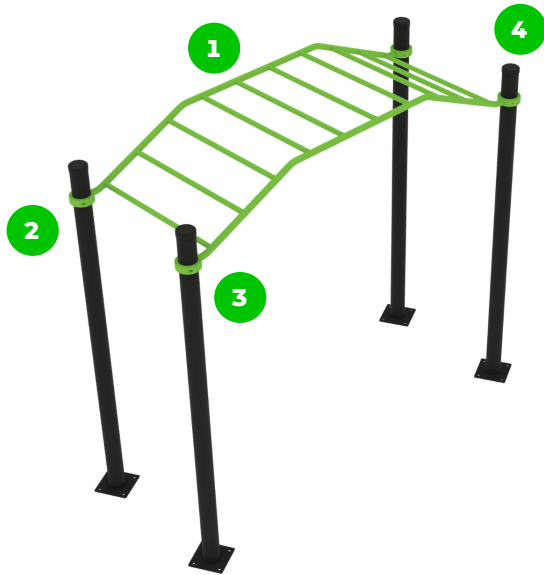

Material specification

The element is made of high quality S235 steel, which has been cleaned via sandblasting. A corrosion resistant powder coating finish is then applied. Also available with galvanized surface for even greater protection and longevity!

The clamp system allows for easy assembly and extreme stability.

The connecting elements are fastened with vandal-proof stainless steel screws and nuts.

The ends of the bars and posts are sealed with injection-moulded plastic caps.

BESTSTRONG

[beststrongworld](#) [beststrongworld](#) [global.beststrong.com](#) info@beststrong.com