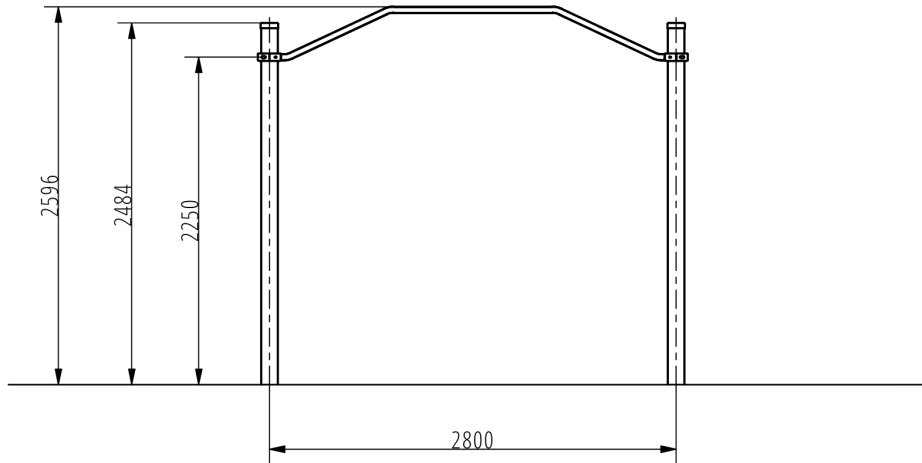

Side View

Plan View

Installation information

Number of installers (concrete)	At least 2 people
Total installation time (concrete)	60-120 min.
Number of installers (equipment)	At least 4 people
Total installation time (equipment)	30-60 min.
Excavation volume	0.8 m³
Concrete volume	0.8 m³
Size of the base structure	4pc 0,5 x 0,5 x 0,8 m
Anchoring options	In-ground or surface
In combined structures, the volume of concrete required varies.	

Technical specification

Safety surface area	Around 1,5 m radius
Net weight	58 kg
Material	S235
Critic fall height	1600 mm
Color options	

For more color options, discuss with your sales representative.

Warranty

Structure	10 years
Steel	5-10 years
Paint	2 years
Plastic	5-10 years
Rubber	1-3 years
Moving parts	2 years
Detailed information in the warranty document