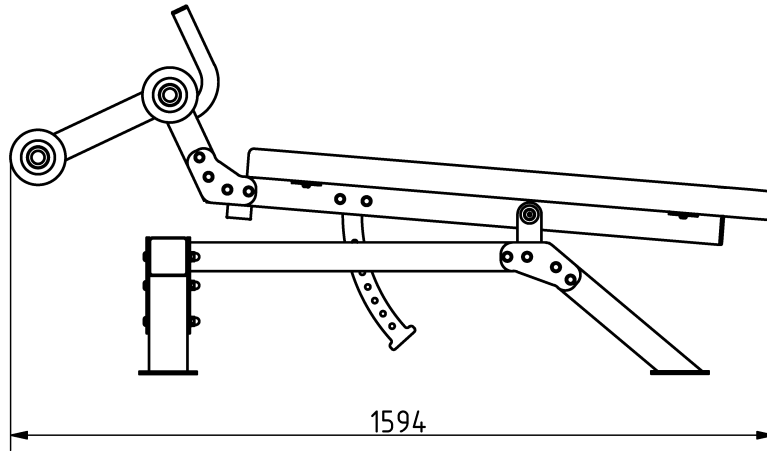

BESTRONG

[bestrongworld](#) [bestrongworld](#) [global.bestrong.com](#) info@bestrong.com