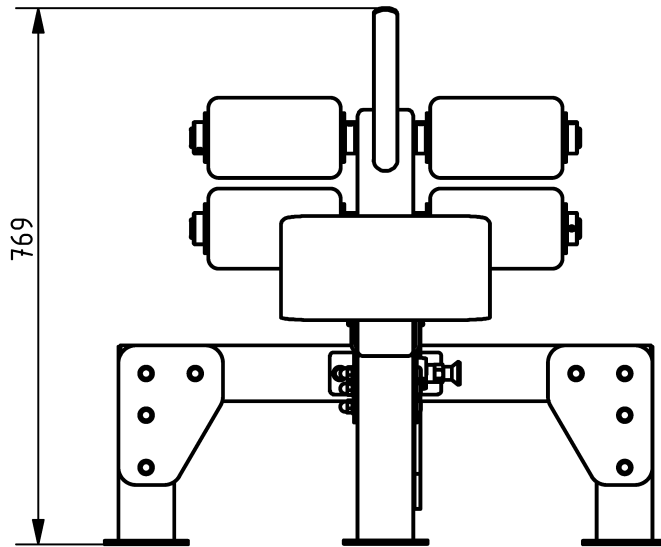

BESTRONG

[bestrongworld](#) [bestrongworld](#) [global.bestrong.com](#) info@bestrong.com