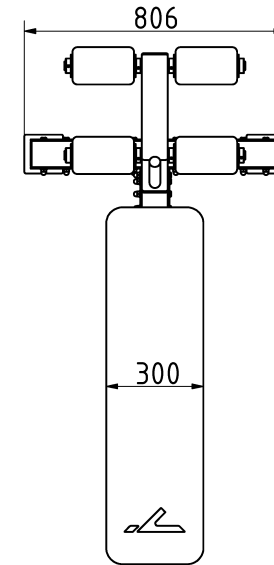

BESTRONG

[bestrongworld](#) [bestrongworld](#) [global.bestrong.com](#) info@bestrong.com