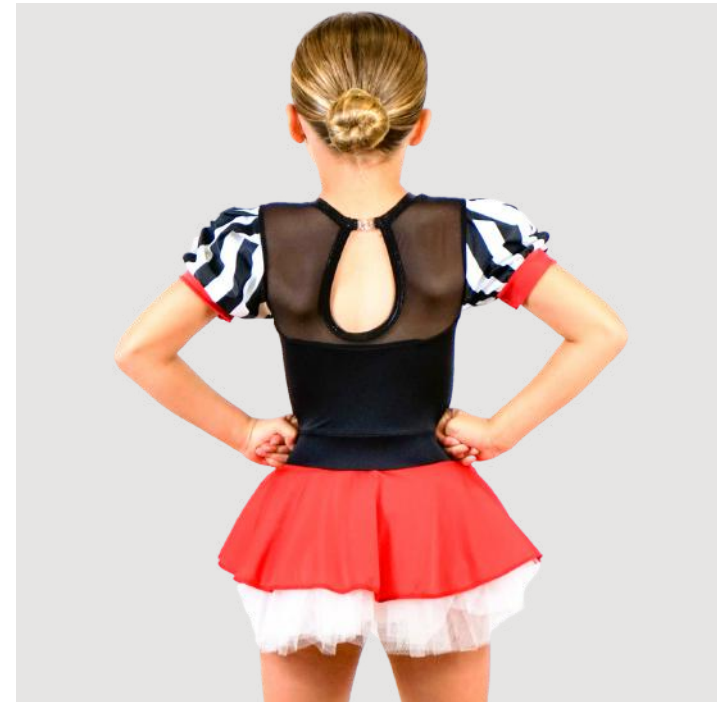

FUN, FUN, FUN

CH013

- 4 layer net skirt
- Dungaree style overlay
- Long sleeve high neck base
- Built in pants
- Keyhole back with clip fastening
- Looking to order 5 or more of this costume? Contact us today for exclusive Dance Teacher Discounts and the option to choose fabrics/colours

AHOY

CH014

- Pirate inspired costume
- Gold buckle belt detail
- Sweetheart line with mesh insert
- Capped puff sleeve
- Keyhole back with clip fastening
- 4 layer net skirt with built in pant
- Looking to order 5 or more of this costume? Contact us today for exclusive Dance Teacher Discounts and the option to choose fabrics/colours