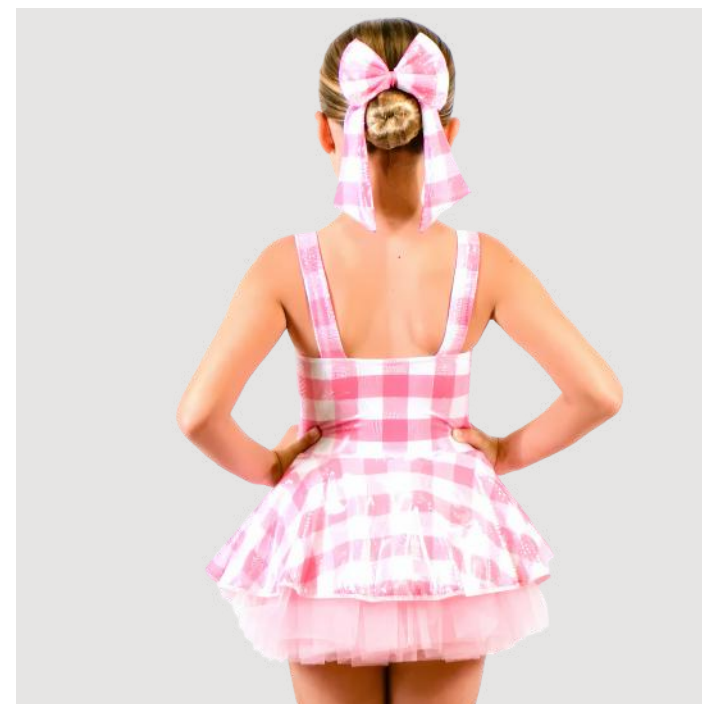

DOLLY

CH012

- 4 layer net dress with built in pants
- Belt detail with silver buckle
- Matching hair bow
- Looking to order 5 or more of this costume? Contact us today for exclusive Dance Teacher Discounts and the option to choose fabrics/colours