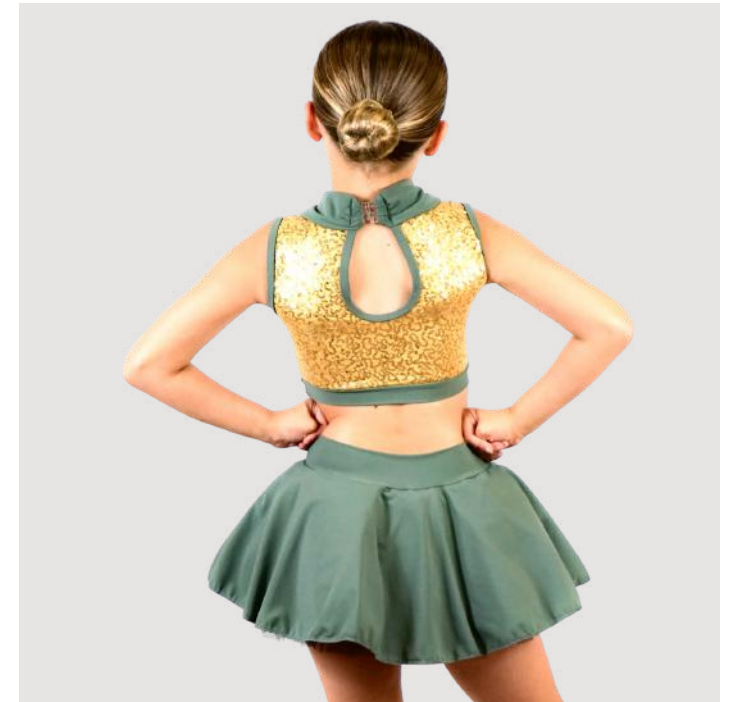

ORDER AS SEEN

[SHOP NOW](#)

LOOKING TO ORDER 5 OR MORE / CHANGE COLOURWAY

[CONTACT US](#)

BELLE

CH016

- Princess inspired costume
- Rose detail to front
- Sequin bodice with criss-cross binding detail
- Stretch mesh skirt
- Leotard base
- Matching bow
- Looking to order 5 or more of this costume? Contact us today for exclusive Dance Teacher Discounts and the option to choose fabrics/colours

ORDER AS SEEN

[SHOP NOW](#)

LOOKING TO ORDER 5 OR MORE / CHANGE COLOURWAY

[CONTACT US](#)

SNOW WHITE

CH017

- Princess inspired costume
- Sequin bodice with criss-cross binding detail
- Stretch mesh skirt
- Leotard base
- Matching bow
- Looking to order 5 or more of this costume? Contact us today for exclusive Dance Teacher Discounts and the option to choose fabrics/colours

ORDER AS SEEN

[SHOP NOW](#)

LOOKING TO ORDER 5 OR MORE / CHANGE COLOURWAY

[CONTACT US](#)

ATTENTION

CH018

- Two piece costume
- Sequin bodice cropped top
- Attached tie with collar
- Keyhole back with clip fastening
- 4 layer net skirt with built in pants
- Looking to order 5 or more of this costume? Contact us today for exclusive Dance Teacher Discounts and the option to choose fabrics/colours