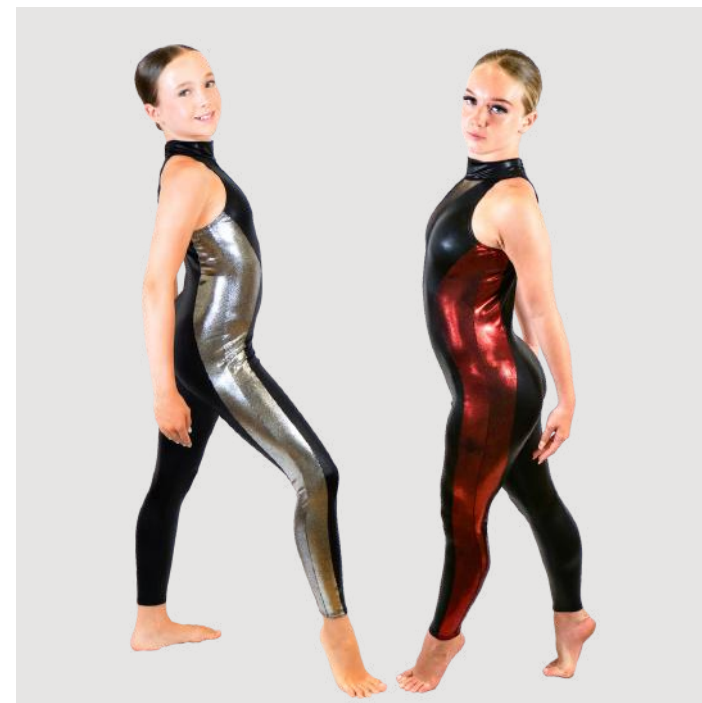

ORDER AS SEEN

[SHOP NOW](#)

LOOKING TO ORDER 5 OR MORE / CHANGE COLOURWAY

[CONTACT US](#)

HEAVENLY

LY004

- Attached 2 piece effect lyrical costume
- Camisole style top with attached mesh and applique
- Stretch mesh back skirt with cowl front detail
- Matching mesh sleeves and hair applique
- Looking to order 5 or more of this costume? Contact us today for exclusive Dance Teacher Discounts and the option to choose fabrics/colours