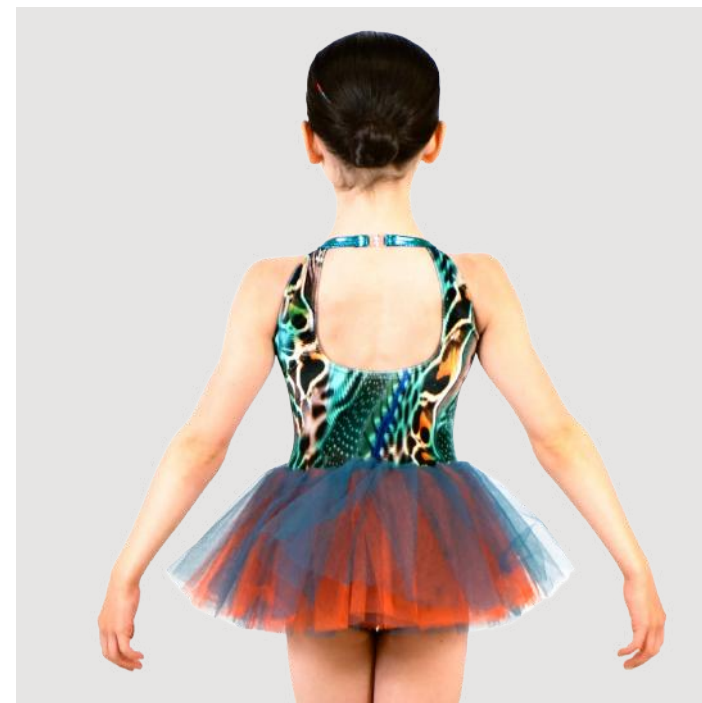

JUNGLE RHYTHM

MT006

- Raglan tutu dress with built in pants
- Narrow insert to front panel
- 4 layer net skirt
- Keyhole back with clip fastening
- Looking to order 5 or more of this costume? Contact us today for exclusive Dance Teacher Discounts and the option to choose fabrics/colours