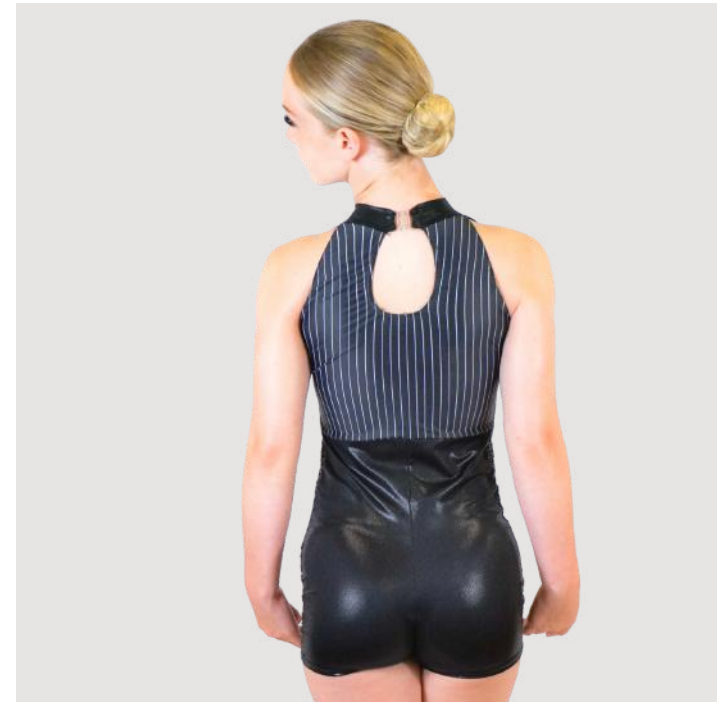

STAIGHTEN UP

CH026

- Unitard with collar and attached tie
- Sequin insert side panel shorts
- Keyhole back with clip fastening
- Looking to order 5 or more of this costume? Contact us today for exclusive Dance Teacher Discounts and the option to choose fabrics/colours