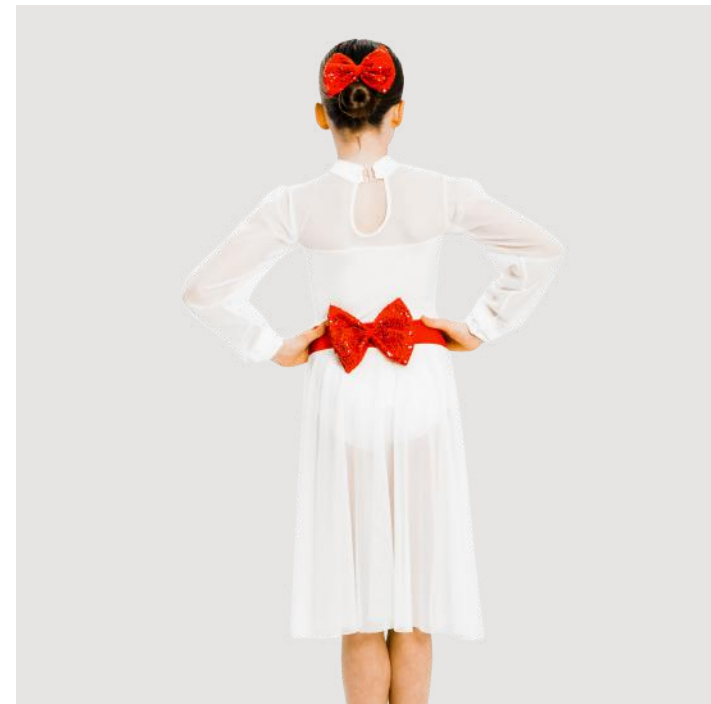

ORDER AS SEEN

[SHOP NOW](#)

LOOKING TO ORDER 5 OR MORE / CHANGE COLOURWAY

[CONTACT US](#)

PRACTICALLY PERFECT

CH020

- Popper button detail to front
- Zip closure
- Long sleeve faux blazer bodice with poppers
- 4 layer net skirt with peplum overlay
- Attached bow tie
- Matching hair bow
- Looking to order 5 or more of this costume? Contact us today for exclusive Dance Teacher Discounts and the option to choose fabrics/colours

ORDER AS SEEN

[SHOP NOW](#)

LOOKING TO ORDER 5 OR MORE / CHANGE COLOURWAY

[CONTACT US](#)

TOOT SWEET

CH021

- Long sleeved character costume
- Sweetheart leotard base
- Keyhole back with clip fastening
- Contrasting belt with attached bow
- Matching hair bow
- Looking to order 5 or more of this costume? Contact us today for exclusive Dance Teacher Discounts and the option to choose fabrics/colours