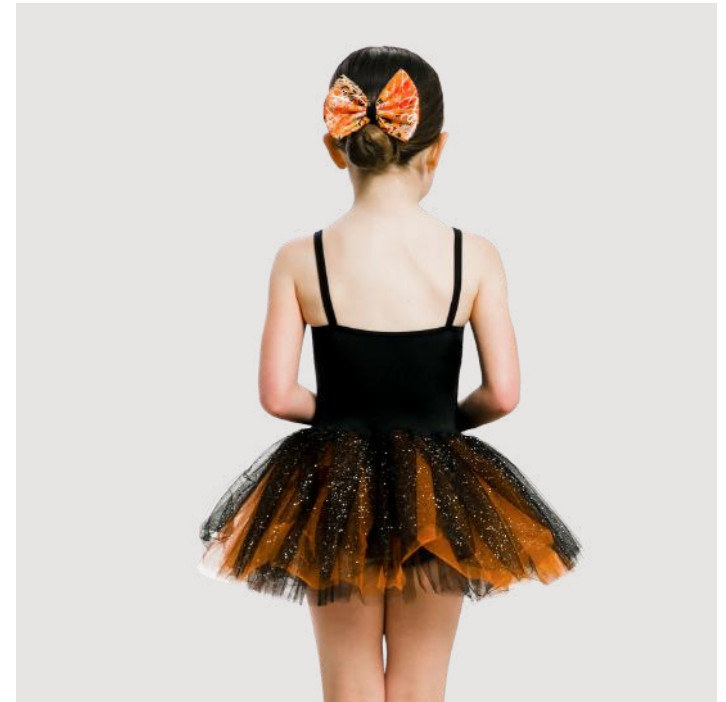

ORDER AS SEEN

[SHOP NOW](#)

LOOKING TO ORDER 5 OR MORE / CHANGE COLOURWAY

[CONTACT US](#)

ROAR

MT005

- Camisole tutu style dress with built in pants
- Centre front panel insert
- 4 layer net skirt
- Matching hair bow
- Looking to order 5 or more of this costume? Contact us today for exclusive Dance Teacher Discounts and the option to choose fabrics/colours