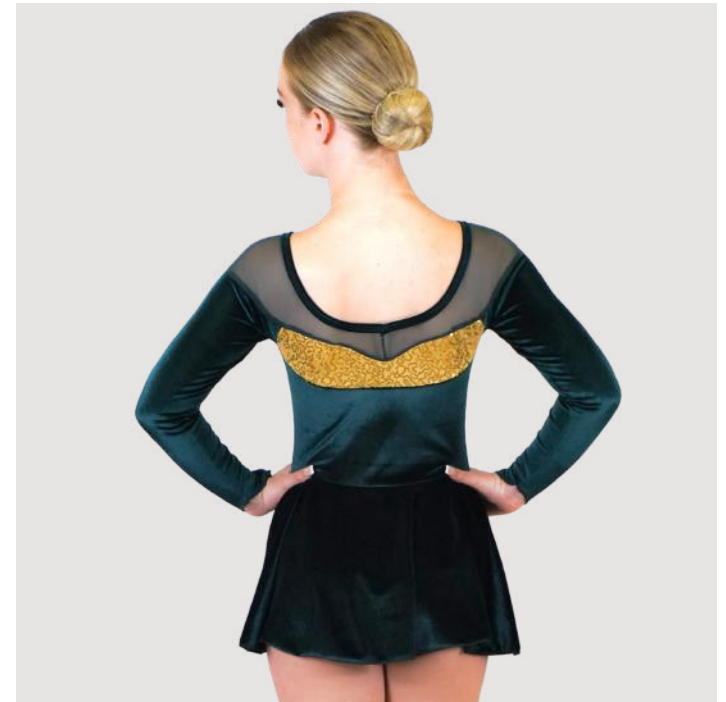

ORDER AS SEEN

[SHOP NOW](#)

LOOKING TO ORDER 5 OR MORE / CHANGE COLOURWAY

[CONTACT US](#)

RAZZLE DAZZLE

CH024

- Full sequin bodice
- Camisole style leotard base with sweetheart neckline
- 2 layer stretch fringe skirt
- Matching gloves and choker
- Looking to order 5 or more of this costume? Contact us today for exclusive Dance Teacher Discounts and the option to choose fabrics/colours