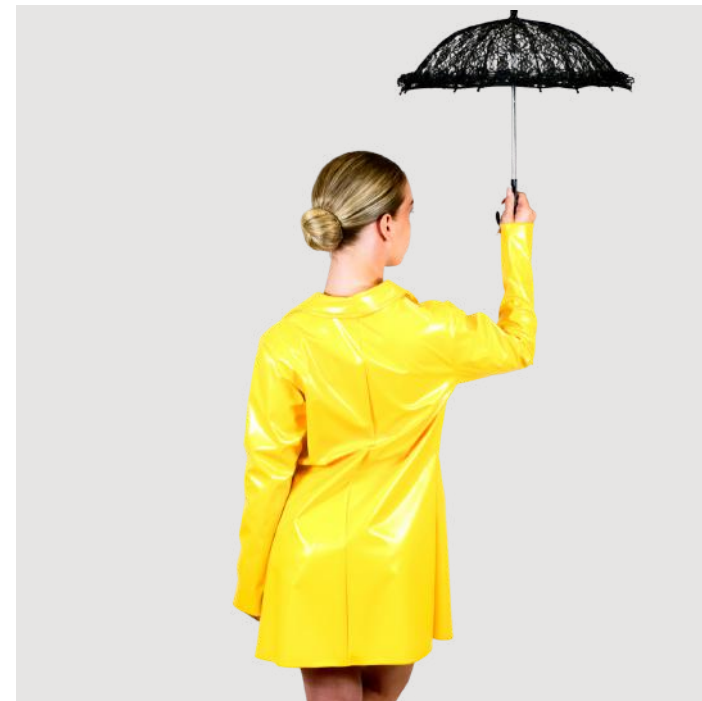

SINGING IN THE RAIN

CH023

- PVC style jacket with collar
- Popper closure
- Umbrella not included
- Looking to order 5 or more of this costume? Contact us today for exclusive Dance Teacher Discounts and the option to choose fabrics/colours