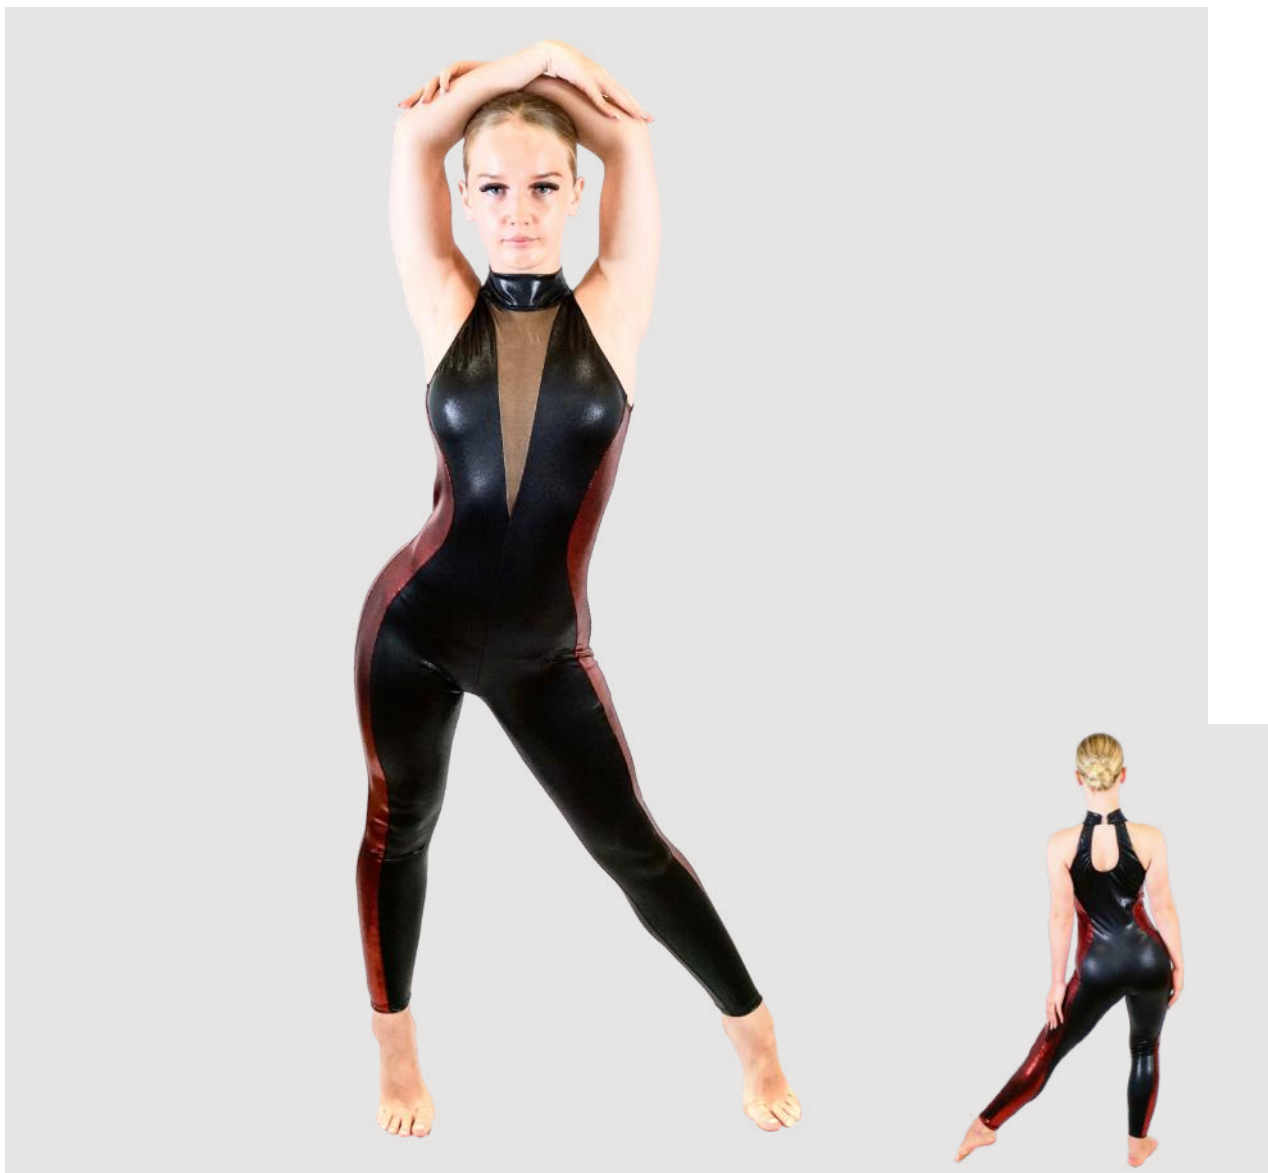

ORDER AS SEEN

[SHOP NOW](#)

LOOKING TO ORDER 5 OR MORE / CHANGE COLOURWAY

[CONTACT US](#)

HEAVENLY

LY004

- Attached 2 piece effect lyrical costume
- Camisole style top with attached mesh and applique
- Stretch mesh back skirt with cowl front detail
- Matching mesh sleeves and hair applique
- Looking to order 5 or more of this costume? Contact us today for exclusive Dance Teacher Discounts and the option to choose fabrics/colours