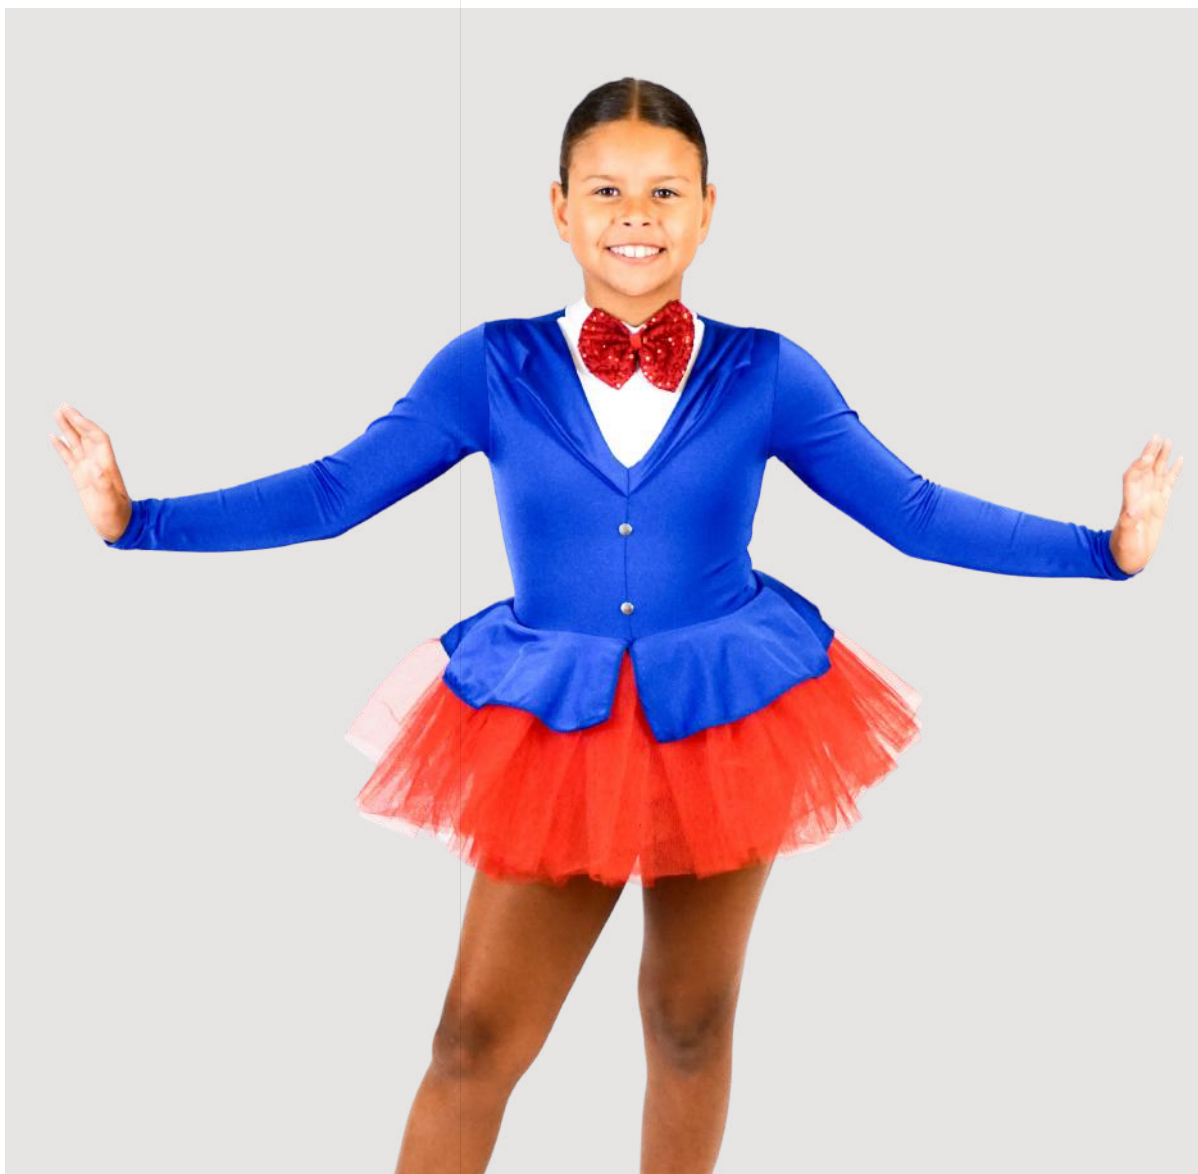

ORDER AS SEEN

[SHOP NOW](#)

LOOKING TO ORDER 5 OR MORE / CHANGE COLOURWAY

[CONTACT US](#)

SALUTE

CH019

- Unitard with zip closure
- Contrasting sequin belt with buckle
- Sequin collar with attached tie
- 3/4 length sleeves with binding detail
- Looking to order 5 or more of this costume? Contact us today for exclusive Dance Teacher Discounts and the option to choose fabrics/colours