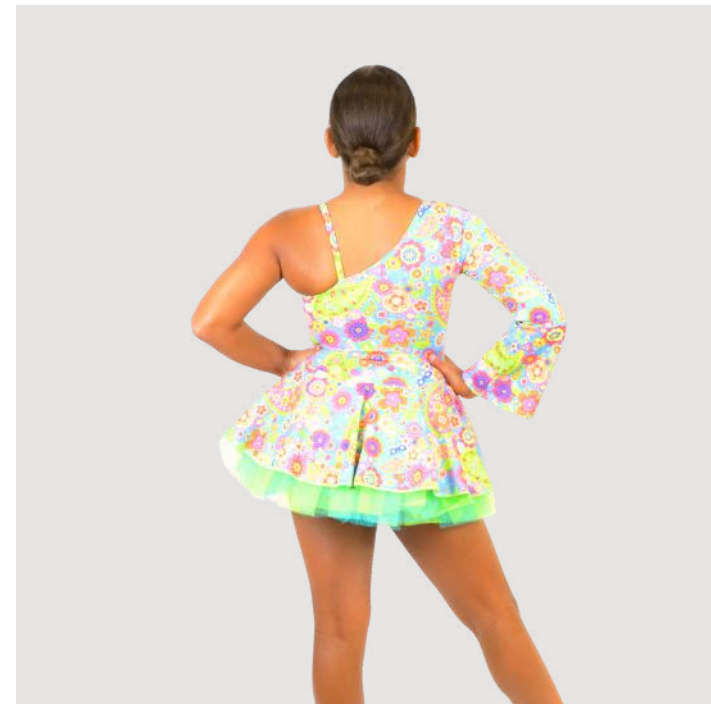

HIPPIE CHICK

CH022

- Dress with built in pants
- 4 layer net skirt
- Single arm with flared sleeve
- Looking to order 5 or more of this costume? Contact us today for exclusive Dance Teacher Discounts and the option to choose fabrics/colours