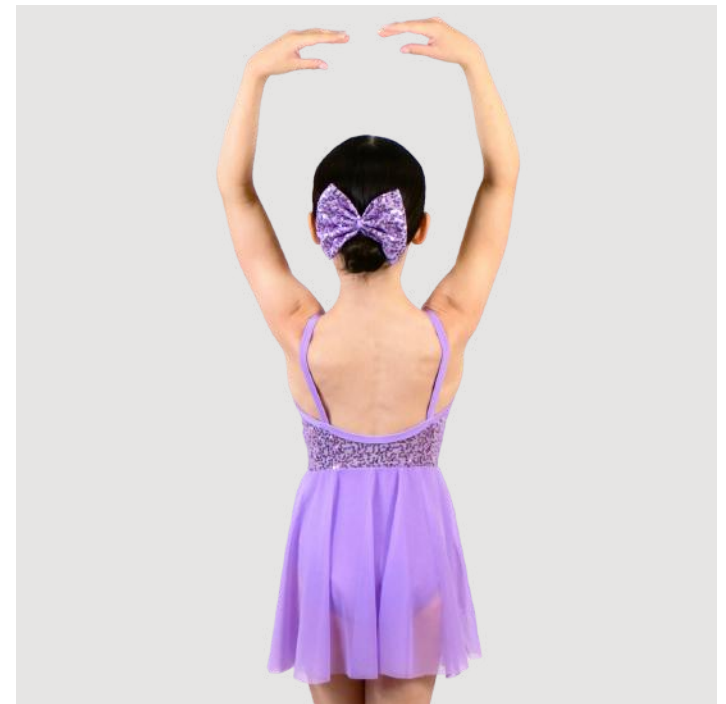

LILLY

LY009

- Camisole lyrical dress with built in leotard base
- Mesh and bow detail to front
- Sweetheart neckline
- Full circular stretch mesh skirt
- Matching hair bow
- Looking to order 5 or more of this costume? Contact us today for exclusive Dance Teacher Discounts and the option to choose fabrics/colours