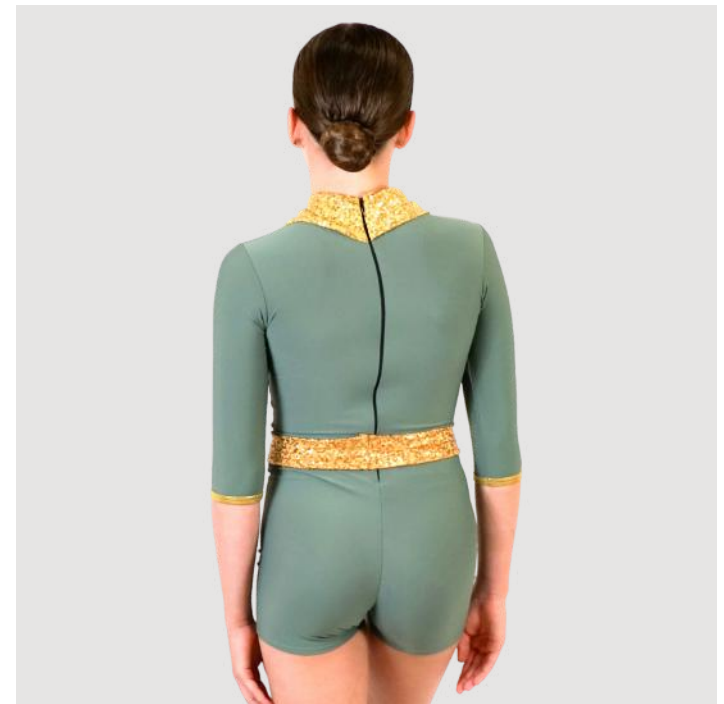

SALUTE

CH019

- Unitard with zip closure
- Contrasting sequin belt with buckle
- Sequin collar with attached tie
- 3/4 length sleeves with binding detail
- Looking to order 5 or more of this costume? Contact us today for exclusive Dance Teacher Discounts and the option to choose fabrics/colours