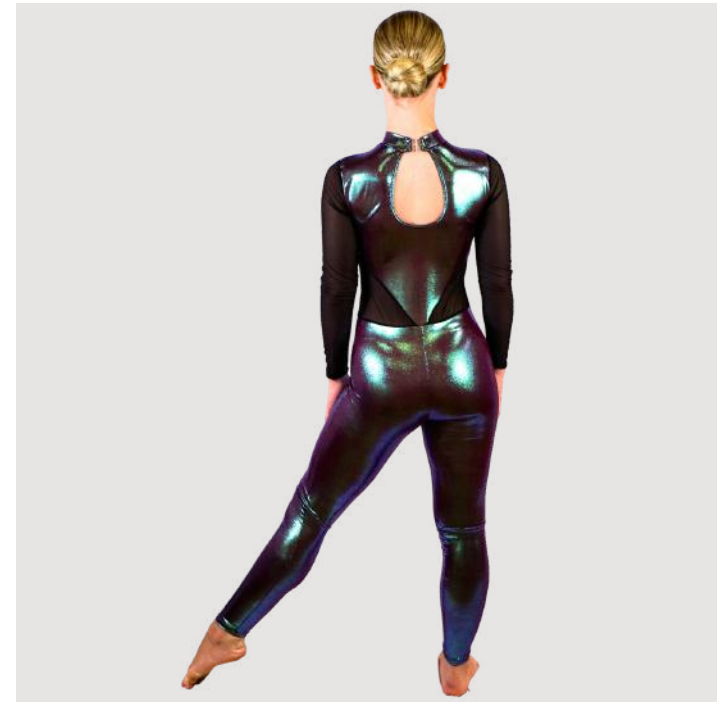

TOXIC

AC005

- Catsuit with lined cut in V front detail
- Keyhole back with clip fastening
- Long mesh sleeves
- Looking to order 5 or more of this costume? Contact us today for exclusive Dance Teacher Discounts and the option to choose fabrics/colours