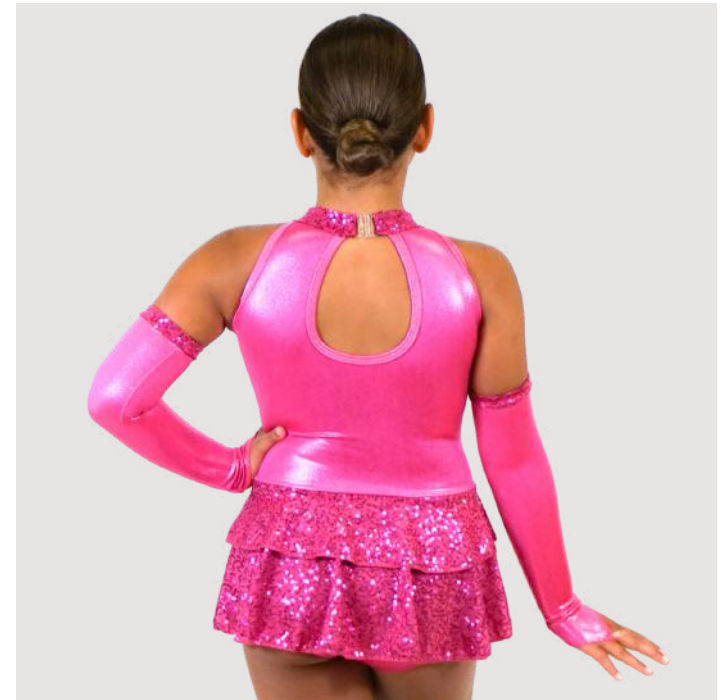

BORN TO PERFORM

MT010

- Leotard with attached 2 layer open front peplum skirt
- Attached bow detail to front
- Matching finger point gloves
- Keyhole back with clip fastening
- Looking to order 5 or more of this costume? Contact us today for exclusive Dance Teacher Discounts and the option to choose fabrics/colours