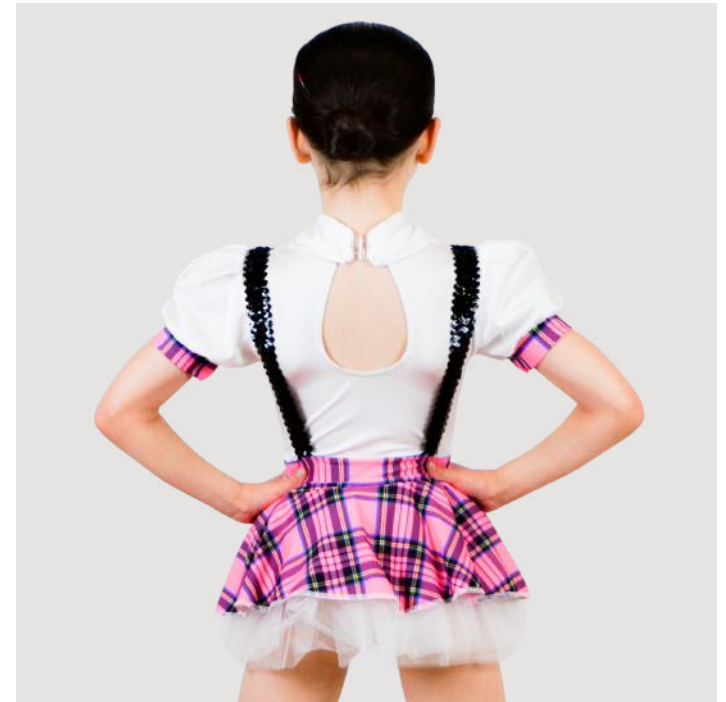

NAUGHTY

CH015

- Puffed sleeves
- 2 Layer net skirt with overlay
- Built in pants
- Sequin braces
- Attached tie with buckle
- Keyhole back with clip fastening
- Looking to order 5 or more of this costume? Contact us today for exclusive Dance Teacher Discounts and the option to choose fabrics/colours