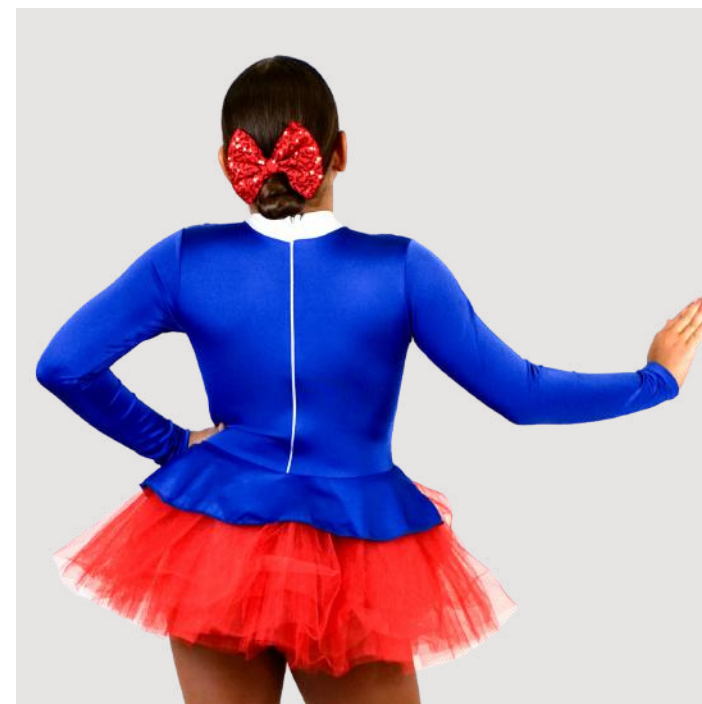

PRACTICALLY PERFECT

CH020

- Popper button detail to front
- Zip closure
- Long sleeve faux blazer bodice with poppers
- 4 layer net skirt with peplum overlay
- Attached bow tie
- Matching hair bow
- Looking to order 5 or more of this costume? Contact us today for exclusive Dance Teacher Discounts and the option to choose fabrics/colours