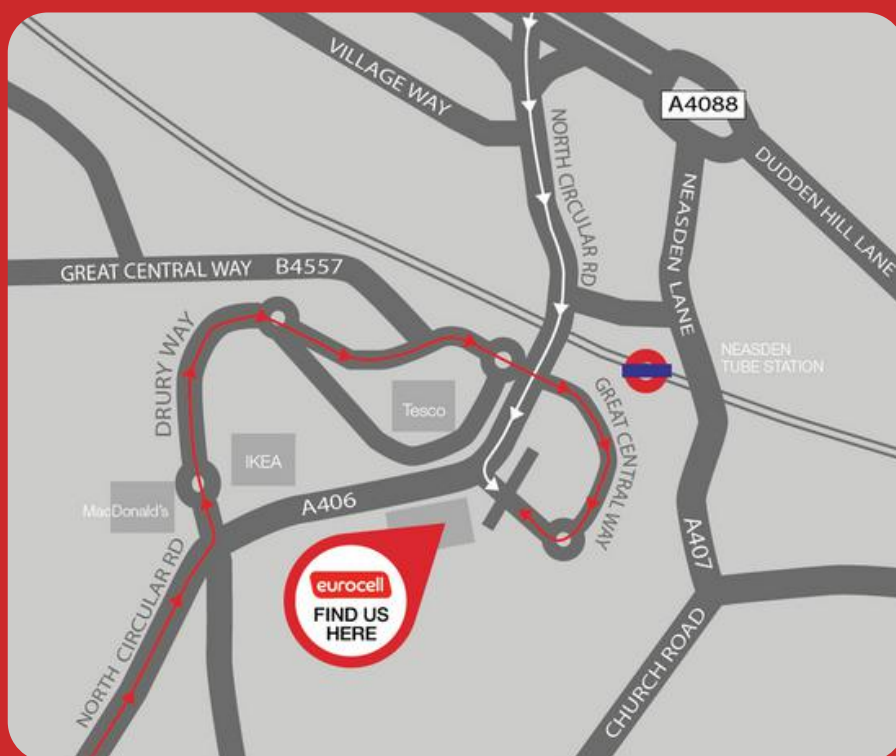

POLYFRAME

ECOSCAPE.
UK

eurocell

Unit 7 Wembley Trade Park, 390 North Circular Road, Wembley, NW10 0JF

EUROCELL WEMBLEY BRANCH NOW BIGGER AND BETTER

Open 6 days a week

📍 WEMBLEY

Unit 7 Wembley Trade Park,
390 North Circular Road, Wembley NW10 0JF