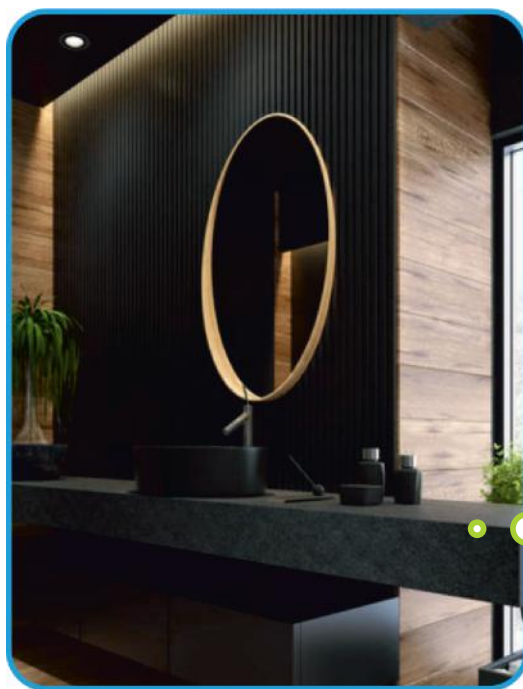

If you are seeking something a little different for your reception, foyer, hallway, kitchen or bathroom, then *Splasharama* products are worth considering. These creative and decorative panels bring art to plain walls. We supply glass and acrylic products, with a full colour image which can be removed when you are next looking for a change. The panels are easy to fit and are robust. We offer a print only option for self fitting and the complete finished panel delivered and installed. **Ask for further details*

Amazing artworks to brighten any room.