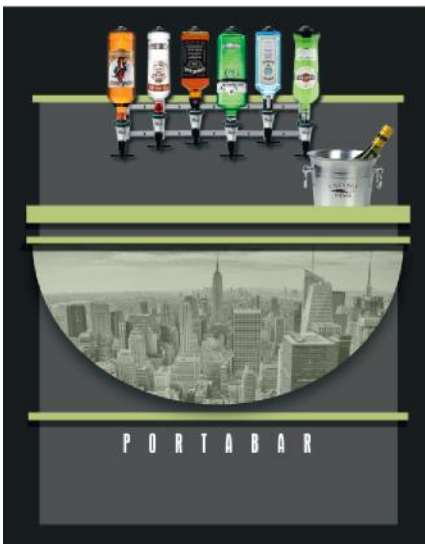

ILLUSTRATION SERVICE

Our creative skills also include pictorial, technical, airbrush and architectural illustration. From cartoons to exploded machine parts to aid assembly or explain a process, we offer the full range. Today, we also offer digital illustration and flow charts.