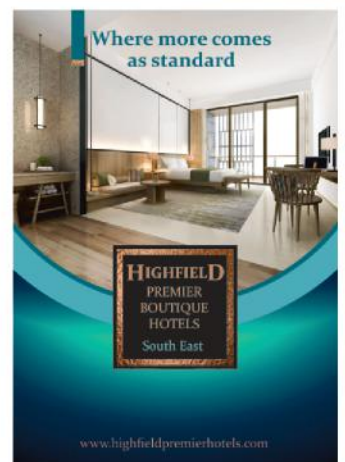

teglandesignassociates
www.teglandesign.co.uk

BESPOKE DISPLAY ITEMS

BESPOKE

We have our own woodwork facility and are able to produce a variety of bespoke display cases, counters, bars and furniture, using new and recycled materials. Our product skills include timber, steel and acrylic fabrication. You will see our work within:- the Celtic Manor Resort, Bristol and Cardiff Airports, Penderyn Distillery, Browns Hotel and many restaurants, cafes and bars.