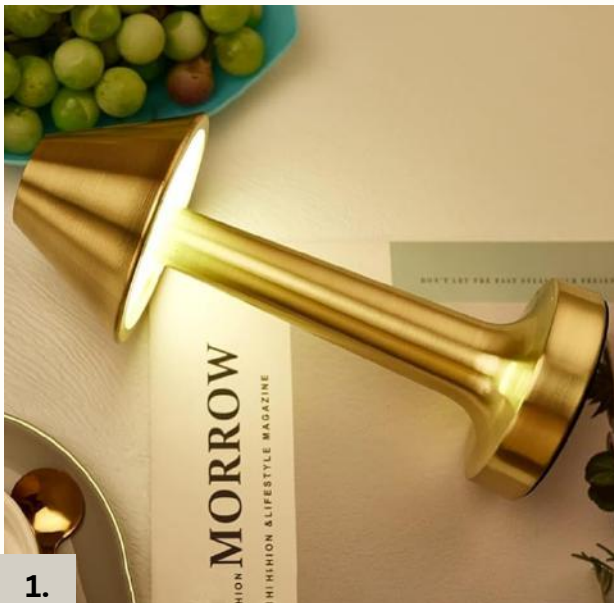

BEST SELLERS

Our best-seller products are in a league of their own - combining superior design, functionality, and style. Shop now and experience the difference for yourself!

1.

LUMEN

Material: Aluminum+resin
CCT: 3000k+6000K
USB Charger
Switch: Head touching and stepless dimming
Battery: 2000mA

2.

GLEAM

Material: Aluminum+resin
CCT: 3000k+6000K
Body color: Black and White
Battery: 1800mA
Time of endurance: 10-15hours
Switch: Bottom

3.

ZENITH

CCT: 3000k+6000K
Body color: Black and White
Battery: 2000mA
Time of endurance: 6-10hours
Switch: Head touching and stepless dimming

4.

GLAD & TONIC

CCT- 3colors Touching
Material- Acrylic
Charger- USB charge
Battery: 2000mA
Time of endurance-6-10hours