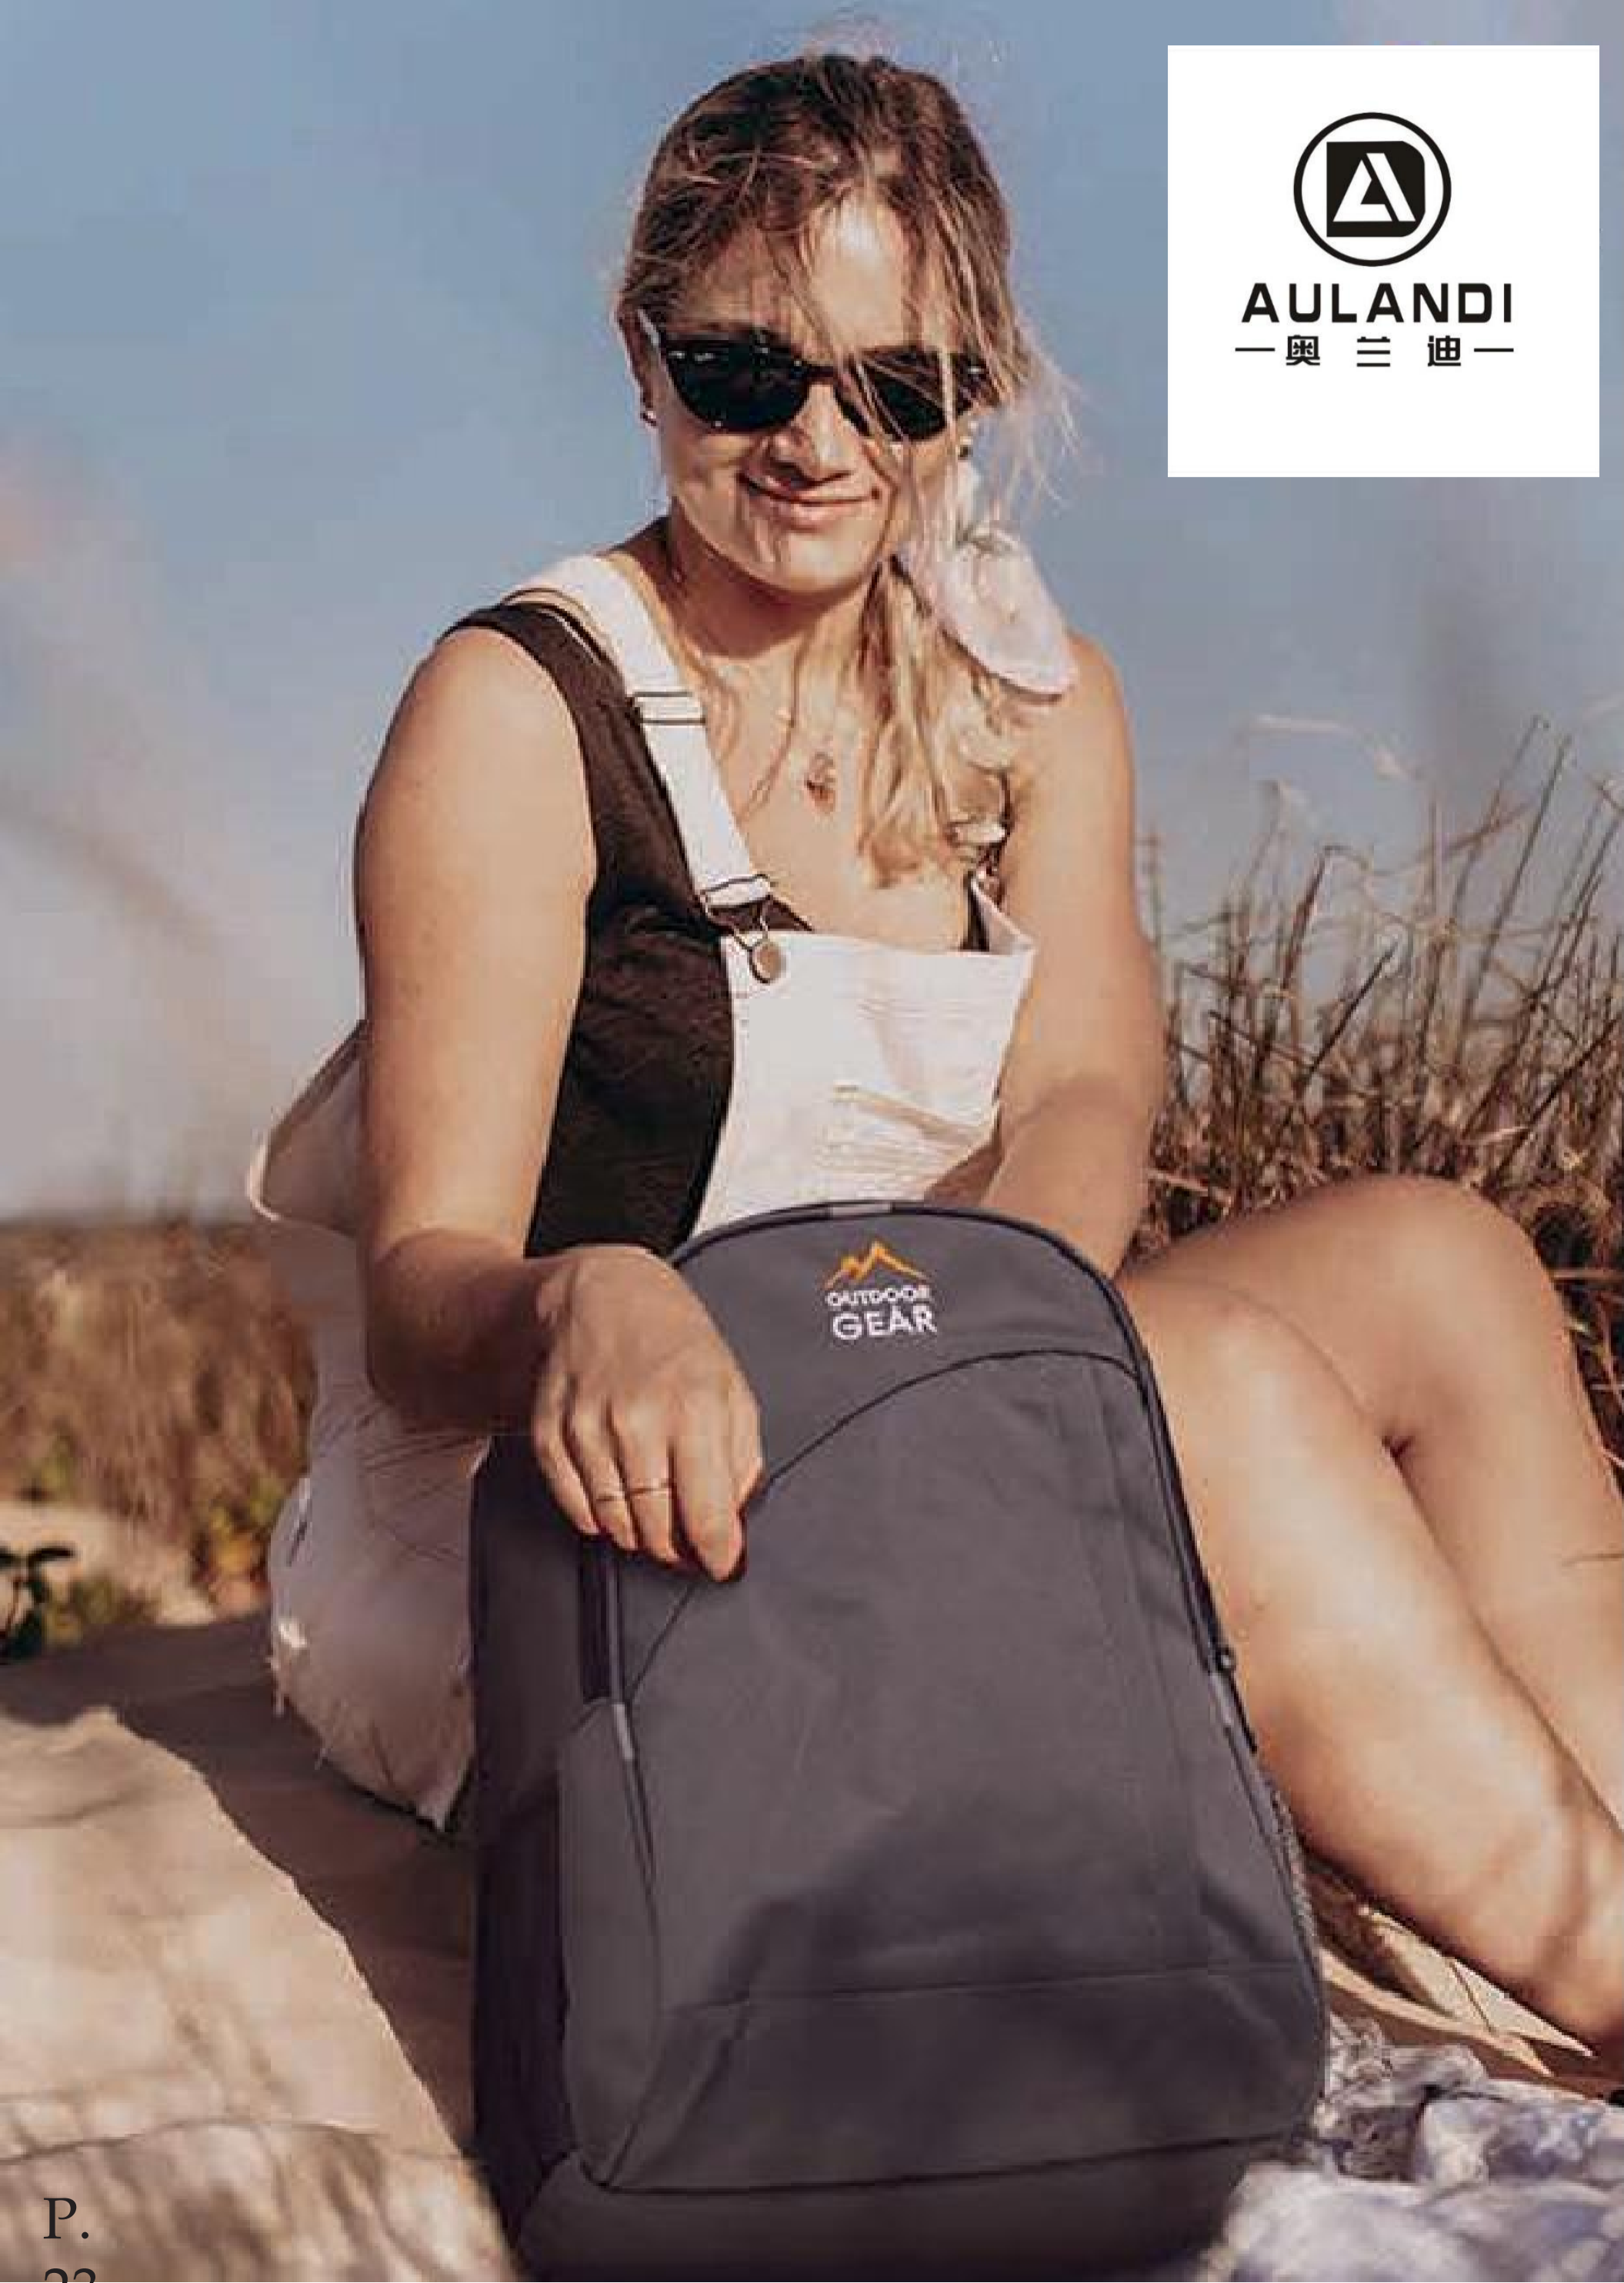

Bunny

Dots

Princess

Style No: 7221

- 900D Polyester Nylon
- Padded Back & Padded Strap
- Reflective Printing  
46x32x18cm

- Multi Compartments
- Full Lining
- Dimensions:

(Grey)

(Black)