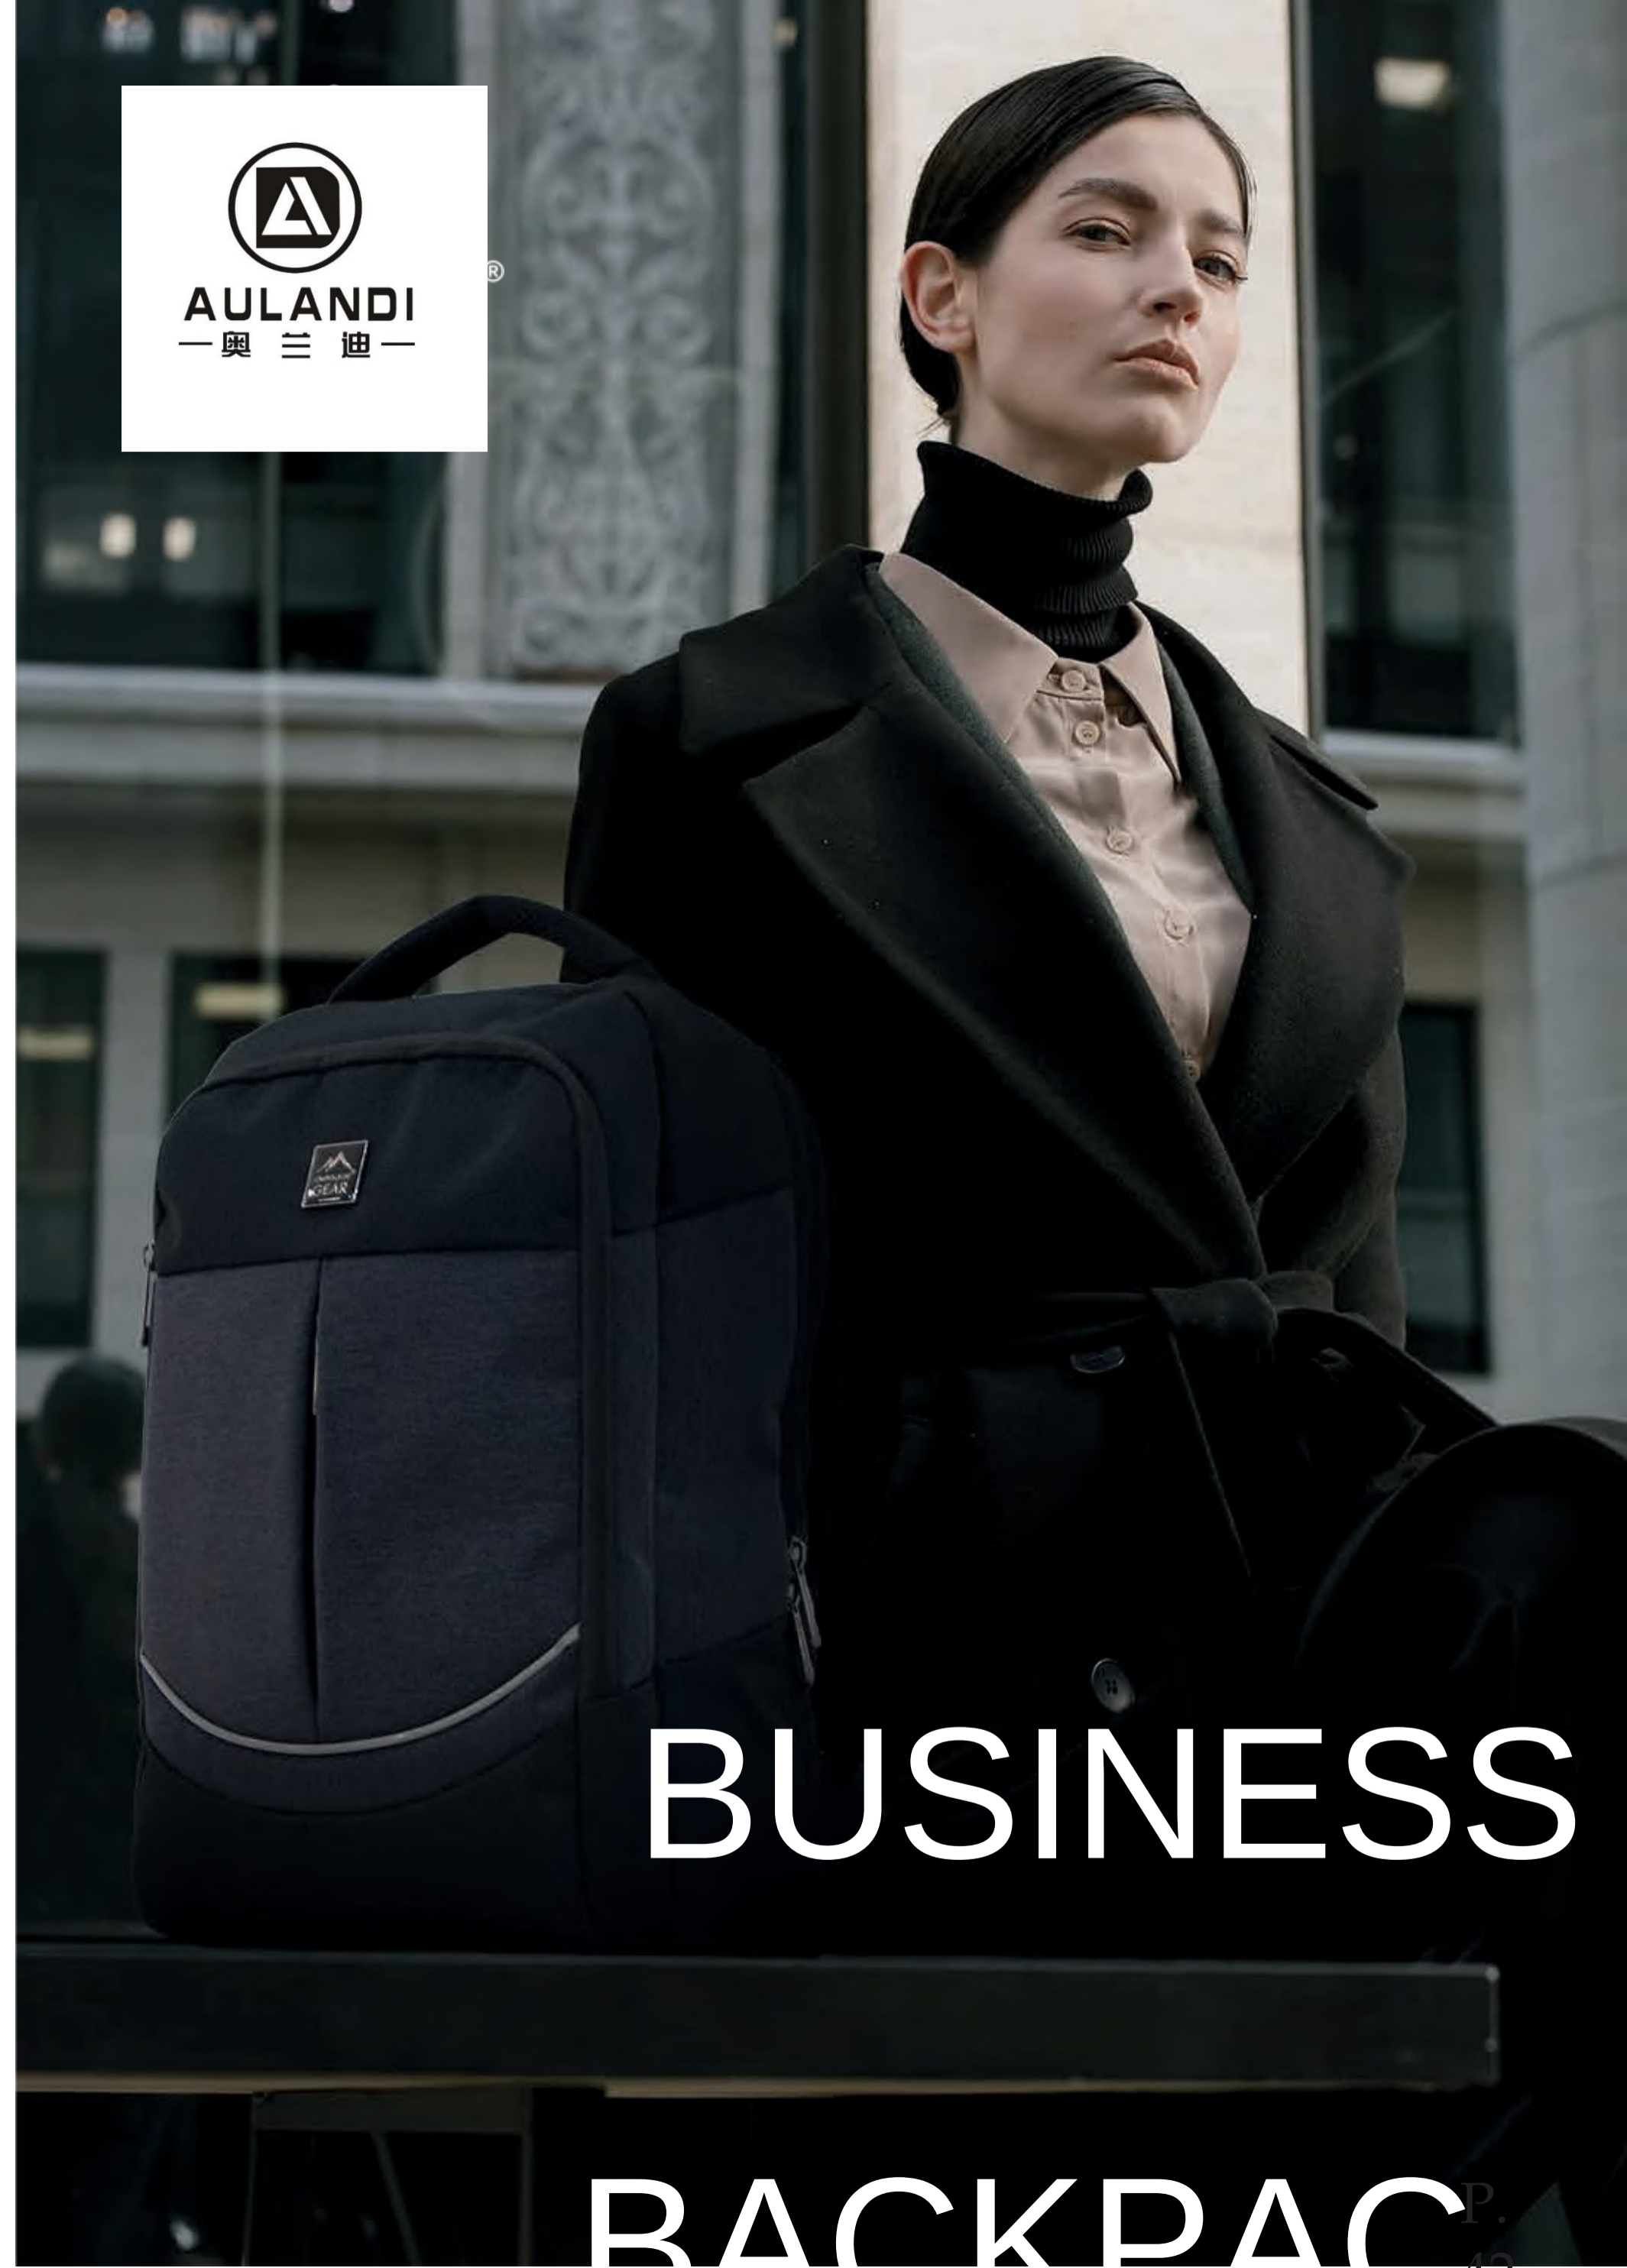

BUSINESS

BACKPACK

Style No: 2611

- Waterproof Ballistic Material
- Airflow Back System
- Dimensions: 47x34x22cm
- 15.6 Laptop Compartment
- Luggage Attachment Strap

(Navy)

(Black)

(Olive)

AULANDI  
—奧三迪—