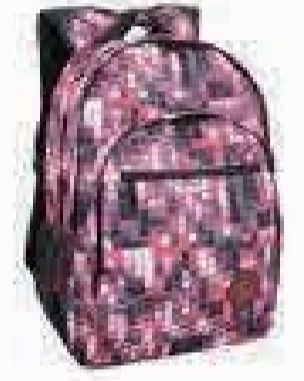

(Red)

(Grey)

(Blue)

Style No: 7009

- 900D Printed Polyester Material  
Organiser Compartment
- Airflow Padded Back System  
Wishbone Padded Strap
- Dimensions: 32x24x44cm

(Black)

(Blue)

(Red)