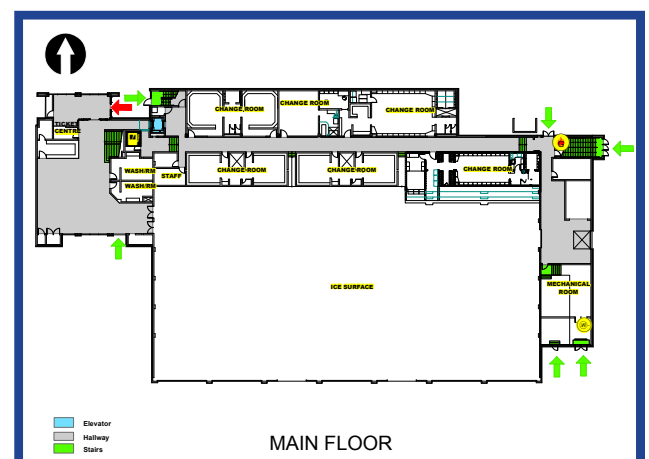

Features

- NHL regulation size ice surface
- 978 spectator capacity
- Six athlete changerooms and secure officials room
- Accessible washrooms and wheelchair seating via elevator
- 170+ parking capacity