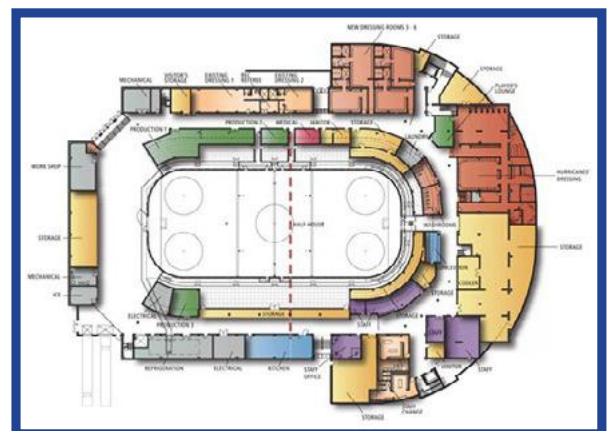

Past Events

- 2024 Western Slam Men's NCAA Division 1 Basketball
- 2022 Tim Horton's Brier - Canada's Men's Curling Championship
- 2018 Canadian Trampoline Gymnastics Championship
- 2015 Skate Canada International
- Annual PBR Elite Cup Series