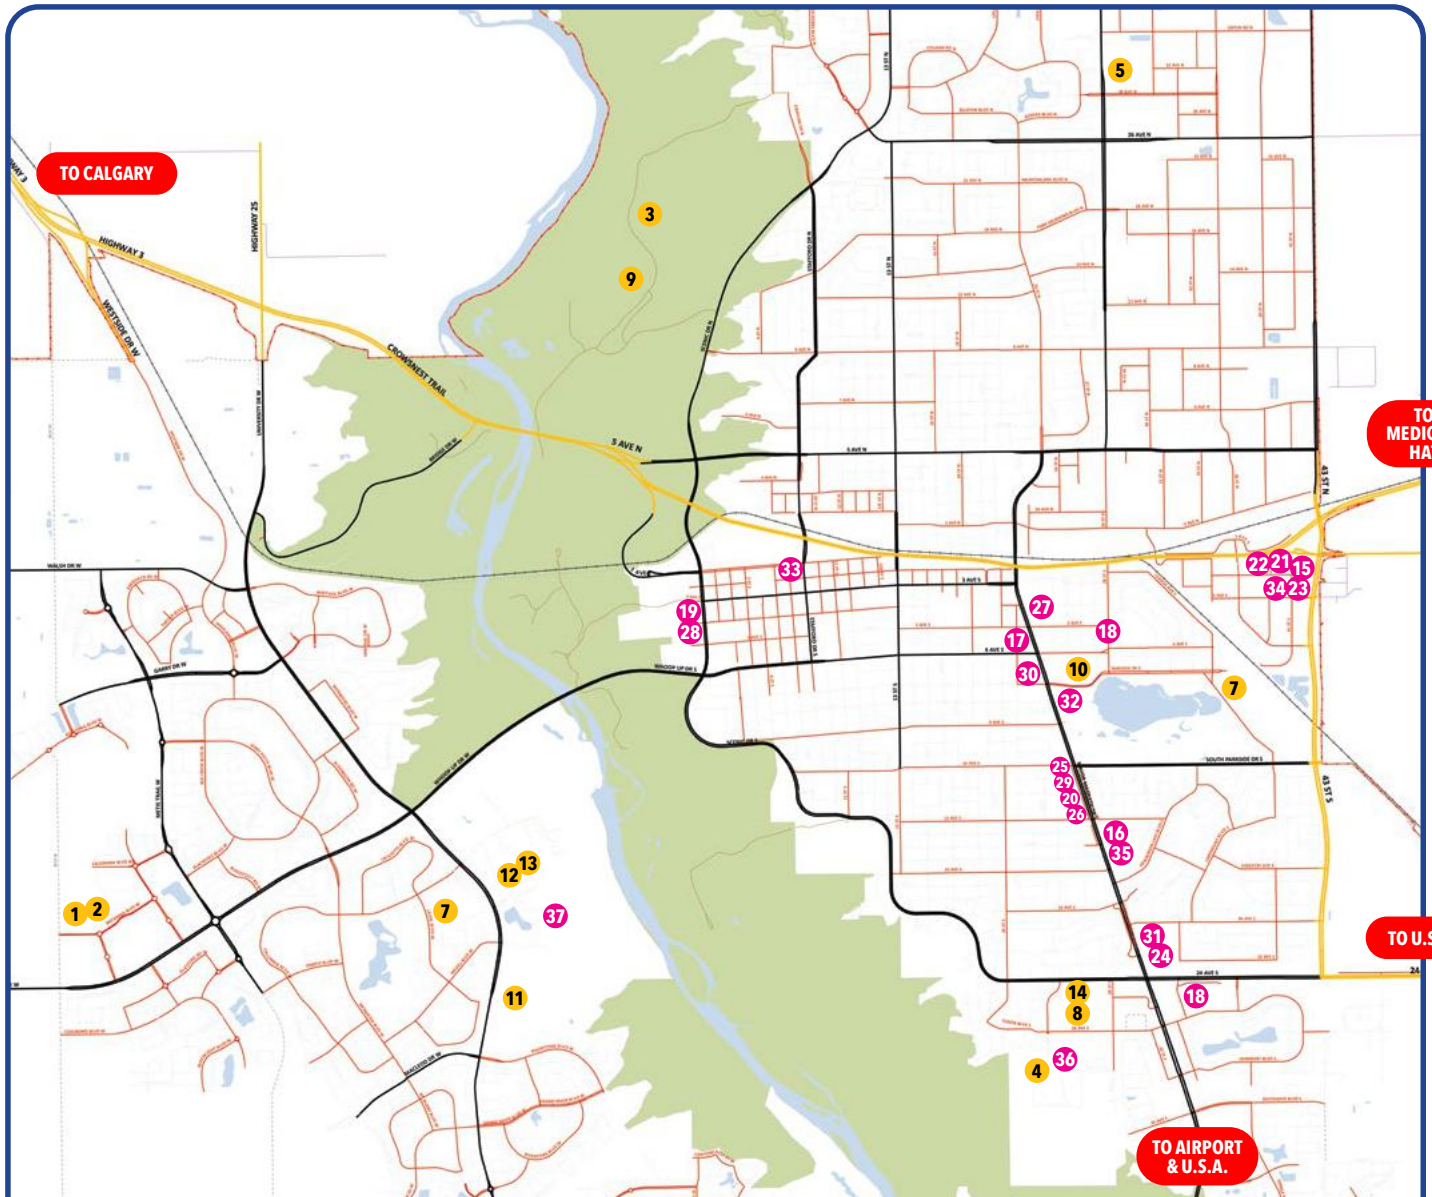

CITY MAP

Key

- **Highway** ——— Yellow line
- **Arterial** ——— Black line
- **Collector** ——— Red line

Feature Sports Facilities

- **1** Cavendish Farms Centre - Curling
- **2** Cavendish Farms Centre - Arena
- **3** Lethbridge Fish and Game Shooting Sports Facility
- **4** Lethbridge Polytechnic Val Mattiotti Gymnasium
- **5** Lethbridge Sports Park
- **6** Lethbridge Trade & Convention Centre
- **7** Nicholas Sheran Ice Centre
- **8** Servus Sports Centre
- **9** Softball Valley
- **10** Spitz Stadium
- **11** University of Lethbridge Community Sports Stadium
- **12** University of Lethbridge Co-op Centre for Sport & Wellness
- **13** University of Lethbridge Max Bell Regional Aquatic Centre
- **14** VisitLethbridge.com Arena

Accommodations

- **15** Best Western Plus
- **16** Chinook Motel
- **17** Coast Lethbridge
- **18** Comfort Inn
- **19** Days Inn
- **20** Econo Lodge Inn
- **21** Fairfield Inn
- **22** Hampton Inn
- **23** Holiday Inn Express
- **24** Holiday Inn Lethbridge
- **25** Knights Inn
- **26** Motel 6
- **27** Sandman Hotel
- **28** Sandman Signature Lodge
- **29** Super 8
- **30** Superlodge Lethbridge
- **31** SureStay Plus Hotel
- **32** Travelodge
- **33** Wingate
- **34** Quality Inn
- **35** Ramada
- **36** Lethbridge Polytechnic
- **37** Lux Hotel University of Lethbridge