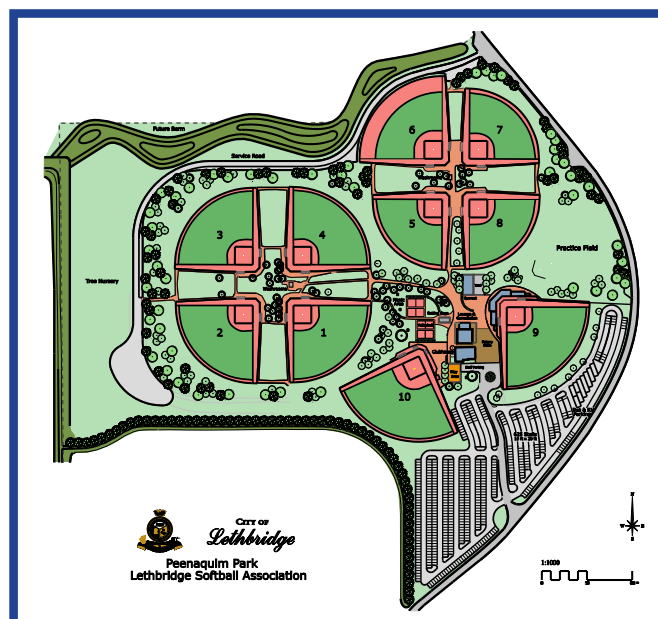

Past Events

- 2018 Softball Canada Canadian Championships
- 2015 NSA Canada Co-Ed Slo-Pitch World Series
- 2012 Alberta Summer Games - Beach Volleyball and Softball
- 2009 Softball Canada Canadian Championships