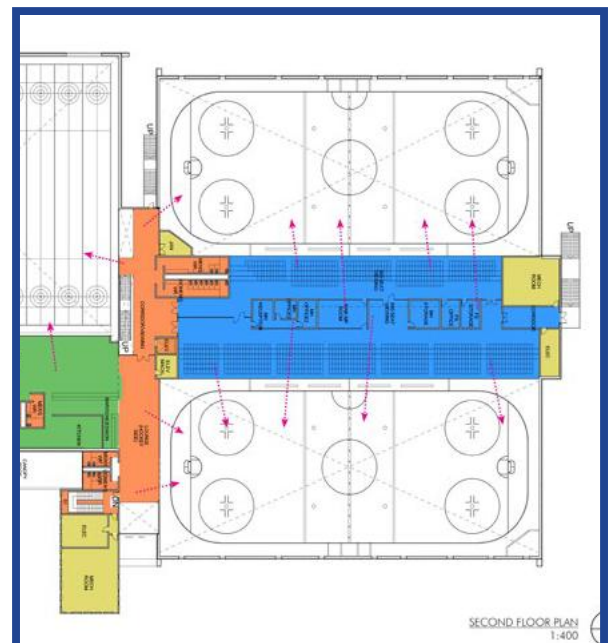

Past Events

- 2024 University Ringette Challenge Cup
- 2022 Alberta Treaty Hockey Tournament
- 2017 World Mixed Doubles Curling Championships
- Annual Bridge Bolt Speed Skating
- Annual Skate Canada: AB NT NU Star Series #4