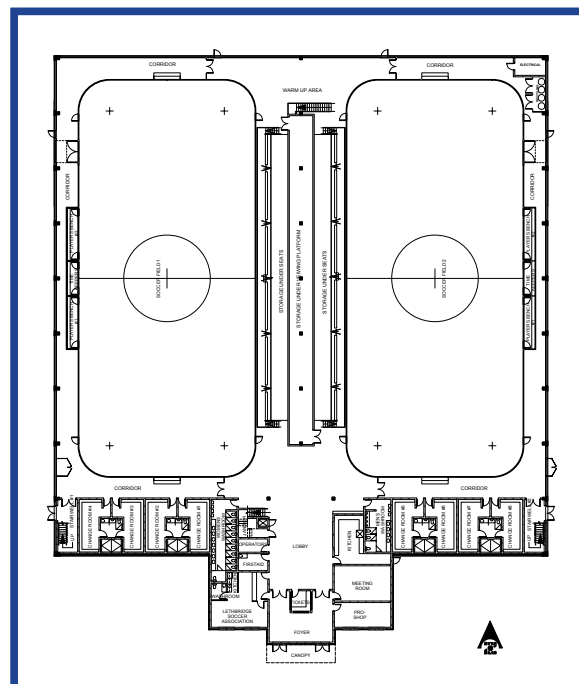

Features

- Two 16,000 sq ft indoor soccer pitches
- One outdoor grass pitch
- 1,000 spectator seating capacity
- Accessible parking and washrooms, elevator, and wheelchair seating
- 250 parking capacity