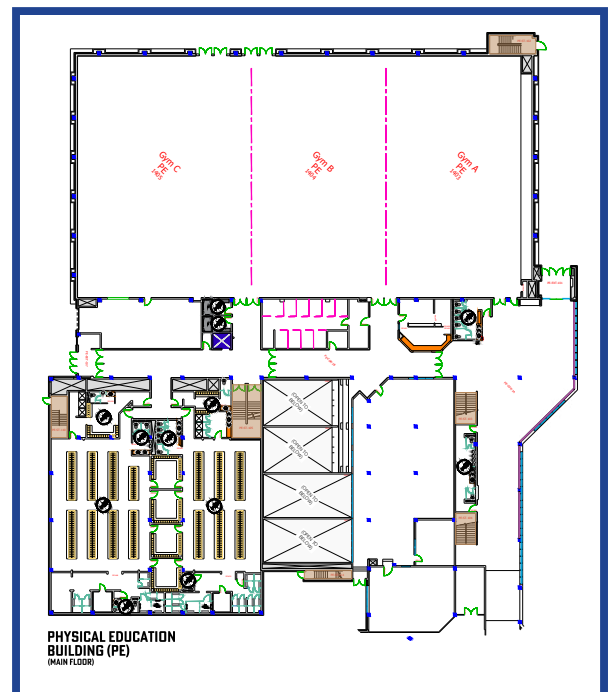

Past Events

- 2024 ACAC Women's Volleyball Championships
- 2024 ProAm Squash Tournament
- 2023 ACAC Women's Basketball Championships
- 2019 ACAC Futsal Championships
- 2018 High School Cheerleading Provincial Championships