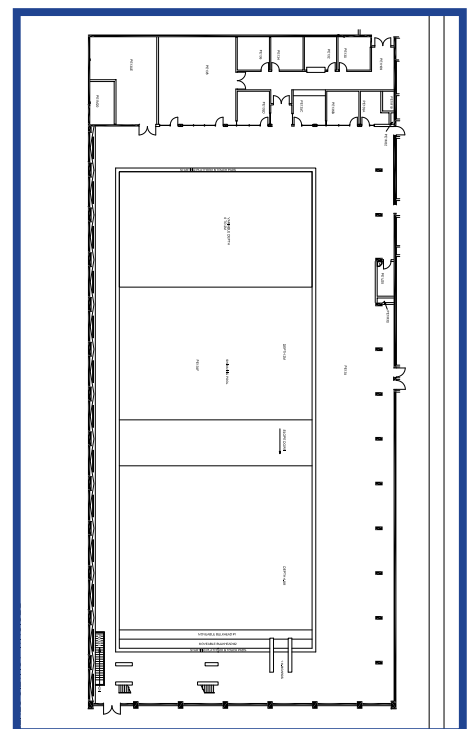

Past Events

- 2025 MaxBell Mantas' Junior and Open Lifesaving Sport Competition
- 2022 Canada West Swim Championships
- 2022 Alberta Artistic Swimming Provincial Championships
- 2016 Wild Rose Classic Synchronized Swimming Event