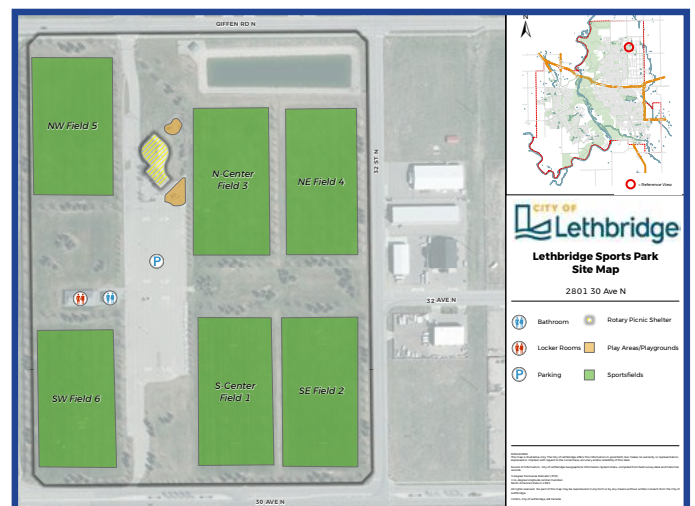

Past Events

- 2025 Rugby XV High School Provincials
- 2024 Alberta Regional Rugby Championships
- 2024 Outdoor T2 Soccer Provincials
- 2016 U16 Club Soccer National Championships