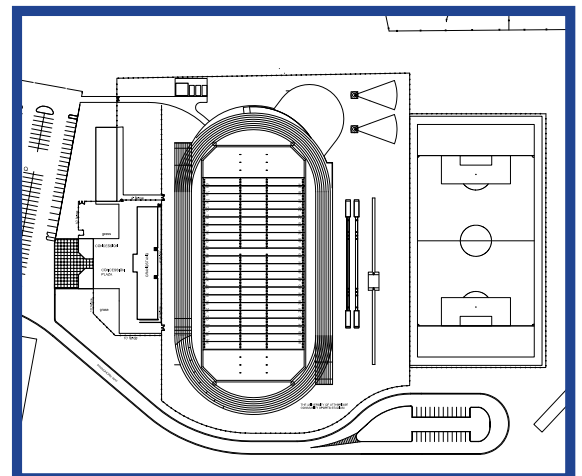

Features

- Regulation size artificial and natural grass fields, eight lane track
- Four team change rooms and one official's room
- 2,000 spectator capacity
- Accessible seating via ramps
- 300 parking capacity