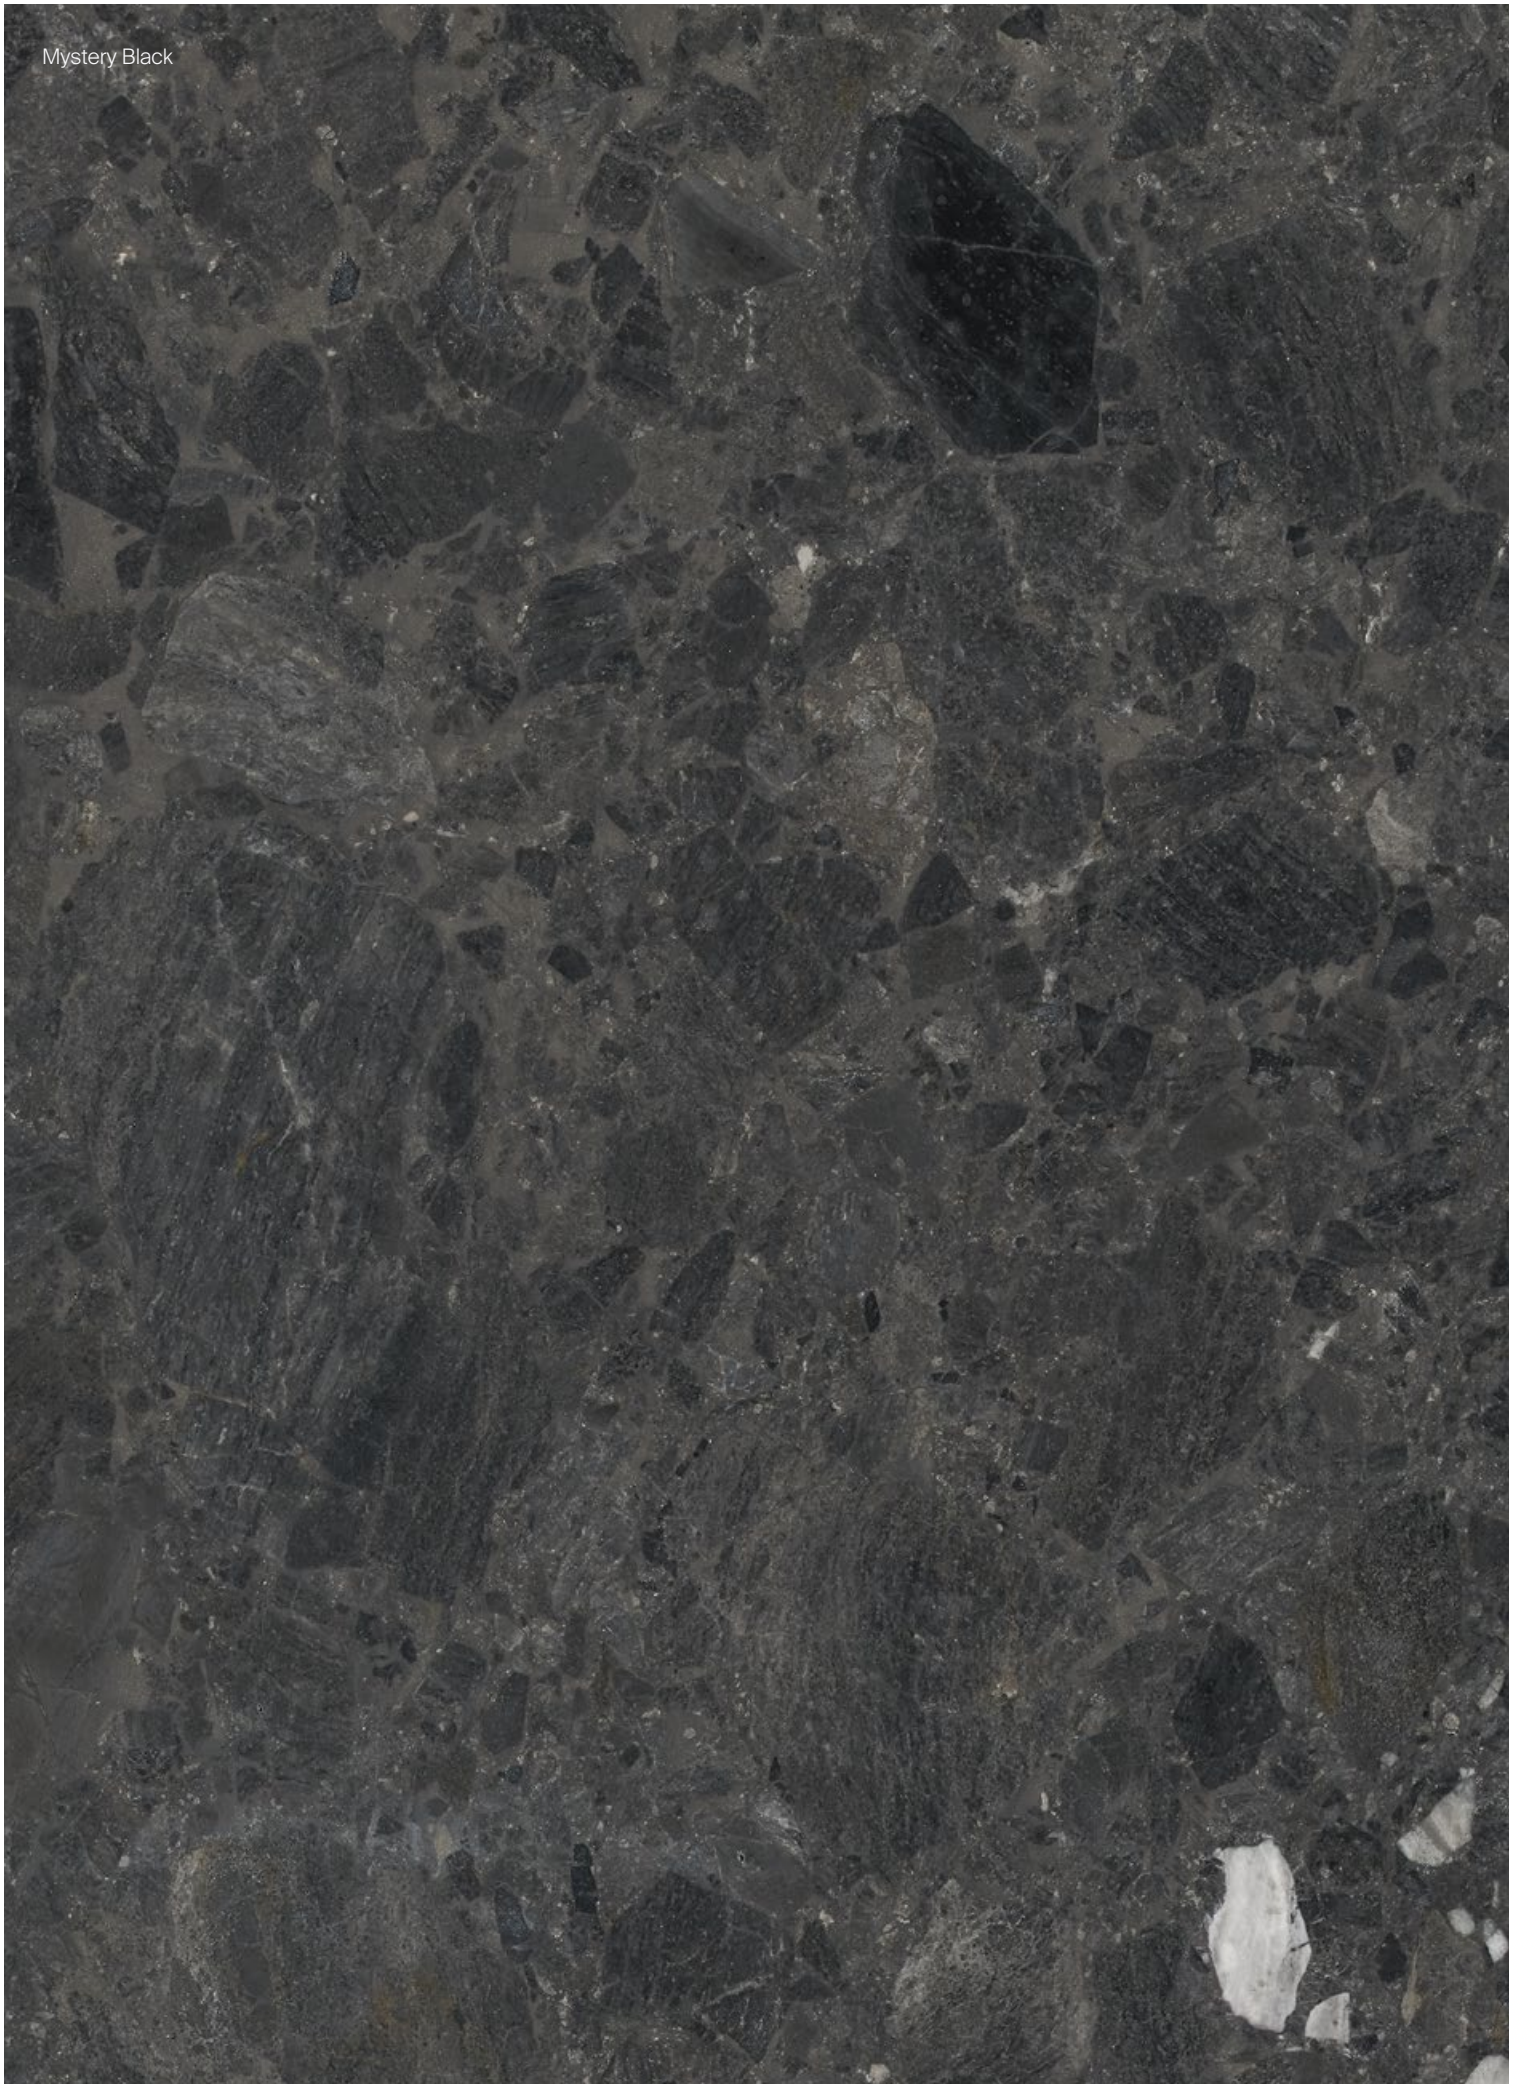

Mystery Black

AZUVI

CAT83