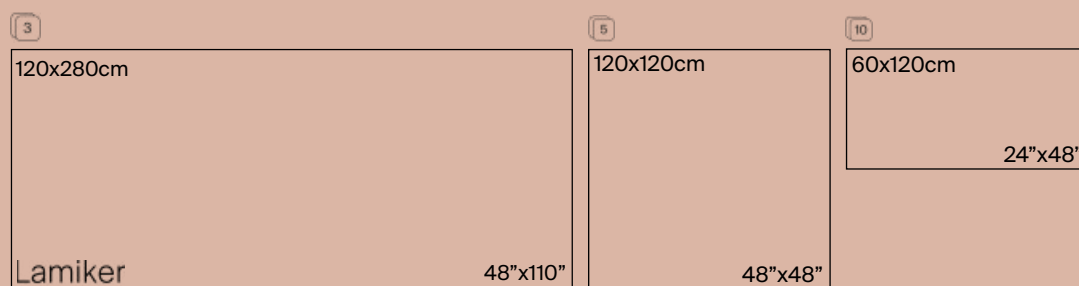

Formatos disponibles
Available formats / Formats disponibles

Formato Size	Formato real Work size	Acabado Finish	Pz/Caja Pcs/Box	M²/Caja Sqm/Box	Kg/Caja Kg/Box	Cajas/Pallet Boxes/Pallet	M²/Pallet Sqm/Pallet	Kg/Pallet Kg/Pallet
120x280 - Rc POLISHED G-997	1200x2800x6,00	Pulido · Rectificado / Polished · Rectified	1	3,36	47,21	20	67,20	1.050,00
120x120 - Rc POLISHED G-980	1200x1200x10,20	Pulido · Rectificado / Polished · Rectified	1	1,44	39,00	36	51,84	1.250,00
60x120 - Rc POLISHED G-650	600x1200x10,50	Pulido · Rectificado / Polished · Rectified	2	1,44	34,00	32	46,08	1.140,00

Piezas especiales
Special tile pieces
Pièces spéciales