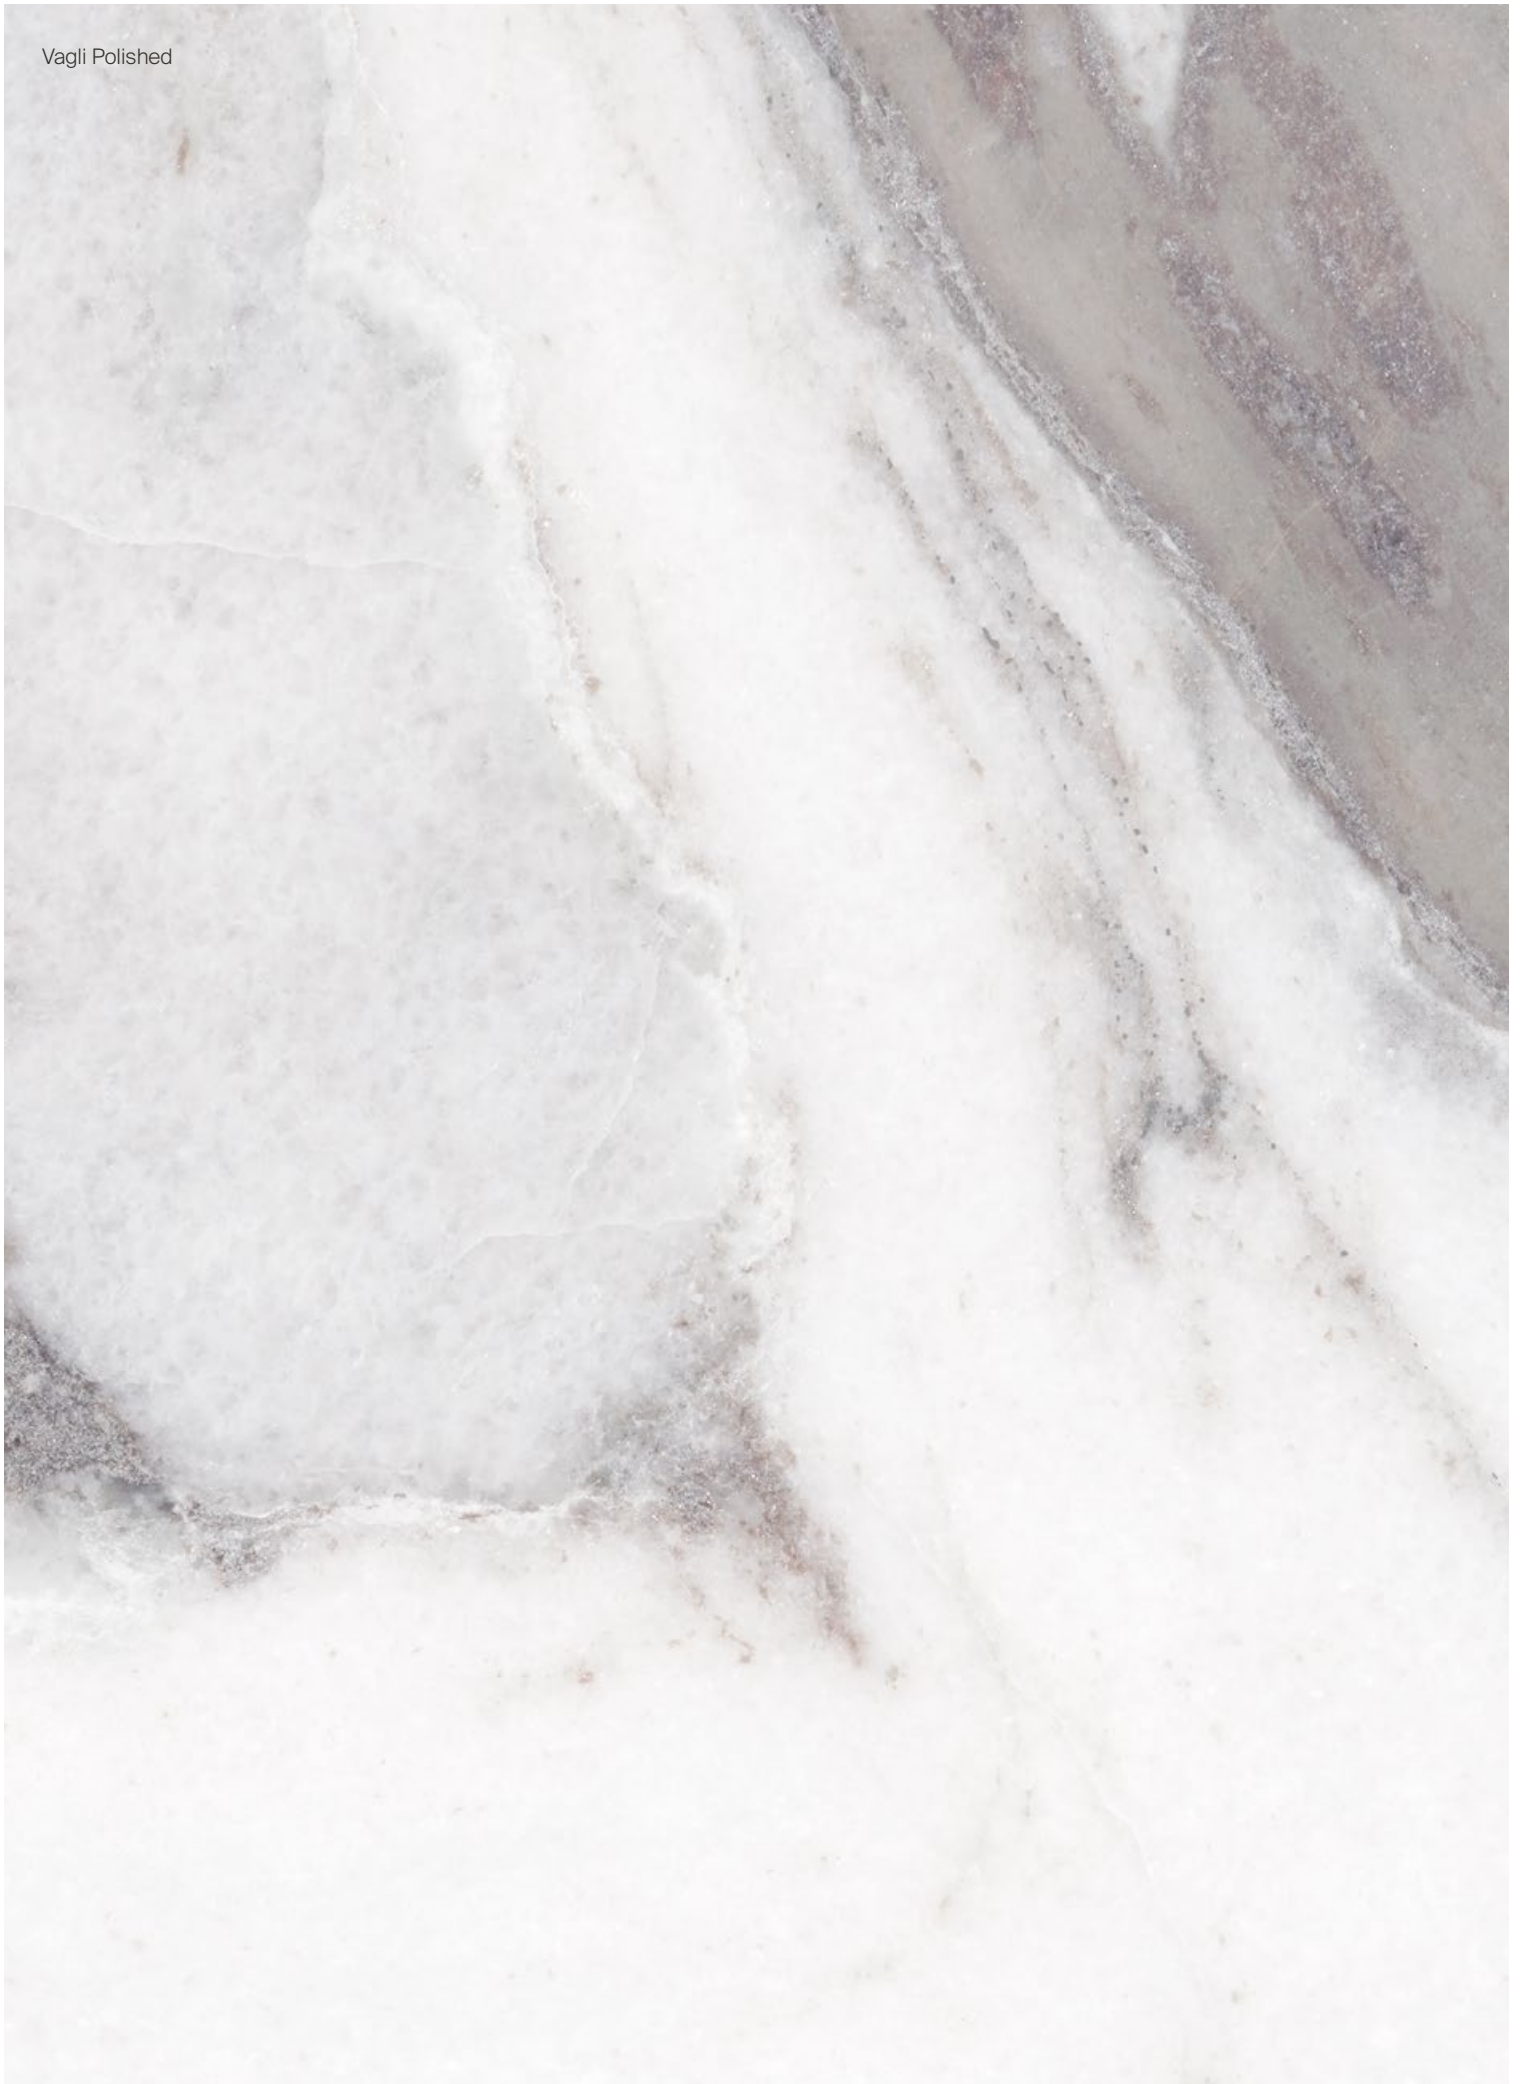

Vagli Polished

AZUVI

CAT111