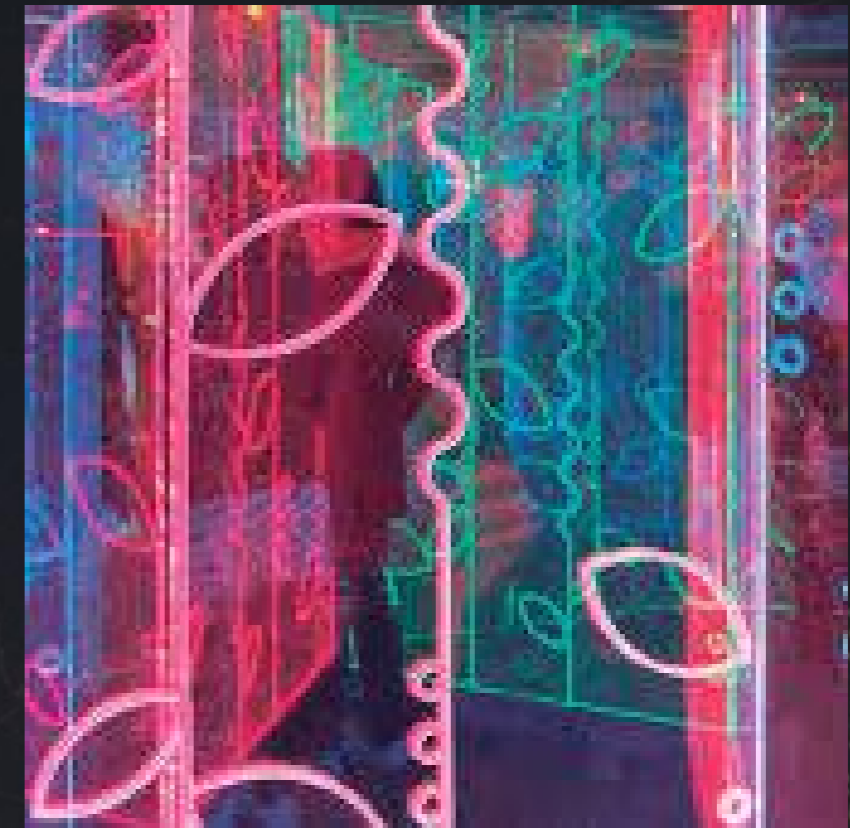

ENVIROLUME[™]
Commercial Christmas Products

Día de Los Muertos

Motif 1
9' - 6" x 10' - 2"

Motif 2
8' - 10" x 6' - 2"

Color-shifting acrylic details

Motif 3
9' - " x 9' - 10"

Color-shifting acrylic details

Motif 4
9' - 2" x 9 - 10"

Color-shifting acrylic details

Motif 5
7' - 6" x 8' - 2"

Efecto real fresado metacrilato

Efecto Real, lámina dicroica

ENVIROLOLUME™
Commercial Christmas Products

*6614 Gant Rd
Houston, Texas 77066
Toll Free (833) 655-5LED*