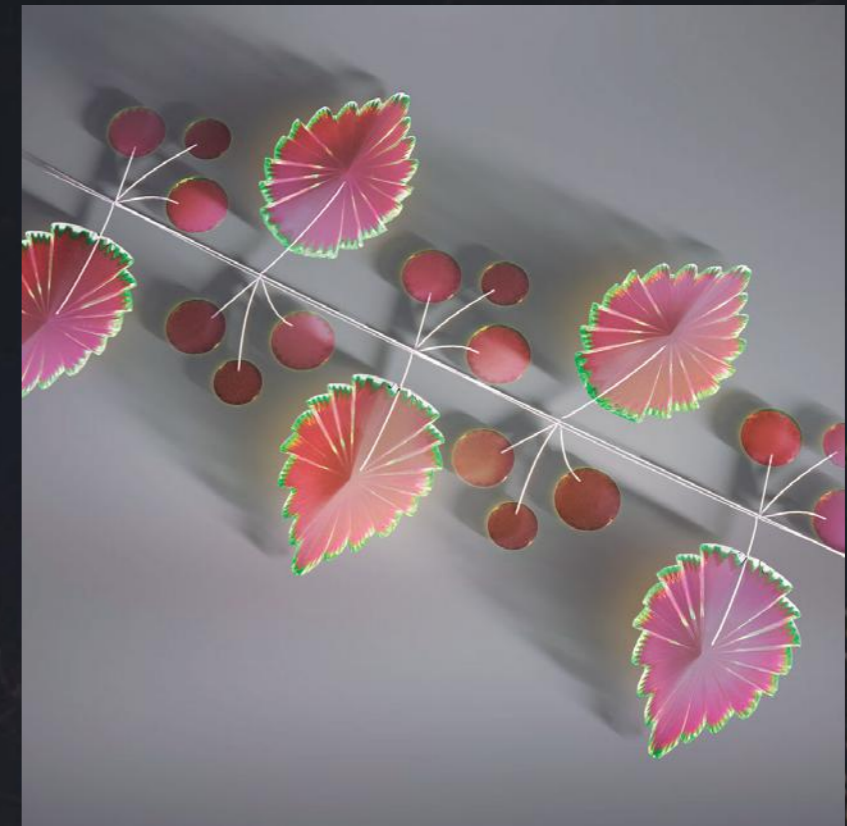

ENVIROLUME[™]
Commercial Christmas Products

Día de Los Muertos

Motif 1
9' - 6" x 10' - 2"

Motif 2
8' - 10" x 6' - 2"

Color-shifting acrylic details

Motif 3
9' - " x 9' - 10"

Color-shifting acrylic details

Motif 4
9' - 2" x 9 - 10"

Color-shifting acrylic details

Motif 5
7' - 6" x 8' - 2"

Efecto real fresado metacrilato

Efecto Real, lámina dicroica

ENVIROLOLUME™
Commercial Christmas Products

*6614 Gant Rd
Houston, Texas 77066
Toll Free (833) 655-5LED*