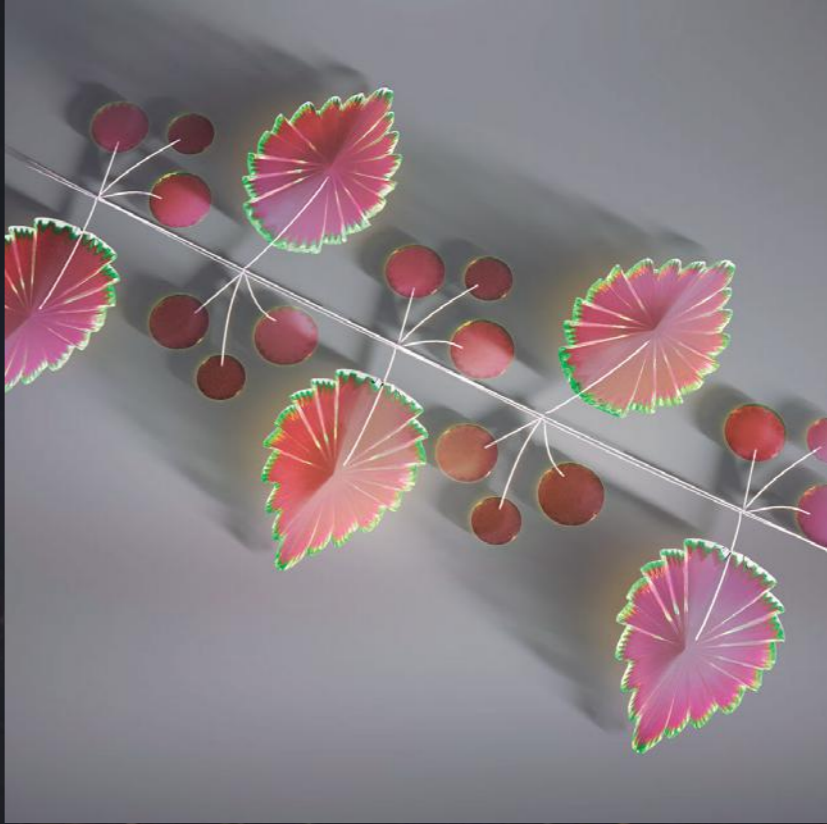

ENVIROLUME[™]
Commercial Christmas Products

Día de Los Muertos

Motif 1
9' - 6" x 10' - 2"

Motif 2
8' - 10" x 6' - 2"

Color-shifting acrylic details

Motif 3
9' - " x 9' - 10"

Color-shifting acrylic details

Motif 4
9' - 2" x 9 - 10"

Color-shifting acrylic details

Motif 5
7' - 6" x 8' - 2"

Efecto real fresado metacrilato

Efecto Real, lámina dicroica

ENVIROLOLUME™
Commercial Christmas Products

*6614 Gant Rd
Houston, Texas 77066
Toll Free (833) 655-5LED*