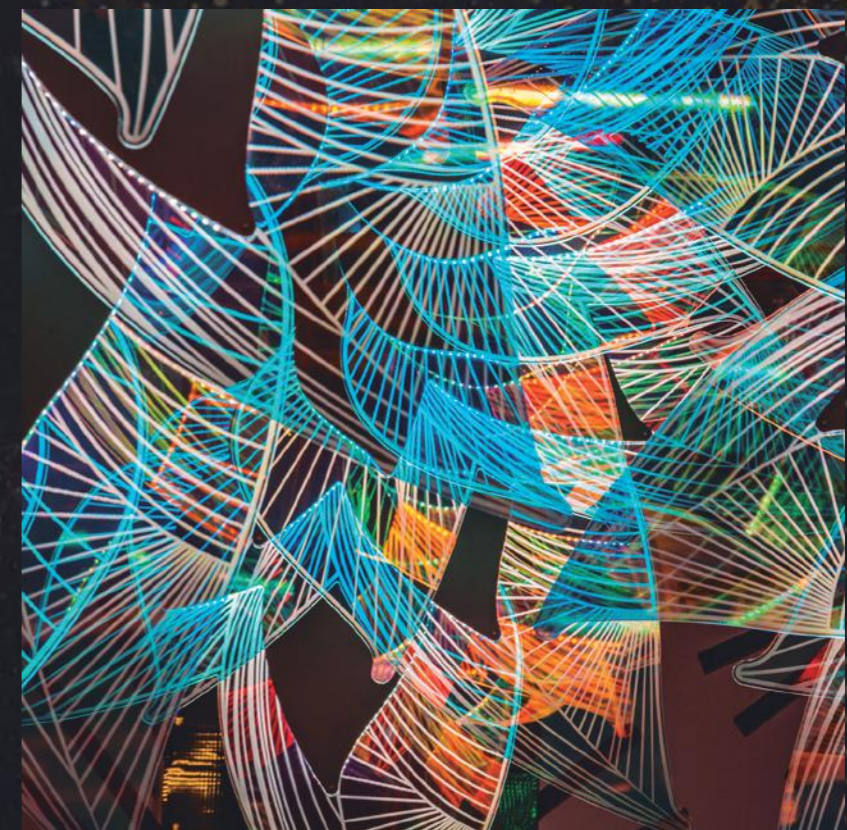

ENVIROLUME[™]
Commercial Christmas Products

Día de Los Muertos

Motif 1
9' - 6" x 10' - 2"

Motif 2
8' - 10" x 6' - 2"

Color-shifting acrylic details

Motif 3
9' - " x 9' - 10"

Color-shifting acrylic details

Motif 4
9' - 2" x 9 - 10"

Color-shifting acrylic details

Motif 5
7' - 6" x 8' - 2"

Efecto real fresado metacrilato

Efecto Real, lámina dicroica

ENVIROLOLUME™
Commercial Christmas Products

*6614 Gant Rd
Houston, Texas 77066
Toll Free (833) 655-5LED*