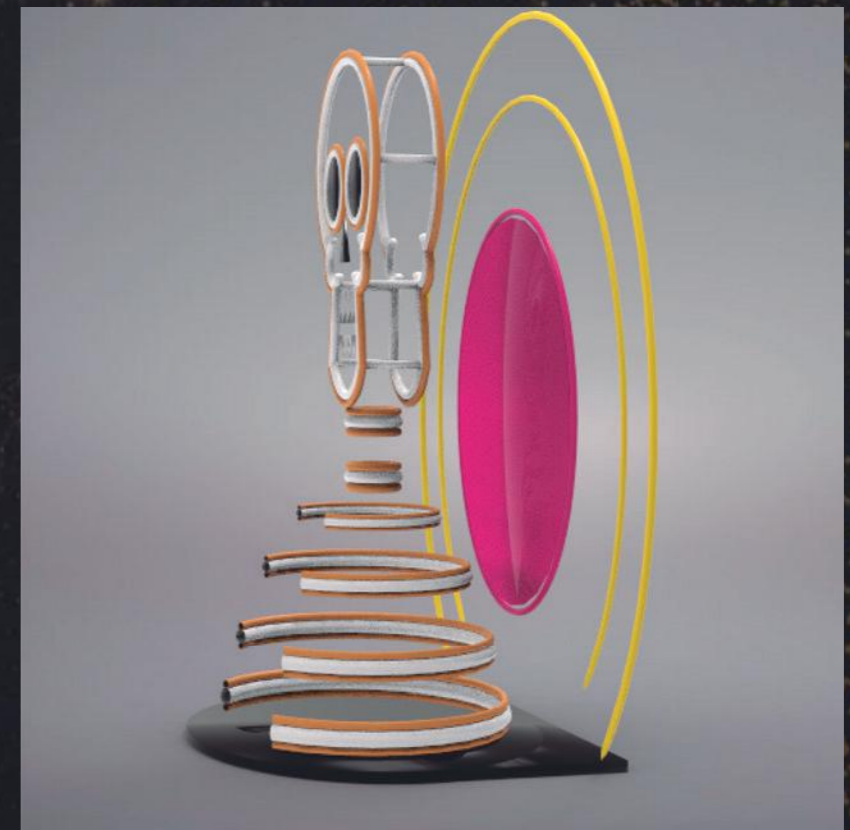

ENVIROLUME[™]
Commercial Christmas Products

Día de Los Muertos

Motif 1
9' - 6" x 10' - 2"

Motif 2
8' - 10" x 6' - 2"

Color-shifting acrylic details

Motif 3
9' - " x 9' - 10"

Color-shifting acrylic details

Motif 4
9' - 2" x 9 - 10"

Color-shifting acrylic details

Motif 5
7' - 6" x 8' - 2"

Efecto real fresado metacrilato

Efecto Real, lámina dicroica

ENVIROLOLUME™
Commercial Christmas Products

*6614 Gant Rd
Houston, Texas 77066
Toll Free (833) 655-5LED*