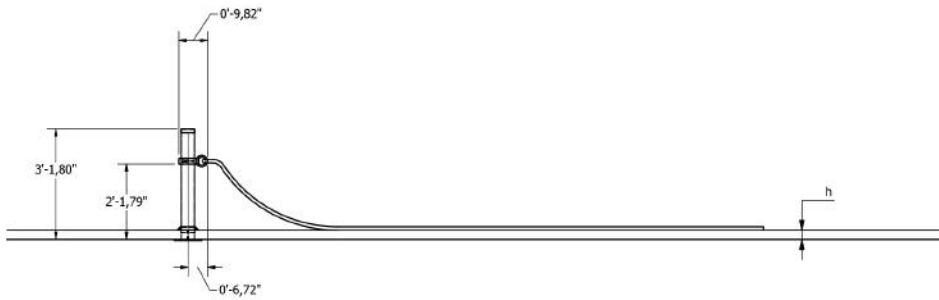

### Attributes

Product code	1-1-061
Certificate	EN 16630, ASTM F3101
Age group	14 + years
Capacity	1 person
Max. weight load	218.26 lbs
Type	Cross Training
Difficulty level	Easy

## Side View

## Plan View

## Technical specification

Safety surface area	Around 4.92 ft radius
Net weight	8.82 lbs
Material	S235
Critic fall height	-
Color options	
For more color options, discuss with your sales representative.	