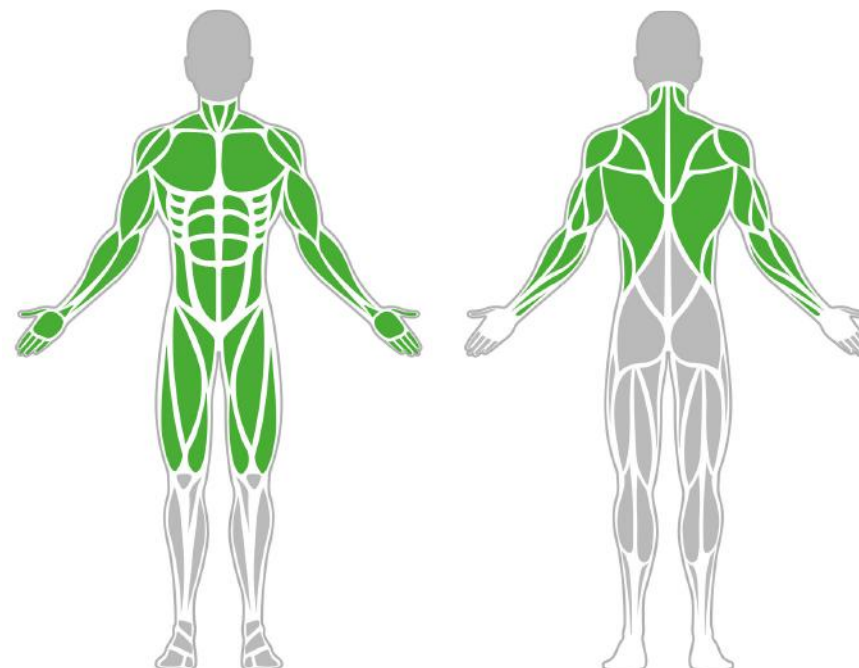

## Muscle Groups Focus

### Rope Holder

The rope is one of the simplest methods of training. It is a great tool for improving endurance and rhythm. The exercises that can be done with this exercise tool are easy for beginners. Despite its simplicity, this type of exercise is extremely versatile and is also ideal for intensive training, as it works practically the whole body and all muscle groups.

### Attributes

Product code	1-1-061
Certificate	EN 16630, ASTM F3101
Age group	14 + years
Capacity	1 person
Max. weight load	218.26 lbs
Type	Cross Training
Difficulty level	Easy

## Side View