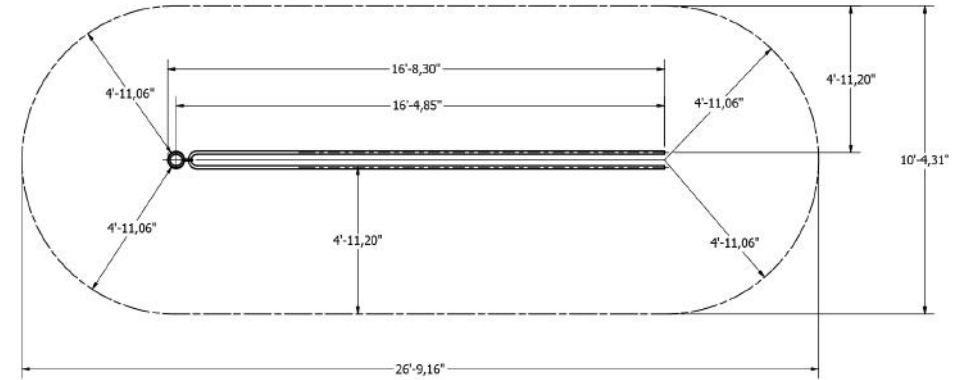

### Attributes

Product code	1-1-061
Certificate	EN 16630, ASTM F3101
Age group	14 + years
Capacity	1 person
Max. weight load	218.26 lbs
Type	Cross Training
Difficulty level	Easy

## Side View

## Plan View

## Technical specification

Safety surface area	Around 4.92 ft radius
Net weight	8.82 lbs
Material	S235
Critic fall height	-
Color options	
For more color options, discuss with your sales representative.	