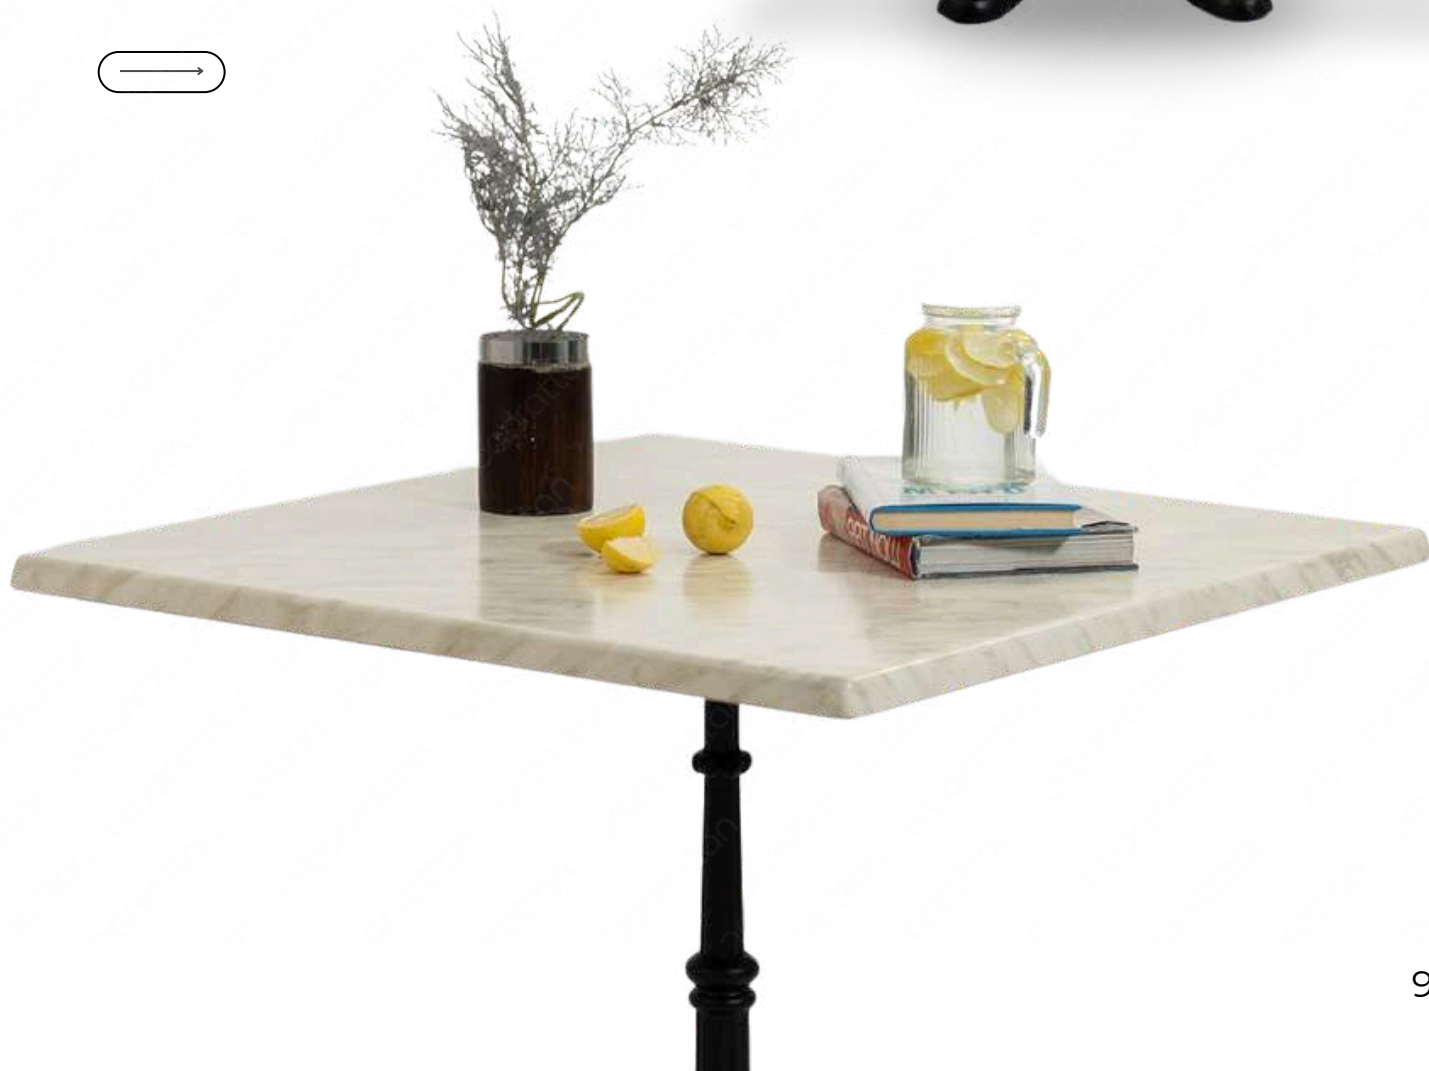

URBAN RATTAN FURNITURE

Outdoor Tables

Isotop Table

This table features a square Isotop surface with a customizable pattern—offering flexibility for varied interiors. Beneath, an intricately crafted Victorian-style base adds classic charm and ornamental detail, blending old-world elegance with modern functionality.

Dimensions

60.5 x 65 x H50 cm