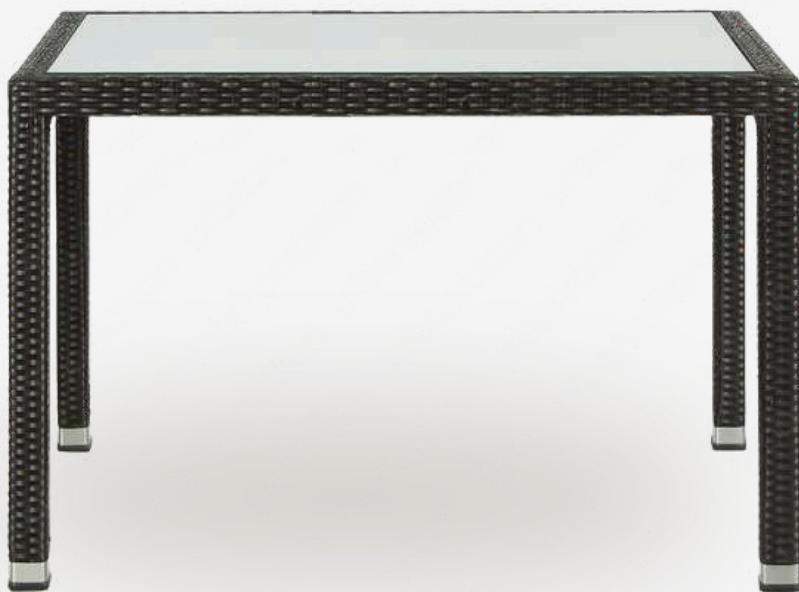

URBAN RATTAN FURNITURE

Outdoor Tables

Rectangle Entique Table

Aluminum powder coated frame weaved with synthetic rattan with clear 6mm top tempered glass.

Dimensions

150 x 90 x H 75 cm

200 x 90 x H 75 cm