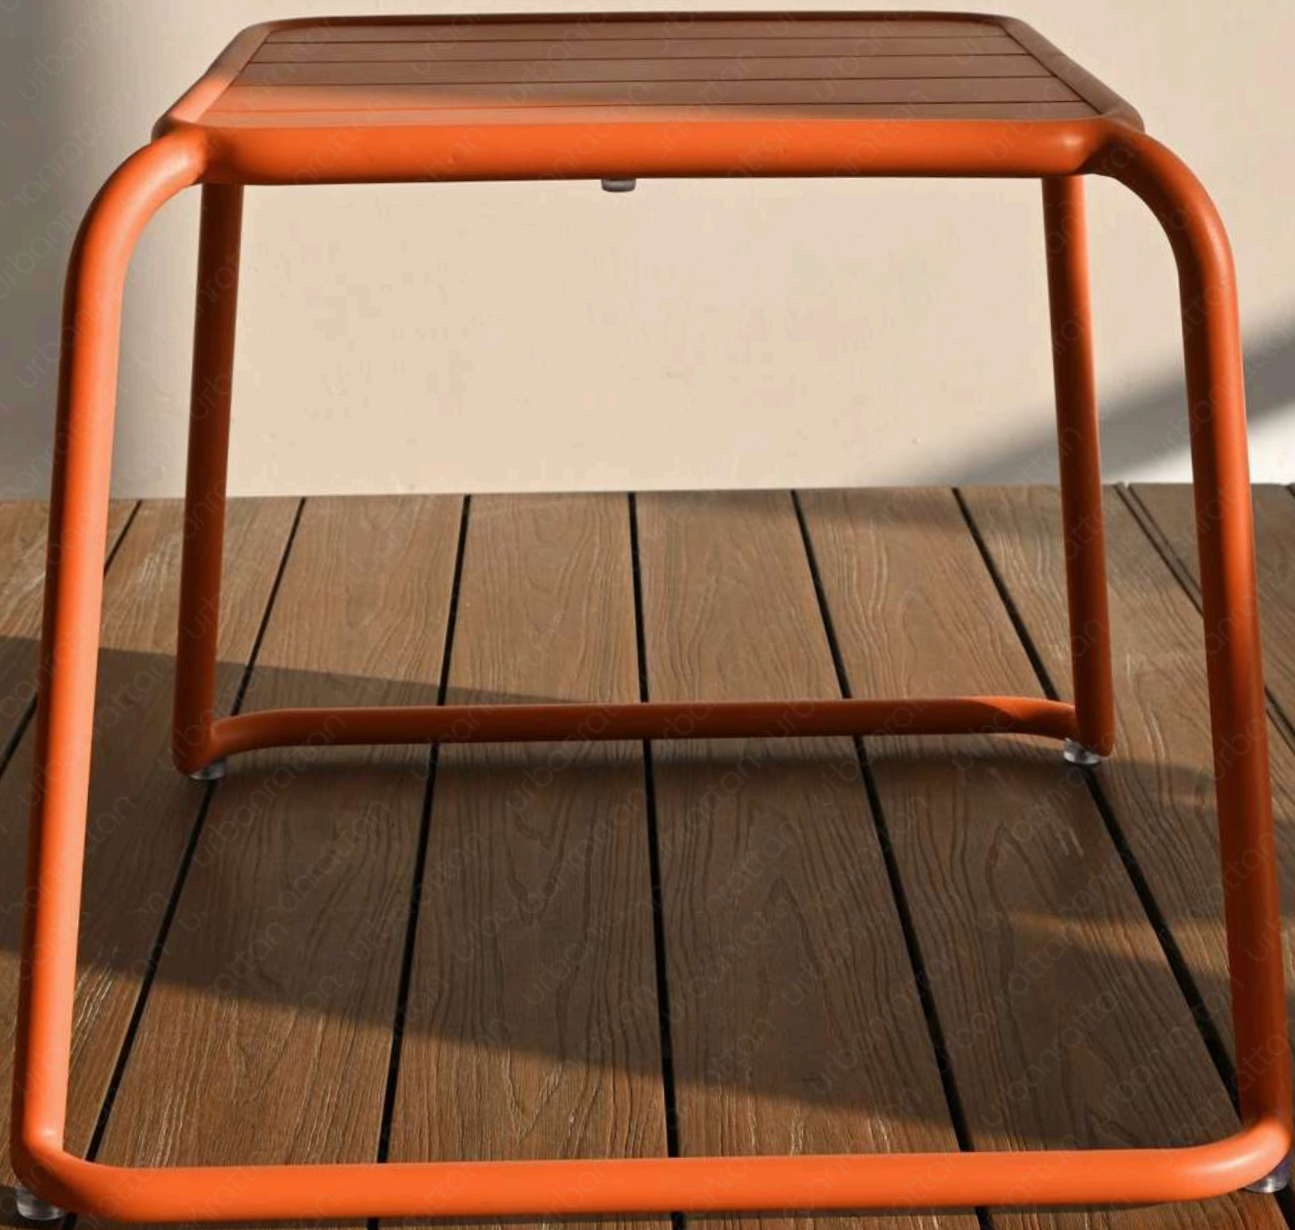

URBAN RATTAN FURNITURE