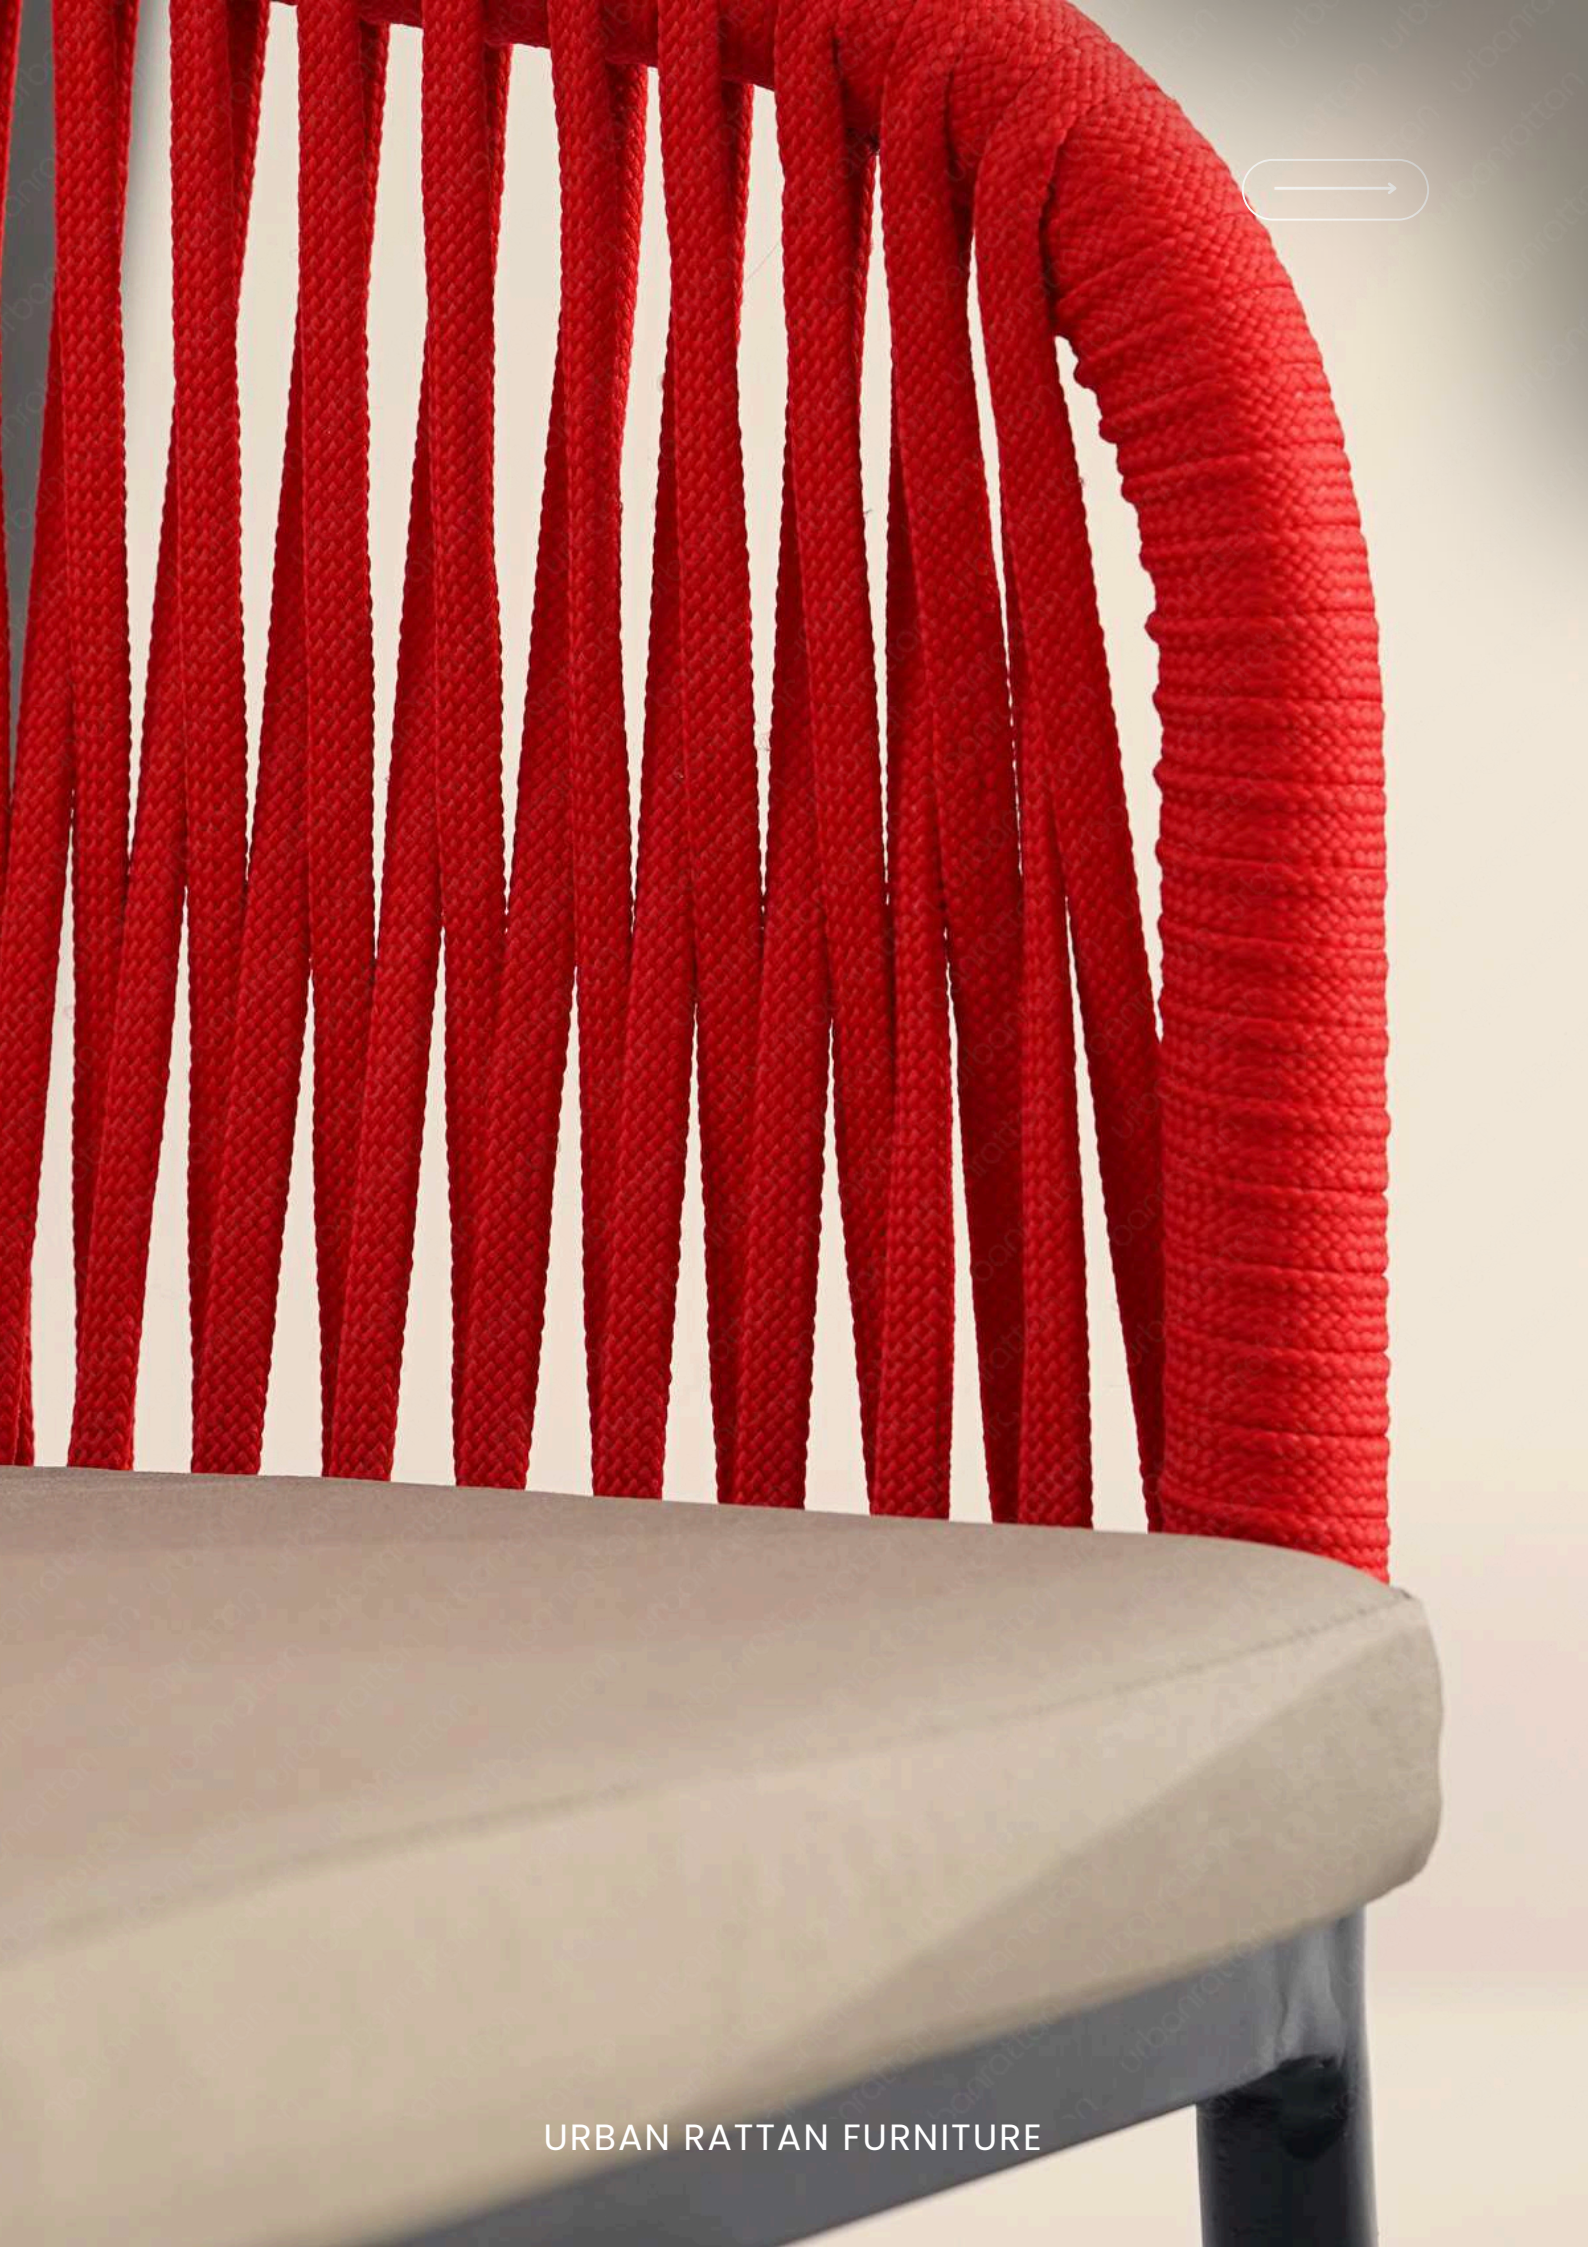

URBAN RATTAN FURNITURE