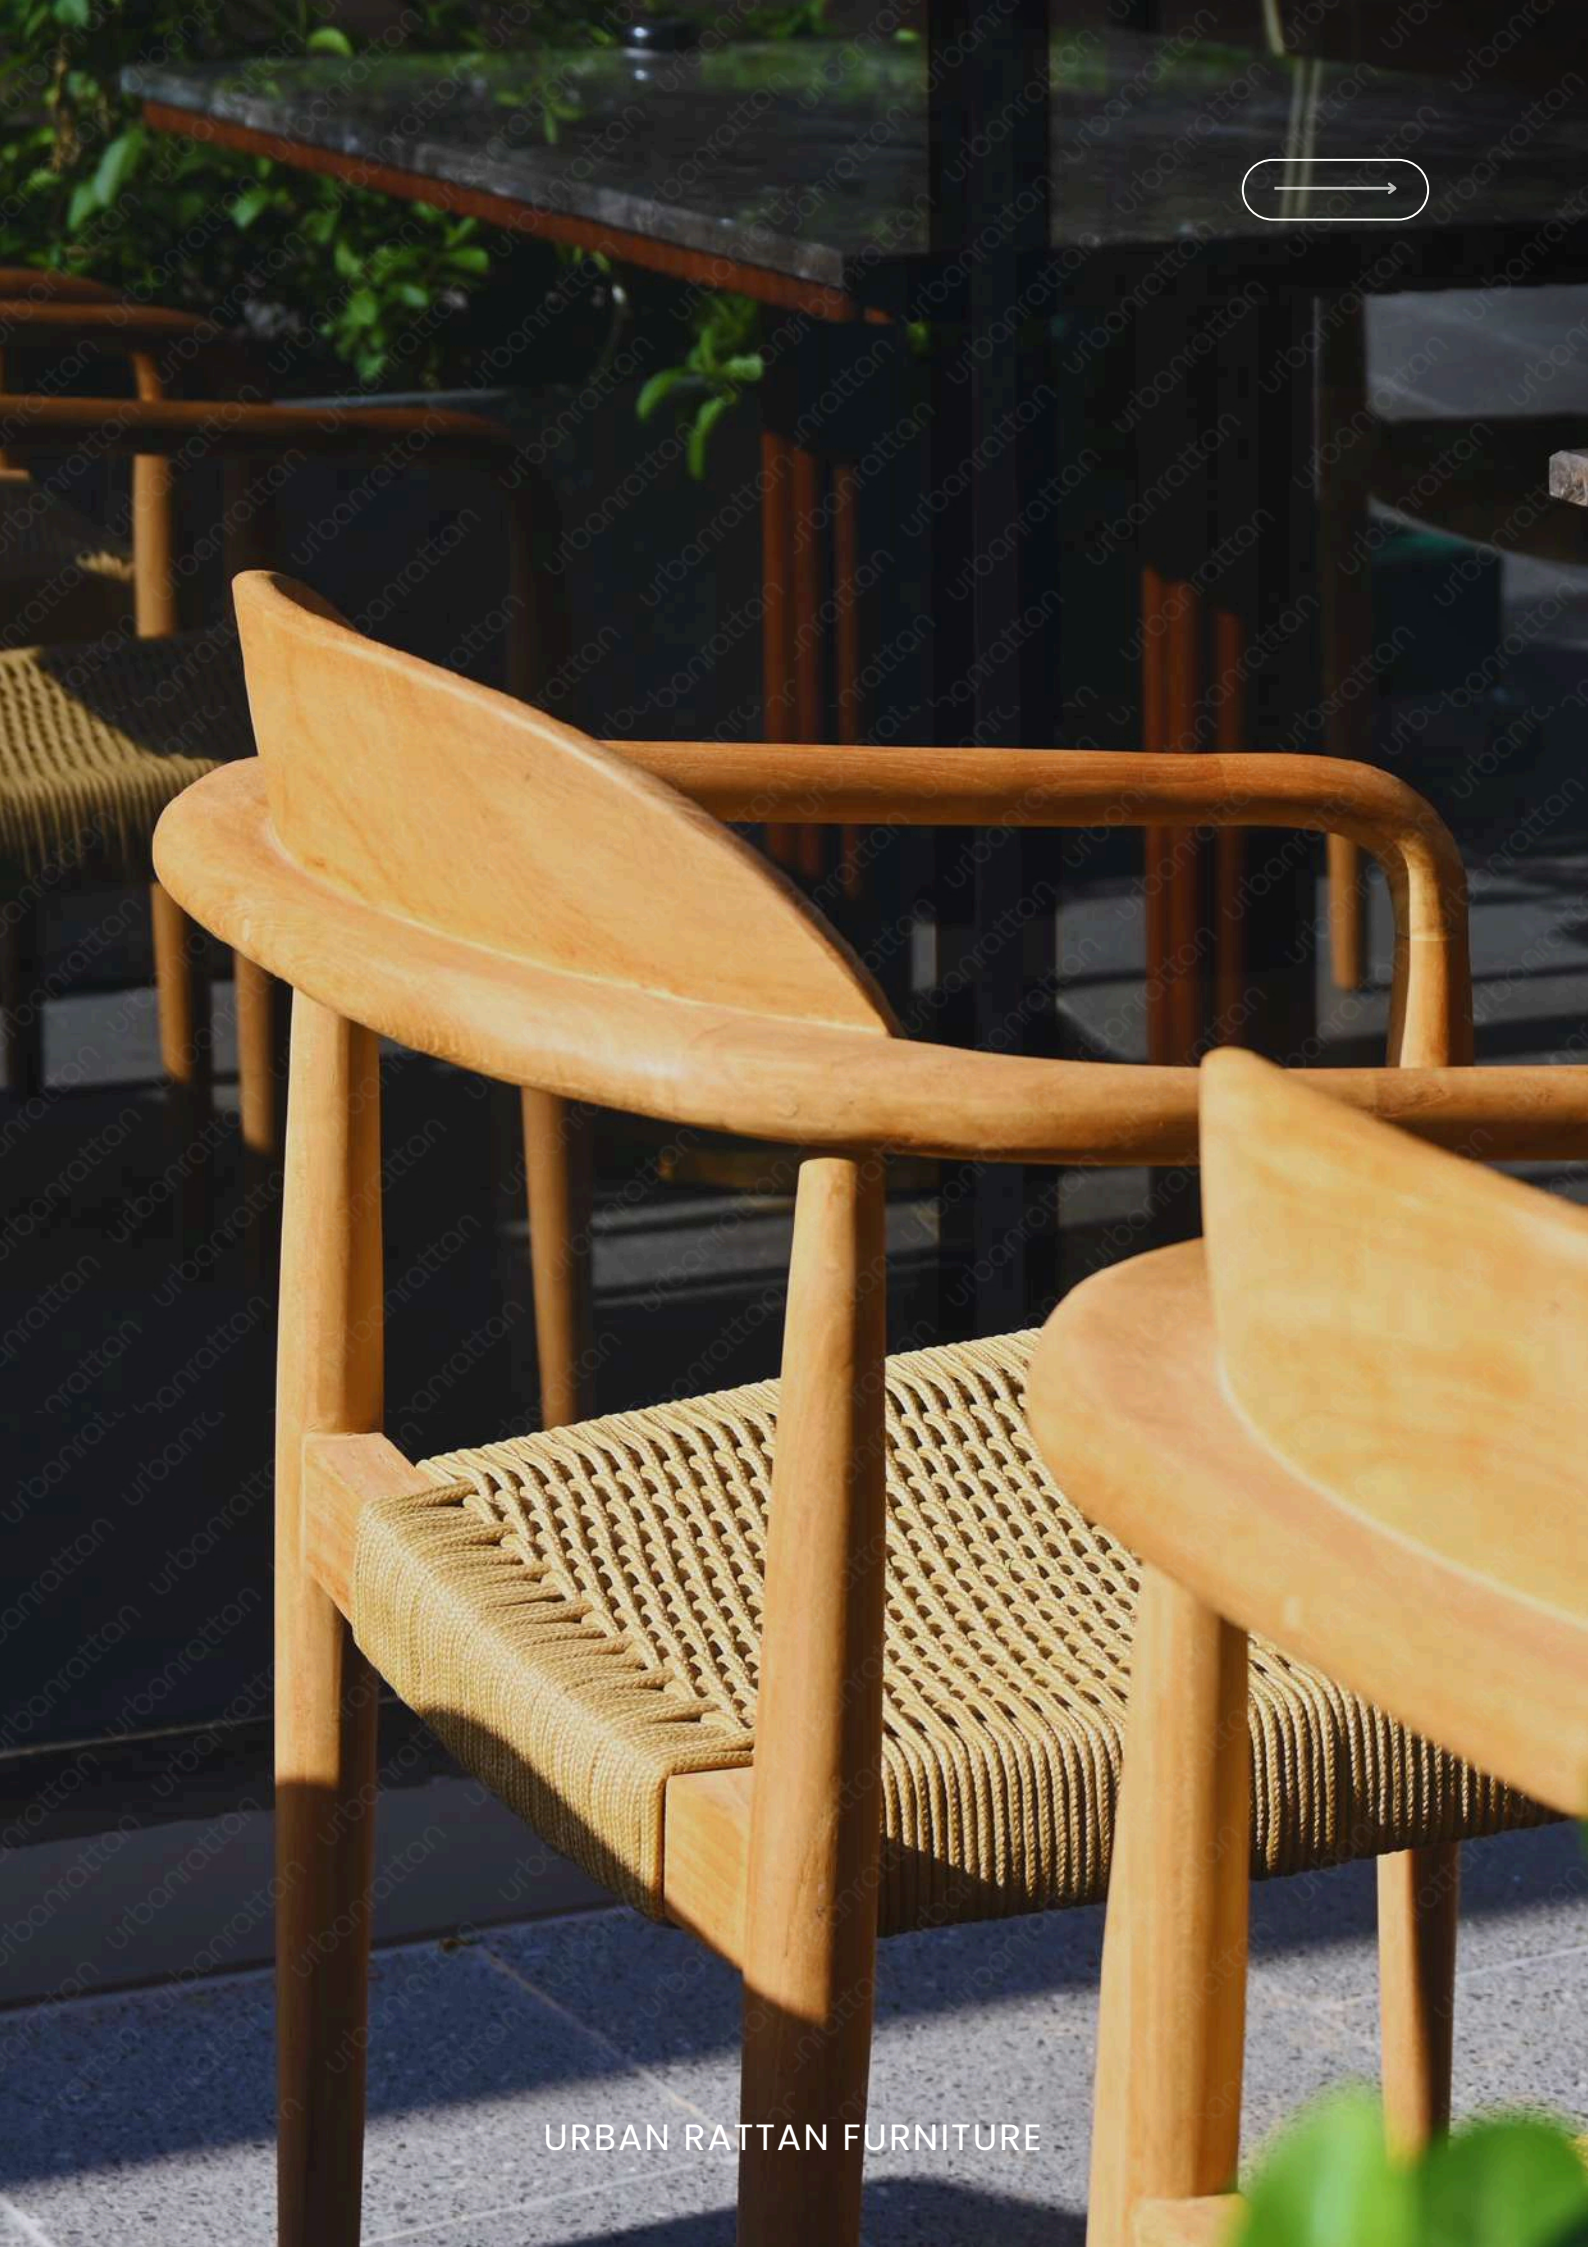

URBAN RATTAN FURNITURE