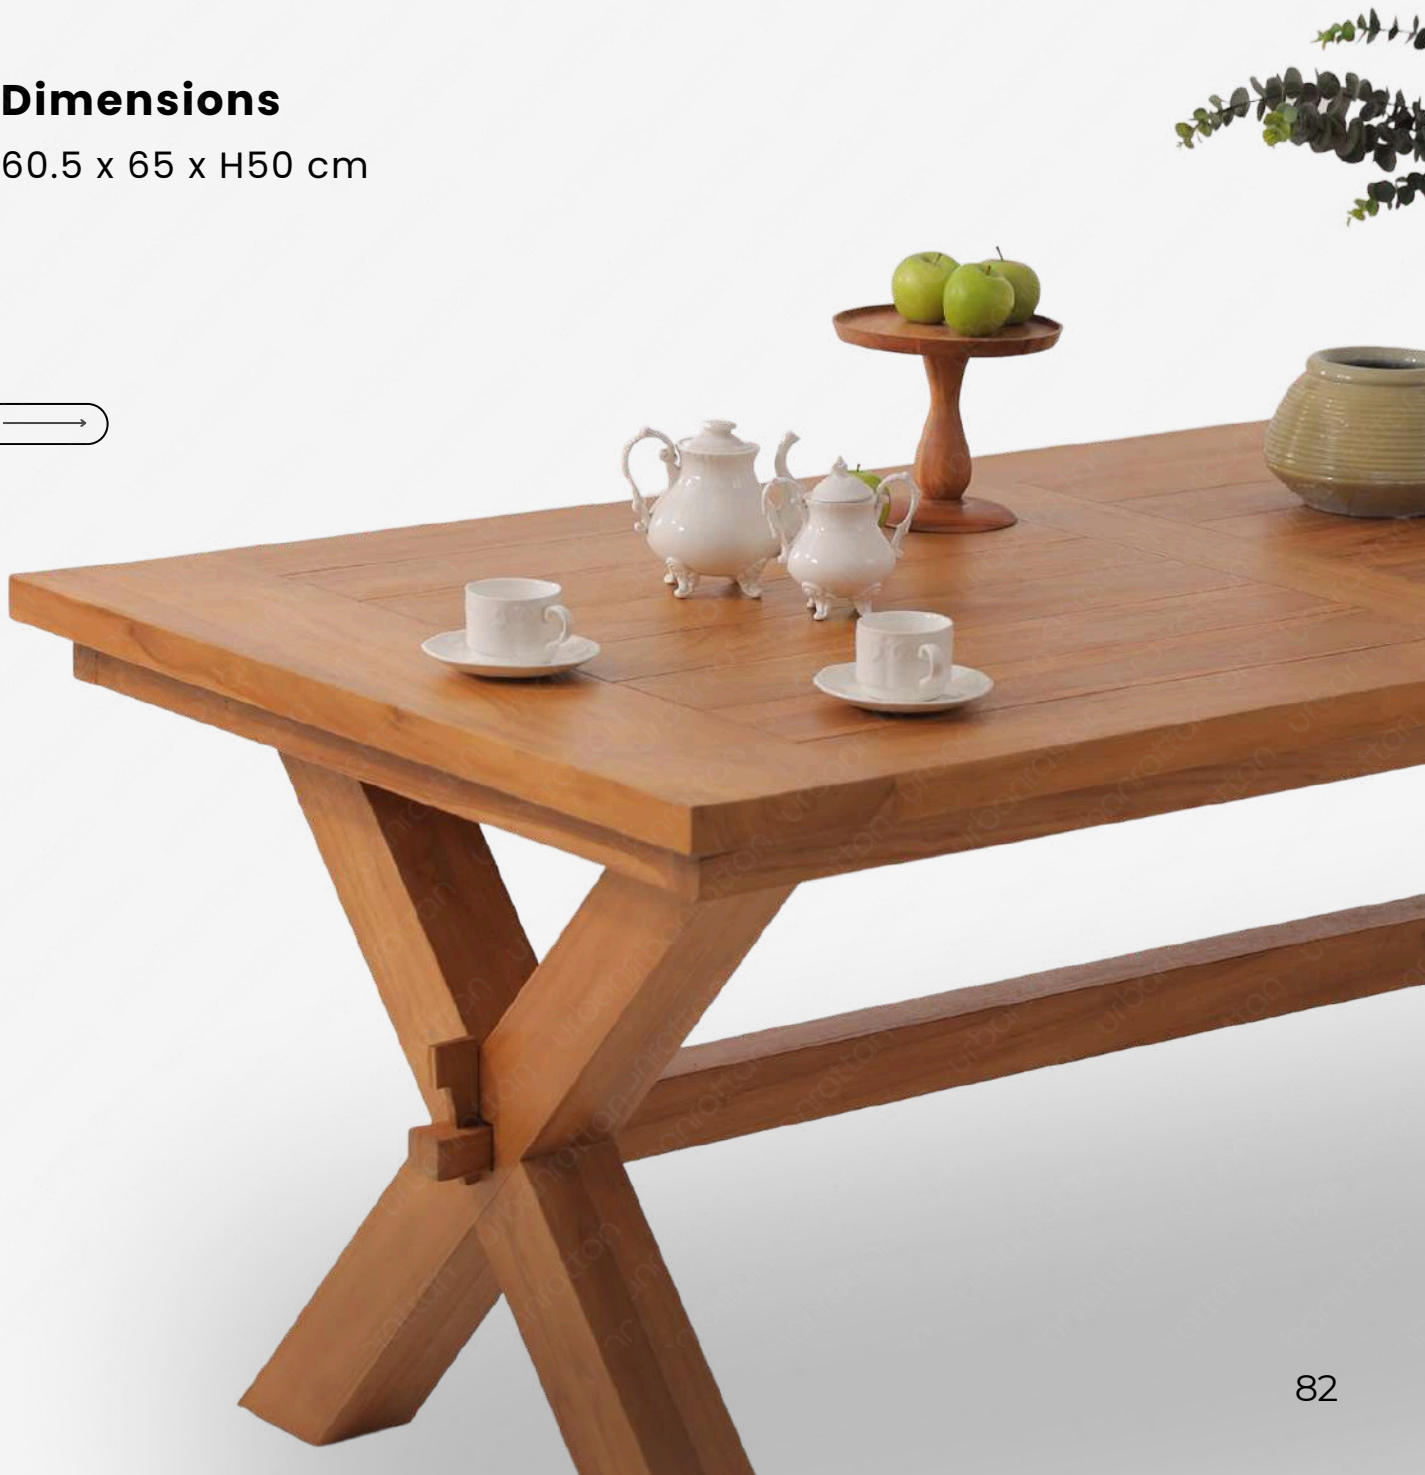

URBAN RATTAN FURNITURE

Outdoor Dining Tables

Rambas Long Table

Crafted from solid Grade A+ Indonesian teakwood with a rich and smooth finish, refined texture, this long dining table features sturdy cross legs and ***comfortably seats 6–8 guests.***

Dimensions

60.5 x 65 x H50 cm