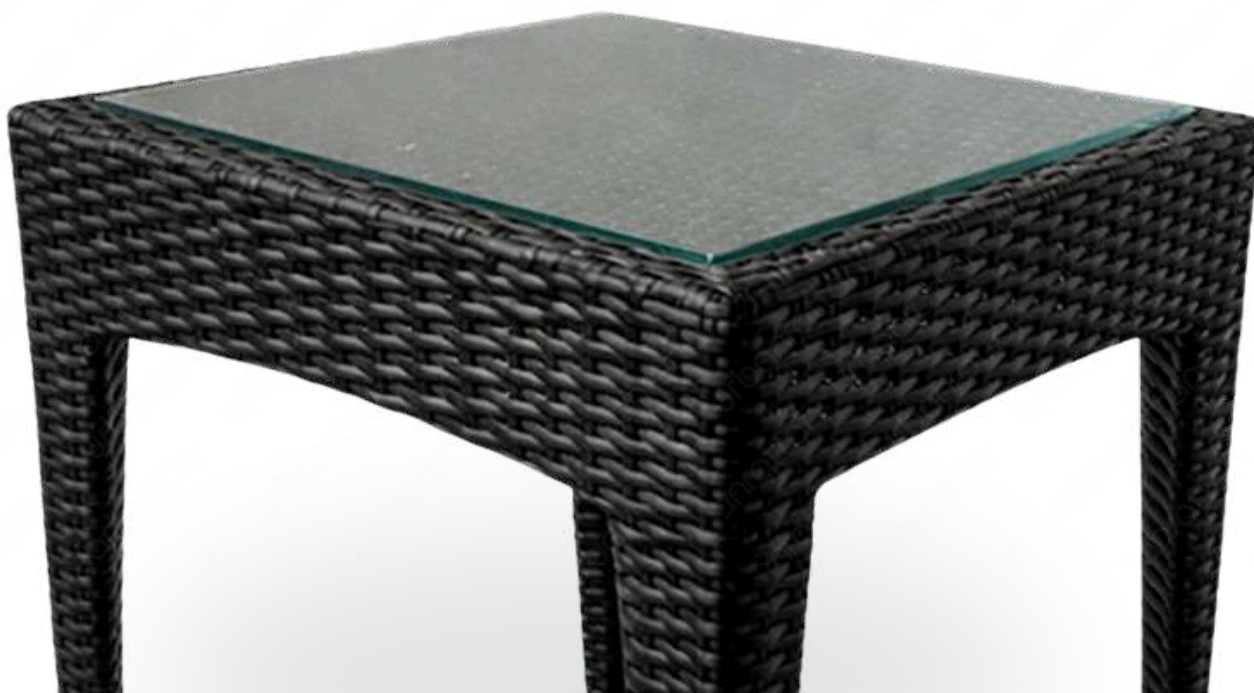

URBAN RATTAN FURNITURE

Outdoor Side Tables

DALLAS

Pairing with the Cianna Sunbed, this side table is crafted with synthetic rattan weaving, shaping into its simple square frame.

Dimensions

45 X 45 X H 45 cm