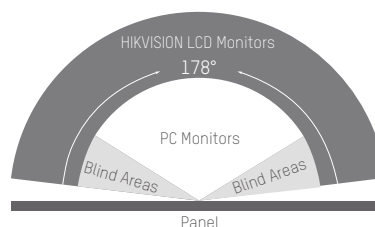

Viewing Angle Comparison