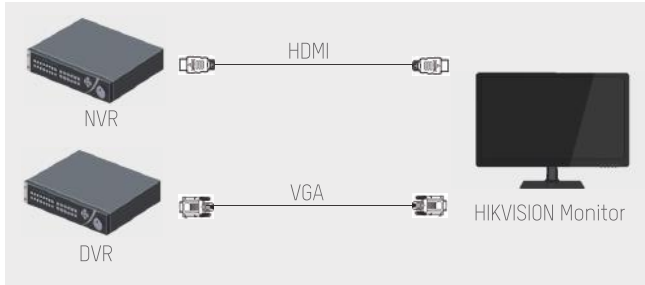

On Duty 24/7 for Mission Critical Applications

Original Modular Panel

Professional Display Board

Professional Power Board

Wide Viewing Angle for Flexible Monitor Positioning

Viewing Angles

- Multiple monitoring angles

Flexible Monitoring Angles

Viewing Angle Comparison

Various Interfaces making it more convenient and powerful

Multiple Interfaces

Supports HDMI, DVI, VGA, BNC, USB, and Audio input

USB Media Play

Supports playing videos through USB drive