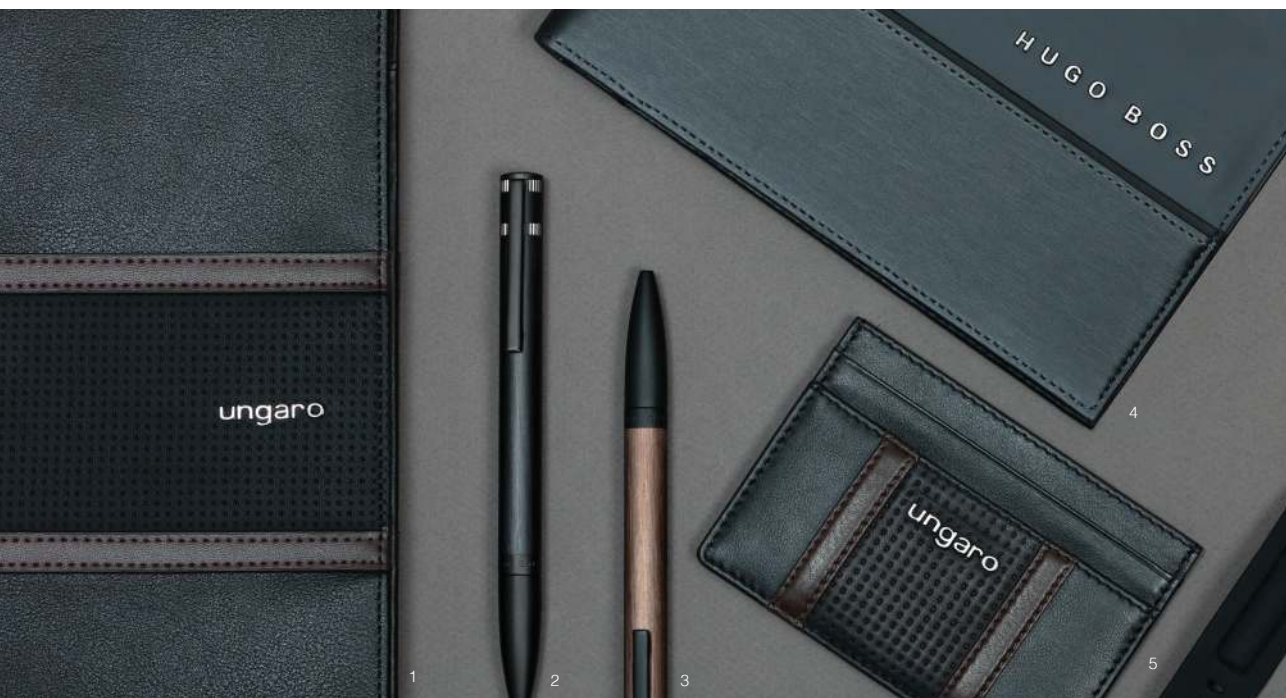

1. 1 . Taddeo folder A5 black - **ungaro** - UDM029A
2. 2 . Explore Brushed ballpoint pen black - **HUGO BOSS** - HST0034A
3. 3 . Explore Brushed ballpoint pen khaki - **HUGO BOSS** - HST0034T
4. 4 . Explore Brushed folder A5 grey - **HUGO BOSS** - HDM003H
5. 5 . Taddeo card holder black - **ungaro** - ULC029A
6. 6 . Andrea watch rosegold - **ungaro** - UMN896E
7. 7 . Textus chronograph leather grey - Christian Lacroix - LMK770J
8. 8 . Set Explore Brushed folder A5 & Explore Brushed ballpoint pen - **HUGO BOSS** - HPBM003
9. 9 . Taddeo chronograph chrome - **ungaro** - UMK029B
10. 10 . Tire conference folder A5 - **HUGO BOSS** - HTM902
11. 11 . Element scarf grey - Christian Lacroix - LFE825H