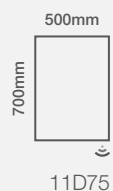

Portrait Fitting Only