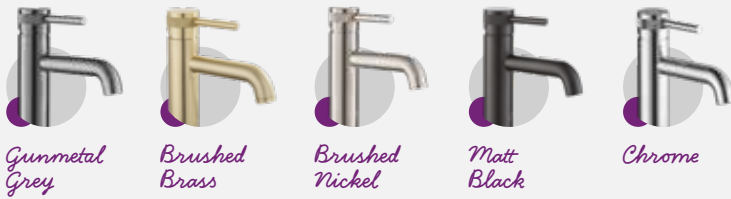

Robe Hook

GG	BB	BN	MB	CH
KO-WH-GG	KO-WH-BB	KO-WH-BN	FU-WH-BL	KO-WH-CH
£51.35 Inc. VAT £42.79 Net		£48.14 Inc. VAT £40.12 Net		£49.98 Inc. VAT £41.65 Net

Towel Bar - 31cm

GG	BB	BN	MB	CH
KO-TR-GG	KO-TR-BB	KO-TR-BN	FU-TR-BL	KO-TR-CH
£102.71 Inc. VAT £85.59 Net		£97.81 Inc. VAT £81.51 Net		£72.21 Inc. VAT £60.18 Net

Towel Rail - 60cm

GG	BB	BN	MB	CH
KO-STR-GG	KO-STR-BB	KO-STR-BN	FU-STR-BL	KO-STR-CH
£126.78 Inc. VAT £105.65 Net		£120.74 Inc. VAT £100.62 Net		£90.32 Inc. VAT £75.27 Net

Basin Overflow Cap

GG	BB	BN	MB
OFC-GG	OFC-BB	OFC-BN	OFC-BL
£18.55 Inc. VAT £15.46 Net			

Available in Gunmetal Grey,
Brushed Brass, Brushed Nickel,
Matt Black or Chrome

*Kyloe Collection shown here in
Gunmetal Grey*

*Kyloe Collection shown here in
Brushed Nickel*

Kyloe Shower Components

All components available in
Gunmetal Grey, Brushed Brass,
Brushed Nickel, Matt Black or Chrome

Gunmetal Grey

Brushed Brass

Brushed Nickel

Matt Black

Chrome

Universal Waste

Gunmetal Grey: UW-GG £49.20 Inc. VAT / £41.00 Net	
Brushed Brass: UW-BB £49.20 Inc. VAT / £41.00 Net	
Brushed Nickel: UW-BN £46.92 Inc. VAT / £39.10 Net	
Matt Black: UW-BL £46.92 Inc. VAT / £39.10 Net	
Chrome: UW-CH £38.16 Inc. VAT / £31.80 Net	