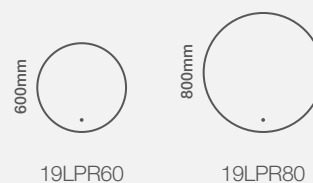

Model Shown:
600mm Diameter

Music
in your
mirror

Linea Live Round Plus

Size Options

Dimensions	Code	Price
600mm Diameter	19LPR60	£496.71 Inc. VAT / £413.92 Net
800mm Diameter	19LPR80	£603.69 Inc. VAT / £503.08 Net

Features

- Energy efficient one piece LED lighting strip
- Heated demister pad
- Touch switch power control
- Bluetooth connectivity
- IP44 rated

Fitting