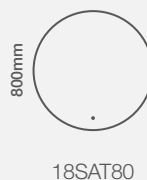

Fitting

Cruise Live[®]

Music in
your mirror

Model Shown: 700 x 500mm

Size Options

Dimensions	Code	Price
700 x 500mm	7CL75	£465.38 Inc. VAT / £387.82 Net
800 x 600mm	7CL86	£513.52 Inc. VAT / £427.93 Net

Features