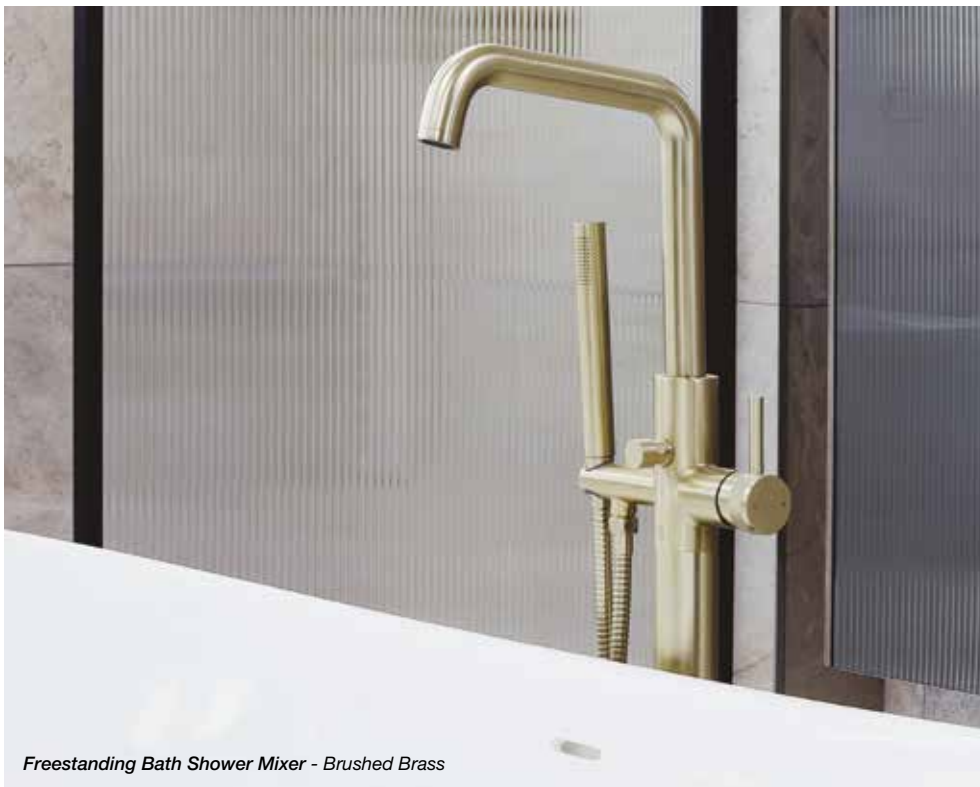

Freestanding Bath Shower Mixer - Chrome

Kyloe Tap Collection

All coloured finishes can be viewed online at aquallabrarware.com

Freestanding Bath Shower Mixer - Matt Black

Freestanding Bath Shower Mixer - Brushed Brass