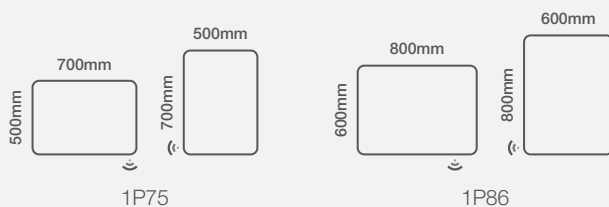

Features

- Energy efficient LED lighting
- Heated demister pad
- Electric toothbrush and shaver charging socket
- Infrared on/off sensor
- IP44 rated

Model Shown:
700 x 500mm

Glow

Size Options

Dimensions	Code	Price
700 x 500mm	10G75	£288.86 Inc. VAT / £240.71 Net
800 x 600mm	10G86	£305.67 Inc. VAT / £254.72 Net
1000 x 600mm	10G106	£320.95 Inc. VAT / £267.46 Net