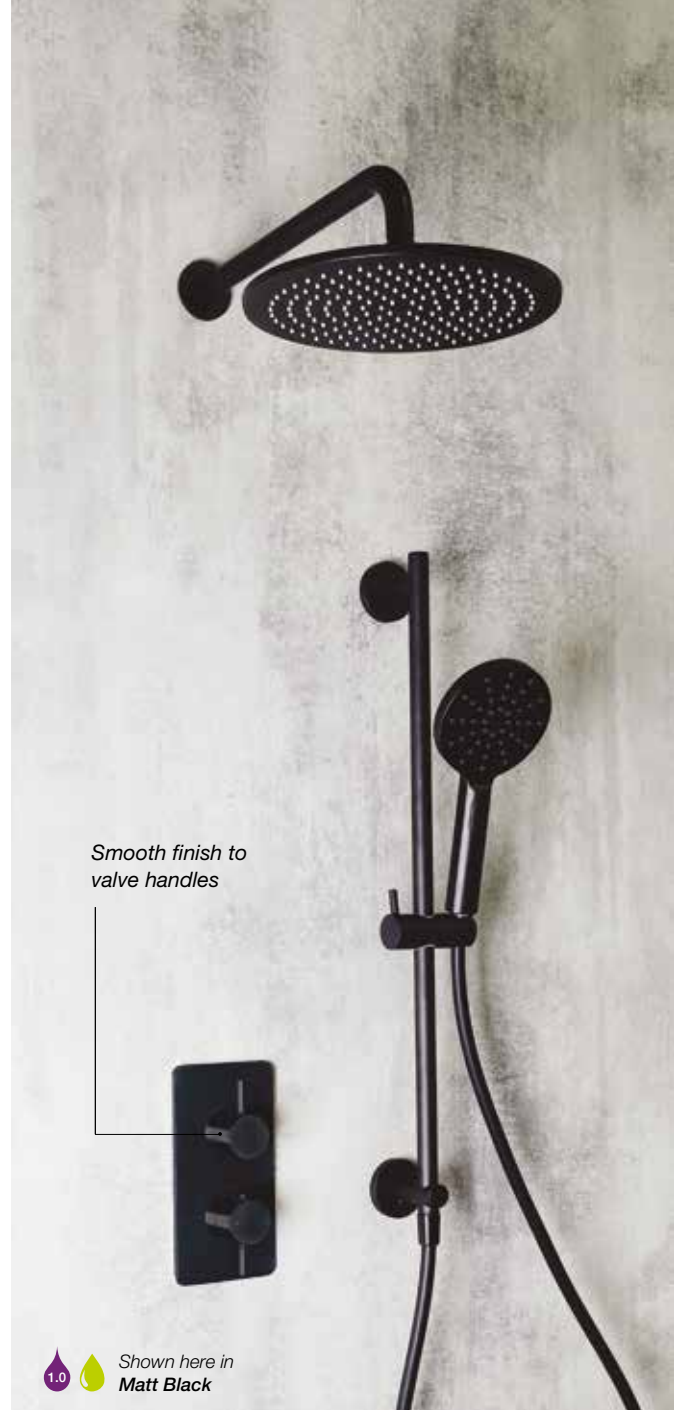

Design Collection Minimal

GG	DR-MIN-GG	£919.13 Inc. VAT / £765.94 Net
BB	DR-MIN-BB	
MB	DR-MIN-BL	£875.36 Inc. VAT / £729.46 Net
CH	DR-MIN-CH	£683.70 Inc. VAT / £569.75 Net

Design Collection Glide

GG	DR-GLI-GG	£1,020.23 Inc. VAT / £850.19 Net
BB	DR-GLI-BB	
MB	DR-GLI-BL	£971.64 Inc. VAT / £809.70 Net
CH	DR-GLI-CH	£717.33 Inc. VAT / £597.77 Net