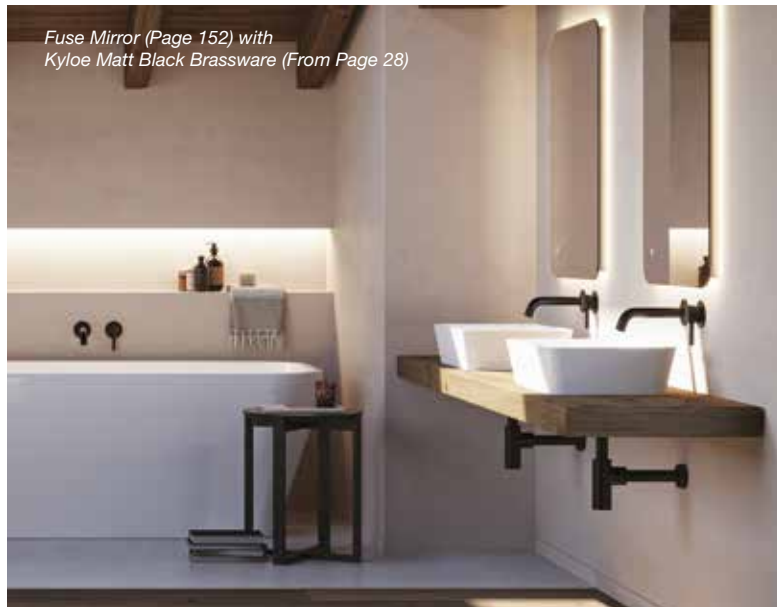

Kyloe Basin Mono Side Lever in Brushed Nickel - Page 28

Emerge Mirror Cabinet - Page 169

Stena Mirror - Page 162

Hanna Freestanding Bath Shower Mixer - Page 50

Ivy Basin Mixer in Matt Black - Page 74

Fuse Mirror (Page 152) with Kylee Matt Black Brassware (From Page 28)