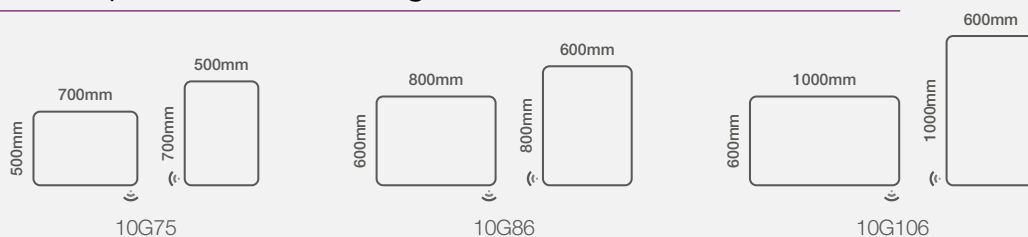

Landscape or Portrait Fitting