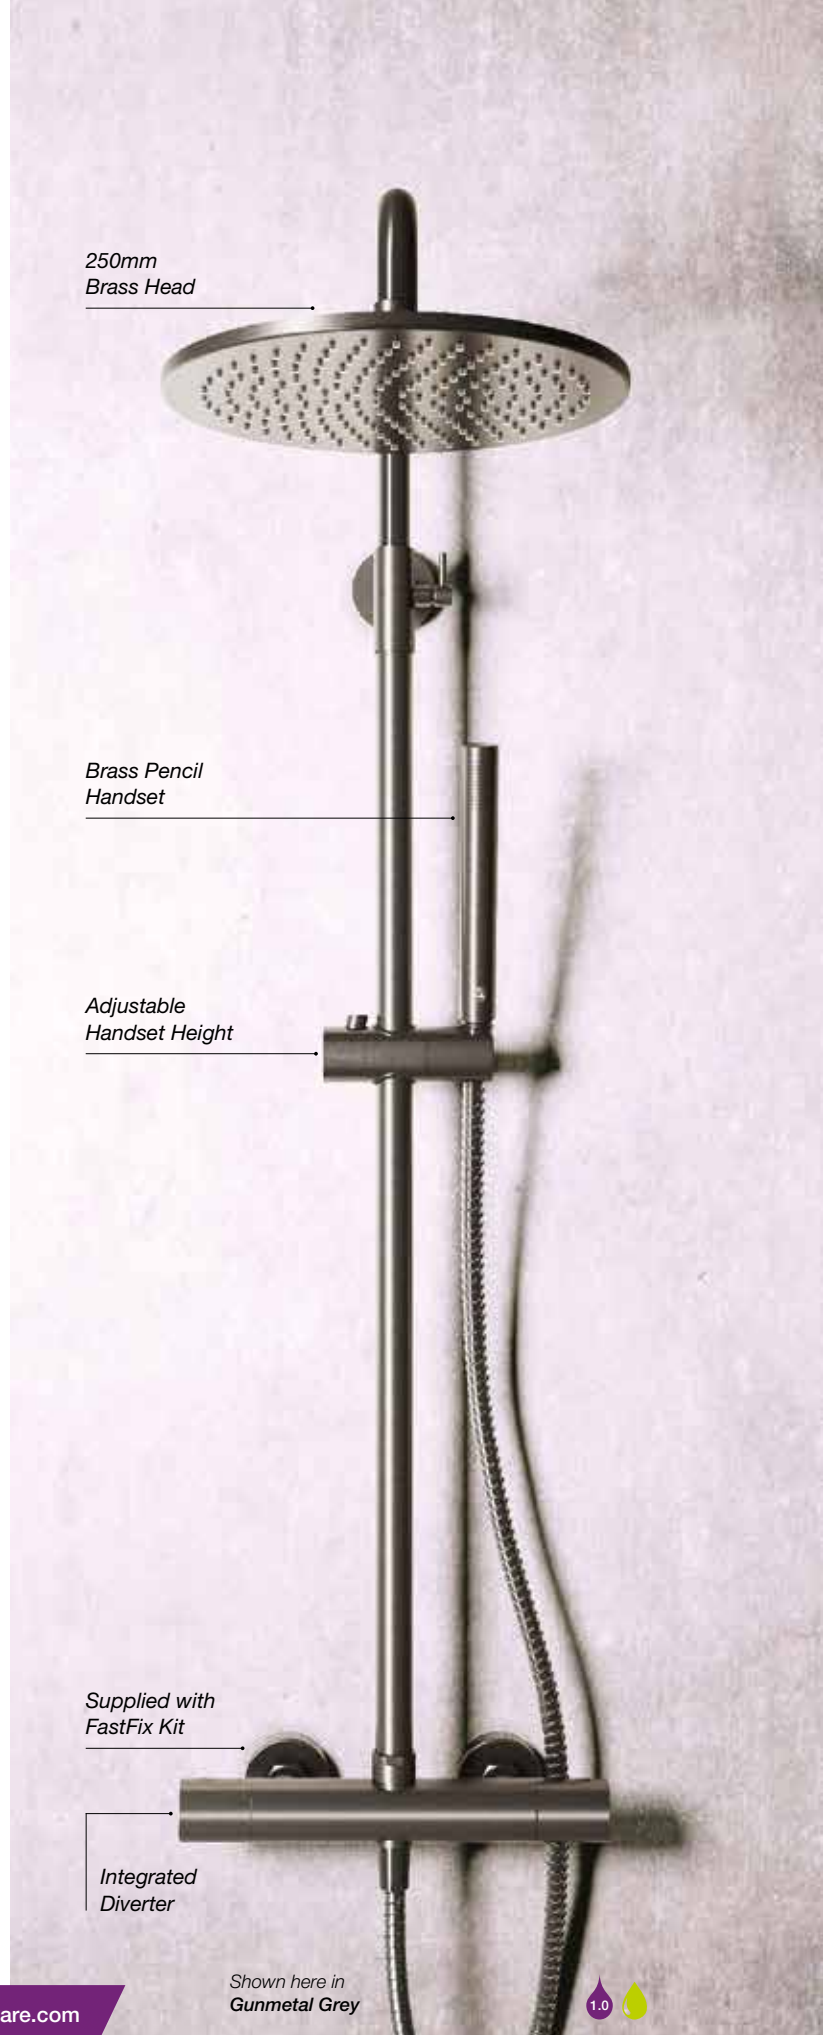

Drench Shower

GG	LU-DS-GG	£641.89 Inc. VAT / £534.91 Net
BB	LU-DS-BB	
MB	FU-DS-BL	£611.33 Inc. VAT / £509.45 Net
CH	LU-DSCWU1	£600.18 Inc. VAT / £500.15 Net

Note - Drench Shower in Matt Black and Chrome will come with a smooth hose.

Key Features

Design Collection Minimal

- Smooth finish to valve handles
- 250mm luxury brass shower head
- 390mm brass shower arm
- 4mm thick brass plate
- Single piece body
- Front access valves and filters for easy cleaning
- 1/2" outlets and 3/4" inlets to ensure maximum flow
- Integrated brass wall outlet & handset holder
- Comes complete with smooth shower hose

Design Collection Glide

- Smooth finish to valve handles
- 250mm luxury brass shower head
- 390mm brass shower arm
- 4mm thick brass plate and brass handles
- Single piece body
- Front access valves and filters for easy cleaning
- 1/2" outlets and 3/4" inlets to ensure maximum flow
- Slide rail kit with integrated brass wall outlet for minimal design
- Comes complete with smooth shower hose

Shown here in
Gunmetal Grey

All coloured finishes can be viewed online at aquallabraxware.com

In all our concealed shower kits with overhead showers Aqualla use a brass showerhead for the highest quality and durability. Shower Valves come complete with EasyFit box.

Unified Water Labelling
GREEN BAND CERTIFICATION
See Page 5 for Further Details