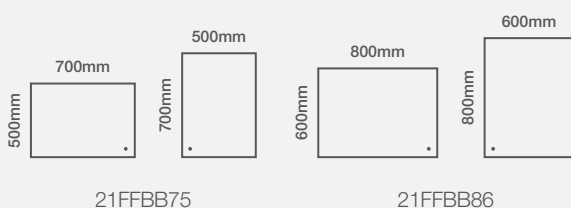

Landscape or Portrait Fitting

Features

- Press and hold touch switch to adjust between cool and warm LED lighting
- Stainless steel frame with brushed brass finish
- Heated demister pad
- Landscape or portrait fitting
- IP44 rated