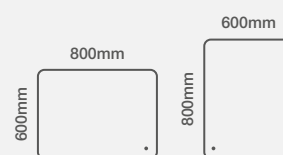

Model Shown: 700 x 500mm

Linea Mood Plus

Size Options

Dimensions	Code	Price
700 x 500mm	5LMP75	£353.05 Inc. VAT / £294.20 Net
800 x 600mm	5LMP86	£385.14 Inc. VAT / £320.95 Net

Features

- Press and hold touch switch to adjust between cool and warm LED lighting
- Energy efficient one piece LED lighting strip
- Aesthetically softer design
- Heated demister pad
- IP44 rated

Landscape or Portrait Fitting

5LMP86