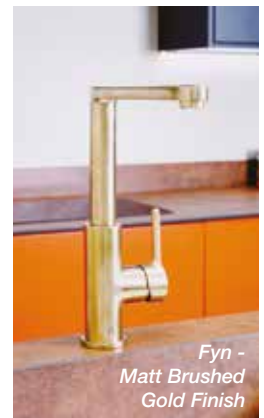

*Fyn -
Matt Brushed
Gold Finish*

Cove

1 Cove Kitchen Mixer
Chrome
 Code: CV-KM-CH
£152.83 Inc. VAT
 £127.36 Net

2 Cove Kitchen Mixer
Stainless Steel
 Code: CV-KM-SS
£183.40 Inc. VAT
 £152.83 Net

3 Cove Kitchen Mixer
Matt Brushed Gold
 Code: CV-KM-MBG
£183.40 Inc. VAT
 £152.83 Net