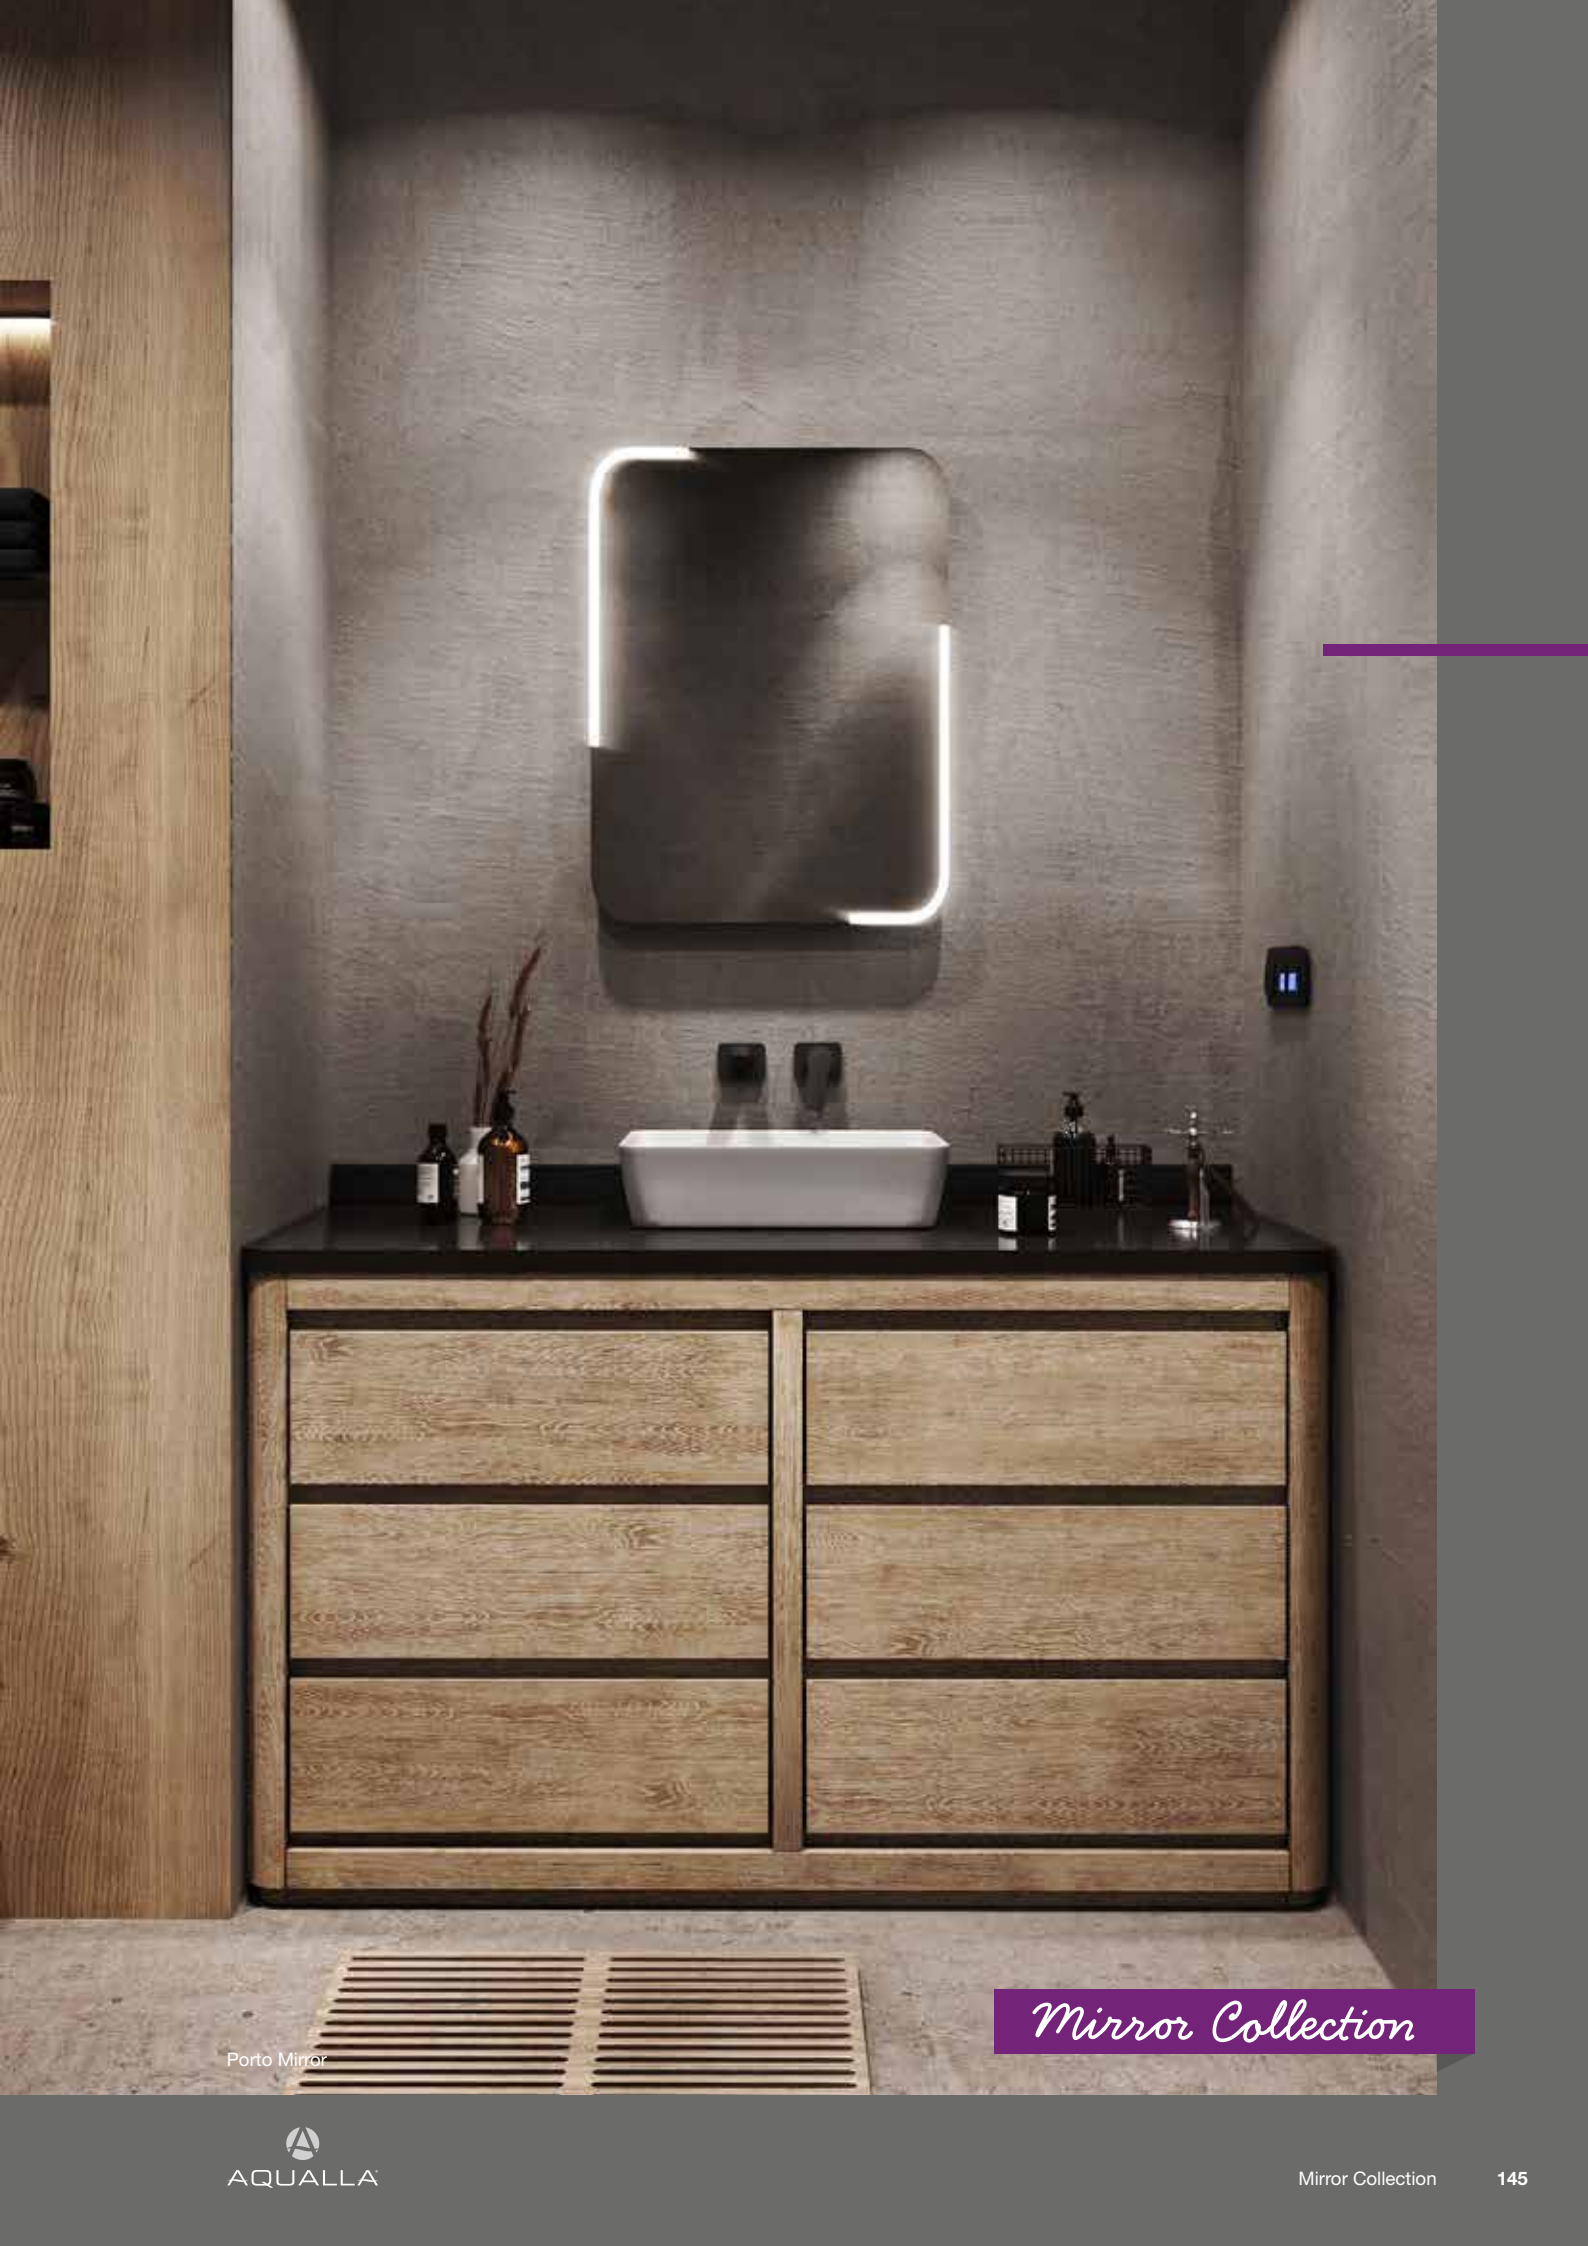

Porto Mirror

Mirror Collection