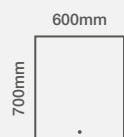

Portrait Fitting Only

20EM2D76

Storage Solution