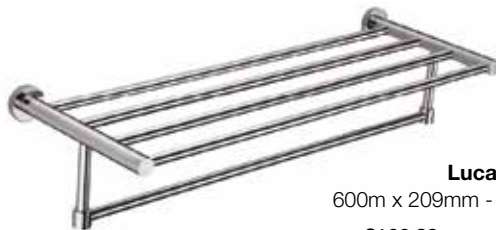

Luca Towel Rack

600m x 209mm - Code: L-TRA

£166.89 Inc. VAT / £139.08 Net