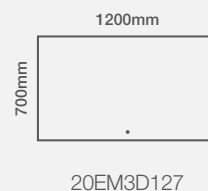

Portrait Fitting Only