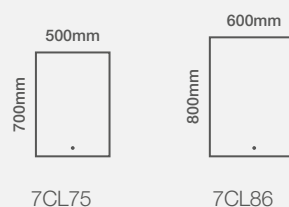

Portrait Fitting Only