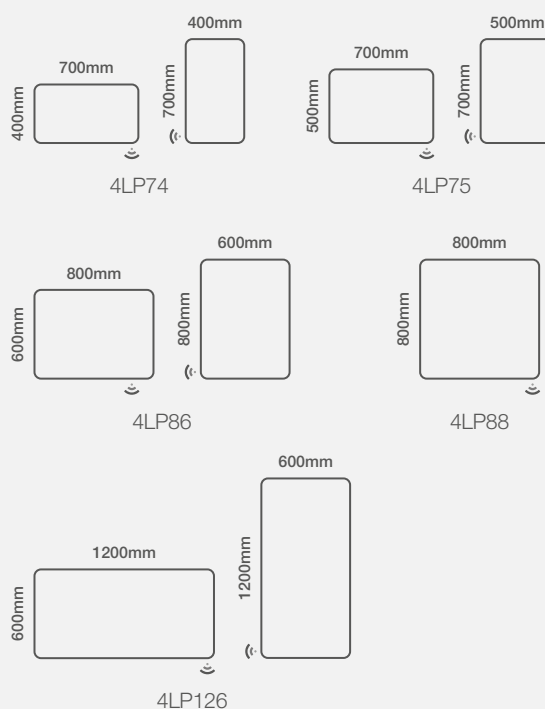

Landscape or Portrait Fitting