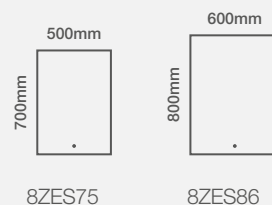

Portrait Fitting Only