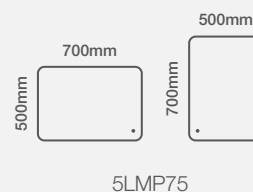

Landscape or Portrait Fitting

5LMP75