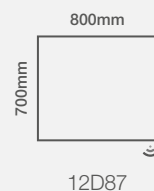

Portrait Fitting Only