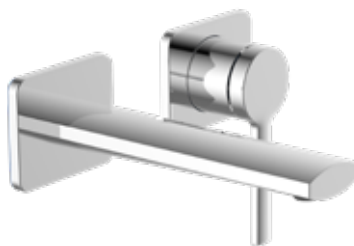

Wall Mounted Bath Filler

MB	CH
IV-WF-BL	IV-WF
£324.00 Inc. VAT	£264.00 Inc. VAT
£270.00 Net	£220.00 Net