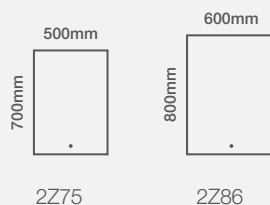

Portrait Fitting Only

Model Shown: 800 x 600mm