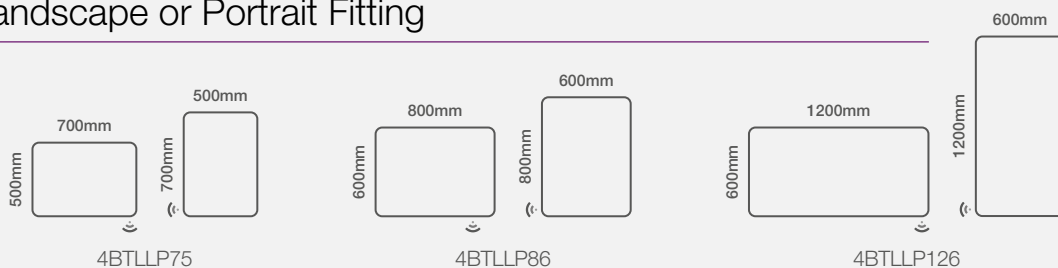

Model Shown: 1400 x 600mm

Landscape Fitting Only

Model Shown:
800 x 600mm

Music
in your
mirror

Linea Live Plus

Size Options

Dimensions	Code	Price
700 x 500mm	4BTLLP75	£481.43 Inc. VAT / £401.19 Net
800 x 600mm	4BTLLP86	£513.52 Inc. VAT / £427.93 Net
1200 x 600mm	4BTLLP126	£687.75 Inc. VAT / £573.13 Net

Landscape or Portrait Fitting

Model Shown: 700 x 500mm

Linea Mood Plus

Size Options

Dimensions	Code	Price
700 x 500mm	5LMP75	£353.05 Inc. VAT / £294.20 Net
800 x 600mm	5LMP86	£385.14 Inc. VAT / £320.95 Net