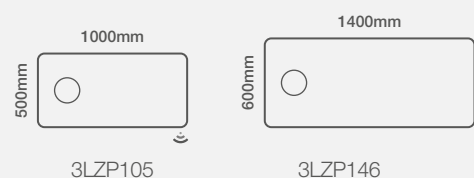

Model Shown: 1400 x 600mm

Landscape Fitting Only

Model Shown:
800 x 600mm

Music
in your
mirror

Linea Live Plus

Size Options

Dimensions	Code	Price
700 x 500mm	4BTLLP75	£481.43 Inc. VAT / £401.19 Net
800 x 600mm	4BTLLP86	£513.52 Inc. VAT / £427.93 Net
1200 x 600mm	4BTLLP126	£687.75 Inc. VAT / £573.13 Net