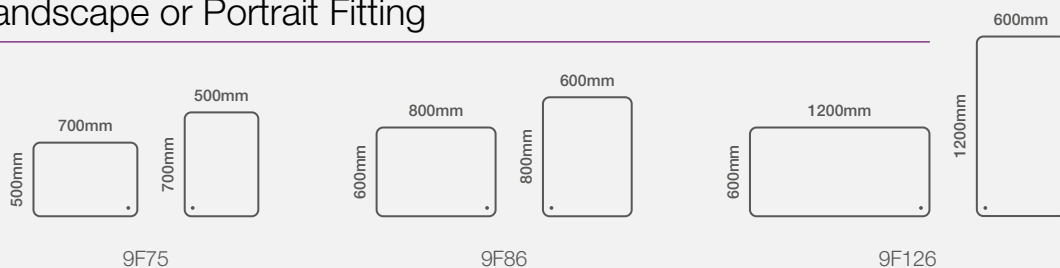

Landscape or Portrait Fitting