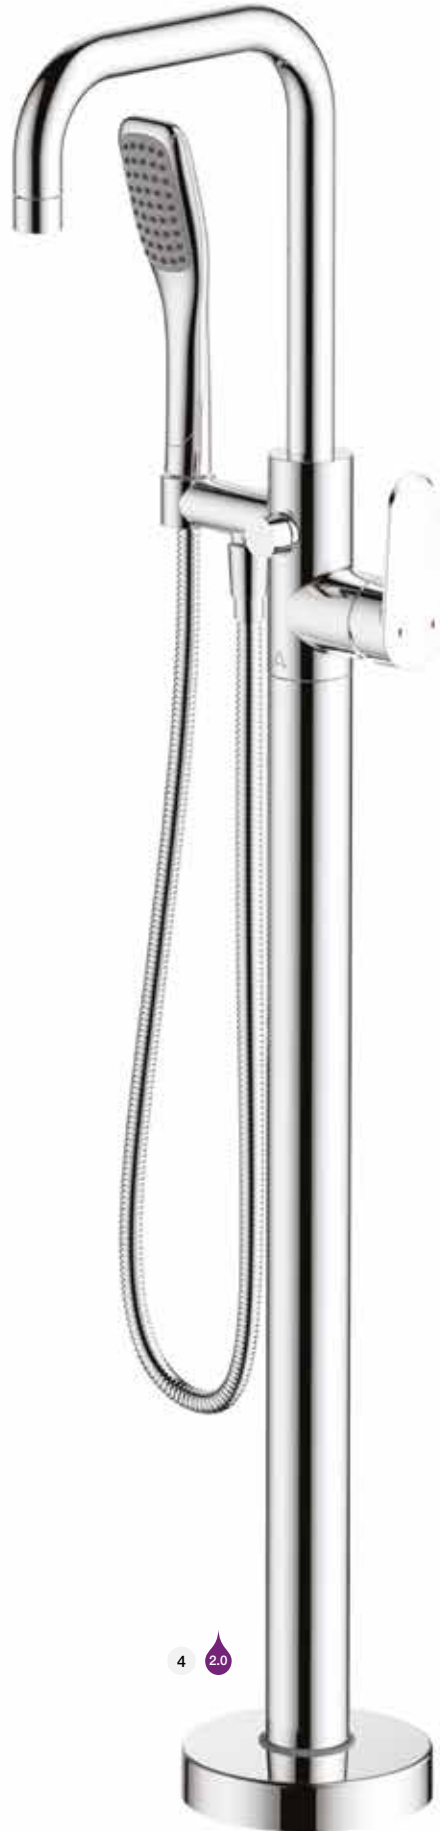

**4 Freestanding
Bath Shower Mixer**
Chrome

Code: LI-FSBSM

£754.23 Inc. VAT
£628.53 Net