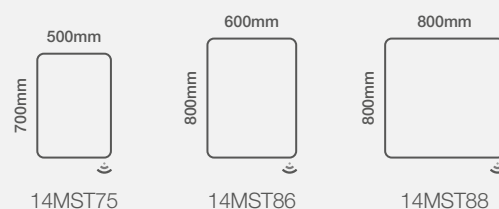

Portrait Fitting Only