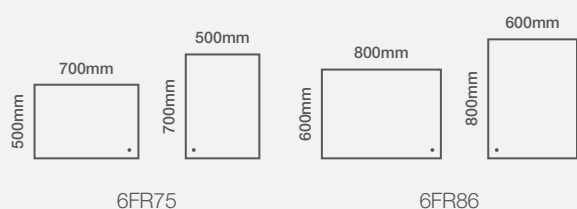

Landscape or Portrait Fitting

Features

- Energy efficient LED lighting
- Heated demister pad
- Black aluminium frame
- Touch switch power control
- IP44 rated

Zest

Size Options

Dimensions	Code	Price
700 x 500mm	8ZES75	£288.86 Inc. VAT / £240.71 Net
800 x 600mm	8ZES86	£320.95 Inc. VAT / £267.46 Net