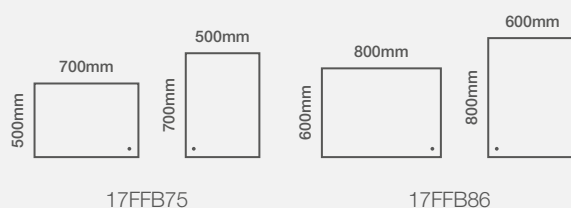

Landscape or Portrait Fitting

Features

- Energy efficient LED lighting
- Heated demister pad
- Black aluminium frame
- Touch switch power control
- IP44 rated