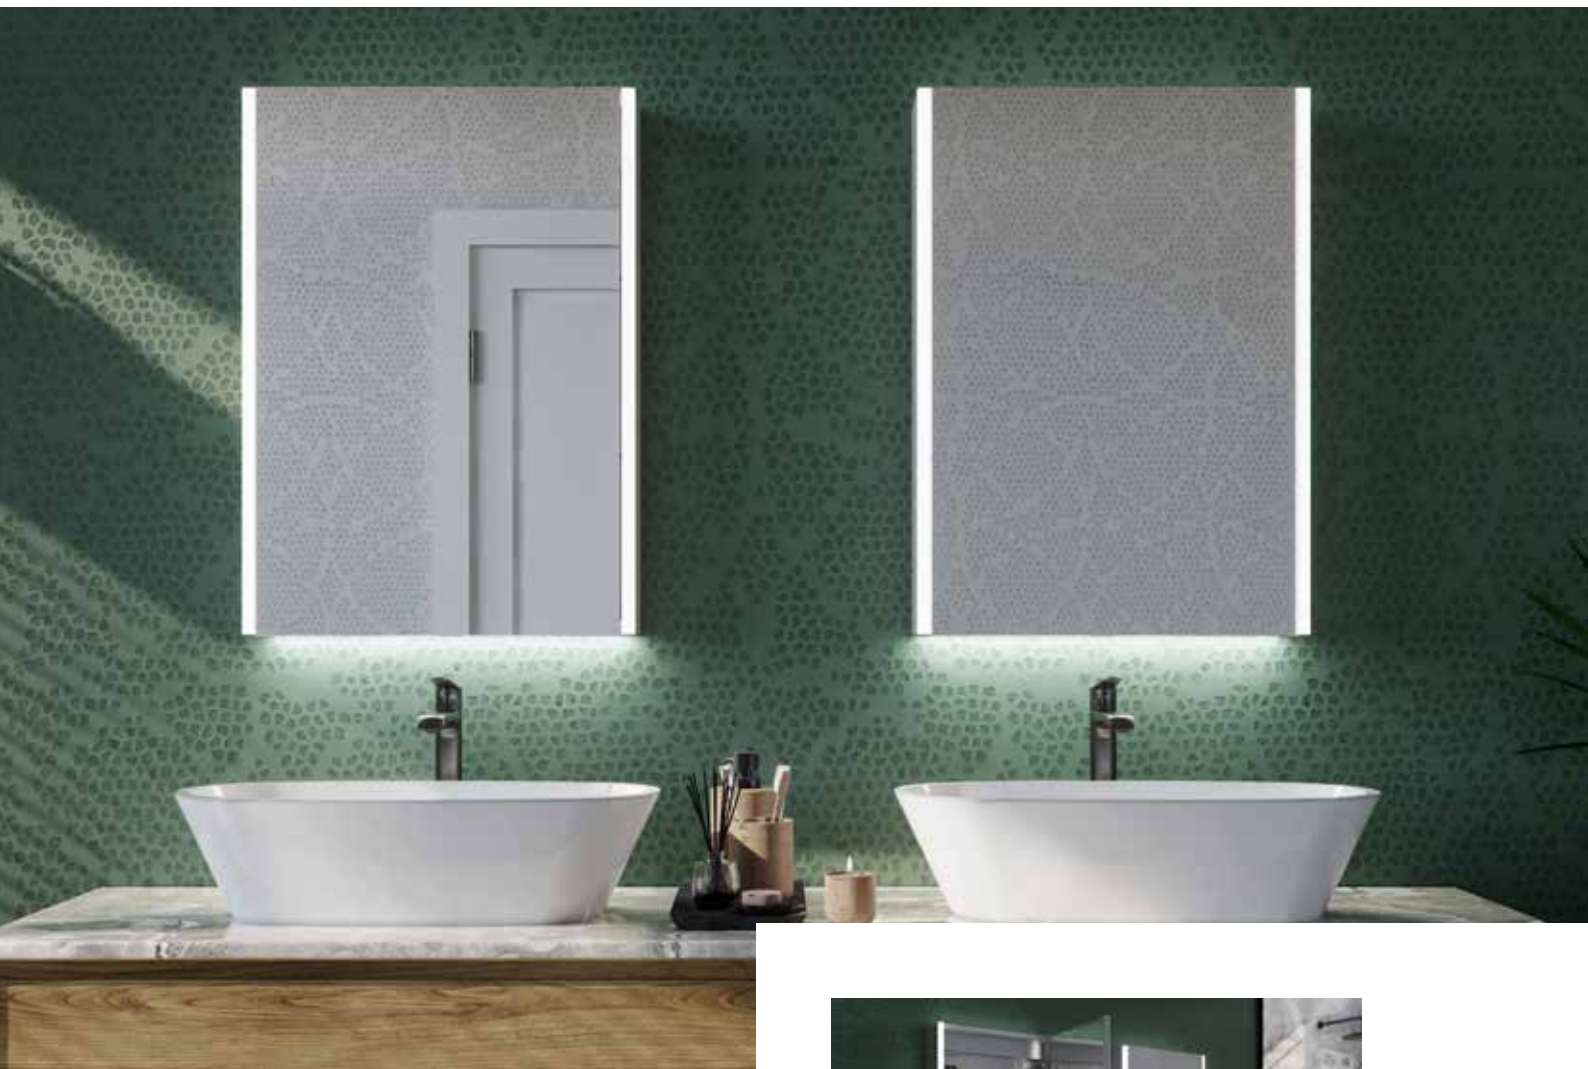

Portrait Fitting Only

Storage Solution

Drift Mirrored Cabinet

Size Options

Dimensions	Code	Price
700 x 500mm	11D75	£706.09 Inc. VAT / £588.41 Net

Features

- Energy efficient LED lighting
- Heated demister pad
- Infrared on / off sensor
- Electric toothbrush & shaver charging socket
- 3 Glass shelves
- Under mirror light / nightlight
- GRASS soft close hinges
- IP44 rated