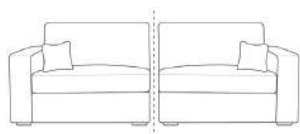

4 Seater Split Sofa

W: 88" / 223.5cm