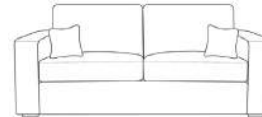

Ashbury

Shown As
3 + 2 Seater Sofa Style: Fullback Fabric: Malmo Wildflower Scatters: Splatter Silver Legs: WML002

4 Seater Split Sofa

W: 94" / 239cm

3 Seater Sofa

W: 80" / 203cm

2 Seater Sofa

W: 64" / 163cm