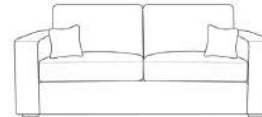

2 Seater Sofa

W: 64" / 162cm