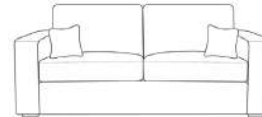

W: 74" / 188cm

Armchair

W: 52" / 132cm

Love Chair

W: 63.5" / 161cm

WESTMINSTER DEPTH: 37" / 95CM HEIGHT: 37" / 94CM SEAT HEIGHT: 20" / 52CM ARM WIDTH: 15" / 39CM

ALL SIZES ARE APPROXIMATE AND FOR GUIDANCE PURPOSES ONLY. PLEASE ALLOW UP TO 3" FOR MANUFACTURING TOLERANCES