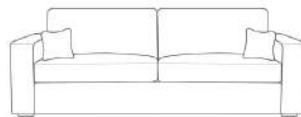

3 Seater Sofa

W: 74" / 188cm