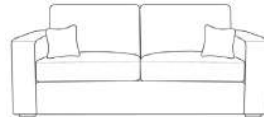

4 Seater Split Sofa

W: 90" / 229cm

3 Seater Sofa

W: 78" / 198cm

2 Seater Sofa

W: 62" / 157.5cm

Armchair

W: 40" / 101.6cm