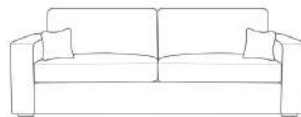

Florence

Shown As
3 Seater Sofa Style: Fullback Fabric: Marble Grey Trim: Silver Studs Scatters: Marble Mink Legs: MLC002

4 Seater Split Sofa

W: 94" / 239cm

3 Seater Sofa

W: 79.5" / 202cm

2 Seater Sofa

W: 62.9" / 160cm