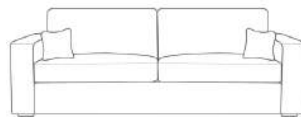

W: 90" / 229cm