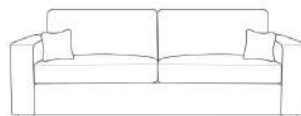

Cosmos

Shown As
3 + 2 Seater Sofa Style: Fullback Fabric: Manhattan Emerald Scatters: Matching Legs: MLG008

4 Seater Split Sofa

W: 94" / 239cm

3 Seater Sofa

W: 80" / 203cm

2 Seater Sofa

W: 65" / 165cm