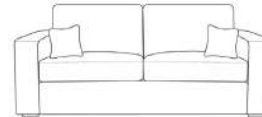

4 Seater Split Sofa

W: 88" / 223.5cm

3 Seater Sofa

W: 74" / 188cm

2 Seater Sofa

W: 58" / 147cm

Armchair

W: 36" / 91cm