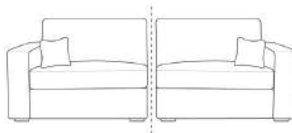

4 Seater Split Sofa

W: 88" / 223.5cm