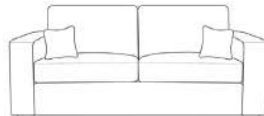

Chesterfield

Shown As
3 Seater Sofa + Armchair Style: Fixed Fabric: Celine Husk Scatters: Batik Blue

4 Seater Split Sofa

W: 96" / 244cm

3 Seater Sofa

W: 82" / 208cm

2 Seater Sofa

W: 66" / 168cm