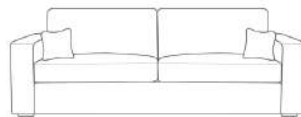

Ocean

Shown As
3 + 2 Seater Sofa Style: Fixed Fabric: T Plush Khaki Trim: Gold Trim Scatters: Plush Cream Legs: OTG002

4 Seater Split Sofa

W: 86" / 218cm

3 Seater Sofa

W: 72" / 183cm

2 Seater Sofa

W: 56" / 142cm