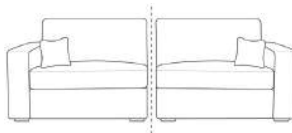

W: 91" / 231cm