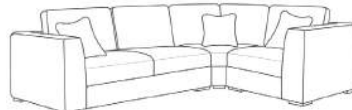

2C1 Corner Sofa

W: 246cm x 190.5cm