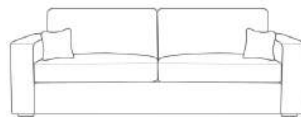

3 Seater Sofa

W: 80" / 203cm