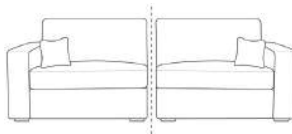

4 Seater Split Sofa

W: 94" / 239cm