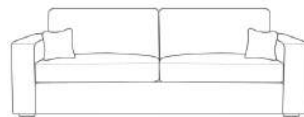

3 Seater Sofa

W: 78" / 198cm