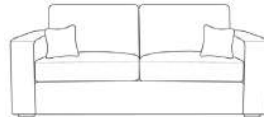

Venice

Shown As
3 + 2 Seater Sofa Style: Fullback Fabric: Freya Stargazer Scatters: Chevrons Khaki Legs: MLC001

4 Seater Split Sofa

W: 84" / 213cm

3 Seater Sofa

W: 70" / 177.8cm

2 Seater Sofa

W: 54" / 137cm