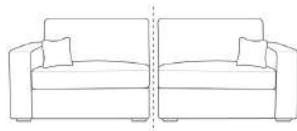

Deluxe

Shown As

Love Chair + 3 Seater Sofa

Style: Fullback

Fabric: Malmo Ripple + Malmo Monsoon

Scatters: Batik Brown + Batik Blue

Legs: MLC002

4 Seater Split Sofa

W: 94" / 239cm

3 Seater Sofa

W: 79" / 200cm

2 Seater Sofa

W: 69" / 175cm

Armchair

W: 44" / 112cm

Love Chair