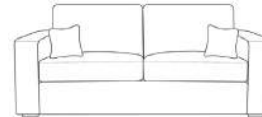

2 Seater Sofa

W: 59" / 150cm