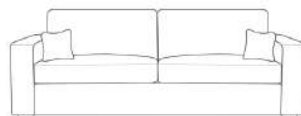

Cloud

Shown As
4 Seater Split Style: Fullback Fabric: Ashley Sabadell Slate Scatters: Matching Legs: MLC002

4 Seater Split Sofa

W: 96" / 244cm

3 Seater Sofa

W: 82" / 208cm

2 Seater Sofa

W: 66" / 168cm