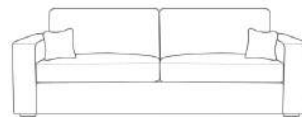

3 Seater Sofa

W: 75" / 192cm