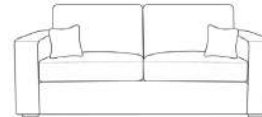

Pacific

Shown As
3 + 2 Seater Sofa Style: Fluted Fullback Fabric: Dapple Moleskin Trim: Silver Trim Scatters: Raindrop Khaki Legs: OTS001

4 Seater Split Sofa

W: 90" / 229cm

3 Seater Sofa

W: 76" / 193cm

2 Seater Sofa