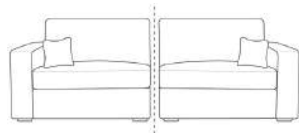

W: 90" / 229cm