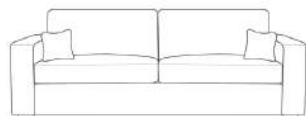

Chesterfield

Shown As
3 Seater Sofa + Armchair Style: Fixed Fabric: Celine Husk Scatters: Batik Blue

4 Seater Split Sofa

W: 96" / 244cm

3 Seater Sofa

W: 82" / 208cm

2 Seater Sofa

W: 66" / 168cm