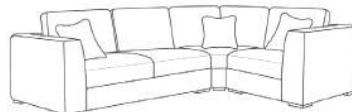

Buxton

Shown As
2C2 Corner Sofa Style: Fullback Fabric: T Rutland Stone Scatters: Chelsea Yellow Legs: WLB003

2C2 Corner Sofa

W: 230cm x 230cm

2C1 Corner Sofa

W: 230cm x 174cm

1C2 Corner Sofa

W: 174cm x 230cm