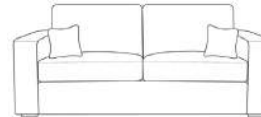

2 Seater Sofa

W: 69" / 175cm