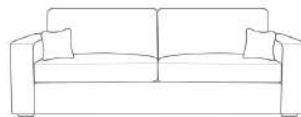

Lounger

Shown As
3 + 2 Seater Sofa Style: Fluted Fullback Fabric: T Oslo Black Trim: Gold Trim Scatters: T Oslo Stone Legs: MLG007

4 Seater Split Sofa

W: 91" / 231cm

3 Seater Sofa

W: 79" / 200cm

2 Seater Sofa