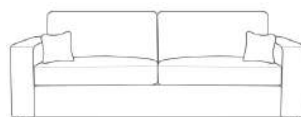

3 Seater Sofa

W: 80" / 203cm