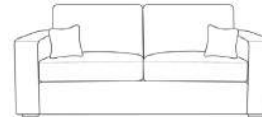

2 Seater Sofa

W: 62.9" / 160cm