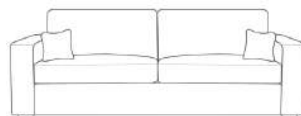

3 Seater Sofa

W: 80" / 203cm