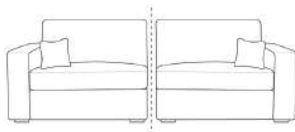

4 Seater Split Sofa

W: 96" / 244cm