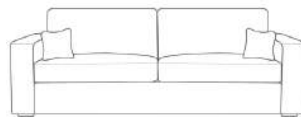

3 Seater Sofa

W: 86" / 218cm