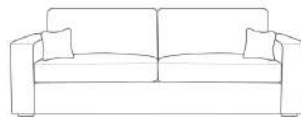

Pacific

Shown As
3 + 2 Seater Sofa Style: Fluted Fullback Fabric: Dapple Moleskin Trim: Silver Trim Scatters: Raindrop Khaki Legs: OTS001

4 Seater Split Sofa

W: 90" / 229cm

3 Seater Sofa

W: 76" / 193cm

2 Seater Sofa