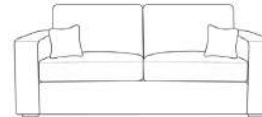

Florence

Shown As
3 Seater Sofa Style: Fullback Fabric: Marble Grey Trim: Silver Studs Scatters: Marble Mink Legs: MLC002

4 Seater Split Sofa

W: 94" / 239cm

3 Seater Sofa

W: 79.5" / 202cm

2 Seater Sofa

W: 62.9" / 160cm