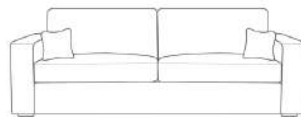

Ashbury

Shown As
3 + 2 Seater Sofa Style: Fullback Fabric: Malmo Wildflower Scatters: Splatter Silver Legs: WML002

4 Seater Split Sofa

W: 94" / 239cm

3 Seater Sofa

W: 80" / 203cm

2 Seater Sofa

W: 64" / 163cm