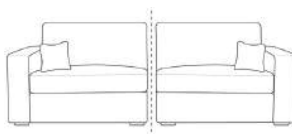

4 Seater Split Sofa

W: 95" / 241cm