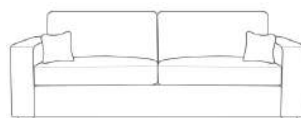

Harrison

Shown As
3 + 2 Seater Sofa Style: Fullback Fabric: Olivia Smoke Trim: No Studs Scatters: Extravaganza Navy Legs: MLC002

4 Seater Split Sofa

W: 95" / 241cm

3 Seater Sofa

W: 80" / 203cm

2 Seater Sofa