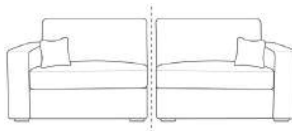

4 Seater Split Sofa

W: 100" / 254cm