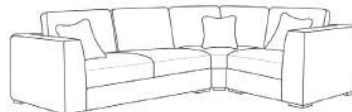

Lounger

Shown As
2C1 Corner Sofa Style: Fluted Fullback Fabric: T Oslo Stone Trim: Silver Trim Scatters: T Oslo Black Legs: MLC002

2C2 Corner Sofa

W: 276cm x 276cm

2C1 Corner Sofa

W: 276cm x 200cm

1C2 Corner Sofa