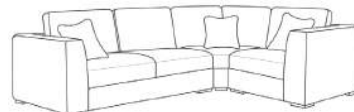

Wrexford

Shown As
2C2 Corner Sofa Style: Fullback Fabric: Willow Pacific Scatters: Aztek Blue Legs: WML001

2C2 Corner Sofa

W: 239cm x 239cm

2C1 Corner Sofa

W: 239cm x 183cm

1C2 Corner Sofa

W: 183cm x 239cm