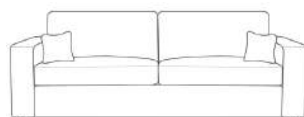

3 Seater Sofa

W: 74" / 188cm