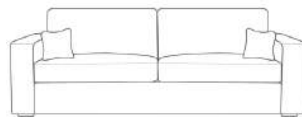

Venice

Shown As
3 + 2 Seater Sofa Style: Fullback Fabric: Freya Stargazer Scatters: Chevrons Khaki Legs: MLC001

4 Seater Split Sofa

W: 84" / 213cm

3 Seater Sofa

W: 70" / 177.8cm

2 Seater Sofa

W: 54" / 137cm