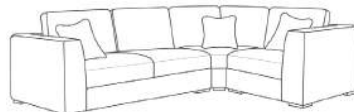

Flip

Shown As
2C2 Corner Sofa Style: Fullback Fabric: T Enzo Slate Scatters: Feather Grey Legs: MLC002

2C2 Corner Sofa

W: 235cm x 235cm

2C1 Corner Sofa

W: 235cm x 185cm

1C2 Corner Sofa

W: 185cm x 235cm