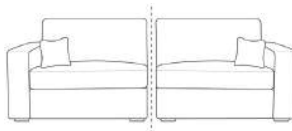

W: 104" / 264cm