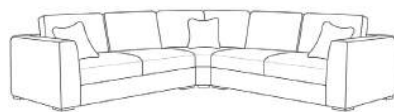

Cloud

Shown As
U Shape Sofa Style: Fullback Fabric: Ashley Sabadell Golden Scatters: Matching Legs: MLC002

U Shape Sofa

W: 276cm x 150cm

2C2 Corner Sofa

W: 245cm x 245cm

2C1 Corner Sofa

W: 245cm x 190cm