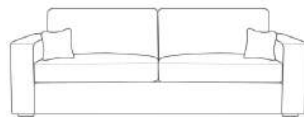

Aqua

Shown As
3 + 2 Seater Sofa Style: Piped Fullback Fabric: Oakland Pearl Trim: Silver Trim Scatters: Nest Grey Legs: MLC002

4 Seater Split Sofa

W: 94" / 239cm

3 Seater Sofa

W: 81" / 205cm

2 Seater Sofa

W: 66" / 168cm