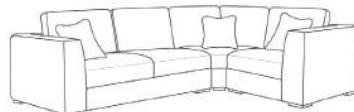

Ashbury

Shown As
2C2 Corner Sofa Style: Fullback Fabric: Malmo Swan Scatters: Splatter Blue Legs: WML002

2C2 Corner Sofa

W: 239cm x 239cm

2C1 Corner Sofa

W: 239cm x 183cm

1C2 Corner Sofa

W: 183cm x 239cm