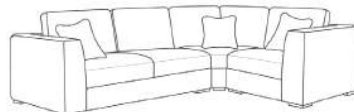

Harrison

Shown As
2C2 Corner Sofa Style: Scatterback Fabric: Madrid Silver Trim: Antique Studs Scatters: Extravaganza Grey Legs: MLC002

2C2 Corner Sofa

W: 241cm x 241cm

2C1 Corner Sofa

W: 241cm x 185cm

1C2 Corner Sofa