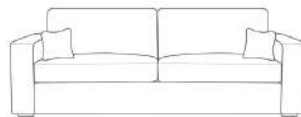

3 Seater Sofa

W: 79.5" / 202cm