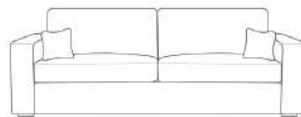

Nova

Shown As
3 Seater + 2 Seater Sofa Style: Fullback Fabric: T Oslo Oxblood Scatters: Herringbone Red Legs: WBN016

4 Seater Split Sofa

W: 90" / 229cm

3 Seater Sofa

W: 76" / 193cm

2 Seater Sofa

W: 60" / 152cm