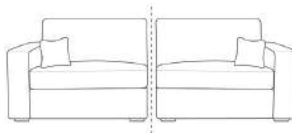

4 Seater Split Sofa

W: 86" / 218cm