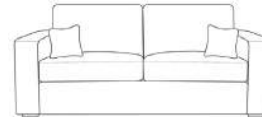

Lounger

Shown As
3 + 2 Seater Sofa Style: Fluted Fullback Fabric: T Oslo Black Trim: Gold Trim Scatters: T Oslo Stone Legs: MLG007

4 Seater Split Sofa

W: 91" / 231cm

3 Seater Sofa

W: 79" / 200cm

2 Seater Sofa