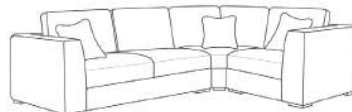

Ashton

Shown As
2C2 Corner Sofa Style: Fullback Fabric: T Milano Mole Trim: Buttons Scatters: T Milano Sand Legs: MLG007

2C2 Corner Sofa

W: 245cm x 245cm

2C1 Corner Sofa

W: 245cm x 190cm

1C2 Corner Sofa

W: 190cm x 245cm