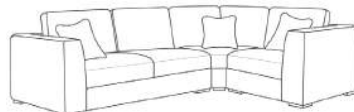

Cosmos

Shown As
2C2 Corner Sofa Style: Fullback Fabric: Madrid Nickel Scatters: Feather Cream Legs: MLC001

2C2 Corner Sofa

W: 240cm x 240cm

2C1 Corner Sofa

W: 240cm x 185cm

1C2 Corner Sofa

W: 185cm x 240cm