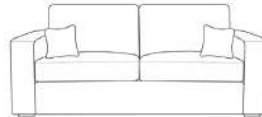

4 Seater Split Sofa

W: 88" / 223.5cm

3 Seater Sofa

W: 74" / 188cm

2 Seater Sofa

W: 58" / 147cm

Armchair

W: 36" / 91cm