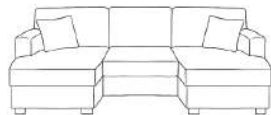

U Shape Sofa

W: 276cm x 150cm