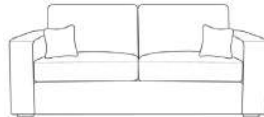

Aqua

Shown As
3 + 2 Seater Sofa Style: Piped Fullback Fabric: Oakland Pearl Trim: Silver Trim Scatters: Nest Grey Legs: MLC002

4 Seater Split Sofa

W: 94" / 239cm

3 Seater Sofa

W: 81" / 205cm

2 Seater Sofa

W: 66" / 168cm