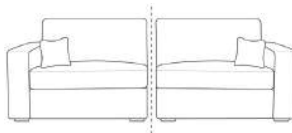

W: 94" / 239cm