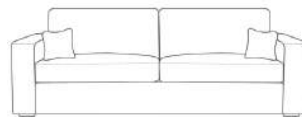

Deluxe

Shown As

Love Chair + 3 Seater Sofa

Style: Fullback

Fabric: Malmo Ripple + Malmo Monsoon

Scatters: Batik Brown + Batik Blue

Legs: MLC002

4 Seater Split Sofa

W: 94" / 239cm

3 Seater Sofa

W: 79" / 200cm

2 Seater Sofa

W: 69" / 175cm

Armchair

W: 44" / 112cm

Love Chair