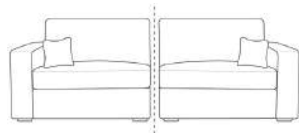

W: 88" / 223.5cm