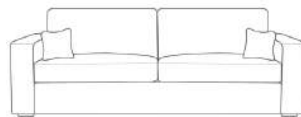

Cuba

Shown As
3 + 2 Seater Sofa Style: Fullback Fabric: Celine Capri Scatters: Extravaganza Beige Legs: WML001

4 Seater Split Sofa

W: 94" / 239cm

3 Seater Sofa

W: 80" / 203cm

2 Seater Sofa

W: 64" / 163cm