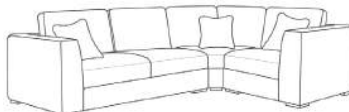

2C1 Corner Sofa

W: 251cm x 196cm