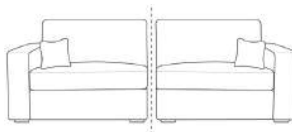

4 Seater Split Sofa

W: 94" / 239cm