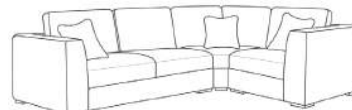

Sorrento

Shown As
2C2 Corner Sofa Style: Fullback Fabric: Brooklyn Quil Scatters: Woodland Orange Legs: ANG001

2C2 Corner Sofa

W: 240cm x 240cm

2C1 Corner Sofa

W: 240cm x 180cm

1C2 Corner Sofa

W: 180cm x 240cm