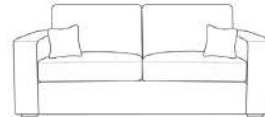

2 Seater Sofa

W: 60" / 152cm