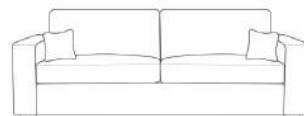

3 Seater Sofa

W: 79.5" / 202cm