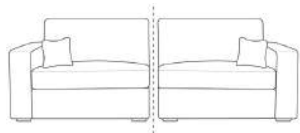

4 Seater Split Sofa

W: 84" / 213cm