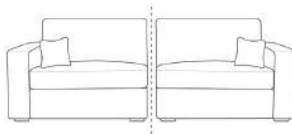

4 Seater Split Sofa

W: 90" / 229cm