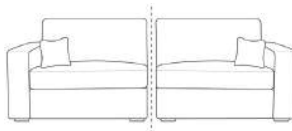

4 Seater Split Sofa

W: 94" / 239cm