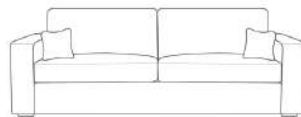

3 Seater Sofa

W: 72" / 182cm