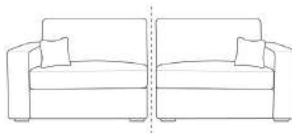

Ocean

Shown As
3 + 2 Seater Sofa Style: Fixed Fabric: T Plush Khaki Trim: Gold Trim Scatters: Plush Cream Legs: OTG002

4 Seater Split Sofa

W: 86" / 218cm

3 Seater Sofa

W: 72" / 183cm

2 Seater Sofa

W: 56" / 142cm