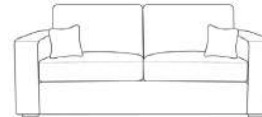

Ocean

Shown As
3 + 2 Seater Sofa Style: Fixed Fabric: T Plush Khaki Trim: Gold Trim Scatters: Plush Cream Legs: OTG002

4 Seater Split Sofa

W: 86" / 218cm

3 Seater Sofa

W: 72" / 183cm

2 Seater Sofa

W: 56" / 142cm