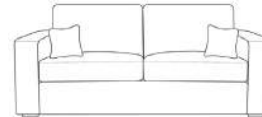

2 Seater Sofa

W: 56" / 142cm