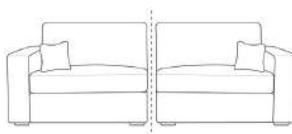

4 Seater Split Sofa

W: 94" / 239cm