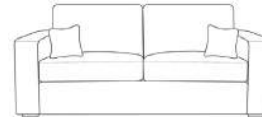

Cuba

Shown As
3 + 2 Seater Sofa Style: Fullback Fabric: Celine Capri Scatters: Extravaganza Beige Legs: WML001

4 Seater Split Sofa

W: 94" / 239cm

3 Seater Sofa

W: 80" / 203cm

2 Seater Sofa

W: 64" / 163cm