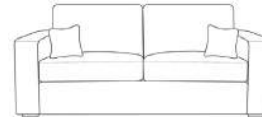

Nova

Shown As
3 Seater + 2 Seater Sofa Style: Fullback Fabric: T Oslo Oxblood Scatters: Herringbone Red Legs: WBN016

4 Seater Split Sofa

W: 90" / 229cm

3 Seater Sofa

W: 76" / 193cm

2 Seater Sofa

W: 60" / 152cm