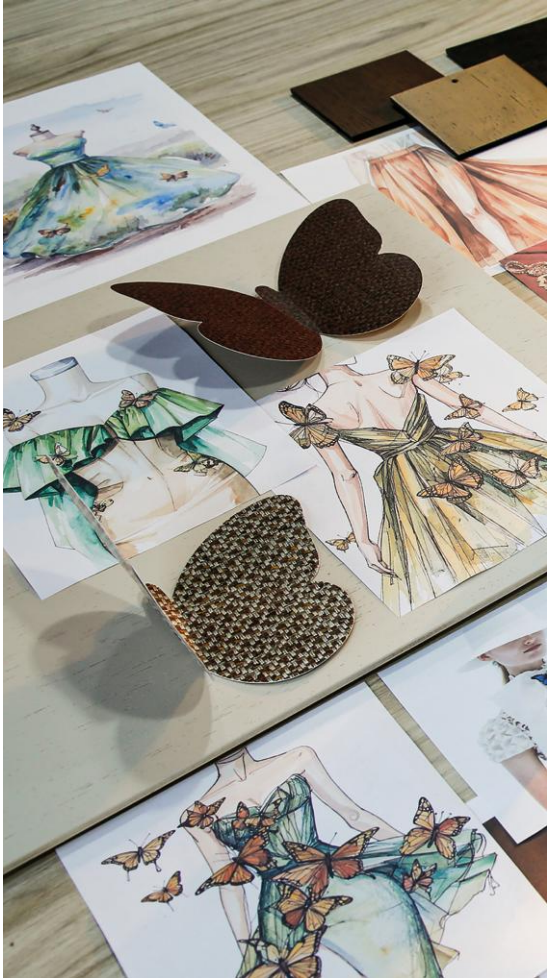

MONARCH CHAIR