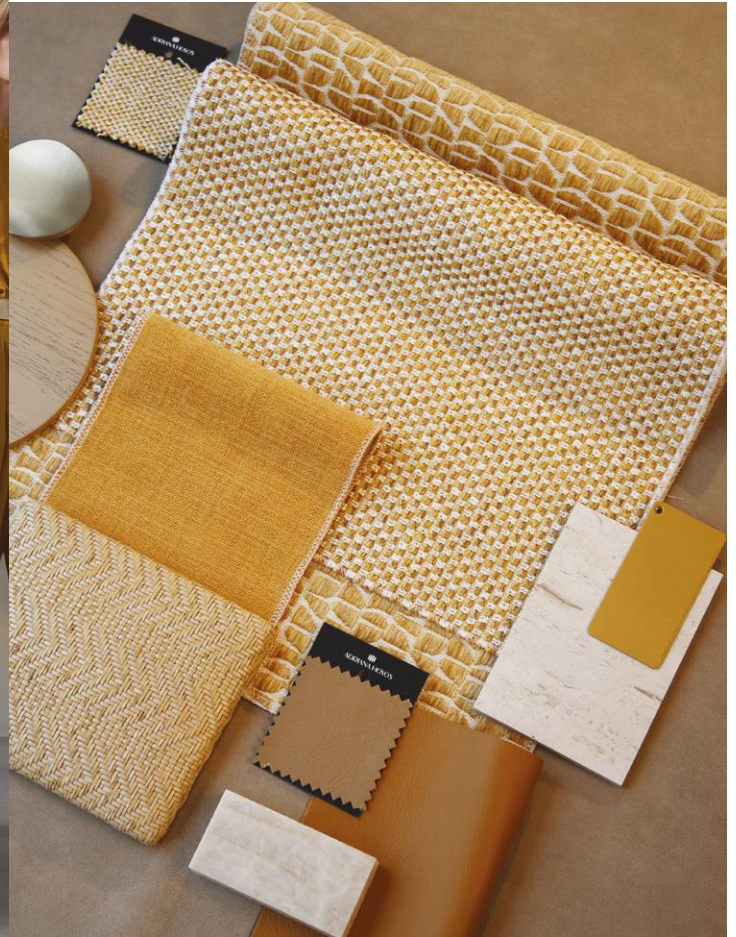

Beige
SOFT NEUTRAL

Off white
QUIET STATEMENT

Light blue
NATURAL TONES

Navy blue
DEEP HORIZONS

Camel
WARM SIGNATURE

Black & white
RICH EXPRESSIONS.

Yellow
LUMINOUS DETAIL

Green
NATURAL BALANCE

Camel WARM. ENDURING. SOPHISTICATED

Dining table: GS04501 | Dining chairs: GM01200 - GM02200 | Console: OR34101

LU10411

Off white

SUBTLE. SOFT. PRECISE

Dining chairs: GM02100TX - GS01313 | Sofá: GM12120 | End table: GM20101 | Cocktail table: GM19100

Chair: GS10911 | Ottoman: LU16300 | End table: LU20101

Sage green

ORGANIC. SERENE. FRESH

Sectional Origin: OR14210 LAF/RAF, OR14100, OR20300, OR20750 | Chair: GS10311 | End table: OR20100 | Cocktail table: OR19110 | Bench: LU15100

Barstool: GS05200 | Chair: OR10301TX | End table: OR20101 | Cocktail table: OR19201 | Ottoman: OR16200TX | Sofa: OR12300TX

Yellow

Chair: GM10301

REFINED. RADIANT. PRECISE.

Navy blue

ELEGANT. FLUID. EFFORTLESS.