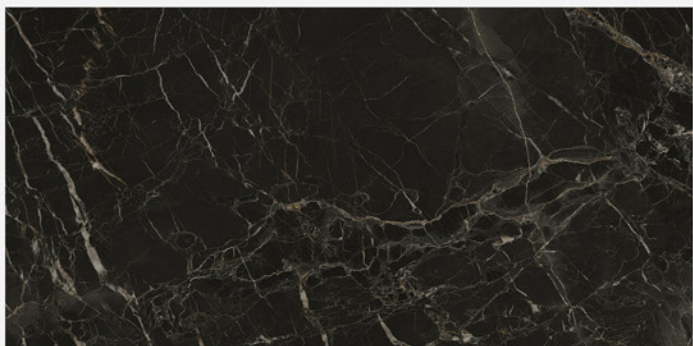

33DE
Black | Polished Glazed