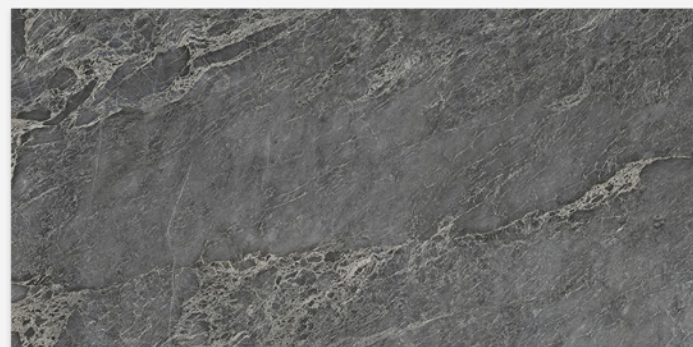

831E  
Ash | Soft Polished

3  
Patterns

Application: 831E

52UE  
Starry Gem | Micro Crystal Polished

10BH  
Moonstone  
| Semi Polished

4  
Patterns

18902  
Piebald Black | Polished

4