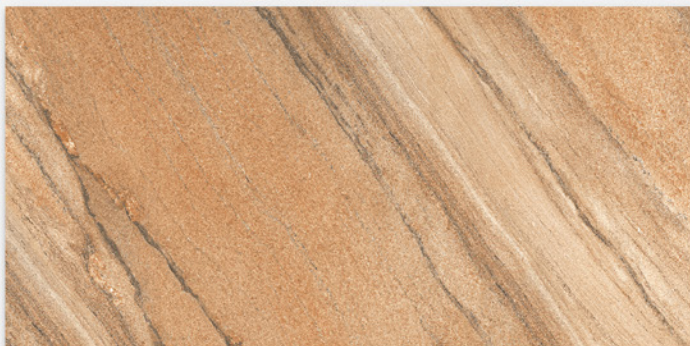

Application: 63WE

54BE
Russet
| Semi Polished

4
Patterns