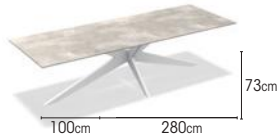

dining table - ceramic top

charcoal	ceramic palladium grey	220x100cm	280x100cm
charcoal	ceramic chianca	08-000487	08-000438
white	ceramic palladium grey	08-000503	08-000506
white	ceramic palladium grey	08-000488	08-000451
white	ceramic chianca	08-000504	08-000507
sand	ceramic palladium grey	08-000486	08-000485
sand	ceramic chianca	08-000502	08-000505
black	ceramic palladium grey		08-000457