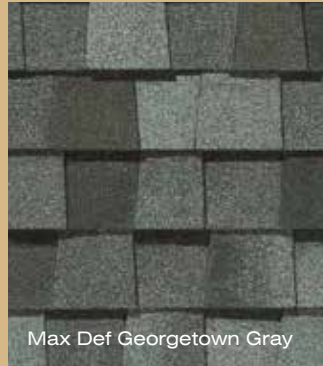

# LANDMARK<sup>®</sup> PRO color palette

Max Def Cobblestone Gray

Max Def Colonial Slate

Max Def Georgetown Gray

Max Def Resawn Shake

Max Def Weathered Wood

Max Def Driftwood

Max Def Prairie Wood