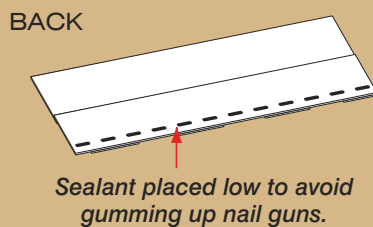

WIDER. Faster. Proven.

For the past 10 years, NailTrak™ has enabled installers to shingle with improved speed and accuracy. With a nailing area that's three times WIDER than typical laminate shingles, nails hit home with NailTrak. A feature on all Landmark Series shingles. Speed and accuracy result in lower labor costs.

No leaks. No de-lamination. No callbacks.
The cost of doing business has gone down with NailTrak.