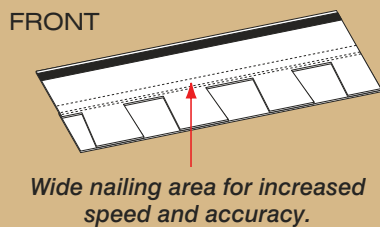

WIDER. Faster. Proven.

For the past 10 years, NailTrak™ has enabled installers to shingle with improved speed and accuracy. With a nailing area that's three times WIDER than typical laminate shingles, nails hit home with NailTrak. A feature on all Landmark Series shingles. Speed and accuracy result in lower labor costs.

No leaks. No de-lamination. No callbacks.
The cost of doing business has gone down with NailTrak.