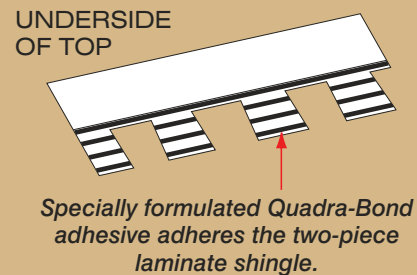

WIDER. Faster. Proven.

For the past 10 years, NailTrak™ has enabled installers to shingle with improved speed and accuracy. With a nailing area that's three times WIDER than typical laminate shingles, nails hit home with NailTrak. A feature on all Landmark Series shingles. Speed and accuracy result in lower labor costs.

No leaks. No de-lamination. No callbacks.
The cost of doing business has gone down with NailTrak.