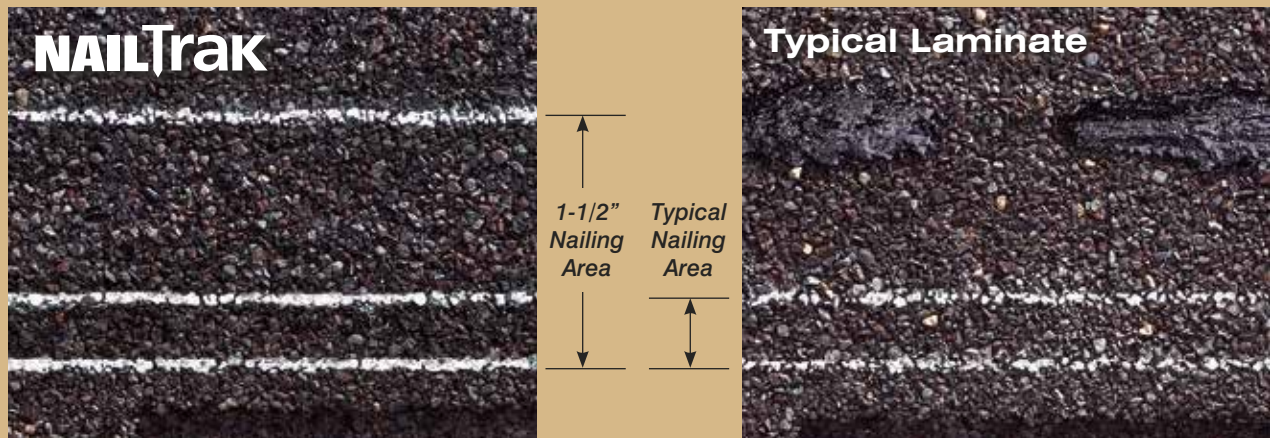

WIDER. Faster. Proven.

For the past 10 years, NailTrak™ has enabled installers to shingle with improved speed and accuracy. With a nailing area that's three times WIDER than typical laminate shingles, nails hit home with NailTrak. A feature on all Landmark Series shingles. Speed and accuracy result in lower labor costs.

No leaks. No de-lamination. No callbacks.
The cost of doing business has gone down with NailTrak.