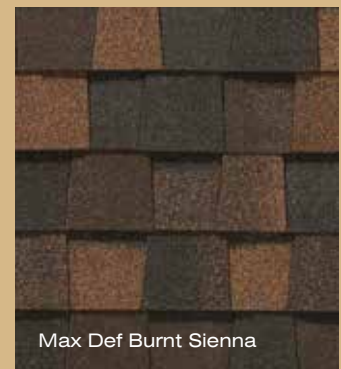

# LANDMARK<sup>®</sup> PRO color palette

Max Def Cobblestone Gray

Max Def Colonial Slate

Max Def Georgetown Gray

Max Def Resawn Shake

Max Def Weathered Wood

Max Def Driftwood

Max Def Prairie Wood

Max Def Burnt Sienna

Max Def Shenandoah

Max Def Atlantic Blue

Max Def Hunter Green

Max Def Heather Blend

Max Def Pewter

Max Def Moire Black