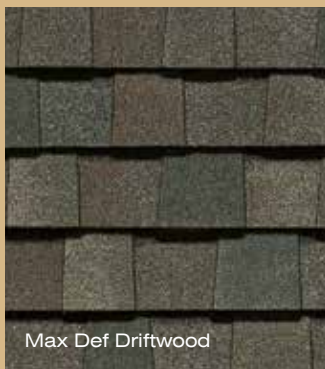

# LANDMARK<sup>®</sup> PRO color palette

Max Def Cobblestone Gray

Max Def Colonial Slate

Max Def Georgetown Gray

Max Def Resawn Shake

Max Def Weathered Wood

Max Def Driftwood

Max Def Prairie Wood