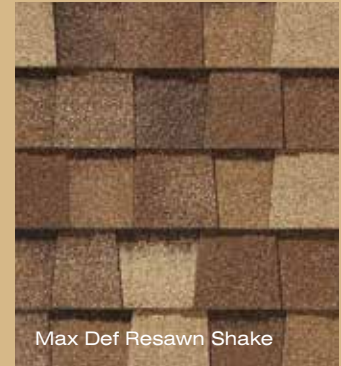

# LANDMARK<sup>®</sup> PRO color palette

Max Def Cobblestone Gray

Max Def Colonial Slate

Max Def Georgetown Gray

Max Def Resawn Shake

Max Def Weathered Wood

Max Def Driftwood

Max Def Prairie Wood

Max Def Burnt Sienna

Max Def Shenandoah

Max Def Atlantic Blue

Max Def Hunter Green

Max Def Heather Blend

Max Def Pewter

Max Def Moire Black