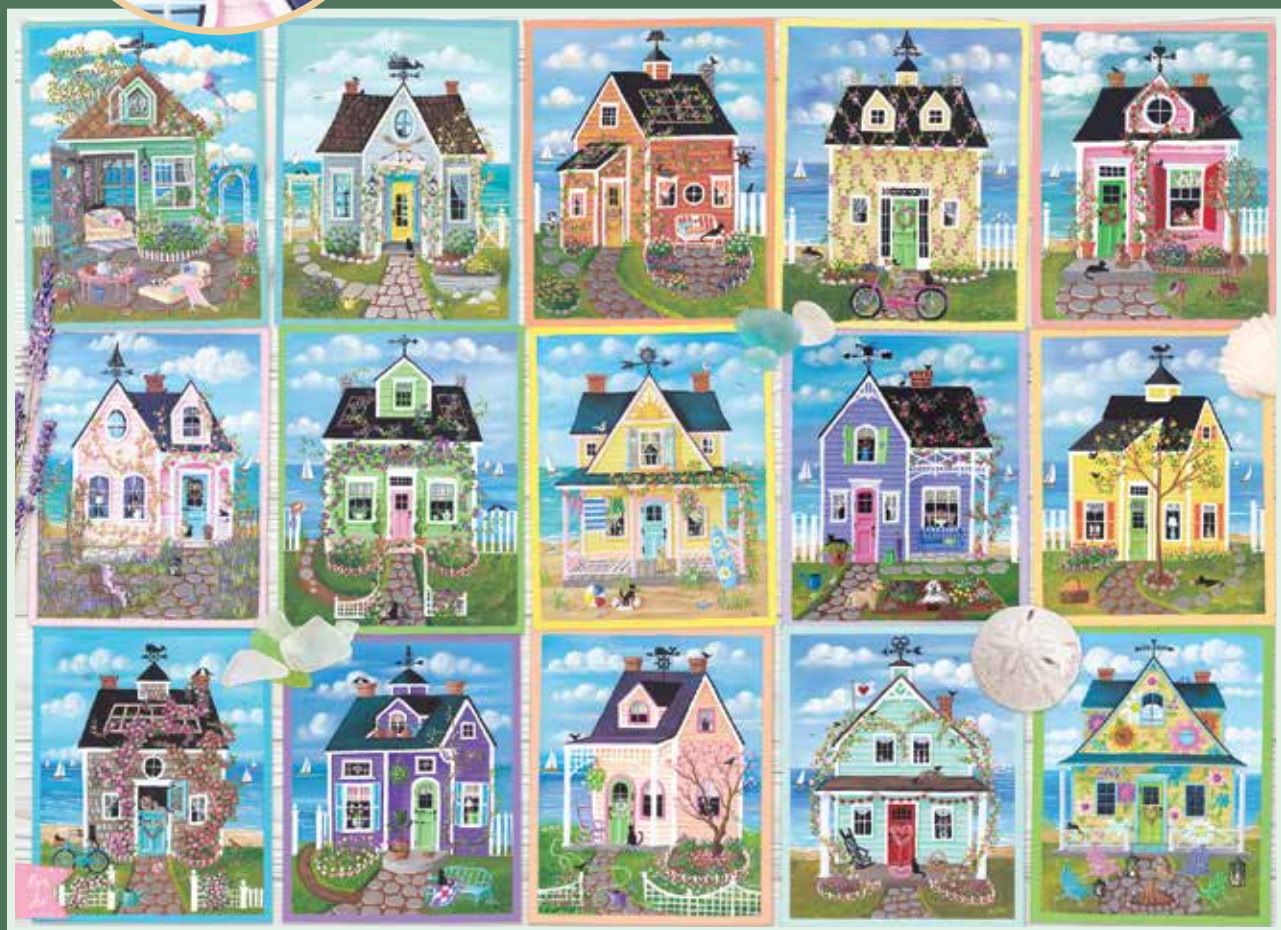

40183 | Orcas

©Persis Clayton Weirs

6 25012 40183 8

1000

• COASTAL •

New!

40285
Seaside Cottages
©Kim Leo

6 25012 40285 9