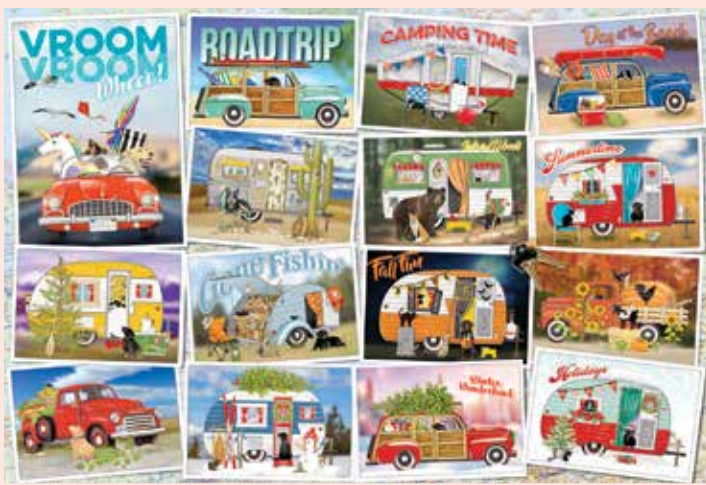

A PART OF THE IMAGE AT ACTUAL SIZE

Debi Hron has a popular line of calendars called Simple Inspirations. This puzzle features a selection of happy thoughts delivered with wit and whimsy.

2000+

49014 | Vroom Vroom
©Mary Lake-Thompson