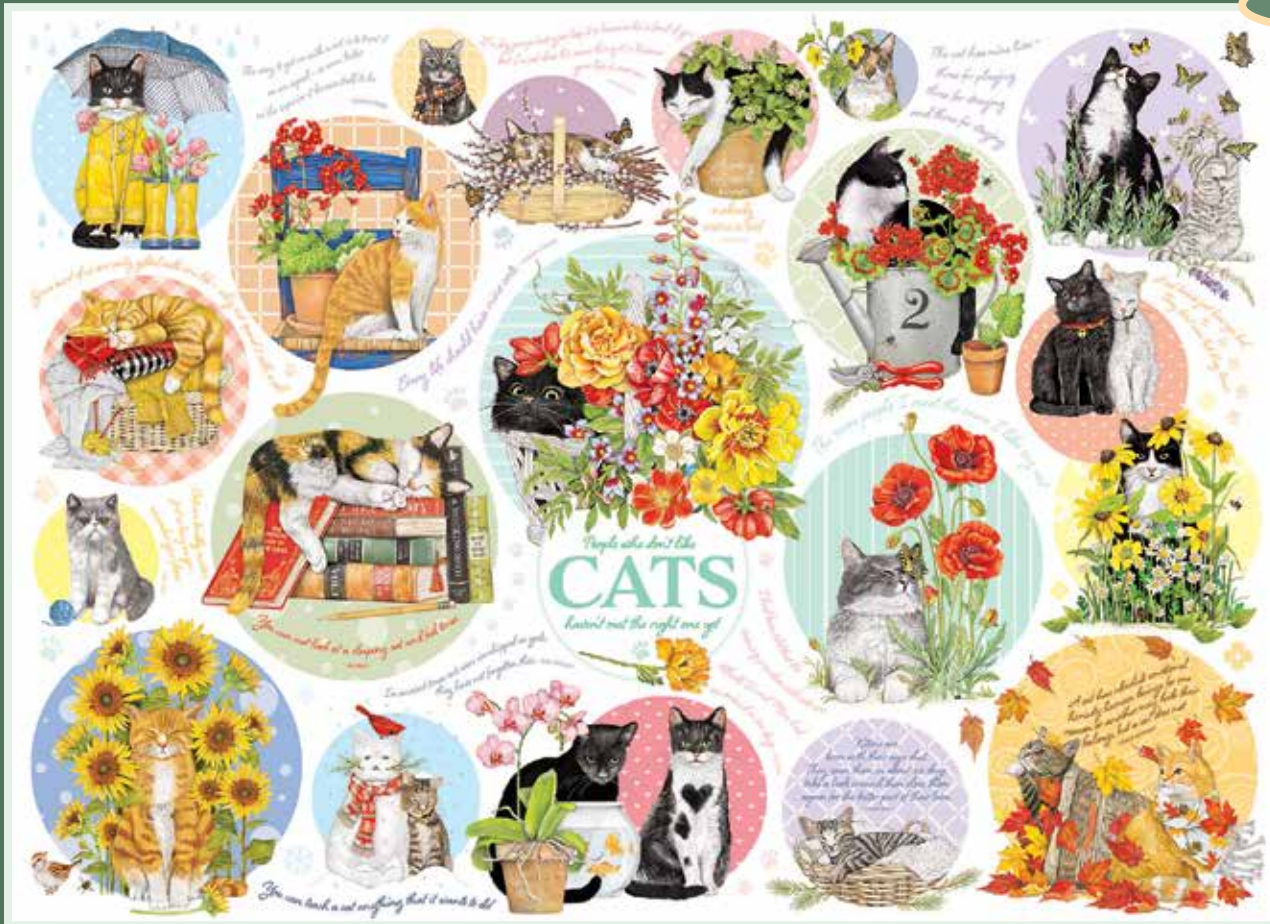

• CATS •

New!

40298
Cat Thoughts
©Mary Lake-Thompson

40144 | Sweet Dreams

©Joelle McIntyre | Blue Sky Art & Design

40145 | Comfy Cat

©Joelle McIntyre | Blue Sky Art & Design

40139 | The Cat Library 
©Cobble Hill Puzzle Company Ltd.