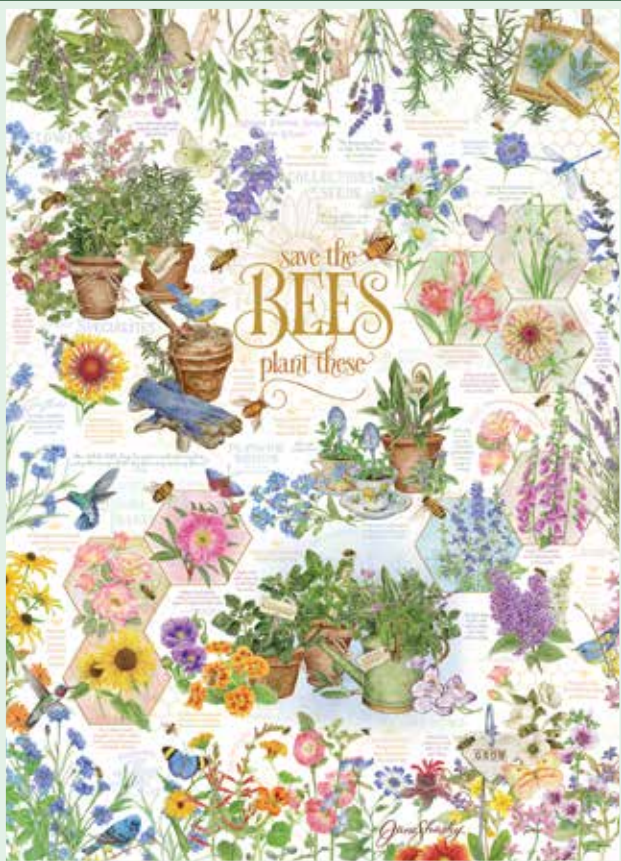

40274 | Flower Press: Happiness

©Flower Press Studio

6 25012 40274 3

BOARD SIZE: 26.625" x 19.25"

BOX SIZE: 11.25" x 8.25" x 2"

POSTER SIZE: 14" x 10"

1000+

New!

40258
Herb Garden
©Jane Shasky

6 25012 40258 3

40013 | Cottage Gardens
©Lucy Grossmith | artlicensing.com

6 25012 40013 8

40162 | Hidden Nest
©Marjolein Bastin

6 25012 40162 3

Marjolein Bastin is an accomplished wildlife artist with an international following. Fans may know her work from stationery and home decor.

1000+

• GARDENS •

A PART OF THE IMAGE AT ACTUAL SIZE

40136 | Save the Bees

©Jane Shasky

40088 | Bastin Bouquet

©Marjolein Bastin

New!