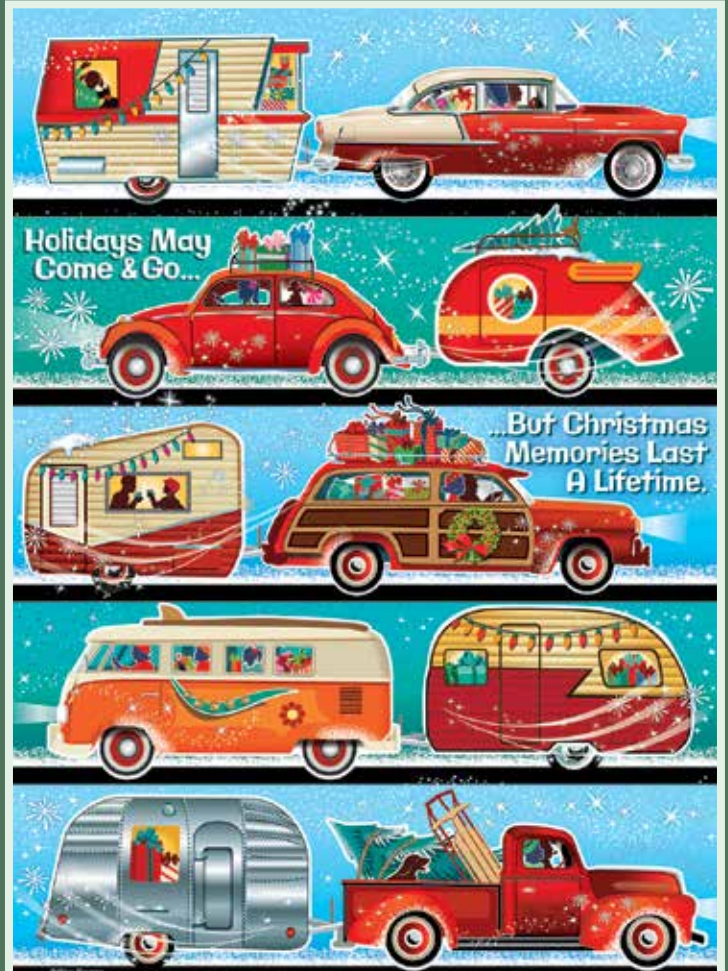

6 25012 40217 0

1000+

• DEMPSEY MID-MOD •

A PART OF THE IMAGE AT ACTUAL SIZE

The work of Diane Dempsey is inspired by the sensibilities of mid-century modern style. In addition to the retro-fun flair, her work features historically accurate details.

New!

40272 | Christmas Cats

©Diane Dempsey

6 25012 40272 19

40219 | Christmas Campers

©Diane Dempsey

6 25012 40219 14

40010 | Holiday Hustle