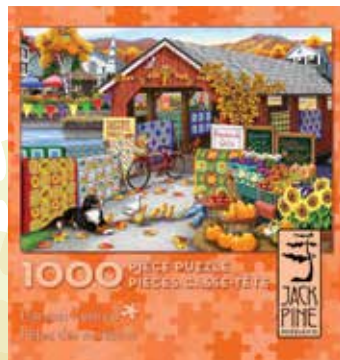

©DAVE MCCLEARY | LICENSED BY P&G

70038
Two for the Road 6 25012 70038 2

©BLANCE RUSSWURM

70065
Butterfly Garden 6 25012 70065 8

©BARBARA BEHR | BLUE SKY ART & DESIGN

70067
Harvest Festival 6 25012 70067 2

©NANCY WIERNERSBACH | HVC LICENSING