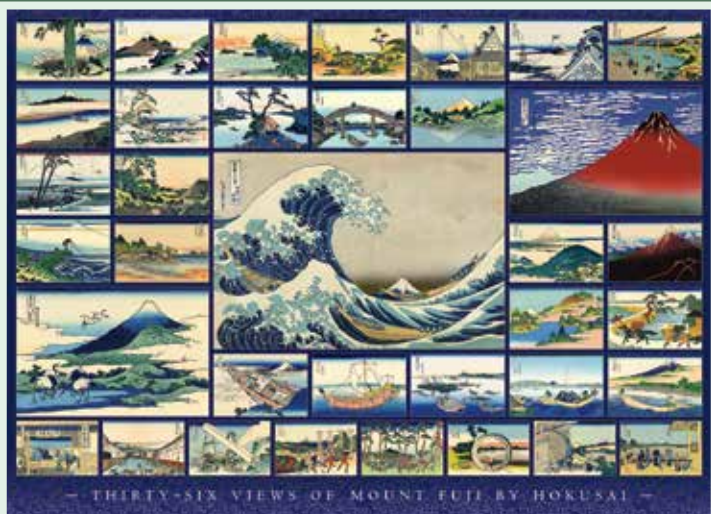

40096 | Hokusai
by Katsushika Hokusai (1760-1849)