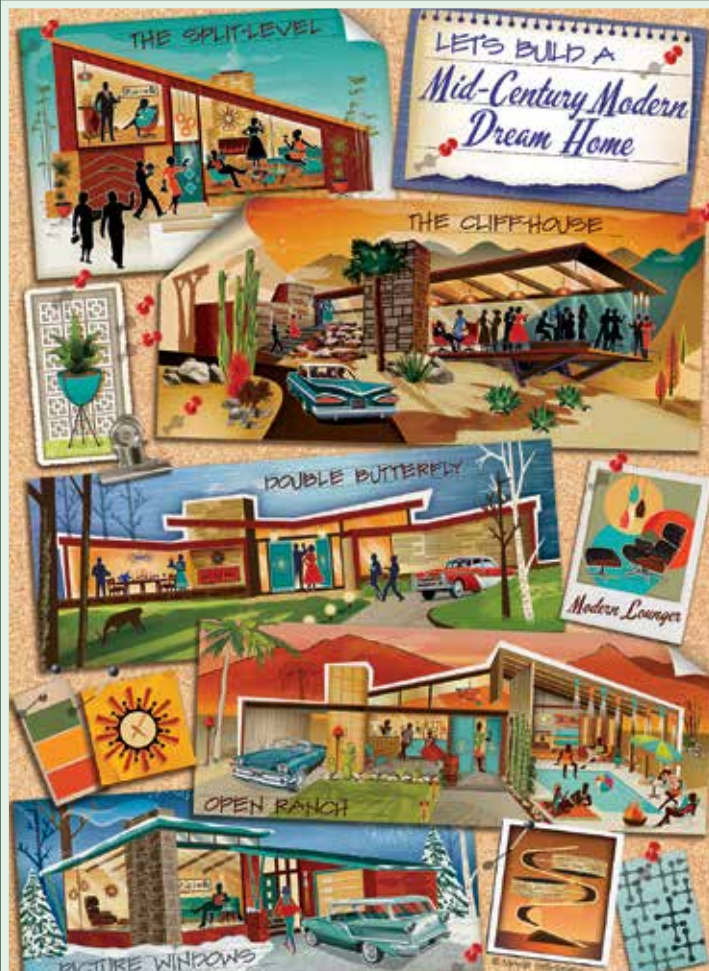

40218 | Vintage Main Street
©Diane Dempsey

6 25012 40218 7

40070 | Mid-Century Modern Dream Home
©Diane Dempsey

6 25012 40070 1