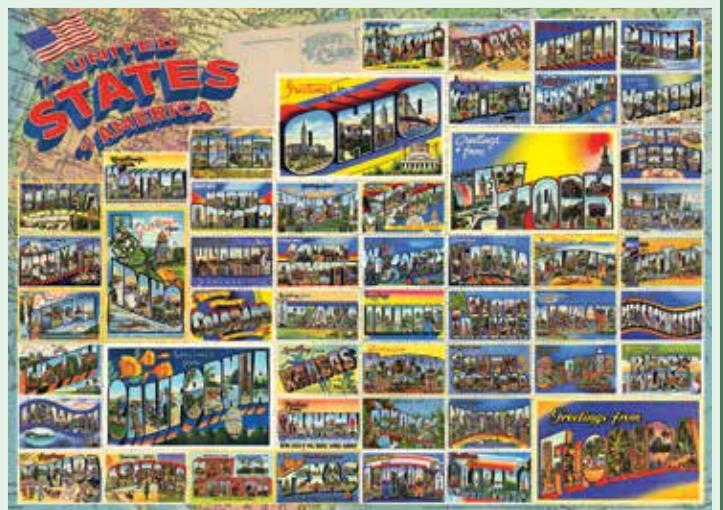

40115 | Vintage American Postcards
by Cobble Hill Puzzle Company Ltd.