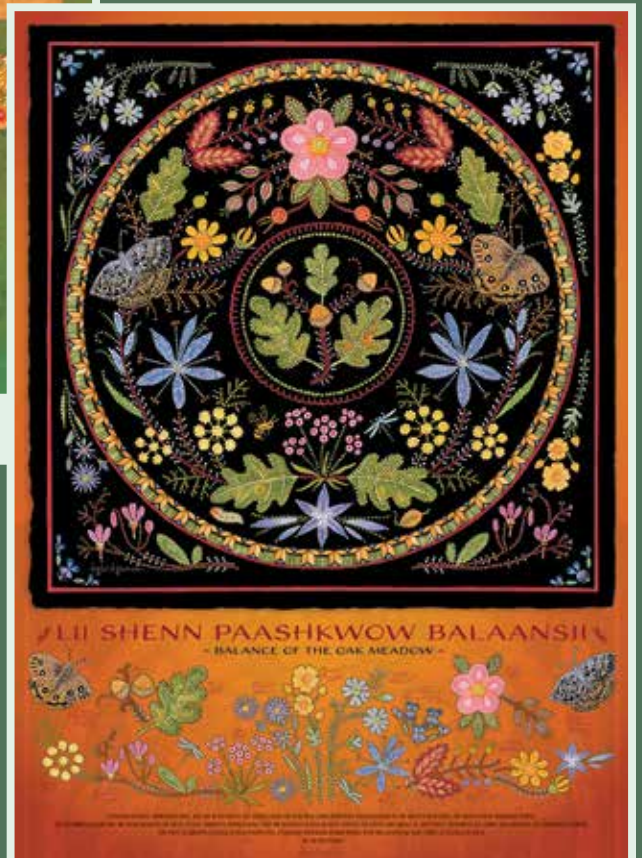

©Kristi Bridgeman & Lisa Shepherd

6 25012 40275 0

New!

Kiwetin combines the work of two Métis artists - the painting of Kristi Bridgeman and the beadwork of Lisa Shepherd.

A note about Lii Shenn: "I have chosen to incorporate my Michif language for painting titles when I am able. My Grandmother spoke a little of the Cree-Michif and Chinook trade language of her family, and so I am making an effort to help language revitalization at home and in community."