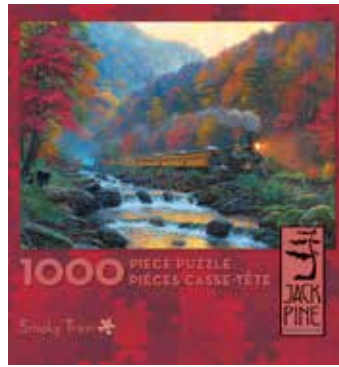

70064 Smoky Train 6 25012 70064 1