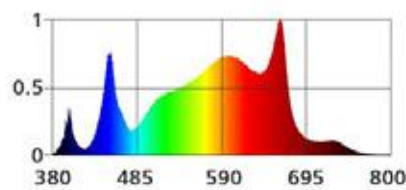

FULL SPECTRUM LED GROW LIGHTS

G006

Bars 800w Independent Dimmer Control UV IR With Full Spectrum Samsung LM301b Chips LED Grow Lights

Lamp Luminous Efficiency(lm/w): 160
Color Rendering Index(Ra): 80
Lighting solutions service: Project Installation
Lifespan (hours): 54000
Working Time (hours): 54000
Application: Seed Starting, BLOOM, Other, VEG, Grow Room
PPF_D mol/(m²s): 2167
Input Voltage(V): 100-277V, Optional 347V, 400V & 480V
Lamp Luminous Flux(lm): 8000
Working Temperature( ): -10 - 40
Lamp Body Material: Aluminum
IP Rating: IP65
Wattage: 800w
Light Source: LED
Luminous Efficacy(mol/J): 2.8
Input Power: 100-277v or customization
Customization: LOGO/Power/Color/Spectrum UV IR
Power: 800w
Materia: Aluminum
color: Customize Acceptable
Usage: Growroom
Certification: ce, FCC, RoHS