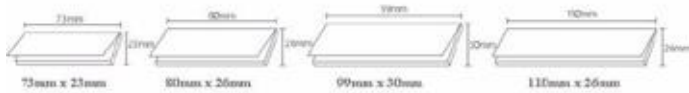

Your OWN brand of Rolling Papers

PAPER INSIDE

BOOKLETS

DISPLAY BOXES

PAPER INSIDE

BOOKLETS

DISPLAY BOXES

PAPER INSIDE

BOOKLETS

DISPLAY BOXES

Factory direct at the best price and quality.