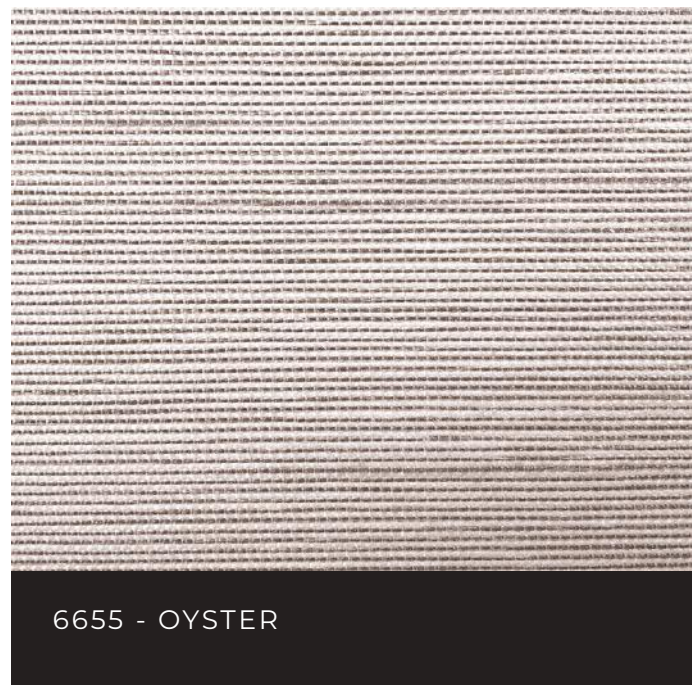

uniflex

MENDOZA COLLECTION

BLACKOUT COLLECTION
BLOCK THE LIGHT

6201 - WHITE

6202 - SAND

6203 - FENDI

6206 - BROWN

6207 - GREY