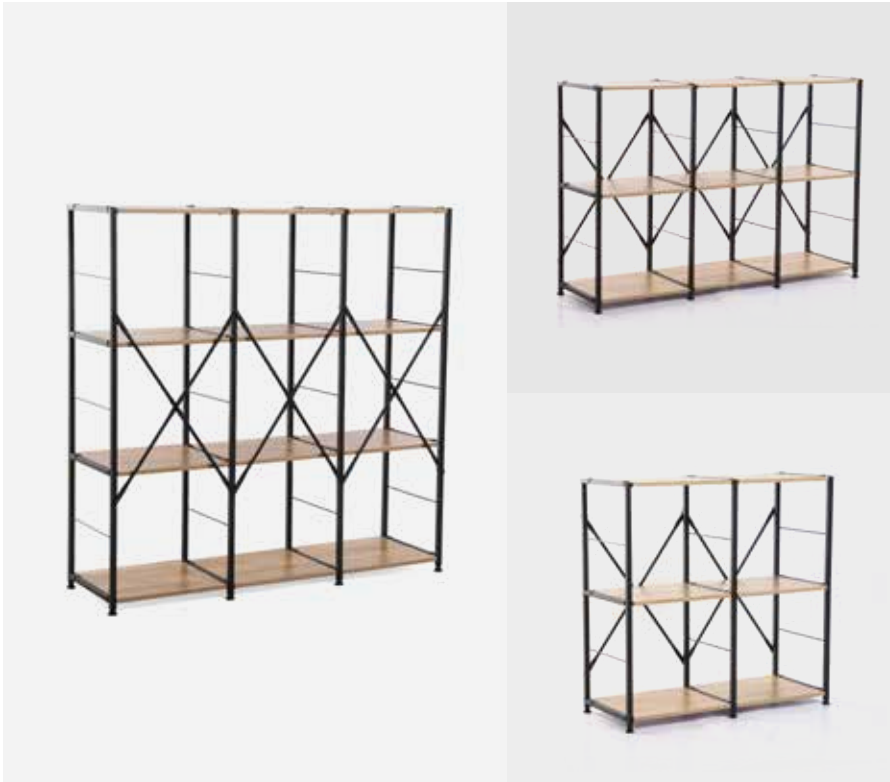

*Prices are subject to change

Yori Takara Shelf

Details

- Frame is made coated steel
- Panels are made of melamine faced chipboard (MFC)
- Space-saving

Colors

Sizes

Mega w/ Cabinet (78 x 30 x 147)

XL (78 x 30 x 184)

Mega (78 x 30 x 147)

Mini (78 x 30 x 147)

*L x W x H cm

Price

₱5,995

₱4,295

₱3,795

₱2,995

*Prices are subject to change

Yori Kayu Grid Shelf

Details

- Water resistant MFC Panels, steel frames with electric coating

Colors

Sizes

Mega (105 x 30 x 105)

Medium (105 x 30 x 72)