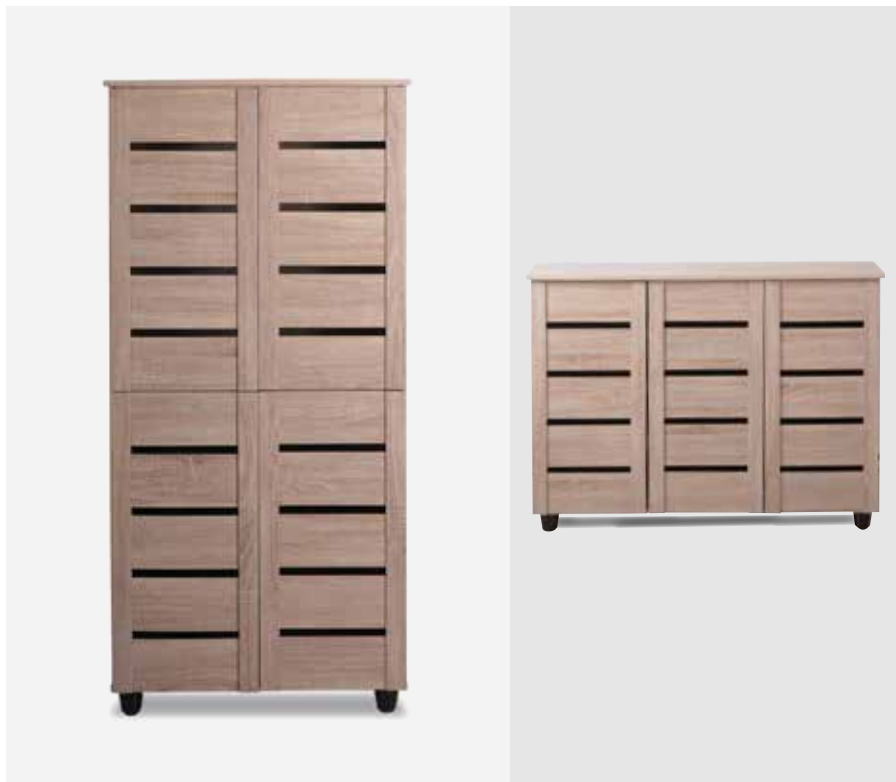

Harris Shoe Cabinet

Details

- It has made of Particle Board Lamination in a white oak color.
- It has 4 doors and behind the door there are shelves that can be used to store shoes, slippers and etc
- The items is quite durable and sturdy.

Colors

Sizes

4-Door (80 x 33.5 x 168)

3-Door (119 x 33.5 x 89)

*L x W x H cm

Price

₱7,995

₱6,495

*Prices are subject to change