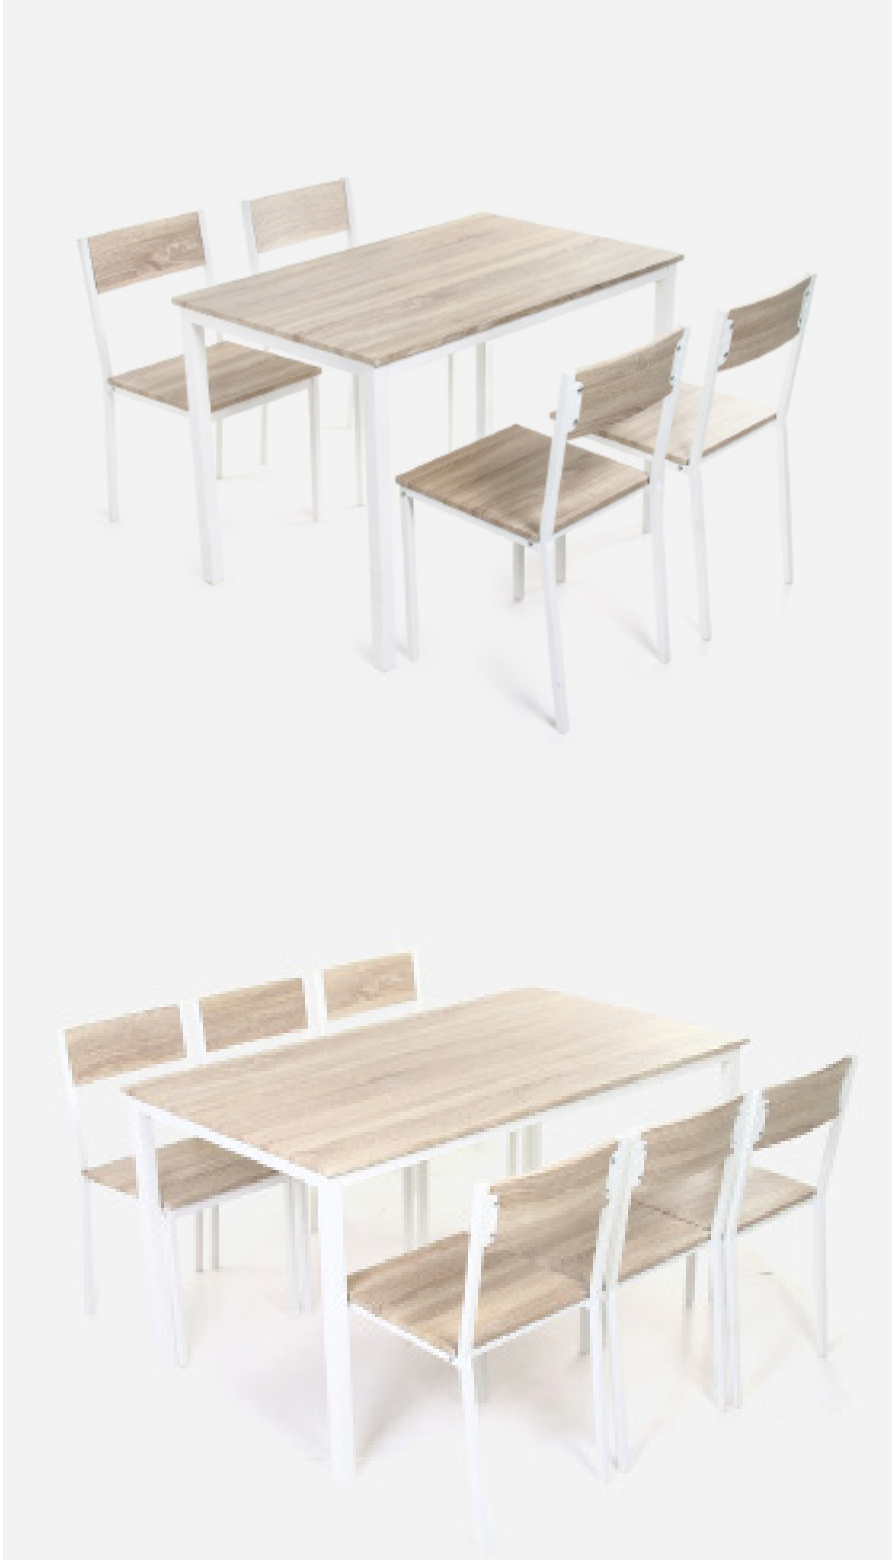

6-Seater
Table (150 x 90 x 74)
Chair (40 x 42 x 94.5)

4-Seater
Table (110 x 70 x 74)
Chair (40 x 42 x 94.5)

Price

₱19,995

₱15,995

*L x W x H cm

*Prices are subject to change

Essential Dining Set