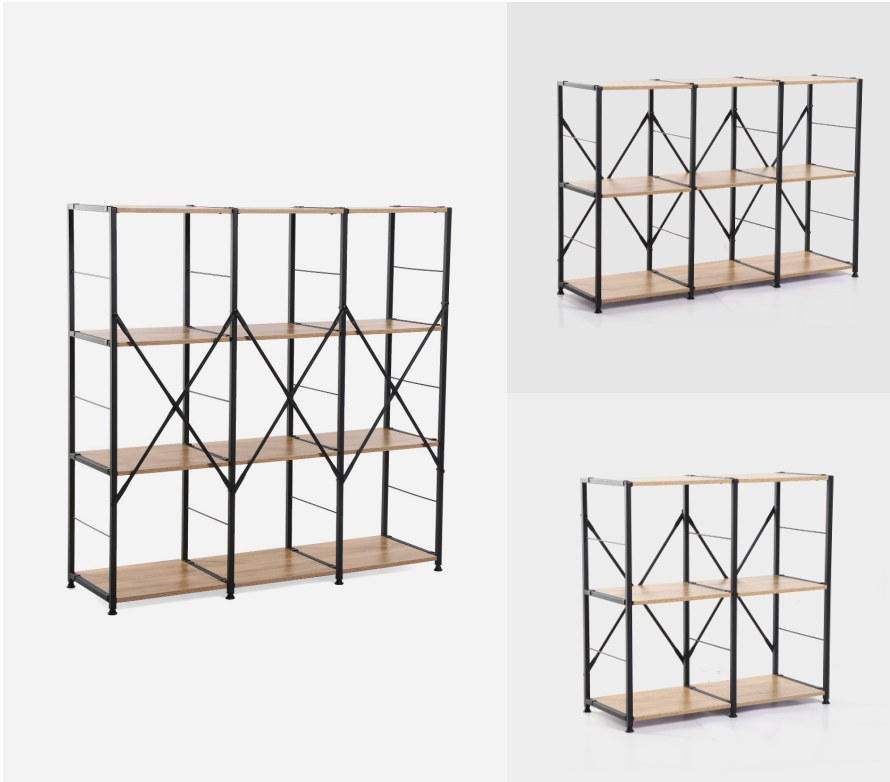

Sizes

Study Shelf w/ Desk (85 x 48 x 154)

*L x W x H cm

Price

₱5,495

*Prices are subject to change

Yori Study Table

Details

- Made of light oak melamine-faced chipboard panels
- Frame is made of steel with electric coating

Colors

Sizes

Noji (100 x 52 x 120)

Gyomu (84 x 48 x 101)

Jobu (80 x 60 x 70)

*L x W x H cm

Price

₱3,495

₱2,995

₱2,795

*Prices are subject to change

Yori Kayu Grid Shelf

Details

- Water resistant MFC Panels, steel frames with electric coating

Colors