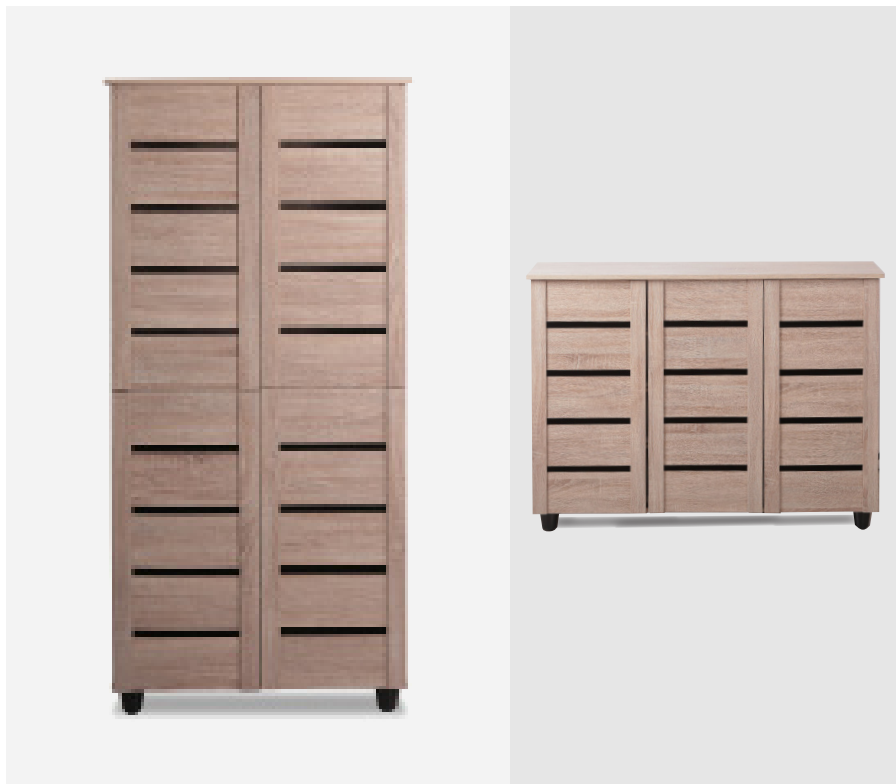

Harris Shoe Cabinet

Details

- It has made of Particle Board Lamination in a white oak color.
- It has 4 doors and behind the door there are shelves that can be used to store shoes, slippers and etc
- The items is quite durable and sturdy.

Colors

Sizes

4-Door (80 x 33.5 x 168)

3-Door (119 x 33.5 x 89)

*L x W x H cm

Price

₱7,995

₱6,495

*Prices are subject to change