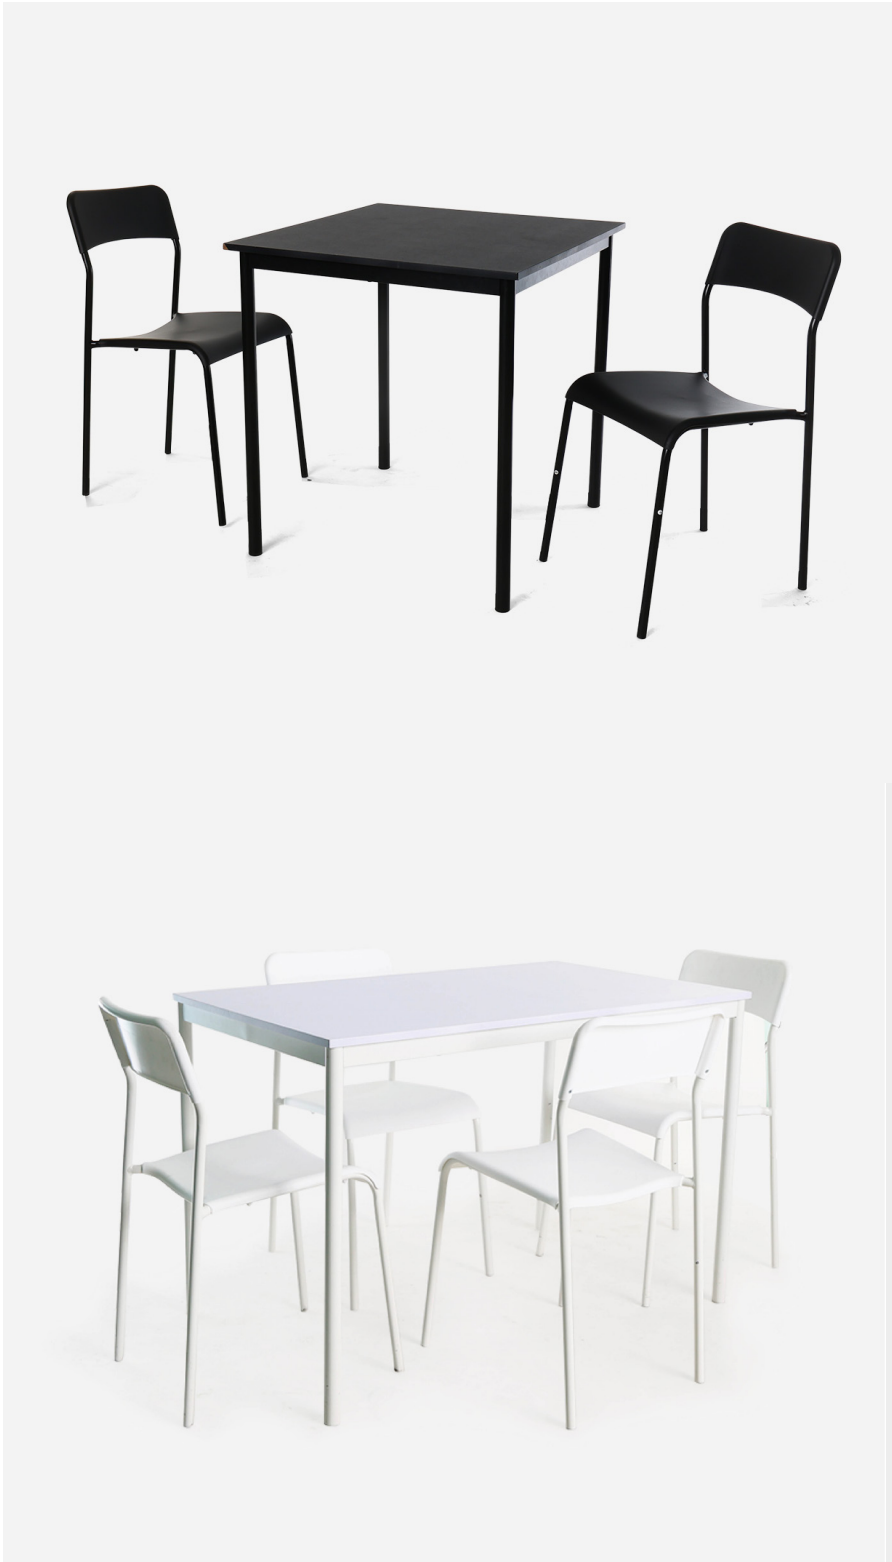

Price

4-Seater with Bench
 Table (150 x 90 x 74)
 Chair (41 x 50 x 90)
 Bench (120 x 30 x 45)

₱32,995

4-Seater
 Table (150 x 90 x 74)
 Chair (41 x 50 x 90)

₱22,995

*L x W x H cm

*Prices are subject to change