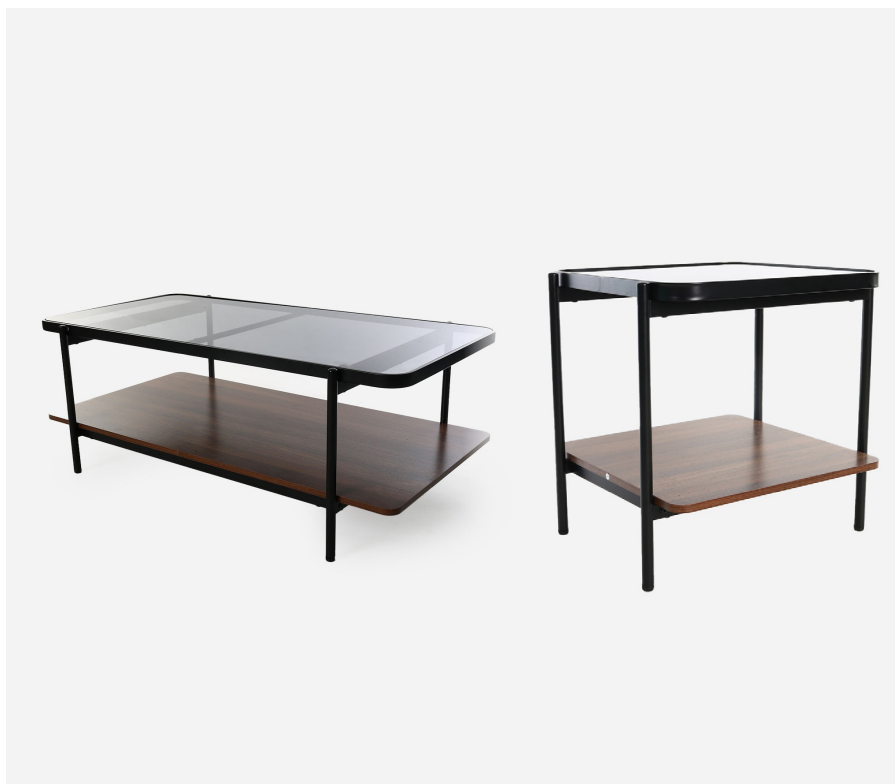

Console (106 x 35 x 84)

*L x W x H cm

Price

₱5,995

₱9,995

₱9,995

*Prices are subject to change

Haze Table

Details

- Top layer in 8mm Semi-Black Glass
- Bottom layer made from 15mm MDF Board
- Base made from black powder coated metal

Colors

Sizes

Center (120 x 60 x 45)

Side (50 x 50 x 55)

*L x W x H cm

Price