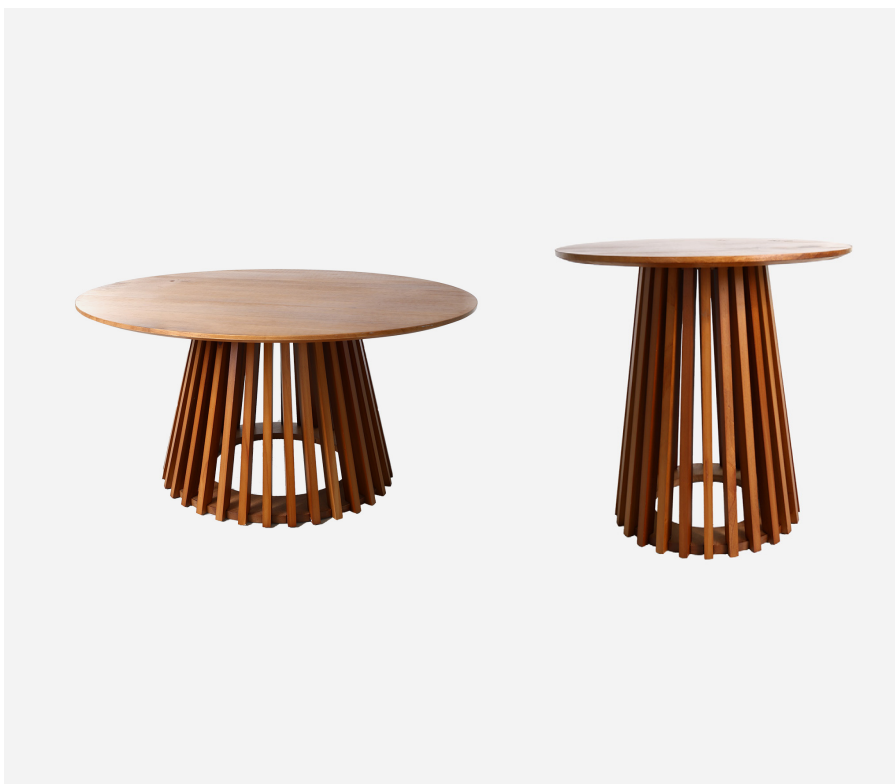

Pact Round Table

Details

- Made from Pine Wood
- Available in Walnut and Natural Color

Colors

Sizes

Center (80 x 80 x 40)

Side (50 x 50 x 50)

*L x W x H cm

Price

₱6,995

₱3,995

*Prices are subject to change