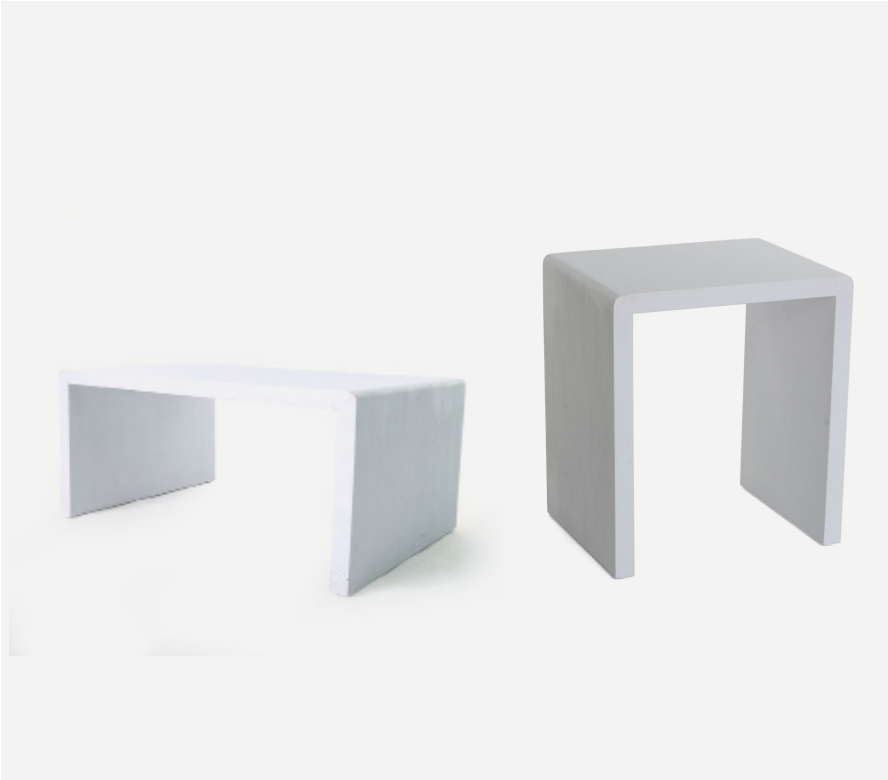

Side (50 x 50 x 50)

*L x W x H cm

Price

₱6,995

₱3,995

*Prices are subject to change

Firm Table

Details

- Made of MDF (Medium Density Fiberboard), Laminated in Imported PVC Vinyl

Sizes

Center (90 x 60 x 41)

Side (50 x 41 x 56)

*L x W x H cm

Price

₱5,995

₱3,995