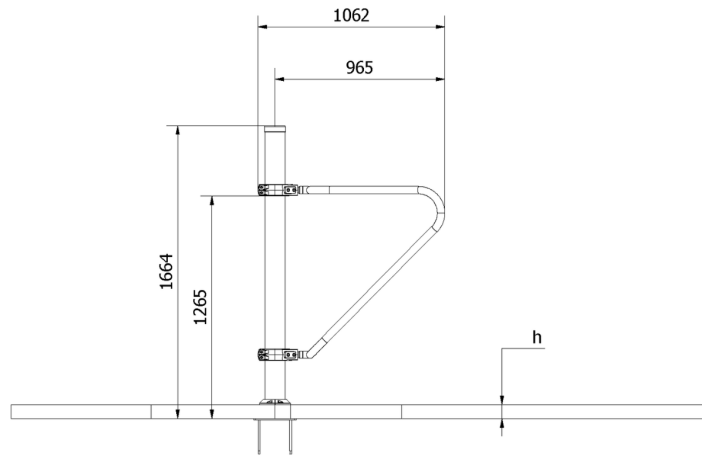

### Attributes

Product code	1-1-714
Certificate	EN 16630
Age group	14 + years
Capacity	1 person
Max. weight load	99 kg
Type	Calisthenics
Difficulty level	Medium

## Side View

## Plan View

## Technical specification

Safety surface area	Around 1,5 m radius
Net weight	19 kg
Material	S235
Critic fall height	1375 mm
Color options	
For more color options, discuss with your sales representative.	