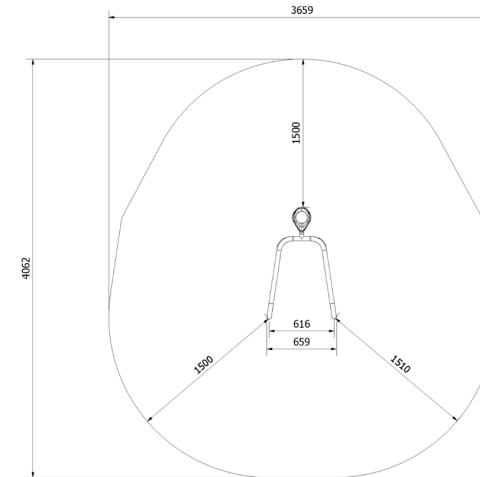

### Attributes

Product code	1-1-714
Certificate	EN 16630
Age group	14 + years
Capacity	1 person
Max. weight load	99 kg
Type	Calisthenics
Difficulty level	Medium

## Side View

## Plan View

## Technical specification

Safety surface area	Around 1,5 m radius
Net weight	19 kg
Material	S235
Critic fall height	1375 mm
Color options	
For more color options, discuss with your sales representative.	