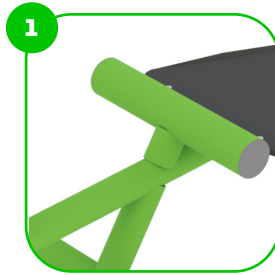

Material specification

1 The element is made of high quality S235 steel, which has been cleaned via sandblasting. A corrosion resistant powder coating finish is then applied. Also available with galvanized surface for even greater protection and longevity!