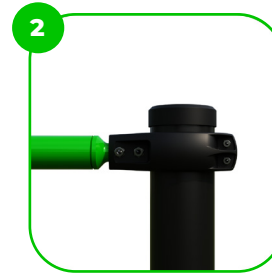

2 The plastic clamp system allows for easy assembly and extreme stability.