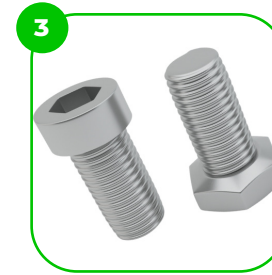

## Technical specification

Safety surface area	Around 1,5 m radius
Net weight	19 kg
Material	S235
Critic fall height	1375 mm
Color options	
For more color options, discuss with your sales representative.	

# Material specification

1 The element is made of high quality S235 steel, which has been cleaned via sandblasting. A corrosion resistant powder coating finish is then applied. Also available with galvanized surface for even greater protection and longevity!

2 The plastic clamp system allows for easy assembly and extreme stability.

3 The connecting elements are fastened with vandal-proof stainless steel screws and nuts.

4 The ends of the bars and posts are sealed with injection-moulded plastic caps.