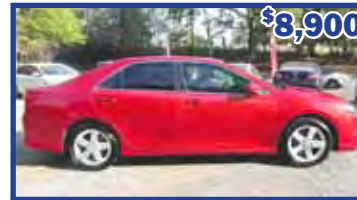

2014 FORD ESCAPE SE AWD

$8,900

2013 TOYOTA CAMRY SE