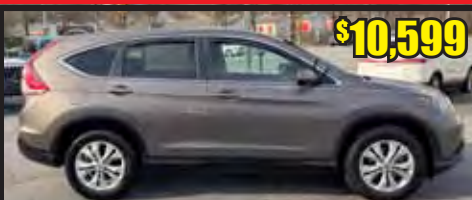

2018 JEEP CHEROKEE LATITUDE PLUS 4WD

AUTO, ALL POWER, FULLY LOADED, MUST SEE!

\$12,599

2012 CHEVROLET COLORADO 1LT

4WD, AUTO, ALL POWER, KEYLESS ENTRY, BACKUP CAM, BLUETOOTH, ONLY 1 OWNER!

2704 RANDLEMAN RD. • GREENSBORO, N.C.

AUTO, ALL POWER, LEATHER

\$11,999

2018 FORD EXPLORER BASE

AUTO, ALL POWER, CRUISE, ALLOYS, ONLY ONE OWNER!

\$11,499

2017 RAM PROMASTER CITY WAGON

AUTO, ALL POWER, KEYLESS ENTRY

\$10,599

2016 JEEP CHEROKEE LATITUDE 4WD

AUTO, ALL POWER, KEYLESS ENTRY, ALLOYS

\$10,599

2013 HONDA CR-V EX

AUTO, ALL POWER, KEYLESS ENTRY, SUNROOF, ALLOYS, MUST SEE!

\$9,499

2015 MERCEDES-BENZ C-CLASS C250

AUTO, LEATHER, ALL POWER, SUNROOF, NAVIGATION, LOADED!